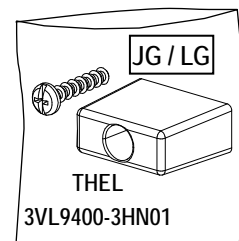

Use only with Siemens certified Components.
Utilizar únicamente con componentes certificados de Siemens.
A utiliser uniquement avec les composants certifiés Siemens.

NOTE - These instructions do not purport to cover all details or variations in equipment, or to provide for every possible contingency to be met in connection with installation, operation or maintenance. Should further information be desired or should particular problems arise, which are not covered sufficiently for the purchaser's purposes, the matter should be referred to the local Siemens sales office. The contents of this instruction manual shall not become part of or modify any prior or existing agreement, commitment or relationship. The sales contract contains the entire obligation of Siemens. The warranty contained in the contract between the parties is the sole warranty of Siemens. Any statements contained herein do not create new warranties or modify the existing warranty.

Trademarks - Unless otherwise noted, all names identified by ® are registered trademarks of Siemens AG or Siemens Industry, Inc. The remaining trademarks in this publication may be trademarks whose use by third parties for their own purposes could violate the rights of the owner.

SEAL_ / 3VL9460-3M_01   FHVL3 / 3VL9400-3JS01
SEAM_ / 3VL9600-3M_01   FHVM3 / 3VL9600-3JS01