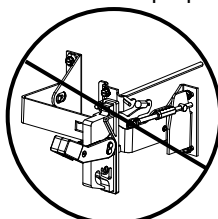

RHFL / 3VL9400-3JA01
RHFLEM / 3VL9400-3JB01
RHFM / 3VL9600-3JA01
RHFMEM / 3VL9600-3JB01