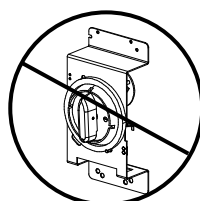

RHFL / 3VL9400-3JA01
RHFLEM / 3VL9400-3JB01
RHFM / 3VL9600-3JA01
RHFMEM / 3VL9600-3JB01