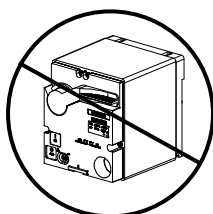

Use only with Siemens certified Components.
Utilizar únicamente con componentes certificados de Siemens.
A utiliser uniquement avec les composants certifiés Siemens.

NOTE - These instructions do not purport to cover all details or variations in equipment, or to provide for every possible contingency to be met in connection with installation, operation or maintenance. Should further information be desired or should particular problems arise, which are not covered sufficiently for the purchaser's purposes, the matter should be referred to the local Siemens sales office. The contents of this instruction manual shall not become part of or modify any prior or existing agreement, commitment or relationship. The sales contract contains the entire obligation of Siemens. The warranty contained in the contract between the parties is the sole warranty of Siemens. Any statements contained herein do not create new warranties or modify the existing warranty.

Trademarks - Unless otherwise noted, all names identified by ® are registered trademarks of Siemens AG or Siemens Industry, Inc. The remaining trademarks in this publication may be trademarks whose use by third parties for their own purposes could violate the rights of the owner.

SEAL_ / 3VL9460-3M_01   FHVL3 / 3VL9400-3JS01
SEAM_ / 3VL9600-3M_01   FHVM3 / 3VL9600-3JS01