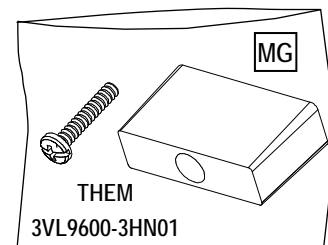

Use only with Siemens certified Components.
Utilizar únicamente con componentes certificados de Siemens.
A utiliser uniquement avec les composants certifiés Siemens.

NOTE - These instructions do not purport to cover all details or variations in equipment, or to provide for every possible contingency to be met in connection with installation, operation or maintenance. Should further information be desired or should particular problems arise, which are not covered sufficiently for the purchaser's purposes, the matter should be referred to the local Siemens sales office. The contents of this instruction manual shall not become part of or modify any prior or existing agreement, commitment or relationship. The sales contract contains the entire obligation of Siemens. The warranty contained in the contract between the parties is the sole warranty of Siemens. Any statements contained herein do not create new warranties or modify the existing warranty.

Trademarks - Unless otherwise noted, all names identified by ® are registered trademarks of Siemens AG or Siemens Industry, Inc. The remaining trademarks in this publication may be trademarks whose use by third parties for their own purposes could violate the rights of the owner.

SEAL_ / 3VL9460-3M_01   FHVL3 / 3VL9400-3JS01
SEAM_ / 3VL9600-3M_01   FHVM3 / 3VL9600-3JS01