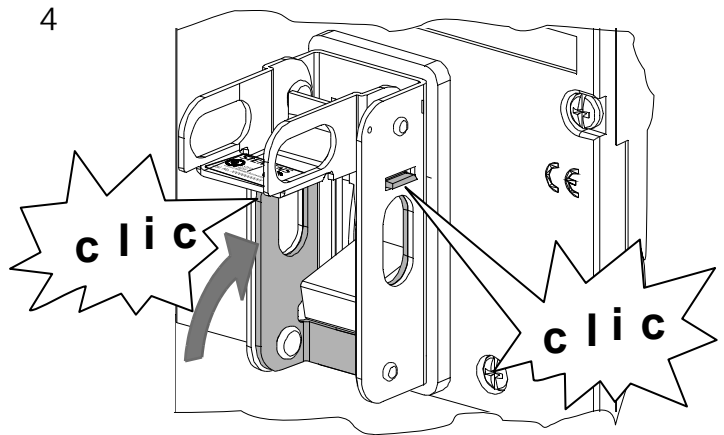

2a

2b

3

4

5

6

For Support in Europe refer to :

Bestell-Nr. / Order No.: 3ZX1012-0VL68-6AA7

Internet: www.siemens.de/lowvoltage/technical-assistance

GWA 4NEB 179 6889-10 DS 05

Technical Support:

Toll Free: 1-800-241-4453

Internet: www.usa.siemens.com/powerdistribution

Subject to change without prior notice
Siemens Industry, Inc., Norcross, GA 30092 U.S.A.