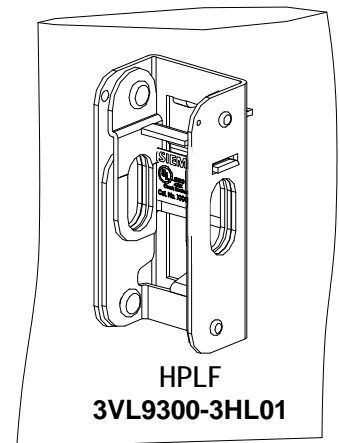

Use only with Siemens certified Components.
Utilizar únicamente con componentes certificados de Siemens.
A utiliser uniquement avec les composants certifiés Siemens.

NOTE - These instructions do not purport to cover all details or variations in equipment, or to provide for every possible contingency to be met in connection with installation, operation or maintenance.

Should further information be desired or should particular problems arise, which are not covered sufficiently for the purchaser's purposes, the matter should be referred to the local Siemens sales office. The contents of this Instruction manual shall not become part of or modify any prior or existing agreement, commitment or relationship. The sales contract contains the entire obligation of Siemens. The warranty contained in the contract between the parties is the sole warranty of Siemens. Any statements contained herein do not create new warranties or modify the existing warranty.

Trademarks - Unless otherwise noted, all names identified by ® are registered trademarks of Siemens AG or Siemens Industry, Inc.

The remaining trademarks in this publication may be trademarks whose use by third parties for their own purposes could violate the rights of the owner.