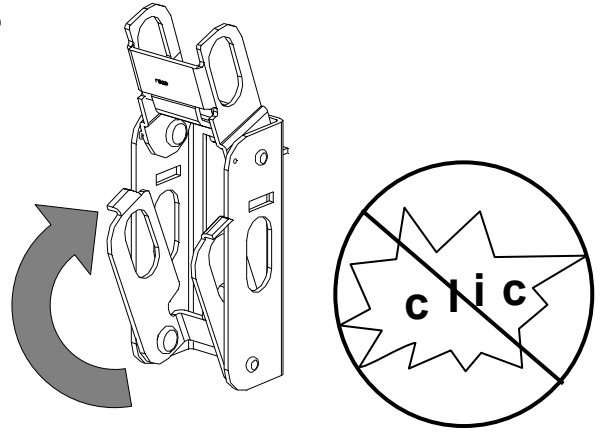

2a

2b

3

4

5

6

For Support in Europe refer to :

Bestell-Nr. / Order No.: 3ZX1012-0VL68-6AA7

Internet: www.siemens.de/lowvoltage/technical-assistance

GWA 4NEB 179 6889-10 DS 05

Technical Support:

Toll Free: 1-800-241-4453

Internet: www.usa.siemens.com/powerdistribution

Subject to change without prior notice
Siemens Industry, Inc., Norcross, GA 30092 U.S.A.