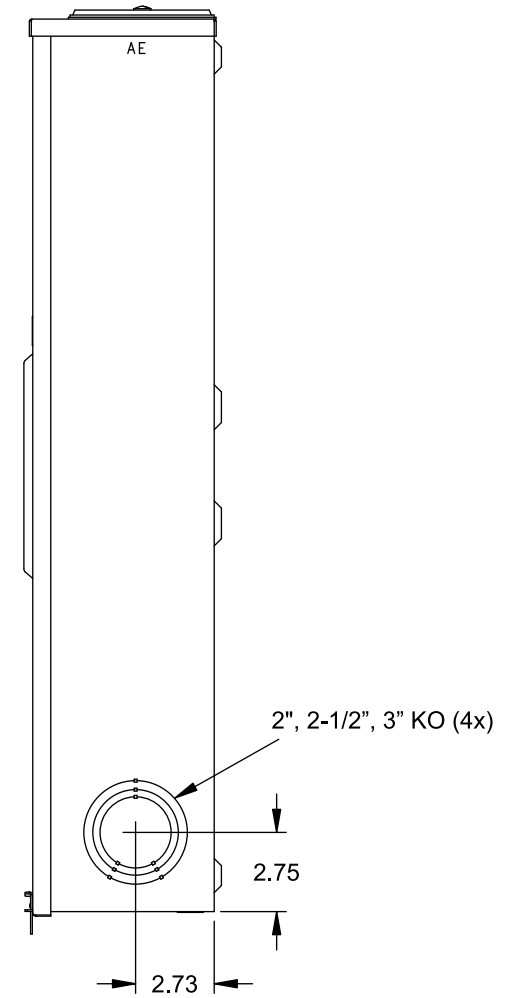

Catalog Number: 47904-82BA

Features and Ratings

- Ringless Type Meter Socket
- 320A Continuous, 400A Max., 600V AC
- Outdoor Enclosure (NEMA Type 3R)
- Painted G90 Steel Enclosure
- 1 Phase, 3 Wire, Commercial Socket
- 4 Jaw Meter Socket
- Meter Socket Type HQ-4D
- For Overhead & Underground Service
- HD Type (Large) Hub Opening w/Coverplate Installed
- Lever Bypass

Accessories

CONDUIT HUBS (HD Type)	
TRADE SIZE	CATALOG No.
3 INCH	EC56856 or H56856-2
3-1/2 INCH	EC56857 or H56857-2
4 INCH	EC56858 or H56858-2
Hub Cover Plate	EC56933 or H56933S

Meter Opening Cover Plate
 Cat No: H659-0162
 5th Jaw Kit
 Cat. No: EC35815-2

Connectors, Wire Sizes and Torques

CONNECTOR	PART No.	WIRE SIZE	HEX DRIVE	TORQUE
LINE*, LOAD* & NEUTRAL*	H60162	#4 AWG-600 kcmil (2)#1/0 AWG-250 kcmil	1/2"	500 LB-IN
LINE	H56476	#3/0 AWG-800 kcmil	1/2"	500 LB-IN
LINE	H56732	(2)#4 AWG-350 kcmil	5/16"	275 LB-IN
LOAD	H56476	#3/0 AWG-800 kcmil	1/2"	500 LB-IN
LOAD	H56732	(2)#4 AWG-350 kcmil	5/16"	275 LB-IN
NEUTRAL	H56476	#3/0 AWG-800 kcmil	1/2"	500 LB-IN
NEUTRAL	H56732	(2)#4 AWG-350 kcmil	5/16"	275 LB-IN
GROUND*	67554A	#14 - 2/0 AWG		50 LB-IN

* indicates factory installed connectors

© 2016 Copyright Siemens Industry, Inc.

TALON

Meter Socket

Description: **320A Cont, 4 Jaw, HQ-4D, 600V AC, Painted Steel Enclosure**

KAM 4/20/16 DO NOT SCALE DRAWING Dwg No: **47904-82BA**