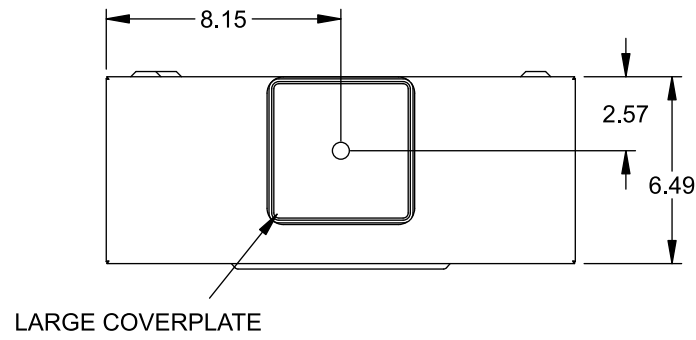

Catalog Number: 47904-82BA

Features and Ratings

- Ringless Type Meter Socket
- 320A Continuous, 400A Max., 600V AC
- Outdoor Enclosure (NEMA Type 3R)
- Painted G90 Steel Enclosure
- 1 Phase, 3 Wire, Commercial Socket
- 4 Jaw Meter Socket
- Meter Socket Type HQ-4D
- For Overhead & Underground Service
- HD Type (Large) Hub Opening w/Coverplate Installed
- Lever Bypass

Accessories

CONDUIT HUBS (HD Type)	
TRADE SIZE	CATALOG No.
3 INCH	EC56856 or H56856-2
3-1/2 INCH	EC56857 or H56857-2
4 INCH	EC56858 or H56858-2
Hub Cover Plate	EC56933 or H56933S

Meter Opening Cover Plate
 Cat No: H659-0162
 5th Jaw Kit
 Cat. No: EC35815-2

Connectors, Wire Sizes and Torques

CONNECTOR	PART No.	WIRE SIZE	HEX DRIVE	TORQUE
LINE*, LOAD* & NEUTRAL*	H60162	#4 AWG-600 kcmil (2)#1/0 AWG-250 kcmil	1/2"	500 LB-IN
LINE	H56476	#3/0 AWG-800 kcmil	1/2"	500 LB-IN
LINE	H56732	(2)#4 AWG-350 kcmil	5/16"	275 LB-IN
LOAD	H56476	#3/0 AWG-800 kcmil	1/2"	500 LB-IN
LOAD	H56732	(2)#4 AWG-350 kcmil	5/16"	275 LB-IN
NEUTRAL	H56476	#3/0 AWG-800 kcmil	1/2"	500 LB-IN
NEUTRAL	H56732	(2)#4 AWG-350 kcmil	5/16"	275 LB-IN
GROUND*	67554A	#14 - 2/0 AWG		50 LB-IN

* indicates factory installed connectors

© 2016 Copyright Siemens Industry, Inc.

TALON

Meter Socket

Description: **320A Cont, 4 Jaw, HQ-4D, 600V AC, Painted Steel Enclosure**

KAM 4/20/16 DO NOT SCALE DRAWING Dwg No: **47904-82BA**