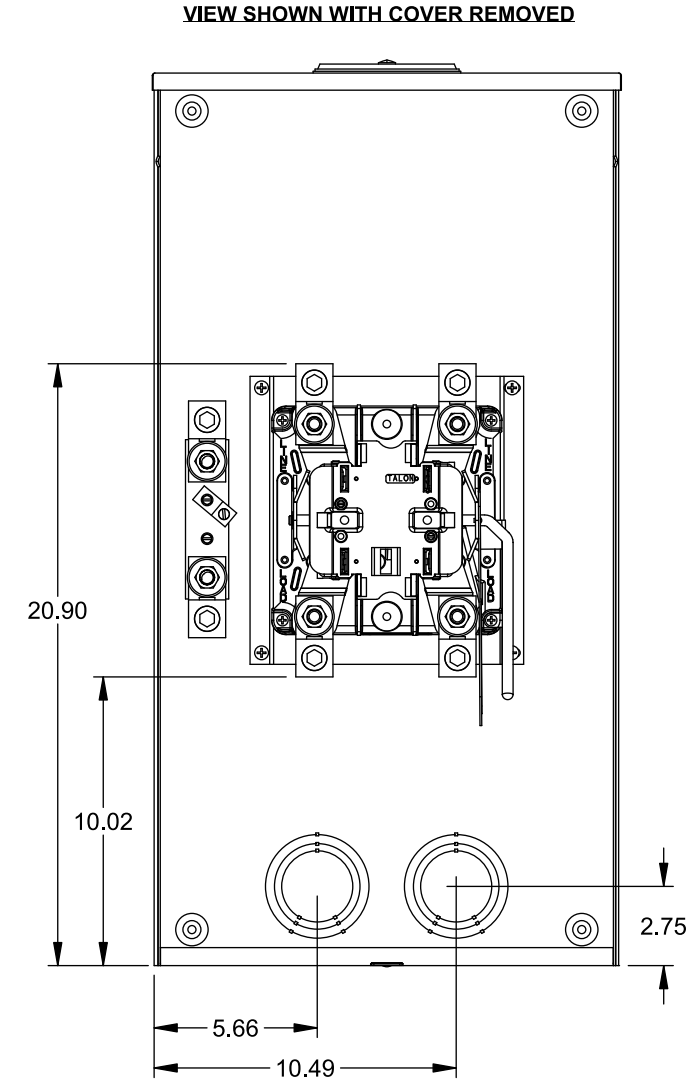

Catalog Number: 47904-82BA

Features and Ratings

- Ringless Type Meter Socket
- 320A Continuous, 400A Max., 600V AC
- Outdoor Enclosure (NEMA Type 3R)
- Painted G90 Steel Enclosure
- 1 Phase, 3 Wire, Commercial Socket
- 4 Jaw Meter Socket
- Meter Socket Type HQ-4D
- For Overhead & Underground Service
- HD Type (Large) Hub Opening w/Coverplate Installed
- Lever Bypass

Accessories

CONDUIT HUBS (HD Type)	
TRADE SIZE	CATALOG No.
3 INCH	EC56856 or H56856-2
3-1/2 INCH	EC56857 or H56857-2
4 INCH	EC56858 or H56858-2
Hub Cover Plate	EC56933 or H56933S

Meter Opening Cover Plate
 Cat No: H659-0162
 5th Jaw Kit
 Cat. No: EC35815-2

Connectors, Wire Sizes and Torques

CONNECTOR	PART No.	WIRE SIZE	HEX DRIVE	TORQUE
LINE*, LOAD* & NEUTRAL*	H60162	#4 AWG-600 kcmil (2)#1/0 AWG-250 kcmil	1/2"	500 LB-IN
LINE	H56476	#3/0 AWG-800 kcmil	1/2"	500 LB-IN
LINE	H56732	(2)#4 AWG-350 kcmil	5/16"	275 LB-IN
LOAD	H56476	#3/0 AWG-800 kcmil	1/2"	500 LB-IN
LOAD	H56732	(2)#4 AWG-350 kcmil	5/16"	275 LB-IN
NEUTRAL	H56476	#3/0 AWG-800 kcmil	1/2"	500 LB-IN
NEUTRAL	H56732	(2)#4 AWG-350 kcmil	5/16"	275 LB-IN
GROUND*	67554A	#14 - 2/0 AWG		50 LB-IN

* indicates factory installed connectors

© 2016 Copyright Siemens Industry, Inc.

TALON

Meter Socket

Description: **320A Cont, 4 Jaw, HQ-4D, 600V AC, Painted Steel Enclosure**

KAM 4/20/16 DO NOT SCALE DRAWING Dwg No: **47904-82BA**