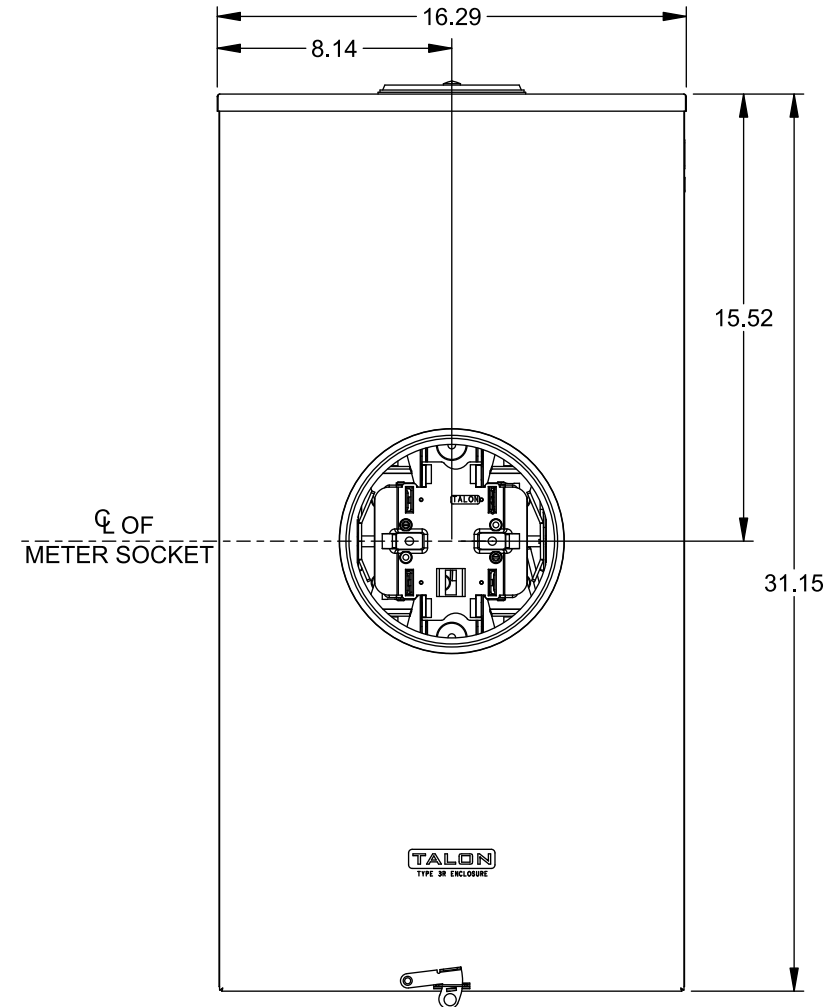

Catalog Number: 47904-82BA

Features and Ratings

- Ringless Type Meter Socket
- 320A Continuous, 400A Max., 600V AC
- Outdoor Enclosure (NEMA Type 3R)
- Painted G90 Steel Enclosure
- 1 Phase, 3 Wire, Commercial Socket
- 4 Jaw Meter Socket
- Meter Socket Type HQ-4D
- For Overhead & Underground Service
- HD Type (Large) Hub Opening w/Coverplate Installed
- Lever Bypass

Accessories

CONDUIT HUBS (HD Type)	
TRADE SIZE	CATALOG No.
3 INCH	EC56856 or H56856-2
3-1/2 INCH	EC56857 or H56857-2
4 INCH	EC56858 or H56858-2
Hub Cover Plate	EC56933 or H56933S

Meter Opening Cover Plate
 Cat No: H659-0162
 5th Jaw Kit
 Cat. No: EC35815-2

Connectors, Wire Sizes and Torques

CONNECTOR	PART No.	WIRE SIZE	HEX DRIVE	TORQUE
LINE*, LOAD* & NEUTRAL*	H60162	#4 AWG-600 kcmil (2)#1/0 AWG-250 kcmil	1/2"	500 LB-IN
LINE	H56476	#3/0 AWG-800 kcmil	1/2"	500 LB-IN
LINE	H56732	(2)#4 AWG-350 kcmil	5/16"	275 LB-IN
LOAD	H56476	#3/0 AWG-800 kcmil	1/2"	500 LB-IN
LOAD	H56732	(2)#4 AWG-350 kcmil	5/16"	275 LB-IN
NEUTRAL	H56476	#3/0 AWG-800 kcmil	1/2"	500 LB-IN
NEUTRAL	H56732	(2)#4 AWG-350 kcmil	5/16"	275 LB-IN
GROUND*	67554A	#14 - 2/0 AWG		50 LB-IN

* indicates factory installed connectors

© 2016 Copyright Siemens Industry, Inc.

TALON

Meter Socket

Description: **320A Cont, 4 Jaw, HQ-4D, 600V AC, Painted Steel Enclosure**

KAM 4/20/16 DO NOT SCALE DRAWING Dwg No: **47904-82BA**