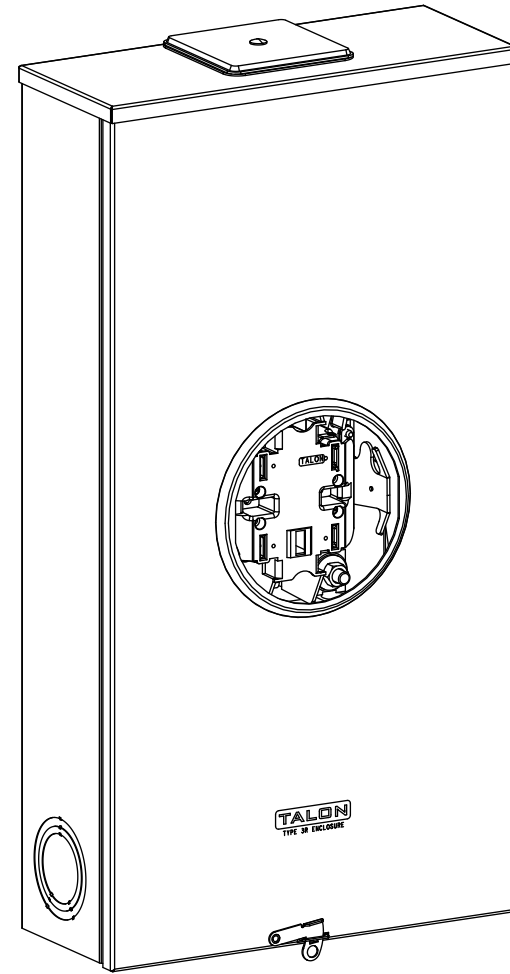

Catalog Number: 47904-82BA

Features and Ratings

- Ringless Type Meter Socket
- 320A Continuous, 400A Max., 600V AC
- Outdoor Enclosure (NEMA Type 3R)
- Painted G90 Steel Enclosure
- 1 Phase, 3 Wire, Commercial Socket
- 4 Jaw Meter Socket
- Meter Socket Type HQ-4D
- For Overhead & Underground Service
- HD Type (Large) Hub Opening w/Coverplate Installed
- Lever Bypass

Accessories

CONDUIT HUBS (HD Type)	
TRADE SIZE	CATALOG No.
3 INCH	EC56856 or H56856-2
3-1/2 INCH	EC56857 or H56857-2
4 INCH	EC56858 or H56858-2
Hub Cover Plate	EC56933 or H56933S

Meter Opening Cover Plate
 Cat No: H659-0162
 5th Jaw Kit
 Cat. No: EC35815-2

Connectors, Wire Sizes and Torques

CONNECTOR	PART No.	WIRE SIZE	HEX DRIVE	TORQUE
LINE*, LOAD* & NEUTRAL*	H60162	#4 AWG-600 kcmil (2)#1/0 AWG-250 kcmil	1/2"	500 LB-IN
LINE	H56476	#3/0 AWG-800 kcmil	1/2"	500 LB-IN
LINE	H56732	(2)#4 AWG-350 kcmil	5/16"	275 LB-IN
LOAD	H56476	#3/0 AWG-800 kcmil	1/2"	500 LB-IN
LOAD	H56732	(2)#4 AWG-350 kcmil	5/16"	275 LB-IN
NEUTRAL	H56476	#3/0 AWG-800 kcmil	1/2"	500 LB-IN
NEUTRAL	H56732	(2)#4 AWG-350 kcmil	5/16"	275 LB-IN
GROUND*	67554A	#14 - 2/0 AWG		50 LB-IN

* indicates factory installed connectors

© 2016 Copyright Siemens Industry, Inc.

TALON

Meter Socket

Description: **320A Cont, 4 Jaw, HQ-4D, 600V AC, Painted Steel Enclosure**

KAM 4/20/16 DO NOT SCALE DRAWING Dwg No: **47904-82BA**