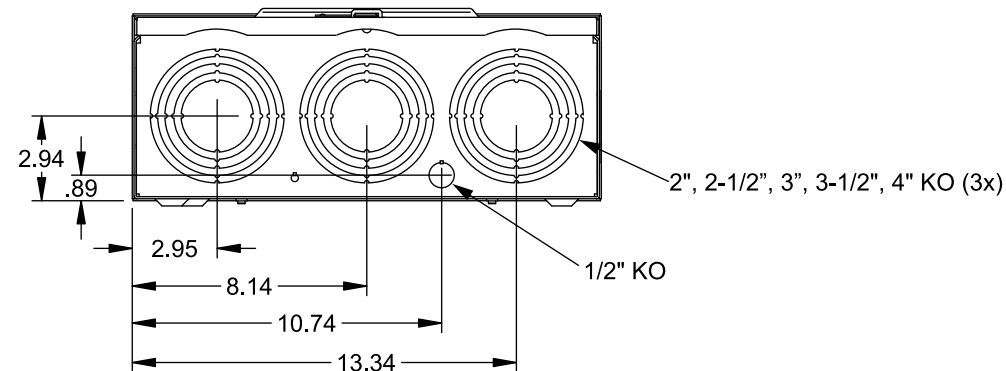

Catalog Number: 47904-82BA

Features and Ratings

- Ringless Type Meter Socket
- 320A Continuous, 400A Max., 600V AC
- Outdoor Enclosure (NEMA Type 3R)
- Painted G90 Steel Enclosure
- 1 Phase, 3 Wire, Commercial Socket
- 4 Jaw Meter Socket
- Meter Socket Type HQ-4D
- For Overhead & Underground Service
- HD Type (Large) Hub Opening w/Coverplate Installed
- Lever Bypass

Accessories

CONDUIT HUBS (HD Type)	
TRADE SIZE	CATALOG No.
3 INCH	EC56856 or H56856-2
3-1/2 INCH	EC56857 or H56857-2
4 INCH	EC56858 or H56858-2
Hub Cover Plate	EC56933 or H56933S

Meter Opening Cover Plate
 Cat No: H659-0162
 5th Jaw Kit
 Cat. No: EC35815-2

Connectors, Wire Sizes and Torques

CONNECTOR	PART No.	WIRE SIZE	HEX DRIVE	TORQUE
LINE*, LOAD* & NEUTRAL*	H60162	#4 AWG-600 kcmil (2)#1/0 AWG-250 kcmil	1/2"	500 LB-IN
LINE	H56476	#3/0 AWG-800 kcmil	1/2"	500 LB-IN
LINE	H56732	(2)#4 AWG-350 kcmil	5/16"	275 LB-IN
LOAD	H56476	#3/0 AWG-800 kcmil	1/2"	500 LB-IN
LOAD	H56732	(2)#4 AWG-350 kcmil	5/16"	275 LB-IN
NEUTRAL	H56476	#3/0 AWG-800 kcmil	1/2"	500 LB-IN
NEUTRAL	H56732	(2)#4 AWG-350 kcmil	5/16"	275 LB-IN
GROUND*	67554A	#14 - 2/0 AWG		50 LB-IN

* indicates factory installed connectors

© 2016 Copyright Siemens Industry, Inc.

TALON

Meter Socket

Description: **320A Cont, 4 Jaw, HQ-4D, 600V AC, Painted Steel Enclosure**

KAM 4/20/16 DO NOT SCALE DRAWING Dwg No: **47904-82BA**