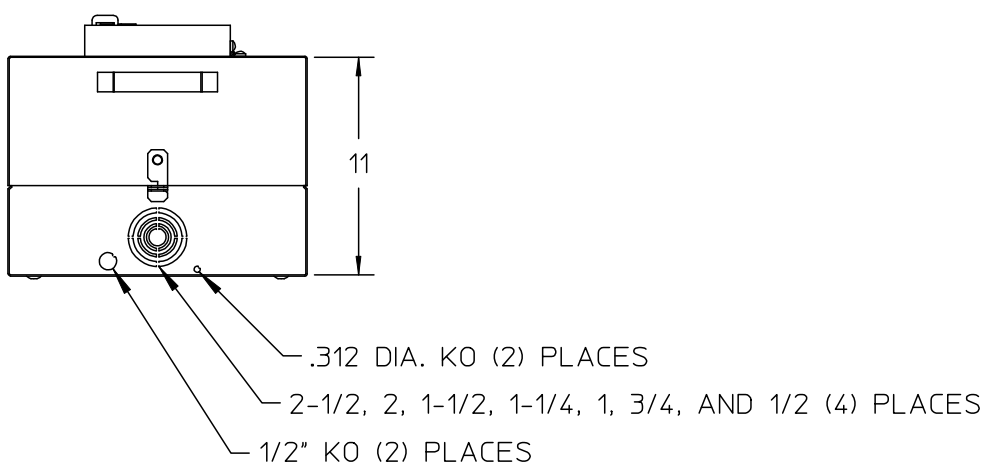

Catalog Number: LG110C

Features and Ratings

- Outdoor Enclosure (NEMA Type 3R)
- Painted G90 Steel
- For Overhead or Underground Service
- RX Type Hub Opening, Cover Plate Installed

Connectors, Wire Sizes and Torques

CONNECTOR	WIRE SIZE	TORQUE
GROUND	#2 - 14 AWG	50 IN.-LBS.

Accessories

CONDUIT HUBS (RX Type)

TRADE SIZE	CATALOG No.
1-1/4 INCH	EC38597 or H38597-2
1-1/2 INCH	EC38598 or H38598-2
2 INCH	EC38599 or H38599-2
2-1/2 INCH	EC38600 or H38600-2

Hub Cover Plate Kit
Cat No: EC38595 or H38595-1

DEMAND RESET COVER WITH 4 X 4 VIEWING WINDOW

© 2015 Copyright Siemens Industry, Inc.

A BASE CT ENCLOSURE

Description:
A BASE ENCLOSURE TALON 261511