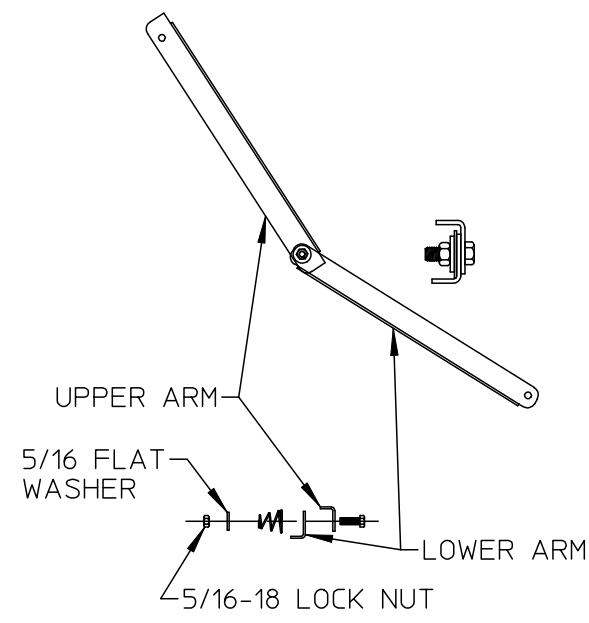

Catalog Number: LG110C

Features and Ratings

- Outdoor Enclosure (NEMA Type 3R)
- Painted G90 Steel
- For Overhead or Underground Service
- RX Type Hub Opening, Cover Plate Installed

Connectors, Wire Sizes and Torques

CONNECTOR	WIRE SIZE	TORQUE
GROUND	#2 - 14 AWG	50 IN.-LBS.

Accessories

CONDUIT HUBS (RX Type)

TRADE SIZE	CATALOG No.
1-1/4 INCH	EC38597 or H38597-2
1-1/2 INCH	EC38598 or H38598-2
2 INCH	EC38599 or H38599-2
2-1/2 INCH	EC38600 or H38600-2

Hub Cover Plate Kit
Cat No: EC38595 or H38595-1

DEMAND RESET COVER WITH 4 X 4 VIEWING WINDOW

© 2015 Copyright Siemens Industry, Inc.

A BASE CT ENCLOSURE

Description:
A BASE ENCLOSURE TALON 261511