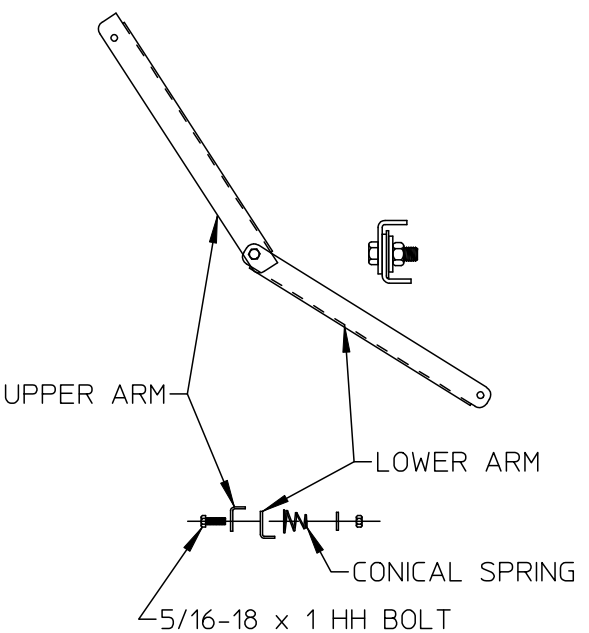

Catalog Number: LG110C

Features and Ratings

- Outdoor Enclosure (NEMA Type 3R)
- Painted G90 Steel
- For Overhead or Underground Service
- RX Type Hub Opening, Cover Plate Installed

Connectors, Wire Sizes and Torques

CONNECTOR	WIRE SIZE	TORQUE
GROUND	#2 - 14 AWG	50 IN.-LBS.

Accessories

CONDUIT HUBS (RX Type)

TRADE SIZE	CATALOG No.
1-1/4 INCH	EC38597 or H38597-2
1-1/2 INCH	EC38598 or H38598-2
2 INCH	EC38599 or H38599-2
2-1/2 INCH	EC38600 or H38600-2

Hub Cover Plate Kit
Cat No: EC38595 or H38595-1

DEMAND RESET COVER WITH 4 X 4 VIEWING WINDOW

© 2015 Copyright Siemens Industry, Inc.

A BASE CT ENCLOSURE

Description:
A BASE ENCLOSURE TALON 261511