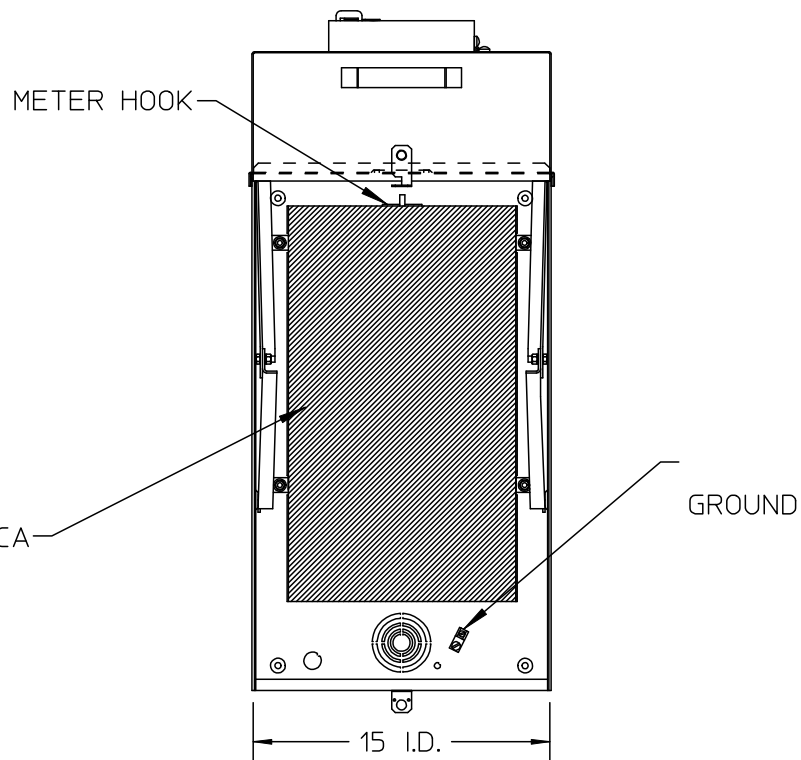

Catalog Number: LG110C

Features and Ratings

- Outdoor Enclosure (NEMA Type 3R)
- Painted G90 Steel
- For Overhead or Underground Service
- RX Type Hub Opening, Cover Plate Installed

Connectors, Wire Sizes and Torques

CONNECTOR	WIRE SIZE	TORQUE
GROUND	#2 - 14 AWG	50 IN.-LBS.

Accessories

CONDUIT HUBS (RX Type)

TRADE SIZE	CATALOG No.
1-1/4 INCH	EC38597 or H38597-2
1-1/2 INCH	EC38598 or H38598-2
2 INCH	EC38599 or H38599-2
2-1/2 INCH	EC38600 or H38600-2

Hub Cover Plate Kit
Cat No: EC38595 or H38595-1

DEMAND RESET COVER WITH 4 X 4 VIEWING WINDOW

© 2015 Copyright Siemens Industry, Inc.

A BASE CT ENCLOSURE

Description:
A BASE ENCLOSURE TALON 261511