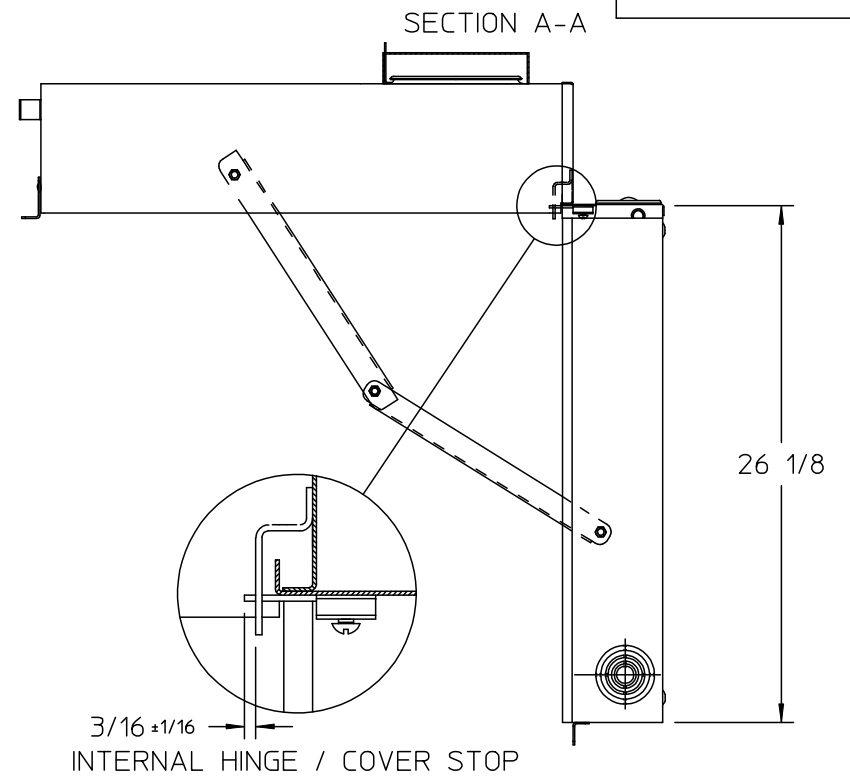

Catalog Number: LG110C

Features and Ratings

- Outdoor Enclosure (NEMA Type 3R)
- Painted G90 Steel
- For Overhead or Underground Service
- RX Type Hub Opening, Cover Plate Installed

Connectors, Wire Sizes and Torques

CONNECTOR	WIRE SIZE	TORQUE
GROUND	#2 - 14 AWG	50 IN.-LBS.

Accessories

CONDUIT HUBS (RX Type)

TRADE SIZE	CATALOG No.
1-1/4 INCH	EC38597 or H38597-2
1-1/2 INCH	EC38598 or H38598-2
2 INCH	EC38599 or H38599-2
2-1/2 INCH	EC38600 or H38600-2

Hub Cover Plate Kit
Cat No: EC38595 or H38595-1

DEMAND RESET COVER WITH 4 X 4 VIEWING WINDOW

© 2015 Copyright Siemens Industry, Inc.

A BASE CT ENCLOSURE

Description:
A BASE ENCLOSURE TALON 261511