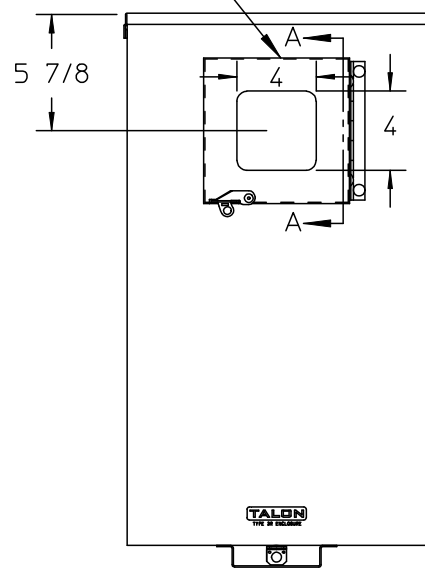

Catalog Number: LG110C

Features and Ratings

- Outdoor Enclosure (NEMA Type 3R)
- Painted G90 Steel
- For Overhead or Underground Service
- RX Type Hub Opening, Cover Plate Installed

Connectors, Wire Sizes and Torques

CONNECTOR	WIRE SIZE	TORQUE
GROUND	#2 - 14 AWG	50 IN.-LBS.

Accessories

CONDUIT HUBS (RX Type)

TRADE SIZE	CATALOG No.
1-1/4 INCH	EC38597 or H38597-2
1-1/2 INCH	EC38598 or H38598-2
2 INCH	EC38599 or H38599-2
2-1/2 INCH	EC38600 or H38600-2

Hub Cover Plate Kit
Cat No: EC38595 or H38595-1

DEMAND RESET COVER WITH 4 X 4 VIEWING WINDOW

© 2015 Copyright Siemens Industry, Inc.

A BASE CT ENCLOSURE

Description:
A BASE ENCLOSURE TALON 261511