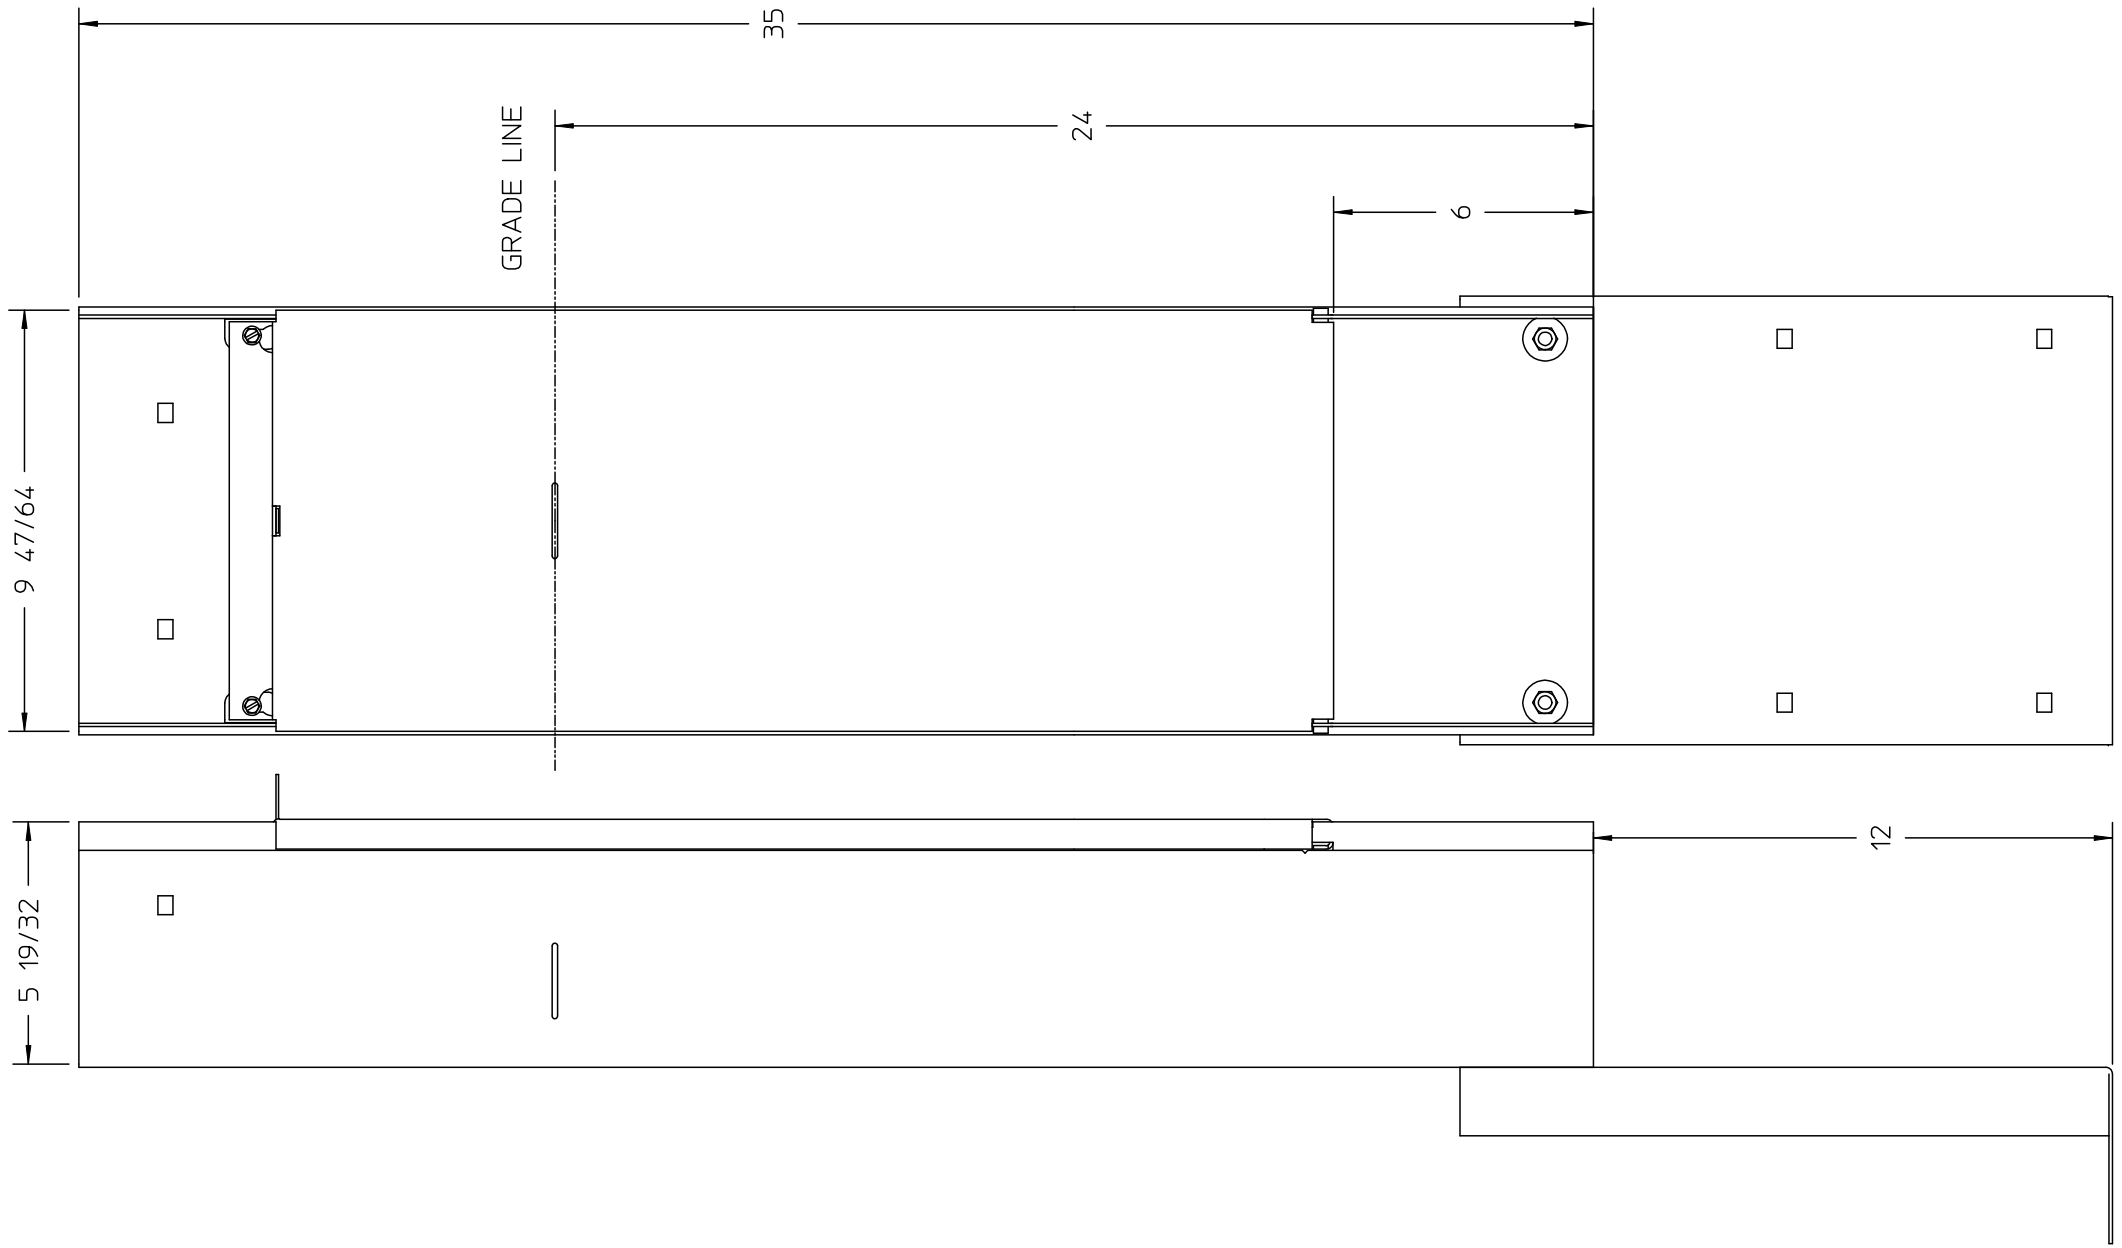

Catalog Number: MPEXT2

Features and Ratings

- Outdoor Enclosure (NEMA Type 3R)
- Painted G90 Steel

- NOTES:
1. PEDESTAL EXTENSION FABRICATED FROM 14 GAUGE GALVANIZED STEEL.
 2. PAINT: GRAY
 3. SUITABLE FOR USE WITH 2 POS MP0606 & MP0406 STYLE UNITS
 4. PEDESTAL MOUNTING HARDWARE INCLUDED

© 2015 Copyright Siemens Industry, Inc.

ACCESSORY KIT

Description:
2 POS DIRECT BURIAL KIT