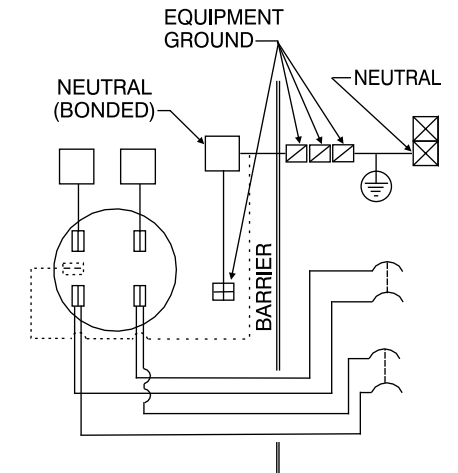

Catalog Number: MM0404L1400RLM

Features and Ratings

- Outdoor Enclosure (NEMA Type 3R)
- Ringless Type Meter Cover
- Device Rating: 400A Max
- 120/240V~ 1 Phase, 3 Wire
- 120/208V~ 1 Phase, 3 Wire w/5th Jaw Installed
- Meter Socket Rating: 400A (320A Continuous)
- 4 Jaw, Lever Operated Bypass with Jaw Tension Release
- Provisions for Field Installable Breakers
- UL Listed only for use as Service Entrance Equipment
- Overhead or Underground Service Entrance
- Surface Mounting

Accessories

- ACCESSORIES**
- FILLER PLATE ECQF3
 5TH JAW SHIELD . . . H35815-2
- ORDER HUBS FROM "HD" SERIES COVERPLATE EC56933S**
- 3" HUB EC56856
 3 1/2" HUB EC56857
 4" HUB EC56858
- HARDWARE TIGHTENING TORQUES:**
- 3/8" NUTS 250-300 LB.-IN.

Schematic

TERMINAL RANGES kcmil OR AWG; CU/AL	TORQUE LB.-IN.
□ (1)600kcmil-#4 OR (2)350kcmil-1/0	500
□ Alt. Lugs H56732-2 (2) 350kcmil-#4	275
⊞ (1)2/0-#12	50
⊞ (1)250kcmil-4	250
⊞ (1)2/0-#6	275

View Shown Without Cover, Door, Deadfront