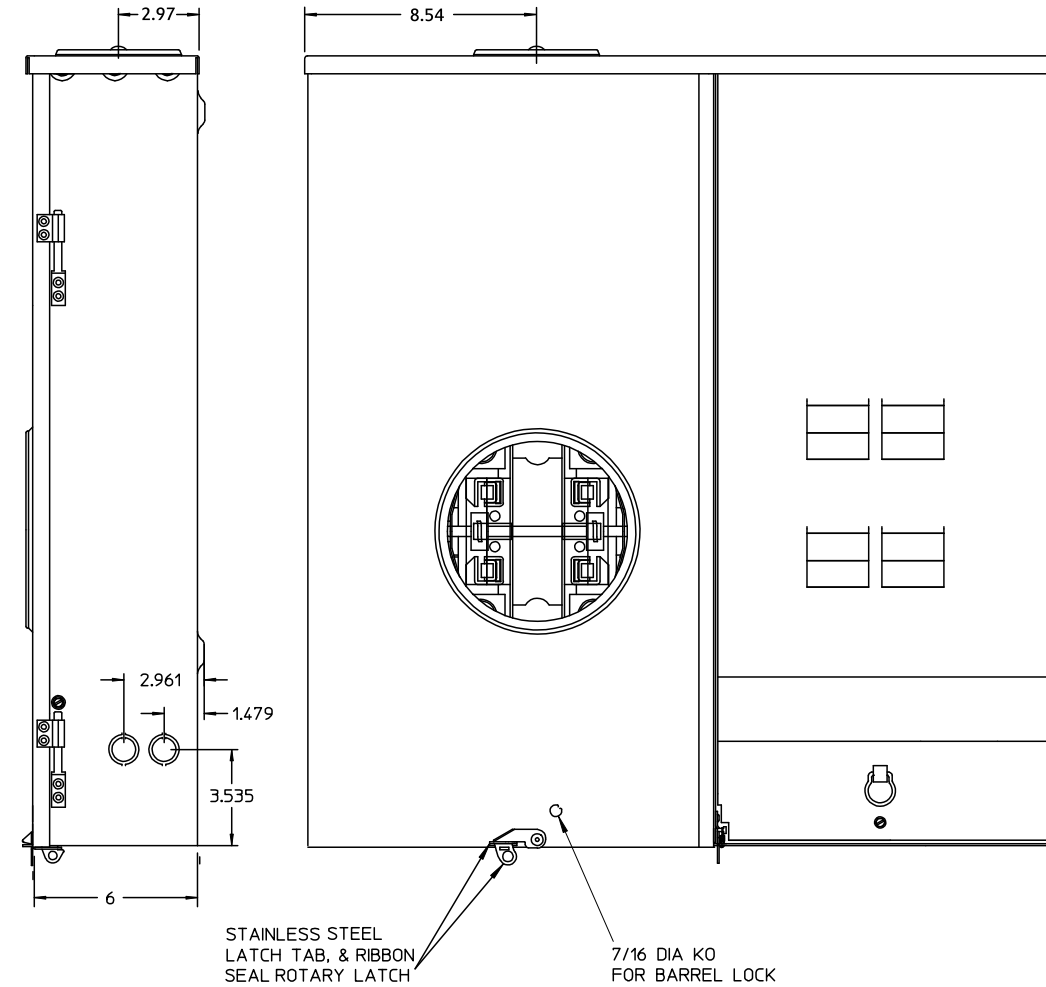

Accessories

- ACCESSORIES**
- FILLER PLATE ECQF3
 5TH JAW SHIELD . . . H35815-2
- ORDER HUBS FROM "HD" SERIES COVERPLATE EC56933S**
- 3" HUB EC56856
 3 1/2" HUB EC56857
 4" HUB EC56858
- HARDWARE TIGHTENING TORQUES:**
- 3/8" NUTS 250-300 LB.-IN.

Schematic

TERMINAL RANGES kcmil OR AWG; CU/AL	TORQUE LB.-IN.
□ (1)600kcmil-#4 OR (2)350kcmil-1/0	500
□ Alt. Lugs H56732-2 (2) 350kcmil-#4	275
⊞ (1)2/0-#12	50
⊞ (1)250kcmil-4	250
⊞ (1)2/0-#6	275

View Shown Without Cover, Door, Deadfront

View Shown Without LC Door

SIEMENS
Siemens Industry, Inc.

Outdoor Combination Meter Main

Description:
400A, 1ph, Ringless, OH/UG, w/o Breakers

KAM 7/8/14 Fam M DO NOT SCALE DRAWING Dwg. No. **MM0404L1400RLM**