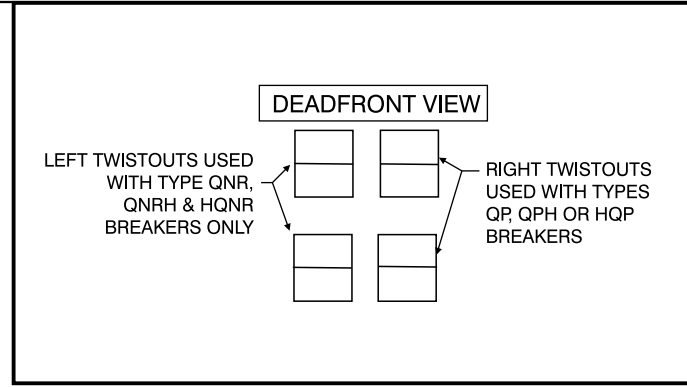

Catalog Number: MM0404L1400RLM

Features and Ratings

- Outdoor Enclosure (NEMA Type 3R)
- Ringless Type Meter Cover
- Device Rating: 400A Max
- 120/240V~ 1 Phase, 3 Wire
- 120/208V~ 1 Phase, 3 Wire w/5th Jaw Installed
- Meter Socket Rating: 400A (320A Continuous)
- 4 Jaw, Lever Operated Bypass with Jaw Tension Release
- Provisions for Field Installable Breakers
- UL Listed only for use as Service Entrance Equipment
- Overhead or Underground Service Entrance
- Surface Mounting

Accessories

- ACCESSORIES**
- FILLER PLATE ECQF3
 5TH JAW SHIELD . . . H35815-2
- ORDER HUBS FROM "HD" SERIES COVERPLATE EC56933S**
- 3" HUB EC56856
 3 1/2" HUB EC56857
 4" HUB EC56858
- HARDWARE TIGHTENING TORQUES:**
- 3/8" NUTS 250-300 LB.-IN.