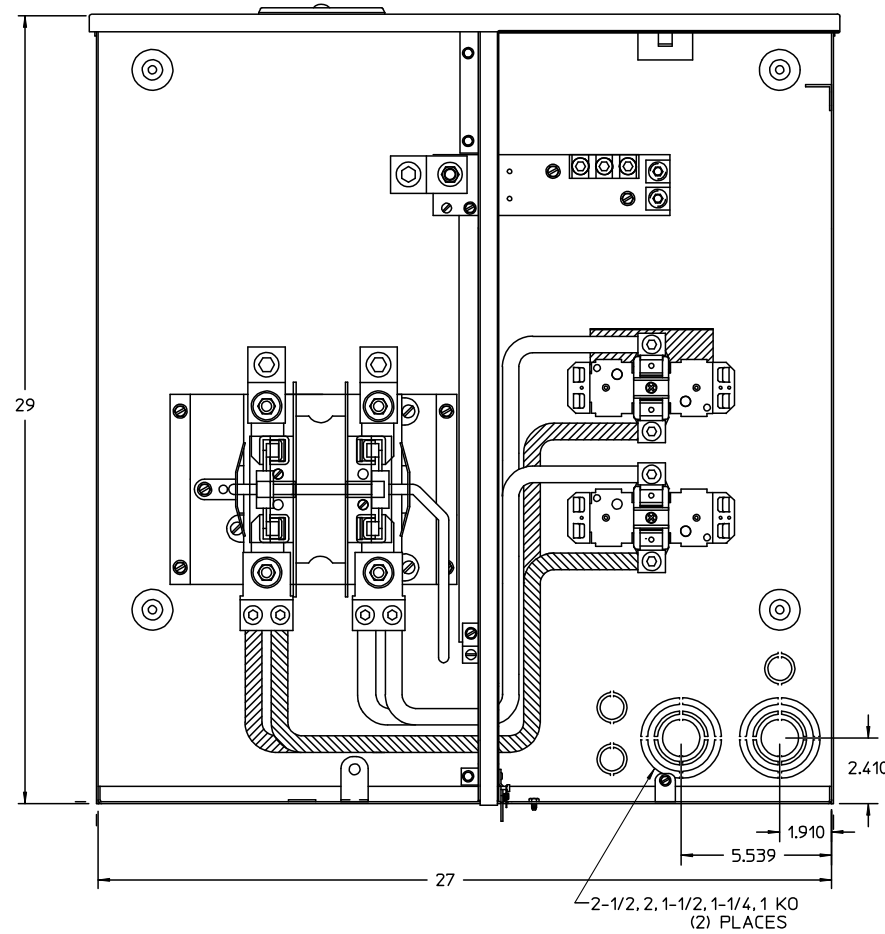

Catalog Number: MM0404L1400RLM

Features and Ratings

- Outdoor Enclosure (NEMA Type 3R)
- Ringless Type Meter Cover
- Device Rating: 400A Max
- 120/240V~ 1 Phase, 3 Wire
- 120/208V~ 1 Phase, 3 Wire w/5th Jaw Installed
- Meter Socket Rating: 400A (320A Continuous)
- 4 Jaw, Lever Operated Bypass with Jaw Tension Release
- Provisions for Field Installable Breakers
- UL Listed only for use as Service Entrance Equipment
- Overhead or Underground Service Entrance
- Surface Mounting

Accessories

- ACCESSORIES**
- FILLER PLATE ECQF3
 5TH JAW SHIELD . . . H35815-2
- ORDER HUBS FROM "HD" SERIES COVERPLATE EC56933S**
- 3" HUB EC56856
 3 1/2" HUB EC56857
 4" HUB EC56858
- HARDWARE TIGHTENING TORQUES:**
- 3/8" NUTS 250-300 LB.-IN.

Schematic

TERMINAL RANGES kcmil OR AWG; CU/AL	TORQUE LB.-IN.
□ (1)600kcmil-#4 OR (2)350kcmil-1/0	500
□ Alt. Lugs H56732-2 (2) 350kcmil-#4	275
⊞ (1)2/0-#12	50
⊞ (1)250kcmil-4	250
⊞ (1)2/0-#6	275

View Shown Without Cover, Door, Deadfront

View Shown Without LC Door

SIEMENS
Siemens Industry, Inc.

Outdoor Combination Meter Main

Description:
400A, 1ph, Ringless, OH/UG, w/o Breakers

KAM 7/8/14 Fam M DO NOT SCALE DRAWING Dwg. No. **MM0404L1400RLM**