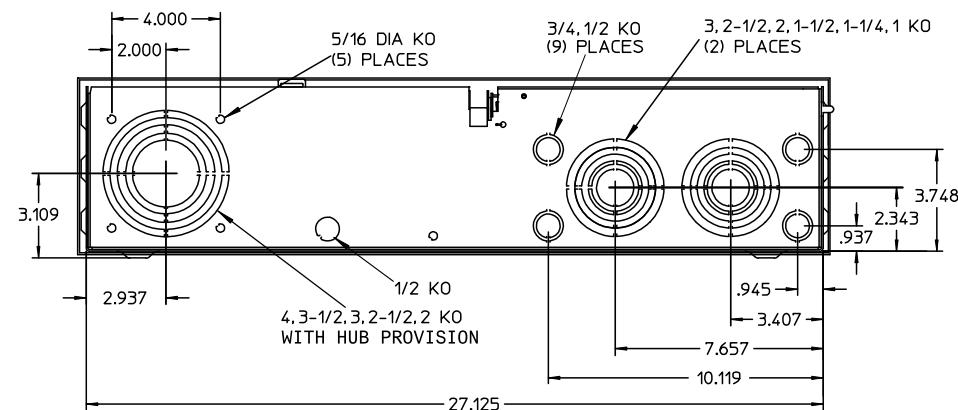

Catalog Number: MM0404L1400RLM

Features and Ratings

- Outdoor Enclosure (NEMA Type 3R)
- Ringless Type Meter Cover
- Device Rating: 400A Max
- 120/240V~ 1 Phase, 3 Wire
- 120/208V~ 1 Phase, 3 Wire w/5th Jaw Installed
- Meter Socket Rating: 400A (320A Continuous)
- 4 Jaw, Lever Operated Bypass with Jaw Tension Release
- Provisions for Field Installable Breakers
- UL Listed only for use as Service Entrance Equipment
- Overhead or Underground Service Entrance
- Surface Mounting

Accessories

- ACCESSORIES**
- FILLER PLATE ECQF3
 5TH JAW SHIELD . . . H35815-2
- ORDER HUBS FROM "HD" SERIES COVERPLATE EC56933S**
- 3" HUB EC56856
 3 1/2" HUB EC56857
 4" HUB EC56858
- HARDWARE TIGHTENING TORQUES:**
- 3/8" NUTS 250-300 LB.-IN.

Schematic

TERMINAL RANGES kcmil OR AWG; CU/AL	TORQUE LB.-IN.
□ (1)600kcmil-#4 OR (2)350kcmil-1/0	500
□ Alt. Lugs H56732-2 (2) 350kcmil-#4	275
⊞ (1)2/0-#12	50
⊞ (1)250kcmil-4	250
⊞ (1)2/0-#6	275

View Shown Without Cover, Door, Deadfront

View Shown Without LC Door

SIEMENS
Siemens Industry, Inc.

Outdoor Combination Meter Main

Description:
400A, 1ph, Ringless, OH/UG, w/o Breakers

KAM 7/8/14 Fam M DO NOT SCALE DRAWING Dwg. No. **MM0404L1400RLM**