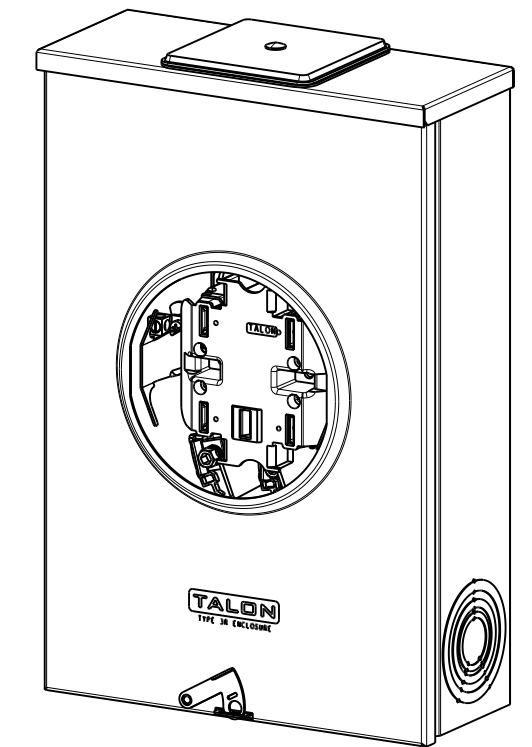

Catalog Number: 41405-02MR

Features and Ratings

- Ringless Type Meter Socket
- 200A Continuous, 250A Max.
- Outdoor Enclosure (NEMA Type 3R)
- Painted Aluminum
- 1 Phase, 3 Wire, 600V AC
- 5 Jaw, 6 O'clock 5th Jaw
- HQ Clamp Jaw Lever Bypass Meter Socket
- For Overhead or Underground Service
- HD Hub Opening With Coverplate Installed
- Two Ground Lugs

HD HUB KITS

- Cat No: EC56856 (3")
- Cat No: EC56857 (3.50")
- Cat No: EC56858 (4")

HD-RX Adapter Plate:

Cat No: H9747-1113

HD-RX Adapter Plate:

Cat No: EC9747-1113

HUB COVER PLATE

Cat No: H38595-8 (RX)

Cat No: H56933-3 (HD)

HD COVERPLATE

Cat No: EC56933S

GROUND LUG KIT

H6509991 #14-2 45 LB-IN

Lugs, Wire Sizes and Torques

LOCATION	LUG SIZE	TORQUE
LINE*	#6-350 kcmil	275 LB-IN
LOAD*	#6-350 kcmil	275 LB-IN
NEUTRAL*	#6-350 kcmil	275 LB-IN
GROUND	#14-2	45 LB-IN

* External Hex drive 1/2"
* Internal Hex drive 5/16"

TALON
Meter Socket

Description:
**200A Cont, 5 Jaw, HQ5, 600V AC,
Painted Aluminum**