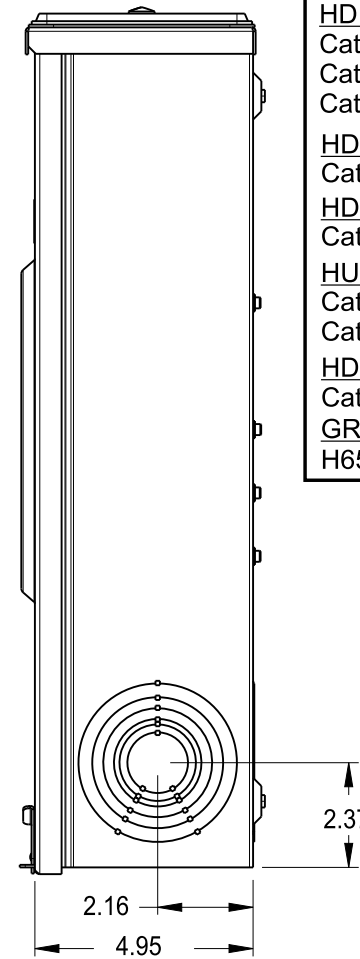

Catalog Number: 41405-02MR

Features and Ratings

- Ringless Type Meter Socket
- 200A Continuous, 250A Max.
- Outdoor Enclosure (NEMA Type 3R)
- Painted Aluminum
- 1 Phase, 3 Wire, 600V AC
- 5 Jaw, 6 O'clock 5th Jaw
- HQ Clamp Jaw Lever Bypass Meter Socket
- For Overhead or Underground Service
- HD Hub Opening With Coverplate Installed
- Two Ground Lugs

1", 1-1/4", 1-1/2", 2", 2-1/2", 3" KO 3x

HD HUB PROVISION

Accessories

Meter Opening Cover Plate
Cat No: H39968

RX HUB KITS

- Cat No: H38597-2 (1.25")
- Cat No: H38598-2 (1.50")
- Cat No: H38599-2 (2.00")
- Cat No: H38600-2 (2.50")

RX HUB KITS

- Cat No: EC38597 (1.25")
- Cat No: EC38598 (1.50")
- Cat No: EC38599 (2.00")
- Cat No: EC38600 (2.50")

HD HUB KITS

- Cat No: H56856-2 (3.00")
- Cat No: H56857-2 (3.50")
- Cat No: H56858-2 (4.00")

* External Hex drive 1/2"
* Internal Hex drive 5/16"

TALON
Meter Socket

Description:
**200A Cont, 5 Jaw, HQ5, 600V AC,
Painted Aluminum**