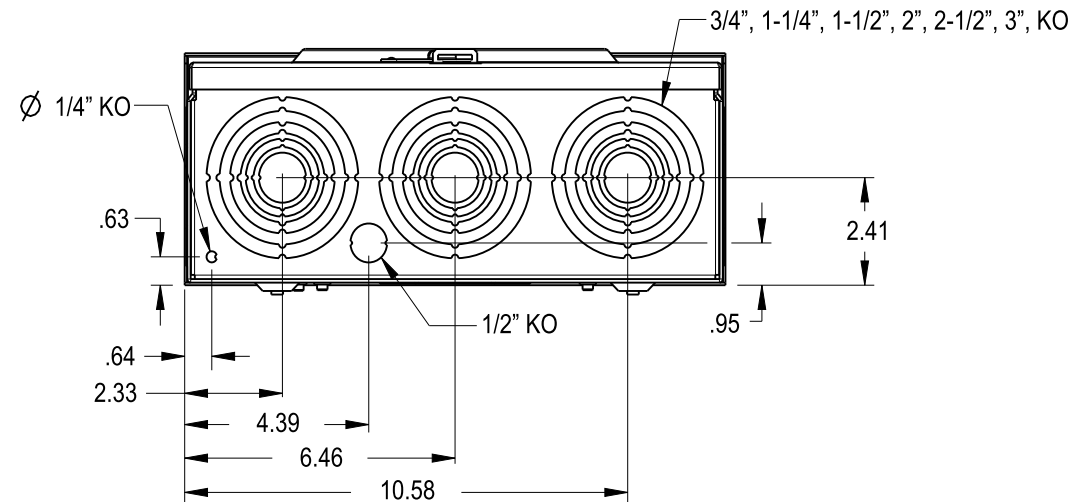

Catalog Number: 41405-02MR

Features and Ratings

- Ringless Type Meter Socket
- 200A Continuous, 250A Max.
- Outdoor Enclosure (NEMA Type 3R)
- Painted Aluminum
- 1 Phase, 3 Wire, 600V AC
- 5 Jaw, 6 O'clock 5th Jaw
- HQ Clamp Jaw Lever Bypass Meter Socket
- For Overhead or Underground Service
- HD Hub Opening With Coverplate Installed
- Two Ground Lugs

1", 1-1/4", 1-1/2", 2", 2-1/2", 3" KO 3x

HD HUB PROVISION

Accessories

Meter Opening Cover Plate
Cat No: H39968

RX HUB KITS

- Cat No: H38597-2 (1.25")
- Cat No: H38598-2 (1.50")
- Cat No: H38599-2 (2.00")
- Cat No: H38600-2 (2.50")

RX HUB KITS

- Cat No: EC38597 (1.25")
- Cat No: EC38598 (1.50")
- Cat No: EC38599 (2.00")
- Cat No: EC38600 (2.50")

HD HUB KITS

- Cat No: H56856-2 (3.00")
- Cat No: H56857-2 (3.50")
- Cat No: H56858-2 (4.00")

* External Hex drive 1/2"
* Internal Hex drive 5/16"

TALON
Meter Socket

Description:
**200A Cont, 5 Jaw, HQ5, 600V AC,
Painted Aluminum**