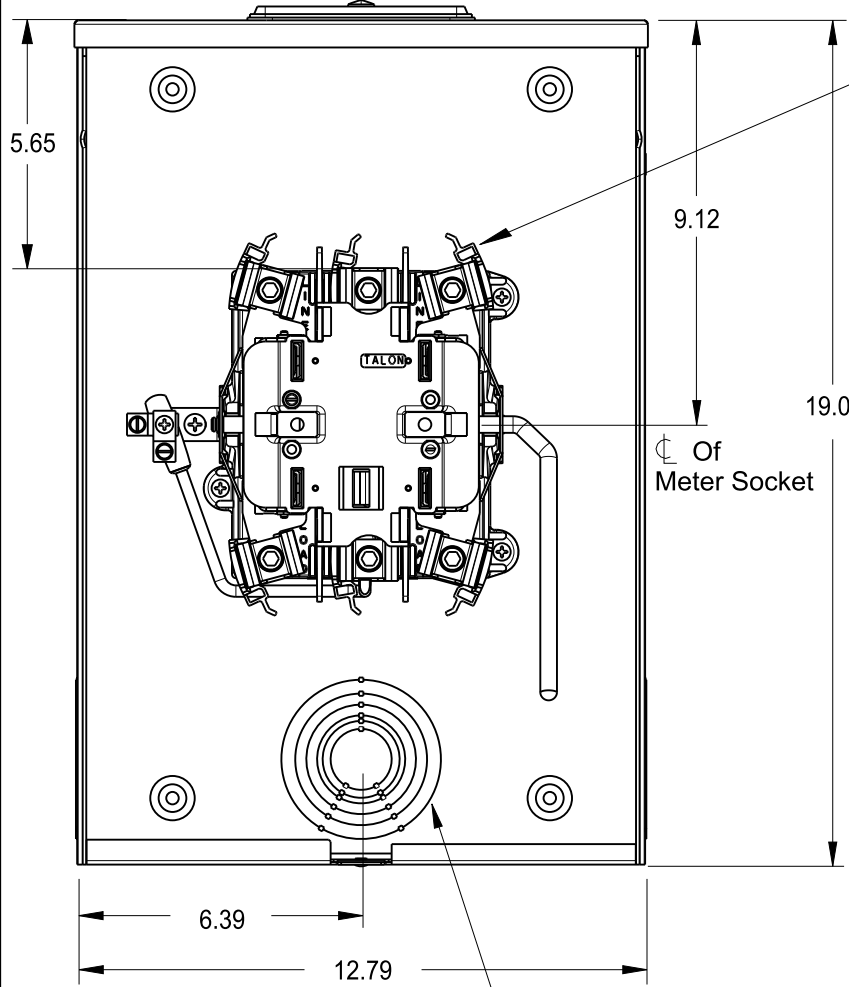

Catalog Number: 41405-02MR

Features and Ratings

- Ringless Type Meter Socket
- 200A Continuous, 250A Max.
- Outdoor Enclosure (NEMA Type 3R)
- Painted Aluminum
- 1 Phase, 3 Wire, 600V AC
- 5 Jaw, 6 O'clock 5th Jaw
- HQ Clamp Jaw Lever Bypass Meter Socket
- For Overhead or Underground Service
- HD Hub Opening With Coverplate Installed
- Two Ground Lugs

1", 1-1/4", 1-1/2", 2", 2-1/2", 3" KO 3x

HD HUB PROVISION

Accessories

Meter Opening Cover Plate
Cat No: H39968

RX HUB KITS

- Cat No: H38597-2 (1.25")
- Cat No: H38598-2 (1.50")
- Cat No: H38599-2 (2.00")
- Cat No: H38600-2 (2.50")

RX HUB KITS

- Cat No: EC38597 (1.25")
- Cat No: EC38598 (1.50")
- Cat No: EC38599 (2.00")
- Cat No: EC38600 (2.50")

HD HUB KITS

- Cat No: H56856-2 (3.00")
- Cat No: H56857-2 (3.50")
- Cat No: H56858-2 (4.00")

* External Hex drive 1/2"
* Internal Hex drive 5/16"

TALON
Meter Socket

Description:
**200A Cont, 5 Jaw, HQ5, 600V AC,
Painted Aluminum**