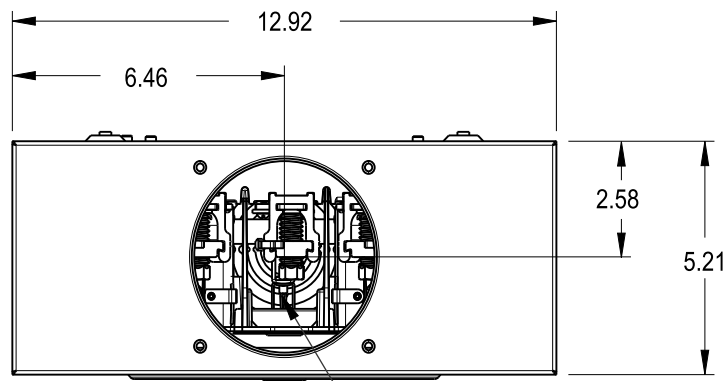

Catalog Number: 41405-02MR

Features and Ratings

- Ringless Type Meter Socket
- 200A Continuous, 250A Max.
- Outdoor Enclosure (NEMA Type 3R)
- Painted Aluminum
- 1 Phase, 3 Wire, 600V AC
- 5 Jaw, 6 O'clock 5th Jaw
- HQ Clamp Jaw Lever Bypass Meter Socket
- For Overhead or Underground Service
- HD Hub Opening With Coverplate Installed
- Two Ground Lugs

1", 1-1/4", 1-1/2", 2", 2-1/2", 3" KO 3x

HD HUB PROVISION

Accessories

Meter Opening Cover Plate
Cat No: H39968

RX HUB KITS

- Cat No: H38597-2 (1.25")
- Cat No: H38598-2 (1.50")
- Cat No: H38599-2 (2.00")
- Cat No: H38600-2 (2.50")

RX HUB KITS

- Cat No: EC38597 (1.25")
- Cat No: EC38598 (1.50")
- Cat No: EC38599 (2.00")
- Cat No: EC38600 (2.50")

HD HUB KITS

- Cat No: H56856-2 (3.00")
- Cat No: H56857-2 (3.50")
- Cat No: H56858-2 (4.00")

* External Hex drive 1/2"
* Internal Hex drive 5/16"

TALON
Meter Socket

Description:
**200A Cont, 5 Jaw, HQ5, 600V AC,
Painted Aluminum**