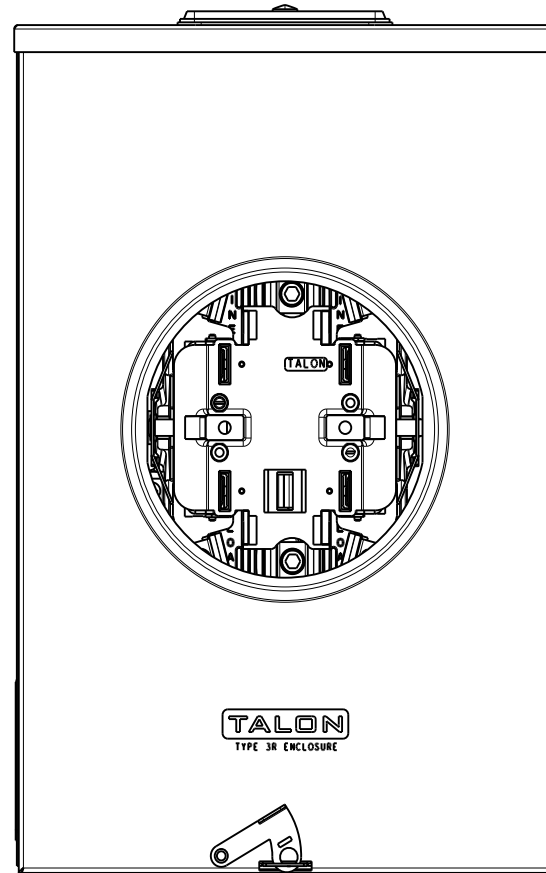

Catalog Number: 41405-02MR

Features and Ratings

- Ringless Type Meter Socket
- 200A Continuous, 250A Max.
- Outdoor Enclosure (NEMA Type 3R)
- Painted Aluminum
- 1 Phase, 3 Wire, 600V AC
- 5 Jaw, 6 O'clock 5th Jaw
- HQ Clamp Jaw Lever Bypass Meter Socket
- For Overhead or Underground Service
- HD Hub Opening With Coverplate Installed
- Two Ground Lugs

1", 1-1/4", 1-1/2", 2", 2-1/2", 3" KO 3x

HD HUB PROVISION

Accessories

Meter Opening Cover Plate
Cat No: H39968

RX HUB KITS

- Cat No: H38597-2 (1.25")
- Cat No: H38598-2 (1.50")
- Cat No: H38599-2 (2.00")
- Cat No: H38600-2 (2.50")

RX HUB KITS

- Cat No: EC38597 (1.25")
- Cat No: EC38598 (1.50")
- Cat No: EC38599 (2.00")
- Cat No: EC38600 (2.50")

HD HUB KITS

- Cat No: H56856-2 (3.00")
- Cat No: H56857-2 (3.50")
- Cat No: H56858-2 (4.00")

* External Hex drive 1/2"
* Internal Hex drive 5/16"

TALON
Meter Socket

Description:
**200A Cont, 5 Jaw, HQ5, 600V AC,
Painted Aluminum**