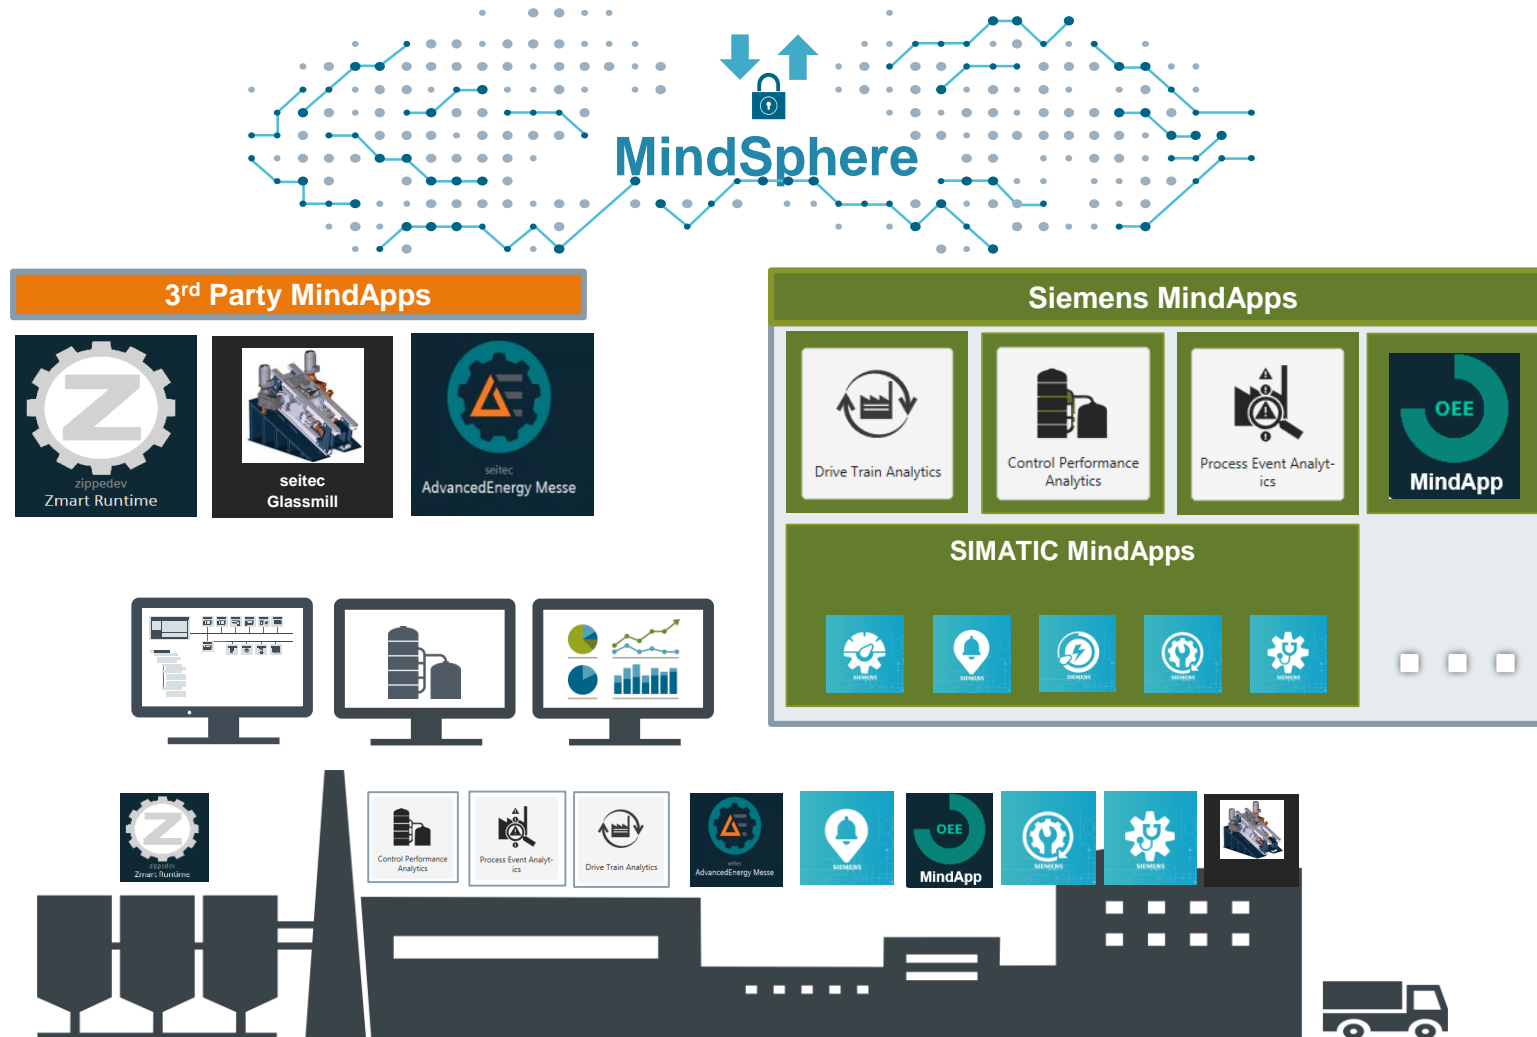

# Vertical applications based on MindApps along the glass manufacturing process

- IloT platform  
MindSphere
- MindSphere  
Services and  
Applications  
made by  
Partner,  
OEM,  
Siemens,  
Manufacturer
- User  
worldwide
- Plants  
worldwide

- Secure data storage  
Worldwide access to  
all plants and  
locations
- Specific applications  
for certain assets for  
data analysis,  
asset diagnostic,  
predictive  
maintenance
- Assets from multiple  
manufacturers
- Data acquisition via  
field sensors and  
plant network