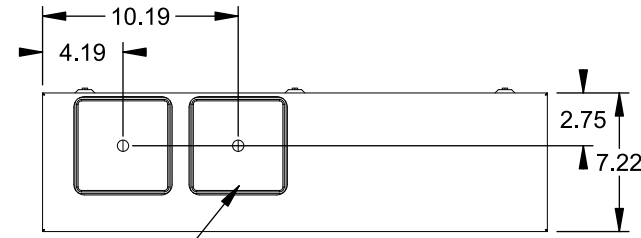

**Catalog Number: 9817-9804**

**Features and Ratings**

- Ringless Type Meter Socket
- 480A Continuous, 600A Max., 600V AC
- Outdoor Enclosure (NEMA Type 3R)
- Painted G90 Steel Enclosure
- 3 Phase, Commercial/Industrial Socket
- Meter Socket Type K-7SW
- For Overhead & Underground Service
- Two Large Hub Openings, HD Type Cover Plates Installed

(2) TYPE HD (LARGE) HUB OPENINGS COVER PLATES INSTALLED

VIEW SHOWN WITH COVER REMOVED

**Accessories**

CONDUIT HUBS (HD Type)		CAT No.	DESCRIPTION
TRADE SIZE	CATALOG No.		
3 INCH	EC56856 or H56856-2	H69623	Bypass
3-1/2 INCH	EC56857 or H56857-2	H69685-1	Isolated Neutral Kit
4 INCH	EC56858 or H56858-2	H69546-1	Hex Magnet Socket Kit
		H69232-1	Insulated T-Handle Kit
		H65050	K-base Insulator Kit
Hub Cover Plate	EC56933 or H56933S	H63864	K-base Ground Kit

**Connectors, Wire Sizes and Torques**

CONNECTOR	PART No.	HEX DRIVE	WIRE SIZE	TORQUE
LINE	56732	5/16"	(2)#4 - 350 kcmil	275 IN-LBS.
LOAD	56732	5/16"	(2)#4 - 350 kcmil	275 IN-LBS.
NEUTRAL	56732	5/16"	(2)#4 - 350 kcmil	275 IN-LBS.
GROUND	56734	5/16"	#6 - 250 kcmil	275 IN-LBS.

© 2015 Copyright Siemens Industry, Inc.

**TALON**  
**Meter Socket**

Description: **480A Cont, 4 Terminal, K-7SW, 600V AC, Painted Steel Enclosure**

JEL 12/1/15 DO NOT SCALE DRAWING Dwg No: **9817-9804**