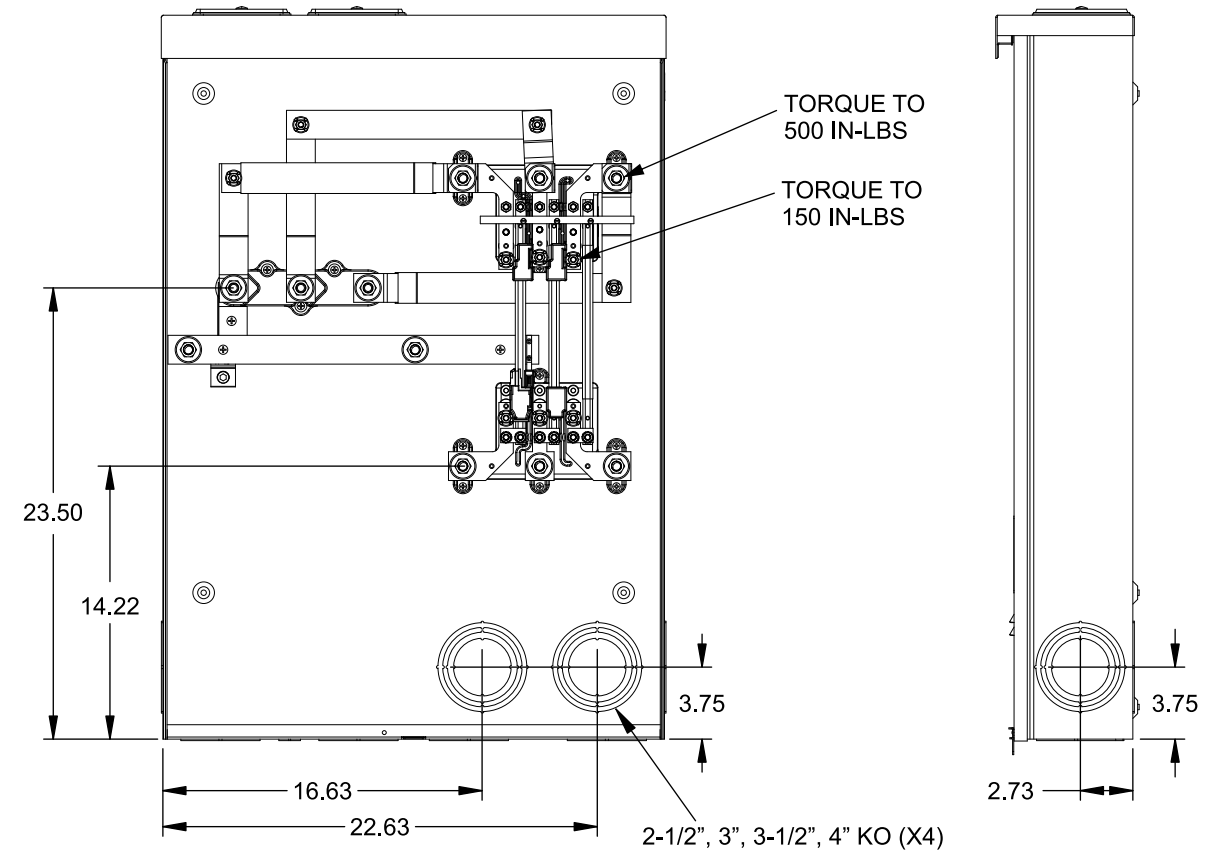

**Catalog Number: 9817-9804**

**Features and Ratings**

- Ringless Type Meter Socket
- 480A Continuous, 600A Max., 600V AC
- Outdoor Enclosure (NEMA Type 3R)
- Painted G90 Steel Enclosure
- 3 Phase, Commercial/Industrial Socket
- Meter Socket Type K-7SW
- For Overhead & Underground Service
- Two Large Hub Openings, HD Type Cover Plates Installed

(2) TYPE HD (LARGE) HUB OPENINGS COVER PLATES INSTALLED

VIEW SHOWN WITH COVER REMOVED

**Accessories**

CONDUIT HUBS (HD Type)		CAT No.	DESCRIPTION
TRADE SIZE	CATALOG No.		
3 INCH	EC56856 or H56856-2	H69623	Bypass
3-1/2 INCH	EC56857 or H56857-2	H69685-1	Isolated Neutral Kit
4 INCH	EC56858 or H56858-2	H69546-1	Hex Magnet Socket Kit
		H69232-1	Insulated T-Handle Kit
		H65050	K-base Insulator Kit
Hub Cover Plate	EC56933 or H56933S	H63864	K-base Ground Kit

**Connectors, Wire Sizes and Torques**

CONNECTOR	PART No.	HEX DRIVE	WIRE SIZE	TORQUE
LINE	56732	5/16"	(2)#4 - 350 kcmil	275 IN-LBS.
LOAD	56732	5/16"	(2)#4 - 350 kcmil	275 IN-LBS.
NEUTRAL	56732	5/16"	(2)#4 - 350 kcmil	275 IN-LBS.
GROUND	56734	5/16"	#6 - 250 kcmil	275 IN-LBS.

© 2015 Copyright Siemens Industry, Inc.

**TALON**  
**Meter Socket**

Description: **480A Cont, 4 Terminal, K-7SW, 600V AC, Painted Steel Enclosure**

JEL 12/1/15 DO NOT SCALE DRAWING Dwg No: **9817-9804**