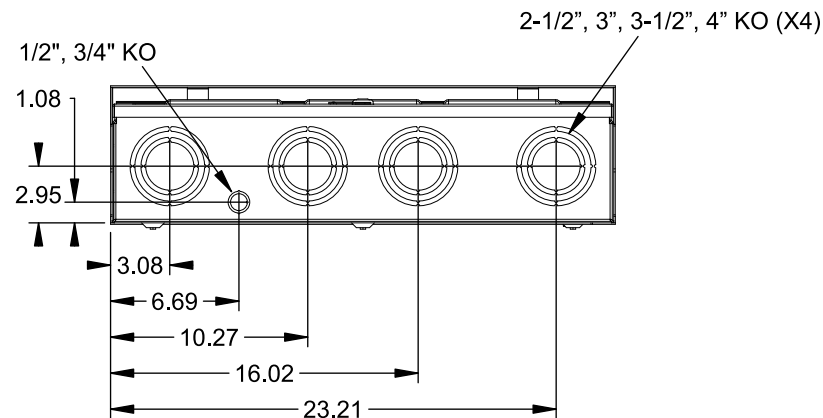

**Catalog Number: 9817-9804**

**Features and Ratings**

- Ringless Type Meter Socket
- 480A Continuous, 600A Max., 600V AC
- Outdoor Enclosure (NEMA Type 3R)
- Painted G90 Steel Enclosure
- 3 Phase, Commercial/Industrial Socket
- Meter Socket Type K-7SW
- For Overhead & Underground Service
- Two Large Hub Openings, HD Type Cover Plates Installed

(2) TYPE HD (LARGE) HUB OPENINGS COVER PLATES INSTALLED

VIEW SHOWN WITH COVER REMOVED

**Accessories**

CONDUIT HUBS (HD Type)		CAT No.	DESCRIPTION
TRADE SIZE	CATALOG No.		
3 INCH	EC56856 or H56856-2	H69623	Bypass
3-1/2 INCH	EC56857 or H56857-2	H69685-1	Isolated Neutral Kit
4 INCH	EC56858 or H56858-2	H69546-1	Hex Magnet Socket Kit
		H69232-1	Insulated T-Handle Kit
		H65050	K-base Insulator Kit
Hub Cover Plate	EC56933 or H56933S	H63864	K-base Ground Kit

**Connectors, Wire Sizes and Torques**

CONNECTOR	PART No.	HEX DRIVE	WIRE SIZE	TORQUE
LINE	56732	5/16"	(2)#4 - 350 kcmil	275 IN-LBS.
LOAD	56732	5/16"	(2)#4 - 350 kcmil	275 IN-LBS.
NEUTRAL	56732	5/16"	(2)#4 - 350 kcmil	275 IN-LBS.
GROUND	56734	5/16"	#6 - 250 kcmil	275 IN-LBS.

© 2015 Copyright Siemens Industry, Inc.

**TALON**  
**Meter Socket**

Description: **480A Cont, 4 Terminal, K-7SW, 600V AC, Painted Steel Enclosure**

JEL 12/1/15 DO NOT SCALE DRAWING Dwg No: **9817-9804**