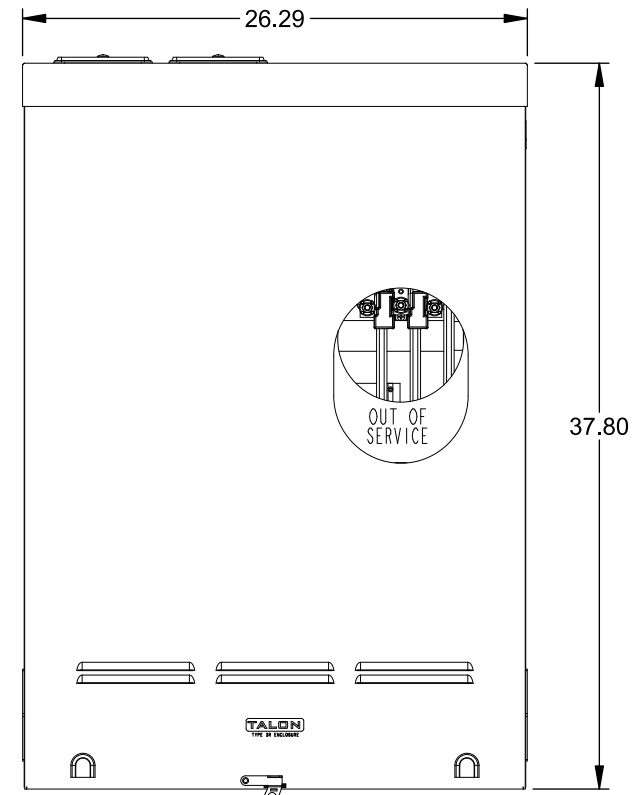

**Catalog Number: 9817-9804**

**Features and Ratings**

- Ringless Type Meter Socket
- 480A Continuous, 600A Max., 600V AC
- Outdoor Enclosure (NEMA Type 3R)
- Painted G90 Steel Enclosure
- 3 Phase, Commercial/Industrial Socket
- Meter Socket Type K-7SW
- For Overhead & Underground Service
- Two Large Hub Openings, HD Type Cover Plates Installed

(2) TYPE HD (LARGE) HUB OPENINGS COVER PLATES INSTALLED

VIEW SHOWN WITH COVER REMOVED

**Accessories**

CONDUIT HUBS (HD Type)		CAT No.	DESCRIPTION
TRADE SIZE	CATALOG No.		
3 INCH	EC56856 or H56856-2	H69623	Bypass
3-1/2 INCH	EC56857 or H56857-2	H69685-1	Isolated Neutral Kit
4 INCH	EC56858 or H56858-2	H69546-1	Hex Magnet Socket Kit
		H69232-1	Insulated T-Handle Kit
		H65050	K-base Insulator Kit
Hub Cover Plate	EC56933 or H56933S	H63864	K-base Ground Kit

**Connectors, Wire Sizes and Torques**

CONNECTOR	PART No.	HEX DRIVE	WIRE SIZE	TORQUE
LINE	56732	5/16"	(2)#4 - 350 kcmil	275 IN-LBS.
LOAD	56732	5/16"	(2)#4 - 350 kcmil	275 IN-LBS.
NEUTRAL	56732	5/16"	(2)#4 - 350 kcmil	275 IN-LBS.
GROUND	56734	5/16"	#6 - 250 kcmil	275 IN-LBS.

© 2015 Copyright Siemens Industry, Inc.

**TALON**  
**Meter Socket**

Description: **480A Cont, 4 Terminal, K-7SW, 600V AC, Painted Steel Enclosure**

JEL 12/1/15 DO NOT SCALE DRAWING Dwg No: **9817-9804**