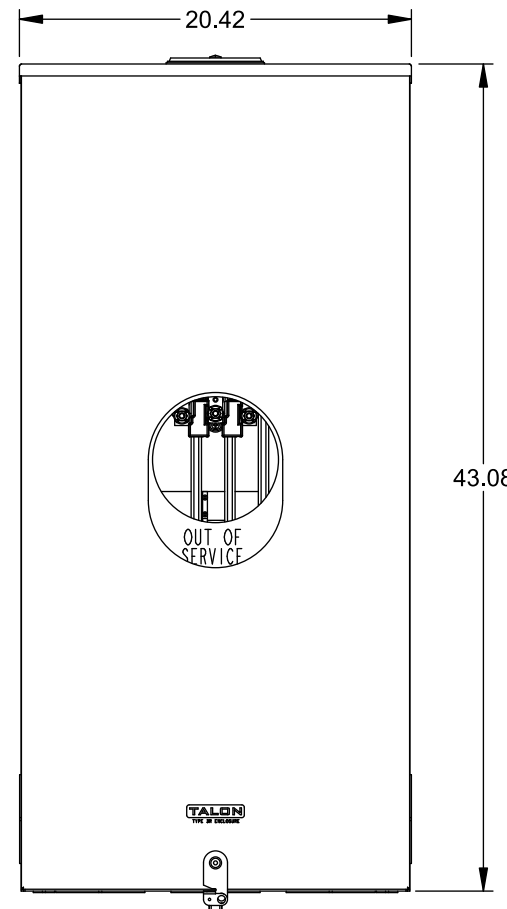

Catalog Number: 9817-8512

Features and Ratings

- Ringless Type Meter Socket
- 400A Continuous, 400A Max., 600V AC
- Outdoor Enclosure (NEMA Type 3R)
- Painted Steel Enclosure
- 3 Phase
- K-Base - 7 Bolt
- Meter Socket Type K-7T
- For Overhead & Underground Service
- Large Hub Opening, HD Type Cover Plate Installed

TYPE HD (LARGE) HUB OPENING
COVER PLATE INSTALLED

VIEW SHOWN WITH COVER REMOVED

Accessories

CONDUIT HUBS (HD Type)		CAT No.	DESCRIPTION
TRADE SIZE	CATALOG No.		
3 INCH	EC56856 or H56856-2	H69623	Bypass
3-1/2 INCH	EC56857 or H56857-2	H69685-1	Isolated Neutral Kit
4 INCH	EC56858 or H56858-2	H69546-1	Hex Magnet Socket Kit
		H69232-1	Insulated T-Handle Kit
		H65050	K-base Insulator Kit
		H63864	K-base Ground Kit
Hub Cover Plate		EC56933 or H56933S	

Connectors, Wire Sizes and Torques

CONNECTOR	PART No.	HEX DRIVE	WIRE SIZE	TORQUE
LINE	56476	1/2"	3/0 - 800 kcmil	500 IN.-LBS.
LINE/LOAD/NEUT	56732	5/16"	(2)#4 - 350 kcmil	275 IN.-LBS.
LINE/LOAD/NEUT	68752-1	5/16"	(3)#6 - 250 kcmil	275 IN.-LBS.
GROUND	56734	5/16"	#6 - 250 kcmil	275 IN.-LBS.

*Factory Installed

© 2015 Copyright Siemens Industry, Inc.

TALON
Meter Socket

Description: **400A Cont, 4 Terminal, K-7T, 600V AC, Painted Steel Enclosure**

JEL 12/1/15 DO NOT SCALE DRAWING Dwg No: **9817-8512**