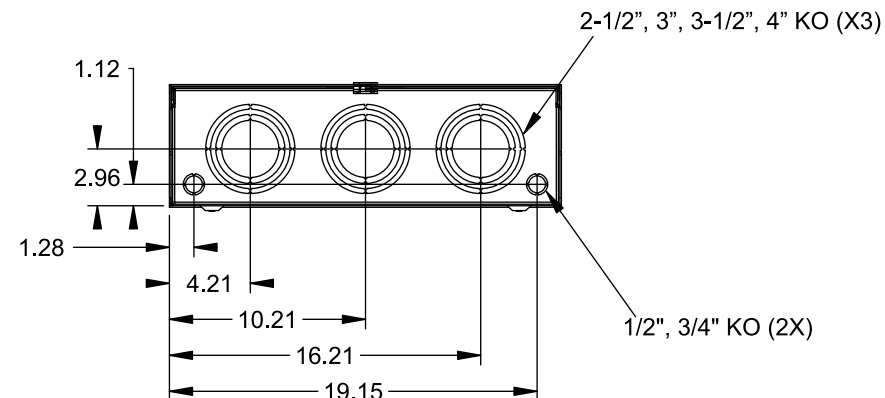

Catalog Number: 9817-8512

Features and Ratings

- Ringless Type Meter Socket
- 400A Continuous, 400A Max., 600V AC
- Outdoor Enclosure (NEMA Type 3R)
- Painted Steel Enclosure
- 3 Phase
- K-Base - 7 Bolt
- Meter Socket Type K-7T
- For Overhead & Underground Service
- Large Hub Opening, HD Type Cover Plate Installed

TYPE HD (LARGE) HUB OPENING
COVER PLATE INSTALLED

VIEW SHOWN WITH COVER REMOVED

Accessories

CONDUIT HUBS (HD Type)		CAT No.	DESCRIPTION
TRADE SIZE	CATALOG No.		
3 INCH	EC56856 or H56856-2	H69623	Bypass
3-1/2 INCH	EC56857 or H56857-2	H69685-1	Isolated Neutral Kit
4 INCH	EC56858 or H56858-2	H69546-1	Hex Magnet Socket Kit
		H69232-1	Insulated T-Handle Kit
		H65050	K-base Insulator Kit
		H63864	K-base Ground Kit
Hub Cover Plate		EC56933 or H56933S	

Connectors, Wire Sizes and Torques

CONNECTOR	PART No.	HEX DRIVE	WIRE SIZE	TORQUE
LINE	56476	1/2"	3/0 - 800 kcmil	500 IN.-LBS.
LINE/LOAD/NEUT	56732	5/16"	(2)#4 - 350 kcmil	275 IN.-LBS.
LINE/LOAD/NEUT	68752-1	5/16"	(3)#6 - 250 kcmil	275 IN.-LBS.
GROUND	56734	5/16"	#6 - 250 kcmil	275 IN.-LBS.

*Factory Installed

© 2015 Copyright Siemens Industry, Inc.

TALON
Meter Socket

Description: **400A Cont, 4 Terminal, K-7T, 600V AC, Painted Steel Enclosure**

JEL 12/1/15 DO NOT SCALE DRAWING Dwg No: **9817-8512**