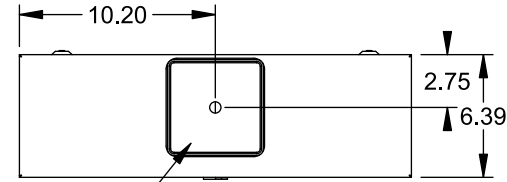

Catalog Number: 9817-8512

Features and Ratings

- Ringless Type Meter Socket
- 400A Continuous, 400A Max., 600V AC
- Outdoor Enclosure (NEMA Type 3R)
- Painted Steel Enclosure
- 3 Phase
- K-Base - 7 Bolt
- Meter Socket Type K-7T
- For Overhead & Underground Service
- Large Hub Opening, HD Type Cover Plate Installed

TYPE HD (LARGE) HUB OPENING
COVER PLATE INSTALLED

VIEW SHOWN WITH COVER REMOVED

Accessories

CONDUIT HUBS (HD Type)		CAT No.	DESCRIPTION
TRADE SIZE	CATALOG No.		
3 INCH	EC56856 or H56856-2	H69623	Bypass
3-1/2 INCH	EC56857 or H56857-2	H69685-1	Isolated Neutral Kit
4 INCH	EC56858 or H56858-2	H69546-1	Hex Magnet Socket Kit
		H69232-1	Insulated T-Handle Kit
		H65050	K-base Insulator Kit
		H63864	K-base Ground Kit
Hub Cover Plate		EC56933 or H56933S	

Connectors, Wire Sizes and Torques

CONNECTOR	PART No.	HEX DRIVE	WIRE SIZE	TORQUE
LINE	56476	1/2"	3/0 - 800 kcmil	500 IN.-LBS.
LINE/LOAD/NEUT	56732	5/16"	(2)#4 - 350 kcmil	275 IN.-LBS.
LINE/LOAD/NEUT	68752-1	5/16"	(3)#6 - 250 kcmil	275 IN.-LBS.
GROUND	56734	5/16"	#6 - 250 kcmil	275 IN.-LBS.