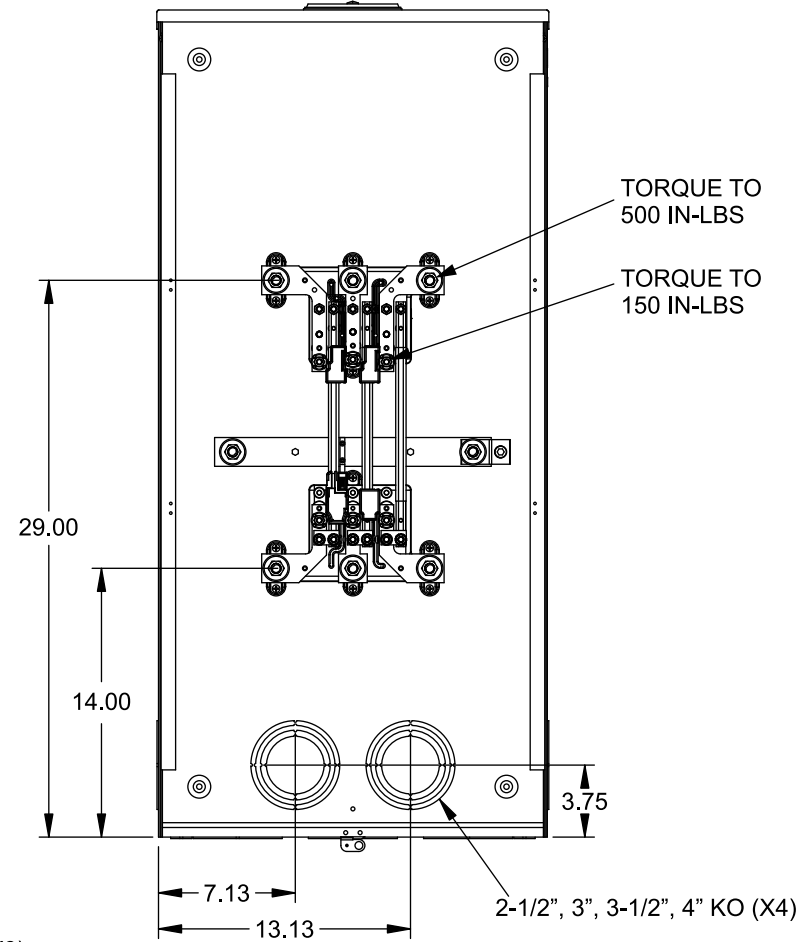

Catalog Number: 9817-8512

Features and Ratings

- Ringless Type Meter Socket
- 400A Continuous, 400A Max., 600V AC
- Outdoor Enclosure (NEMA Type 3R)
- Painted Steel Enclosure
- 3 Phase
- K-Base - 7 Bolt
- Meter Socket Type K-7T
- For Overhead & Underground Service
- Large Hub Opening, HD Type Cover Plate Installed

TYPE HD (LARGE) HUB OPENING
COVER PLATE INSTALLED

VIEW SHOWN WITH COVER REMOVED

Accessories

CONDUIT HUBS (HD Type)		CAT No.	DESCRIPTION
TRADE SIZE	CATALOG No.		
3 INCH	EC56856 or H56856-2	H69623	Bypass
3-1/2 INCH	EC56857 or H56857-2	H69685-1	Isolated Neutral Kit
4 INCH	EC56858 or H56858-2	H69546-1	Hex Magnet Socket Kit
		H69232-1	Insulated T-Handle Kit
		H65050	K-base Insulator Kit
		H63864	K-base Ground Kit
Hub Cover Plate		EC56933 or H56933S	

Connectors, Wire Sizes and Torques

CONNECTOR	PART No.	HEX DRIVE	WIRE SIZE	TORQUE
LINE	56476	1/2"	3/0 - 800 kcmil	500 IN.-LBS.
LINE/LOAD/NEUT	56732	5/16"	(2)#4 - 350 kcmil	275 IN.-LBS.
LINE/LOAD/NEUT	68752-1	5/16"	(3)#6 - 250 kcmil	275 IN.-LBS.
GROUND	56734	5/16"	#6 - 250 kcmil	275 IN.-LBS.

*Factory Installed

© 2015 Copyright Siemens Industry, Inc.

TALON
Meter Socket

Description: **400A Cont, 4 Terminal, K-7T, 600V AC, Painted Steel Enclosure**

JEL 12/1/15 DO NOT SCALE DRAWING Dwg No: **9817-8512**