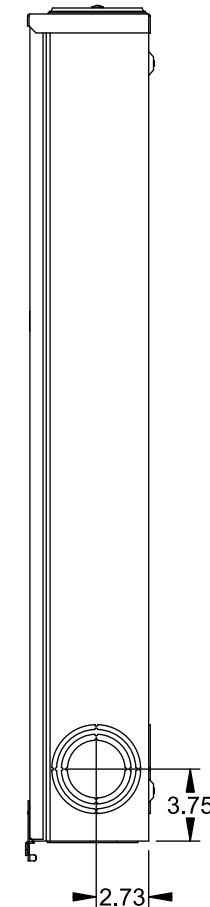

Catalog Number: 9817-8512

Features and Ratings

- Ringless Type Meter Socket
- 400A Continuous, 400A Max., 600V AC
- Outdoor Enclosure (NEMA Type 3R)
- Painted Steel Enclosure
- 3 Phase
- K-Base - 7 Bolt
- Meter Socket Type K-7T
- For Overhead & Underground Service
- Large Hub Opening, HD Type Cover Plate Installed

TYPE HD (LARGE) HUB OPENING
COVER PLATE INSTALLED

VIEW SHOWN WITH COVER REMOVED

Accessories

CONDUIT HUBS (HD Type)		CAT No.	DESCRIPTION
TRADE SIZE	CATALOG No.		
3 INCH	EC56856 or H56856-2	H69623	Bypass
3-1/2 INCH	EC56857 or H56857-2	H69685-1	Isolated Neutral Kit
4 INCH	EC56858 or H56858-2	H69546-1	Hex Magnet Socket Kit
		H69232-1	Insulated T-Handle Kit
		H65050	K-base Insulator Kit
		H63864	K-base Ground Kit
Hub Cover Plate		EC56933 or H56933S	

Connectors, Wire Sizes and Torques

CONNECTOR	PART No.	HEX DRIVE	WIRE SIZE	TORQUE
LINE	56476	1/2"	3/0 - 800 kcmil	500 IN.-LBS.
LINE/LOAD/NEUT	56732	5/16"	(2)#4 - 350 kcmil	275 IN.-LBS.
LINE/LOAD/NEUT	68752-1	5/16"	(3)#6 - 250 kcmil	275 IN.-LBS.
GROUND	56734	5/16"	#6 - 250 kcmil	275 IN.-LBS.

*Factory Installed

© 2015 Copyright Siemens Industry, Inc.

TALON
Meter Socket

Description: **400A Cont, 4 Terminal, K-7T, 600V AC, Painted Steel Enclosure**

JEL 12/1/15 DO NOT SCALE DRAWING Dwg No: **9817-8512**