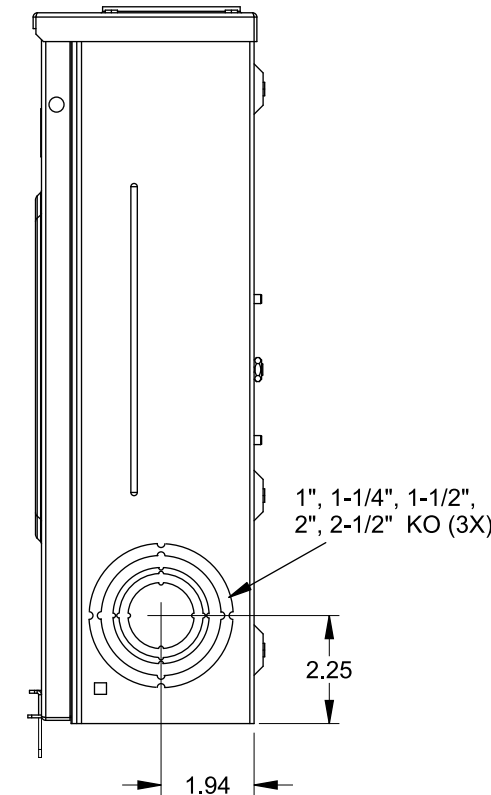

## Accessories

CONDUIT HUBS (RX Type)	
TRADE SIZE	CATALOG No.
1-1/4 INCH	EC38597 or H38597-2
1-1/2 INCH	EC38598 or H38598-2
2 INCH	EC38599 or H38599-2
2-1/2 INCH	EC38600 or H38600-2

Hub Cover Plate EC38595 or H38595-1

Meter Opening Cover Plate

Cat No: H659-0162

5th Jaw Kit

Cat. No: EC659-0121

## Connectors, Wire Sizes and Torques

CONNECTOR	WIRE SIZE	TORQUE
LINE, LOAD, NEUTRAL*	#6 - 350 kcmil	250 IN.-LBS.
GROUND	#2 - 14 AWG	50 IN.-LBS.

\* External Hex Drive 1/2"

\* Internal Hex Drive 5/16"

VIEW SHOWN WITH COVER REMOVED

© 2015 Copyright Siemens Industry, Inc.

**TALON**

**Meter Socket**

Description: **200A Cont, 4 Jaw, UAT4, 600V AC, Aluminum Enclosure**

JEL 6/30/15 DO NOT SCALE DRAWING Dwg No: **UAT437-0GF**