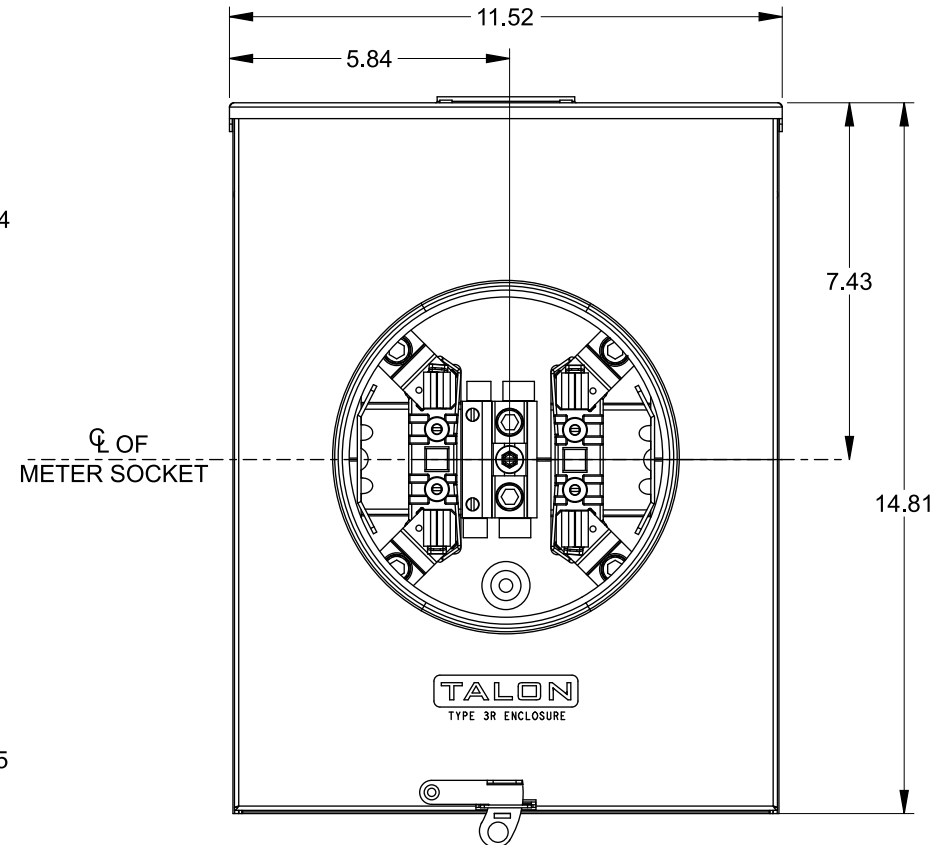

## Accessories

CONDUIT HUBS (RX Type)	
TRADE SIZE	CATALOG No.
1-1/4 INCH	EC38597 or H38597-2
1-1/2 INCH	EC38598 or H38598-2
2 INCH	EC38599 or H38599-2
2-1/2 INCH	EC38600 or H38600-2

Hub Cover Plate EC38595 or H38595-1

Meter Opening Cover Plate

Cat No: H659-0162

5th Jaw Kit

Cat. No: EC659-0121

## Connectors, Wire Sizes and Torques

CONNECTOR	WIRE SIZE	TORQUE
LINE, LOAD, NEUTRAL*	#6 - 350 kcmil	250 IN.-LBS.
GROUND	#2 - 14 AWG	50 IN.-LBS.

\* External Hex Drive 1/2"

\* Internal Hex Drive 5/16"

VIEW SHOWN WITH COVER REMOVED

© 2015 Copyright Siemens Industry, Inc.

**TALON**

**Meter Socket**

Description: **200A Cont, 4 Jaw, UAT4, 600V AC, Aluminum Enclosure**

JEL 6/30/15 DO NOT SCALE DRAWING Dwg No: **UAT437-0GF**