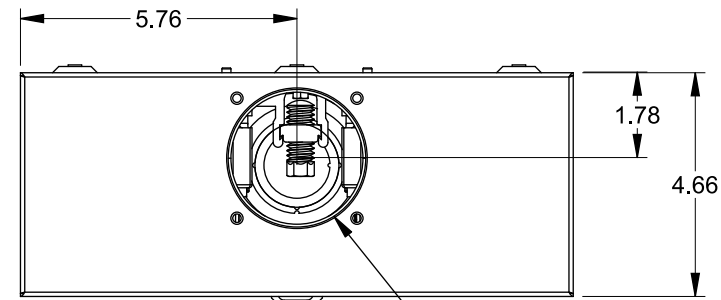

## Features and Ratings

- Ringless Type Meter Socket
- 200A Continuous, 250A Max., 600V AC
- Outdoor Enclosure (NEMA Type 3R)
- Aluminum Enclosure
- 1 Phase, 3 Wire
- 4 Jaw Meter Socket
- Meter Socket Type UAT4
- For Overhead or Underground Service
- Small Hub Opening
- Stainless Steel Hasp and Latch

## Accessories

CONDUIT HUBS (RX Type)	
TRADE SIZE	CATALOG No.
1-1/4 INCH	EC38597 or H38597-2
1-1/2 INCH	EC38598 or H38598-2
2 INCH	EC38599 or H38599-2
2-1/2 INCH	EC38600 or H38600-2

Hub Cover Plate EC38595 or H38595-1

## Connectors, Wire Sizes and Torques

CONNECTOR	WIRE SIZE	TORQUE
LINE, LOAD, NEUTRAL*	#6 - 350 kcmil	250 IN.-LBS.
GROUND	#2 - 14 AWG	50 IN.-LBS.

\* External Hex Drive 1/2"

\* Internal Hex Drive 5/16"

VIEW SHOWN WITH COVER REMOVED

© 2015 Copyright Siemens Industry, Inc.

**TALON**

**Meter Socket**

Description: **200A Cont, 4 Jaw, UAT4, 600V AC, Aluminum Enclosure**

JEL 6/30/15 DO NOT SCALE DRAWING Dwg No: **UAT437-0GF**