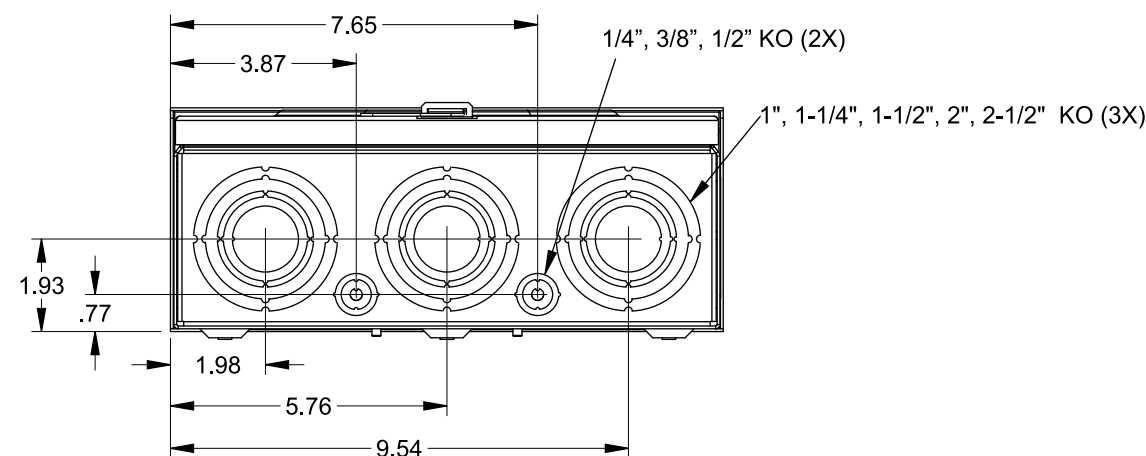

## Accessories

CONDUIT HUBS (RX Type)	
TRADE SIZE	CATALOG No.
1-1/4 INCH	EC38597 or H38597-2
1-1/2 INCH	EC38598 or H38598-2
2 INCH	EC38599 or H38599-2
2-1/2 INCH	EC38600 or H38600-2

Hub Cover Plate EC38595 or H38595-1

Meter Opening Cover Plate

Cat No: H659-0162

5th Jaw Kit

Cat. No: EC659-0121

## Connectors, Wire Sizes and Torques

CONNECTOR	WIRE SIZE	TORQUE
LINE, LOAD, NEUTRAL*	#6 - 350 kcmil	250 IN.-LBS.
GROUND	#2 - 14 AWG	50 IN.-LBS.

\* External Hex Drive 1/2"

\* Internal Hex Drive 5/16"

VIEW SHOWN WITH COVER REMOVED