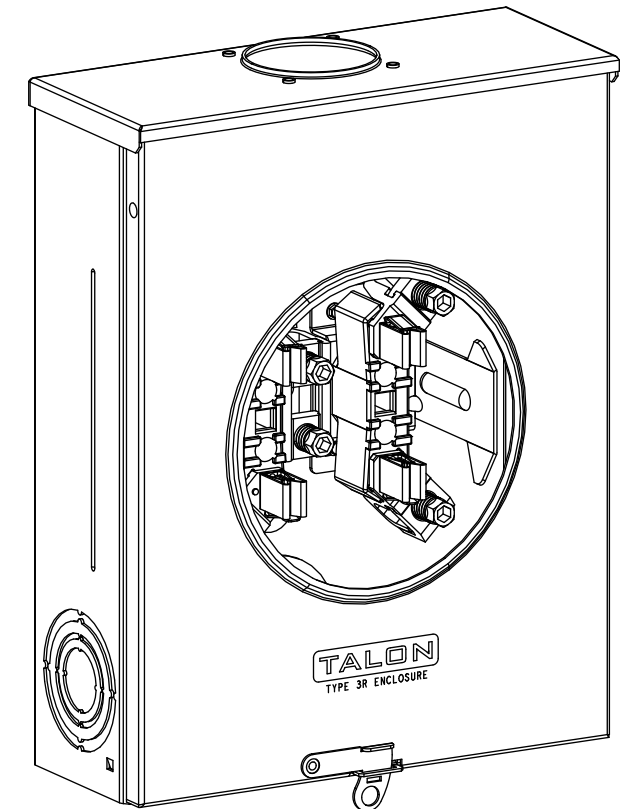

## Accessories

CONDUIT HUBS (RX Type)	
TRADE SIZE	CATALOG No.
1-1/4 INCH	EC38597 or H38597-2
1-1/2 INCH	EC38598 or H38598-2
2 INCH	EC38599 or H38599-2
2-1/2 INCH	EC38600 or H38600-2

Hub Cover Plate EC38595 or H38595-1

Meter Opening Cover Plate

Cat No: H659-0162

5th Jaw Kit

Cat. No: EC659-0121

© 2015 Copyright Siemens Industry, Inc.

**TALON**

**Meter Socket**

Description: **200A Cont, 4 Jaw, UAT4, 600V AC, Aluminum Enclosure**

JEL 6/30/15 DO NOT SCALE DRAWING Dwg No: **UAT437-0GF**