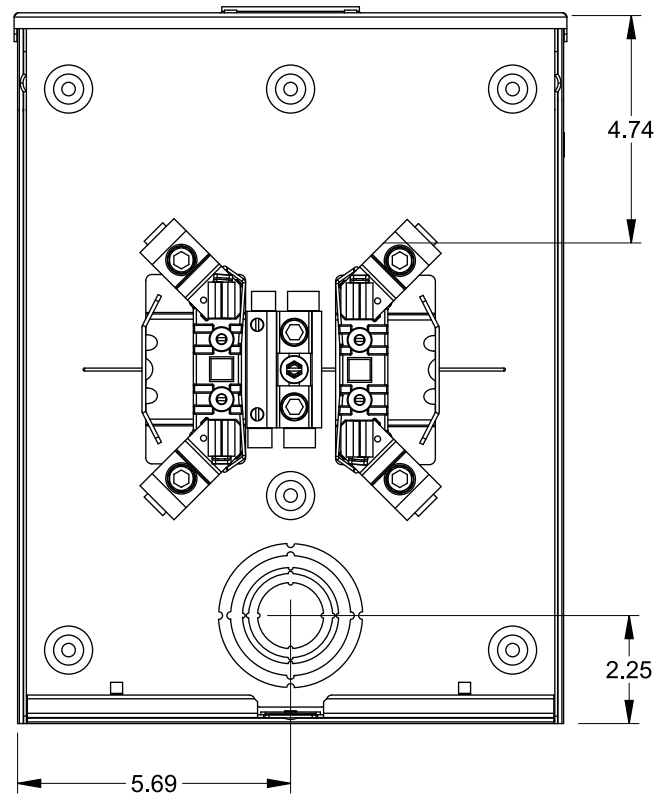

## Accessories

CONDUIT HUBS (RX Type)	
TRADE SIZE	CATALOG No.
1-1/4 INCH	EC38597 or H38597-2
1-1/2 INCH	EC38598 or H38598-2
2 INCH	EC38599 or H38599-2
2-1/2 INCH	EC38600 or H38600-2

Hub Cover Plate EC38595 or H38595-1

Meter Opening Cover Plate

Cat No: H659-0162

5th Jaw Kit

Cat. No: EC659-0121

## Connectors, Wire Sizes and Torques

CONNECTOR	WIRE SIZE	TORQUE
LINE, LOAD, NEUTRAL*	#6 - 350 kcmil	250 IN.-LBS.
GROUND	#2 - 14 AWG	50 IN.-LBS.

\* External Hex Drive 1/2"

\* Internal Hex Drive 5/16"

VIEW SHOWN WITH COVER REMOVED

© 2015 Copyright Siemens Industry, Inc.

**TALON**

**Meter Socket**

Description: **200A Cont, 4 Jaw, UAT4, 600V AC, Aluminum Enclosure**

JEL 6/30/15 DO NOT SCALE DRAWING Dwg No: **UAT437-0GF**