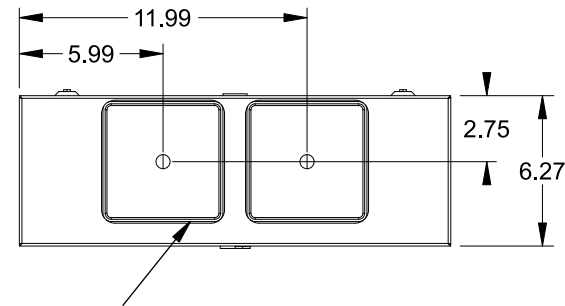

Catalog Number: 9810-9544

Features and Ratings

- Ringless Type Meter Socket
- 480A Continuous, 600A Max., 300V AC
- Outdoor Enclosure (NEMA Type 3R)
- Painted G90 Steel Enclosure
- 1 Phase, 3-Wire
- Meter Socket Type K-4UT
- For Overhead & Underground Service
- HD Type Hub Openings, 2 Cover Plates Installed

(2) TYPE HD (LARGE) HUB OPENING COVER PLATES INSTALLED

Accessories

CONDUIT HUBS (HD Type)	
TRADE SIZE	CATALOG No.
3 INCH	EC56856 or H56856-2
3-1/2 INCH	EC56857 or H56857-2
4 INCH	EC56858 or H56858-2
Hub Cover Plate	EC56933 or H56933S

K4 Lexan Shield Cat No: 5007400-K K4 Manual Bypass Cat No: H56495
 Blank Sliding Cover
 Steel - Cat. No: HA-300529-3
 Aluminum - Cat. No: HA-300529-4

Connectors, Wire Sizes and Torques

CONNECTOR	PART No.	WIRE SIZE	HEX DRIVE	TORQUE
LINE	56427	(2) #6 - 350 kcmil	5/16"	275 IN-LBS.
LOAD	56425	(2) #6 - 350 kcmil	5/16"	275 IN-LBS.
NEUTRAL	56426	(4) #6 - 350 kcmil	5/16"	275 IN-LBS.
GROUND	56734	#6 - 250 kcmil	5/16"	275 IN-LBS.

VIEW SHOWN WITH COVER REMOVED

Meter Socket

Description: **480A Cont, 4 Terminal, K-4UT, 300V AC, Painted Steel Enclosure**