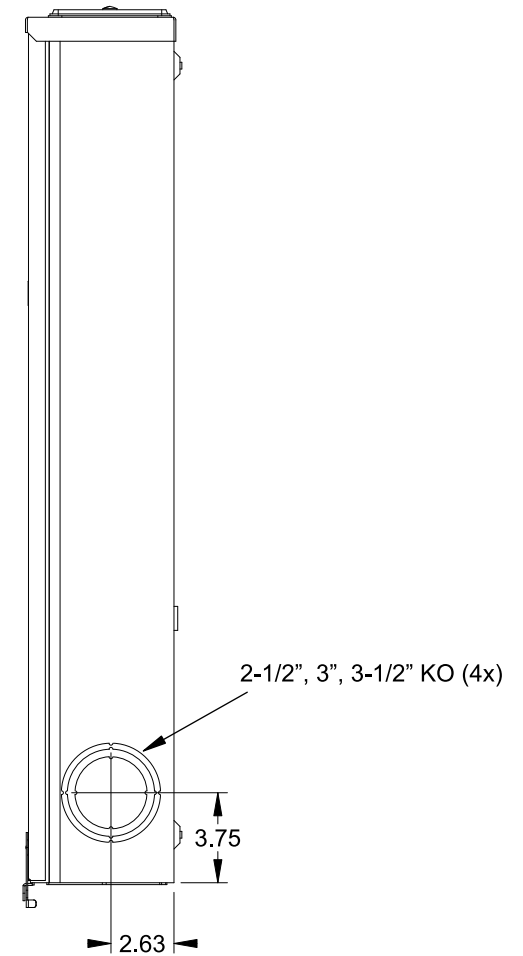

Catalog Number: 9810-9544

Features and Ratings

- Ringless Type Meter Socket
- 480A Continuous, 600A Max., 300V AC
- Outdoor Enclosure (NEMA Type 3R)
- Painted G90 Steel Enclosure
- 1 Phase, 3-Wire
- Meter Socket Type K-4UT
- For Overhead & Underground Service
- HD Type Hub Openings, 2 Cover Plates Installed

(2) TYPE HD (LARGE) HUB OPENING COVER PLATES INSTALLED

Accessories

CONDUIT HUBS (HD Type)	
TRADE SIZE	CATALOG No.
3 INCH	EC56856 or H56856-2
3-1/2 INCH	EC56857 or H56857-2
4 INCH	EC56858 or H56858-2
Hub Cover Plate	EC56933 or H56933S

K4 Lexan Shield Cat No: 5007400-K K4 Manual Bypass Cat No: H56495
 Blank Sliding Cover
 Steel - Cat. No: HA-300529-3
 Aluminum - Cat. No: HA-300529-4

Connectors, Wire Sizes and Torques

CONNECTOR	PART No.	WIRE SIZE	HEX DRIVE	TORQUE
LINE	56427	(2) #6 - 350 kcmil	5/16"	275 IN-LBS.
LOAD	56425	(2) #6 - 350 kcmil	5/16"	275 IN-LBS.
NEUTRAL	56426	(4) #6 - 350 kcmil	5/16"	275 IN-LBS.
GROUND	56734	#6 - 250 kcmil	5/16"	275 IN-LBS.

VIEW SHOWN WITH COVER REMOVED

Meter Socket

Description: **480A Cont, 4 Terminal, K-4UT, 300V AC, Painted Steel Enclosure**