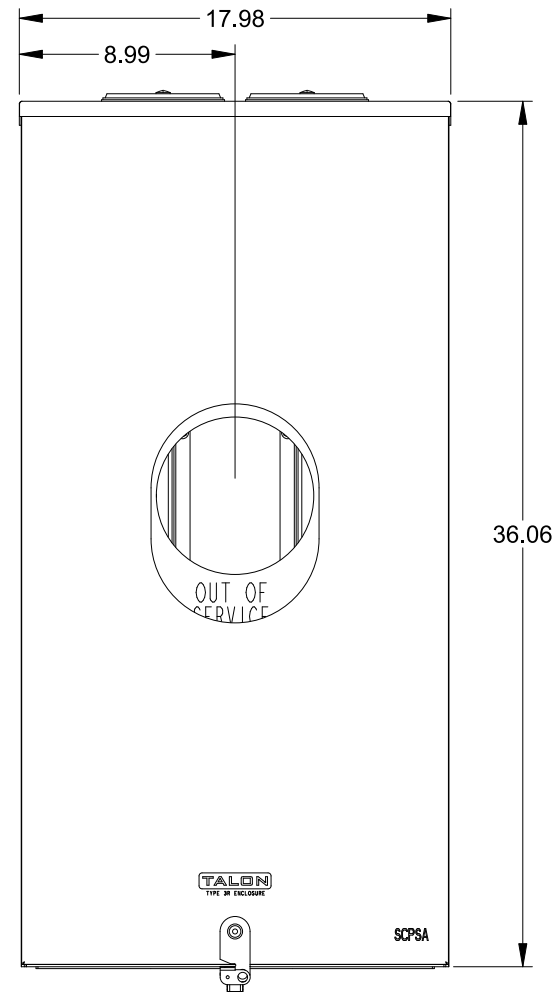

Catalog Number: 9810-9544

Features and Ratings

- Ringless Type Meter Socket
- 480A Continuous, 600A Max., 300V AC
- Outdoor Enclosure (NEMA Type 3R)
- Painted G90 Steel Enclosure
- 1 Phase, 3-Wire
- Meter Socket Type K-4UT
- For Overhead & Underground Service
- HD Type Hub Openings, 2 Cover Plates Installed

(2) TYPE HD (LARGE) HUB OPENING COVER PLATES INSTALLED

Accessories

CONDUIT HUBS (HD Type)	
TRADE SIZE	CATALOG No.
3 INCH	EC56856 or H56856-2
3-1/2 INCH	EC56857 or H56857-2
4 INCH	EC56858 or H56858-2
Hub Cover Plate	EC56933 or H56933S

K4 Lexan Shield Cat No: 5007400-K K4 Manual Bypass Cat No: H56495
 Blank Sliding Cover
 Steel - Cat. No: HA-300529-3
 Aluminum - Cat. No: HA-300529-4

Connectors, Wire Sizes and Torques

CONNECTOR	PART No.	WIRE SIZE	HEX DRIVE	TORQUE
LINE	56427	(2) #6 - 350 kcmil	5/16"	275 IN-LBS.
LOAD	56425	(2) #6 - 350 kcmil	5/16"	275 IN-LBS.
NEUTRAL	56426	(4) #6 - 350 kcmil	5/16"	275 IN-LBS.
GROUND	56734	#6 - 250 kcmil	5/16"	275 IN-LBS.

VIEW SHOWN WITH COVER REMOVED

Meter Socket

Description: **480A Cont, 4 Terminal, K-4UT, 300V AC, Painted Steel Enclosure**