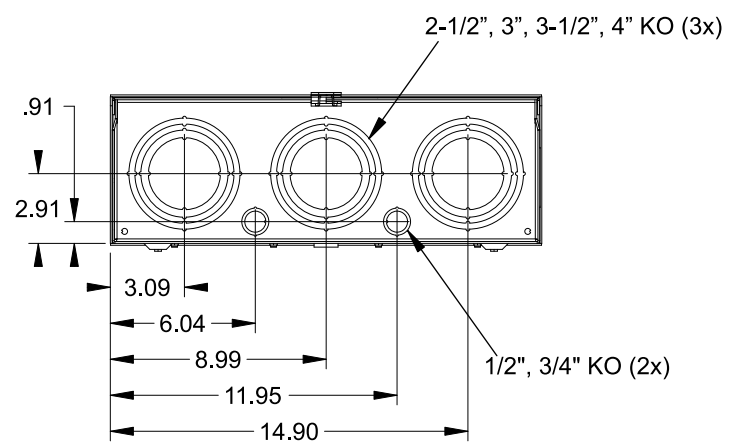

Catalog Number: 9810-9544

Features and Ratings

- Ringless Type Meter Socket
- 480A Continuous, 600A Max., 300V AC
- Outdoor Enclosure (NEMA Type 3R)
- Painted G90 Steel Enclosure
- 1 Phase, 3-Wire
- Meter Socket Type K-4UT
- For Overhead & Underground Service
- HD Type Hub Openings, 2 Cover Plates Installed

(2) TYPE HD (LARGE) HUB OPENING COVER PLATES INSTALLED

Accessories

CONDUIT HUBS (HD Type)	
TRADE SIZE	CATALOG No.
3 INCH	EC56856 or H56856-2
3-1/2 INCH	EC56857 or H56857-2
4 INCH	EC56858 or H56858-2
Hub Cover Plate	EC56933 or H56933S

K4 Lexan Shield Cat No: 5007400-K K4 Manual Bypass Cat No: H56495
 Blank Sliding Cover
 Steel - Cat. No: HA-300529-3
 Aluminum - Cat. No: HA-300529-4

Connectors, Wire Sizes and Torques

CONNECTOR	PART No.	WIRE SIZE	HEX DRIVE	TORQUE
LINE	56427	(2) #6 - 350 kcmil	5/16"	275 IN-LBS.
LOAD	56425	(2) #6 - 350 kcmil	5/16"	275 IN-LBS.
NEUTRAL	56426	(4) #6 - 350 kcmil	5/16"	275 IN-LBS.
GROUND	56734	#6 - 250 kcmil	5/16"	275 IN-LBS.

VIEW SHOWN WITH COVER REMOVED

Meter Socket

Description: **480A Cont, 4 Terminal, K-4UT, 300V AC, Painted Steel Enclosure**