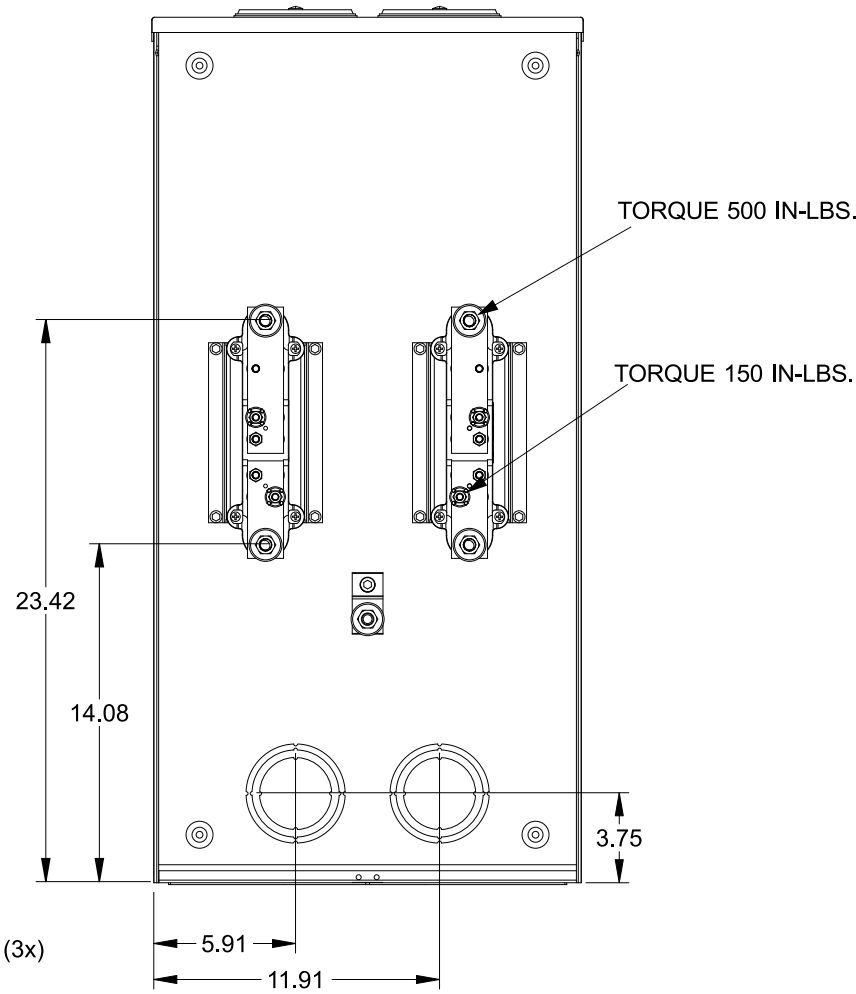

Catalog Number: 9810-9544

Features and Ratings

- Ringless Type Meter Socket
- 480A Continuous, 600A Max., 300V AC
- Outdoor Enclosure (NEMA Type 3R)
- Painted G90 Steel Enclosure
- 1 Phase, 3-Wire
- Meter Socket Type K-4UT
- For Overhead & Underground Service
- HD Type Hub Openings, 2 Cover Plates Installed

(2) TYPE HD (LARGE) HUB OPENING COVER PLATES INSTALLED

Accessories

CONDUIT HUBS (HD Type)	
TRADE SIZE	CATALOG No.
3 INCH	EC56856 or H56856-2
3-1/2 INCH	EC56857 or H56857-2
4 INCH	EC56858 or H56858-2
Hub Cover Plate	EC56933 or H56933S

K4 Lexan Shield Cat No: 5007400-K K4 Manual Bypass Cat No: H56495
 Blank Sliding Cover
 Steel - Cat. No: HA-300529-3
 Aluminum - Cat. No: HA-300529-4

Connectors, Wire Sizes and Torques

CONNECTOR	PART No.	WIRE SIZE	HEX DRIVE	TORQUE
LINE	56427	(2) #6 - 350 kcmil	5/16"	275 IN-LBS.
LOAD	56425	(2) #6 - 350 kcmil	5/16"	275 IN-LBS.
NEUTRAL	56426	(4) #6 - 350 kcmil	5/16"	275 IN-LBS.
GROUND	56734	#6 - 250 kcmil	5/16"	275 IN-LBS.

VIEW SHOWN WITH COVER REMOVED

Meter Socket

Description: **480A Cont, 4 Terminal, K-4UT, 300V AC, Painted Steel Enclosure**