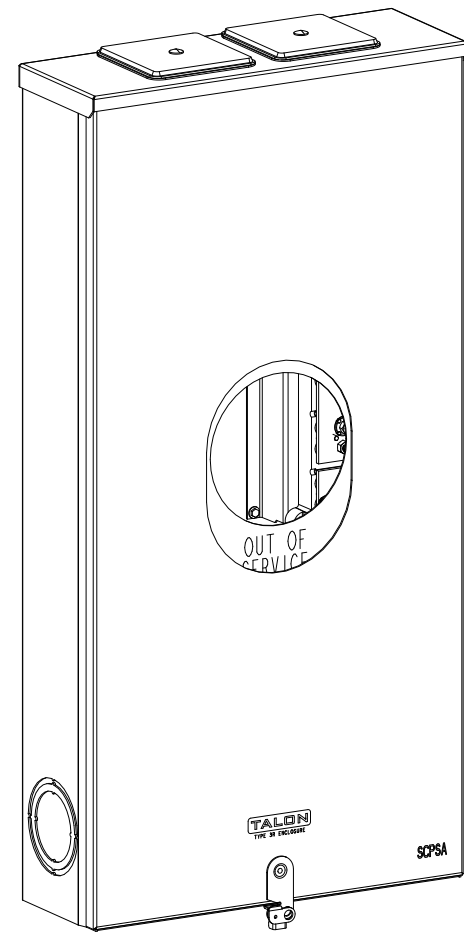

Catalog Number: 9810-9544

Features and Ratings

- Ringless Type Meter Socket
- 480A Continuous, 600A Max., 300V AC
- Outdoor Enclosure (NEMA Type 3R)
- Painted G90 Steel Enclosure
- 1 Phase, 3-Wire
- Meter Socket Type K-4UT
- For Overhead & Underground Service
- HD Type Hub Openings, 2 Cover Plates Installed

(2) TYPE HD (LARGE) HUB OPENING COVER PLATES INSTALLED

Accessories

CONDUIT HUBS (HD Type)	
TRADE SIZE	CATALOG No.
3 INCH	EC56856 or H56856-2
3-1/2 INCH	EC56857 or H56857-2
4 INCH	EC56858 or H56858-2
Hub Cover Plate	EC56933 or H56933S

K4 Lexan Shield Cat No: 5007400-K K4 Manual Bypass Cat No: H56495
 Blank Sliding Cover
 Steel - Cat. No: HA-300529-3
 Aluminum - Cat. No: HA-300529-4

Connectors, Wire Sizes and Torques

CONNECTOR	PART No.	WIRE SIZE	HEX DRIVE	TORQUE
LINE	56427	(2) #6 - 350 kcmil	5/16"	275 IN-LBS.
LOAD	56425	(2) #6 - 350 kcmil	5/16"	275 IN-LBS.
NEUTRAL	56426	(4) #6 - 350 kcmil	5/16"	275 IN-LBS.
GROUND	56734	#6 - 250 kcmil	5/16"	275 IN-LBS.

VIEW SHOWN WITH COVER REMOVED

Meter Socket

Description: **480A Cont, 4 Terminal, K-4UT, 300V AC, Painted Steel Enclosure**