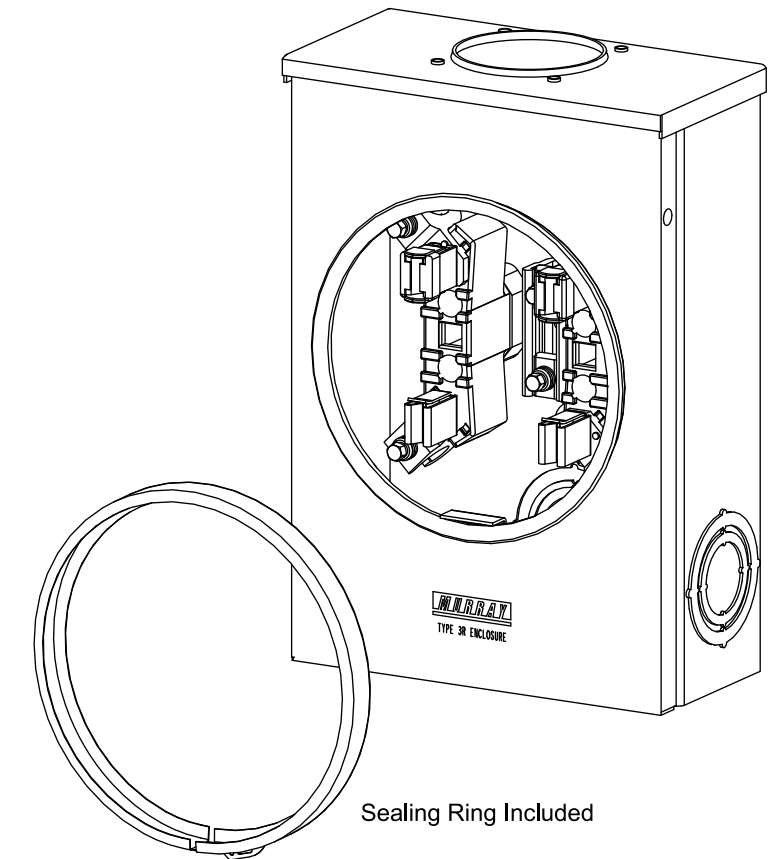

Catalog Number: SJ102AX

Features and Ratings

- Ring Type Meter Socket
- 135A Continuous, 135A Max., 600V AC
- Outdoor Enclosure (Type 3R)
- Painted Steel Enclosure
- 1 Phase, 3 Wire
- 4 Jaw Meter Socket
- Meter Socket Type UAT1
- Quad Bonded Neutral
- RX Type (Small) Hub Opening
- For Overhead Service Only

TYPE RX (SMALL) HUB OPENING

Accessories

CONDUIT HUBS (RX Type)	
TRADE SIZE	CATALOG No.
1-1/4 INCH	EC38597
1-1/2 INCH	EC38598
2 INCH	EC38599
2-1/2 INCH	EC38600

Hub Cover Plate	EC38595
-----------------	---------

Meter Opening Cover Plate
Cat No: H659-0162
5th Jaw Kit
Cat. No: EC659-0121

Connectors, Wire Sizes and Torques

CONNECTOR	WIRE SIZE	TORQUE
LINE, LOAD, NEUTRAL*	2/0 - 14 AWG	50 IN.-LBS.
GROUND	#2 - 14 AWG	50 IN.-LBS.

* External Hex Drive 5/16"

VIEW SHOWN WITH COVER REMOVED

© 2019 Copyright Siemens Industry, Inc.

MURRAY Murray Electrical Products
Siemens Industry, Inc.

Meter Socket

Description: 135A Cont, 4 Jaw, UAT1,
600V AC, Painted Steel Enclosure