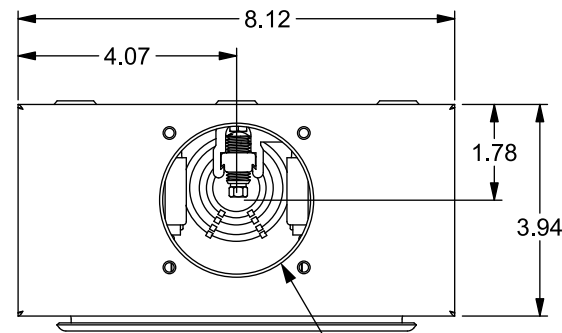

Catalog Number: SJ102AX

Features and Ratings

- Ring Type Meter Socket
- 135A Continuous, 135A Max., 600V AC
- Outdoor Enclosure (Type 3R)
- Painted Steel Enclosure
- 1 Phase, 3 Wire
- 4 Jaw Meter Socket
- Meter Socket Type UAT1
- Quad Bonded Neutral
- RX Type (Small) Hub Opening
- For Overhead Service Only

TYPE RX (SMALL) HUB OPENING

Accessories

CONDUIT HUBS (RX Type)	
TRADE SIZE	CATALOG No.
1-1/4 INCH	EC38597
1-1/2 INCH	EC38598
2 INCH	EC38599
2-1/2 INCH	EC38600

Hub Cover Plate	EC38595
-----------------	---------

Meter Opening Cover Plate
Cat No: H659-0162
5th Jaw Kit
Cat. No: EC659-0121

Connectors, Wire Sizes and Torques

CONNECTOR	WIRE SIZE	TORQUE
LINE, LOAD, NEUTRAL*	2/0 - 14 AWG	50 IN.-LBS.
GROUND	#2 - 14 AWG	50 IN.-LBS.

* External Hex Drive 5/16"

VIEW SHOWN WITH COVER REMOVED

© 2019 Copyright Siemens Industry, Inc.

MURRAY Murray Electrical Products
Siemens Industry, Inc.

Meter Socket

Description: 135A Cont, 4 Jaw, UAT1,
600V AC, Painted Steel Enclosure