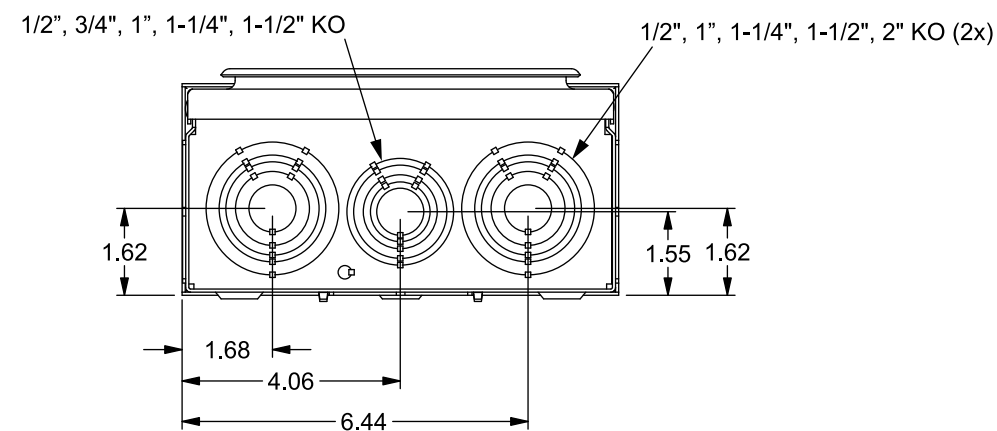

Catalog Number: SJ102AX

Features and Ratings

- Ring Type Meter Socket
- 135A Continuous, 135A Max., 600V AC
- Outdoor Enclosure (Type 3R)
- Painted Steel Enclosure
- 1 Phase, 3 Wire
- 4 Jaw Meter Socket
- Meter Socket Type UAT1
- Quad Bonded Neutral
- RX Type (Small) Hub Opening
- For Overhead Service Only

TYPE RX (SMALL) HUB OPENING

Accessories

CONDUIT HUBS (RX Type)	
TRADE SIZE	CATALOG No.
1-1/4 INCH	EC38597
1-1/2 INCH	EC38598
2 INCH	EC38599
2-1/2 INCH	EC38600

Hub Cover Plate	EC38595
-----------------	---------

Meter Opening Cover Plate
Cat No: H659-0162
5th Jaw Kit
Cat. No: EC659-0121

Connectors, Wire Sizes and Torques

CONNECTOR	WIRE SIZE	TORQUE
LINE, LOAD, NEUTRAL*	2/0 - 14 AWG	50 IN.-LBS.
GROUND	#2 - 14 AWG	50 IN.-LBS.

* External Hex Drive 5/16"

VIEW SHOWN WITH COVER REMOVED

© 2019 Copyright Siemens Industry, Inc.

MURRAY Murray Electrical Products
Siemens Industry, Inc.

Meter Socket

Description: 135A Cont, 4 Jaw, UAT1,
600V AC, Painted Steel Enclosure