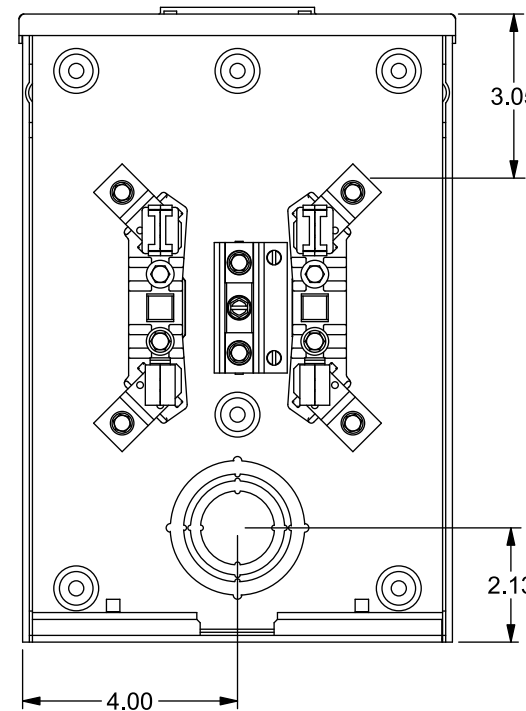

Catalog Number: SJ102AX

Features and Ratings

- Ring Type Meter Socket
- 135A Continuous, 135A Max., 600V AC
- Outdoor Enclosure (Type 3R)
- Painted Steel Enclosure
- 1 Phase, 3 Wire
- 4 Jaw Meter Socket
- Meter Socket Type UAT1
- Quad Bonded Neutral
- RX Type (Small) Hub Opening
- For Overhead Service Only

TYPE RX (SMALL) HUB OPENING

Accessories

CONDUIT HUBS (RX Type)	
TRADE SIZE	CATALOG No.
1-1/4 INCH	EC38597
1-1/2 INCH	EC38598
2 INCH	EC38599
2-1/2 INCH	EC38600

Hub Cover Plate	EC38595
-----------------	---------

Meter Opening Cover Plate
Cat No: H659-0162
5th Jaw Kit
Cat. No: EC659-0121

Connectors, Wire Sizes and Torques

CONNECTOR	WIRE SIZE	TORQUE
LINE, LOAD, NEUTRAL*	2/0 - 14 AWG	50 IN.-LBS.
GROUND	#2 - 14 AWG	50 IN.-LBS.

* External Hex Drive 5/16"

VIEW SHOWN WITH COVER REMOVED

© 2019 Copyright Siemens Industry, Inc.

MURRAY Murray Electrical Products
Siemens Industry, Inc.

Meter Socket

Description: 135A Cont, 4 Jaw, UAT1,
600V AC, Painted Steel Enclosure