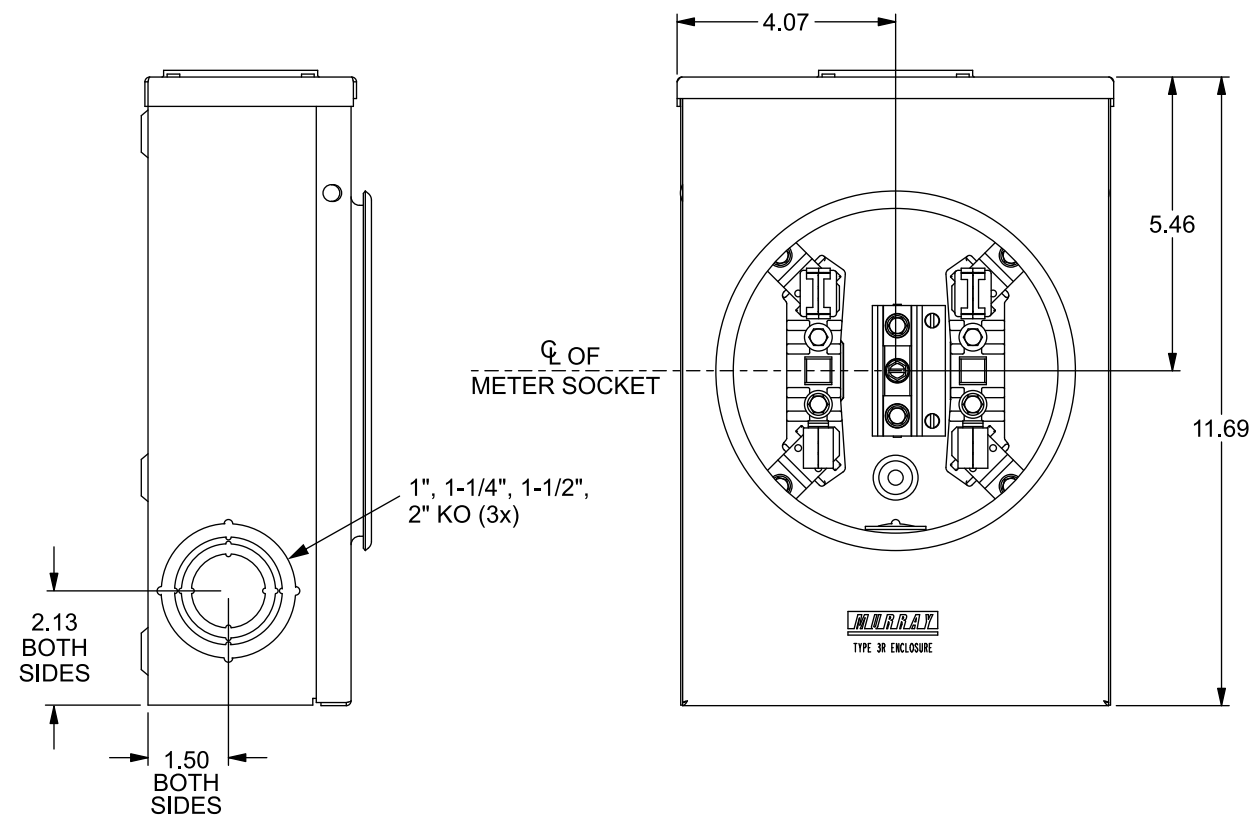

Catalog Number: SJ102AX

Features and Ratings

- Ring Type Meter Socket
- 135A Continuous, 135A Max., 600V AC
- Outdoor Enclosure (Type 3R)
- Painted Steel Enclosure
- 1 Phase, 3 Wire
- 4 Jaw Meter Socket
- Meter Socket Type UAT1
- Quad Bonded Neutral
- RX Type (Small) Hub Opening
- For Overhead Service Only

TYPE RX (SMALL) HUB OPENING

Accessories

CONDUIT HUBS (RX Type)	
TRADE SIZE	CATALOG No.
1-1/4 INCH	EC38597
1-1/2 INCH	EC38598
2 INCH	EC38599
2-1/2 INCH	EC38600

Hub Cover Plate	EC38595
-----------------	---------

Meter Opening Cover Plate
Cat No: H659-0162
5th Jaw Kit
Cat. No: EC659-0121

Connectors, Wire Sizes and Torques

CONNECTOR	WIRE SIZE	TORQUE
LINE, LOAD, NEUTRAL*	2/0 - 14 AWG	50 IN.-LBS.
GROUND	#2 - 14 AWG	50 IN.-LBS.

* External Hex Drive 5/16"

VIEW SHOWN WITH COVER REMOVED

© 2019 Copyright Siemens Industry, Inc.

MURRAY Murray Electrical Products
Siemens Industry, Inc.

Meter Socket

Description: 135A Cont, 4 Jaw, UAT1,
600V AC, Painted Steel Enclosure