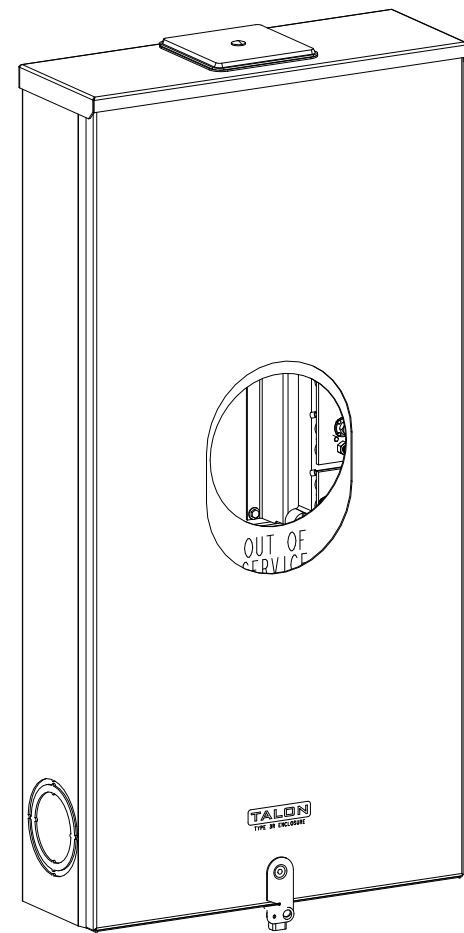

**Catalog Number: 9810-8528**

**Features and Ratings**

- Ringless Type Meter Socket
- 400A CU / 395 AL Continuous, 300V AC
- Outdoor Enclosure (NEMA Type 3R)
- Painted G90 Steel Enclosure
- 1 Phase, 3-Wire
- Meter Socket Type K-4UT
- For Overhead & Underground Service
- HD Type Hub Opening, Cover Plate Installed

TYPE HD (LARGE) HUB OPENING  
COVER PLATE INSTALLED

**Accessories**

CONDUIT HUBS (HD Type)	
TRADE SIZE	CATALOG No.
3 INCH	EC56856 or H56856-2
3-1/2 INCH	EC56857 or H56857-2
4 INCH	EC56858 or H56858-2
Hub Cover Plate	EC56933 or H56933S

**K4 Lexan Shield**      **K4 Manual Bypass**  
 Cat No: 5007400-K      Cat No: H56495

**Blank Sliding Cover**  
 Steel - Cat. No: HA-300529-3  
 Aluminum - Cat. No: HA-300529-4

**Connectors, Wire Sizes and Torques**

CONNECTOR	PART No.	WIRE SIZE	HEX DRIVE	TORQUE
LINE	56425-M	(2) #4 - 500 kcmil	3/8"	375 IN-LBS.
LOAD	56425-M	(2) #4 - 500 kcmil	3/8"	375 IN-LBS.
NEUTRAL	56490	(2) #4 - 500 kcmil	3/8"	375 IN-LBS.
GROUND	56734	#6 - 250 kcmil	5/16"	275 IN-LBS.
GROUND	36503	#14 - 2 AWG		50 IN-LBS.