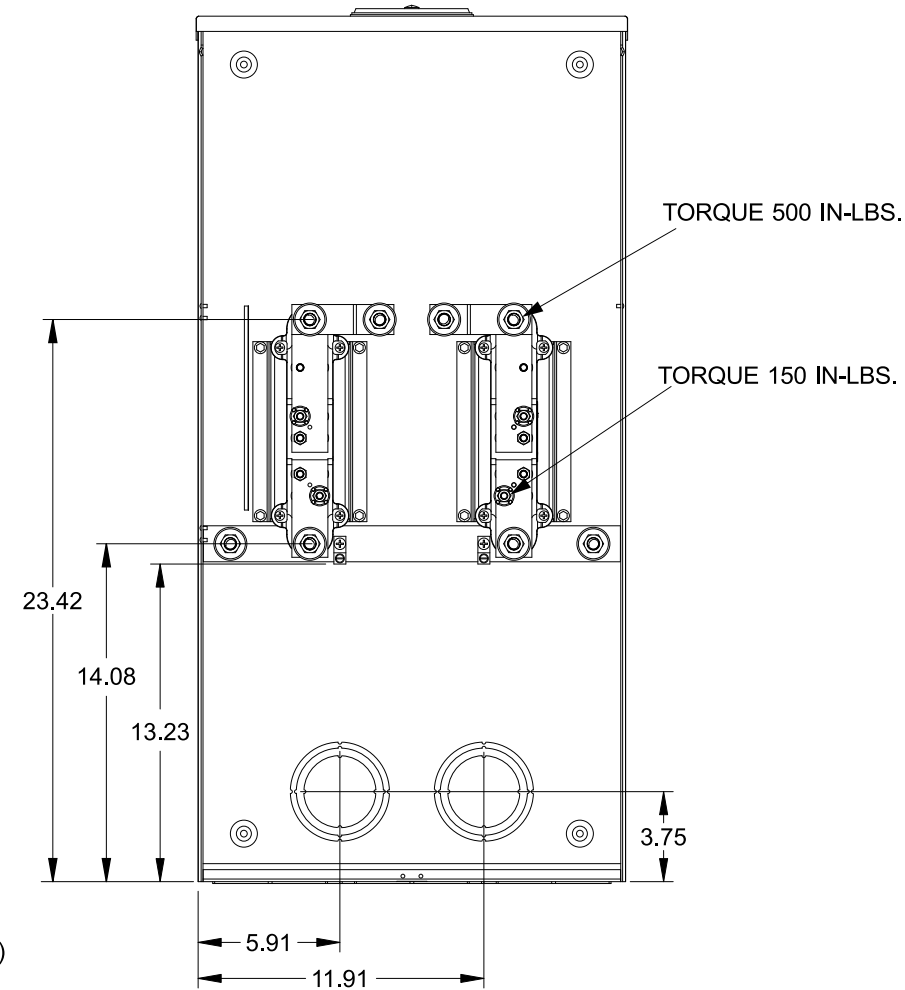

TYPE HD (LARGE) HUB OPENING  
COVER PLATE INSTALLED

**Accessories**

CONDUIT HUBS (HD Type)	
TRADE SIZE	CATALOG No.
3 INCH	EC56856 or H56856-2
3-1/2 INCH	EC56857 or H56857-2
4 INCH	EC56858 or H56858-2
Hub Cover Plate	EC56933 or H56933S

**K4 Lexan Shield**      **K4 Manual Bypass**  
 Cat No: 5007400-K      Cat No: H56495

**Blank Sliding Cover**  
 Steel - Cat. No: HA-300529-3  
 Aluminum - Cat. No: HA-300529-4

**Connectors, Wire Sizes and Torques**

CONNECTOR	PART No.	WIRE SIZE	HEX DRIVE	TORQUE
LINE	56425-M	(2) #4 - 500 kcmil	3/8"	375 IN-LBS.
LOAD	56425-M	(2) #4 - 500 kcmil	3/8"	375 IN-LBS.
NEUTRAL	56490	(2) #4 - 500 kcmil	3/8"	375 IN-LBS.
GROUND	56734	#6 - 250 kcmil	5/16"	275 IN-LBS.
GROUND	36503	#14 - 2 AWG		50 IN-LBS.

VIEW SHOWN WITH COVER REMOVED

© 2016 Copyright Siemens Industry, Inc.

**TALON**

**Meter Socket**

Description: **400A Cont, 4 Terminal, K-4UT, 300V AC, Painted Steel Enclosure**

JEL 3/18/16    DO NOT SCALE DRAWING    Dwg No: **9810-8528**