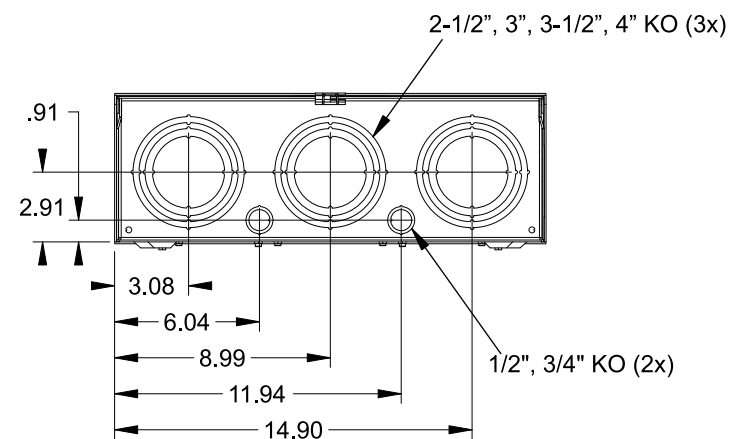

TYPE HD (LARGE) HUB OPENING  
COVER PLATE INSTALLED

**Accessories**

CONDUIT HUBS (HD Type)	
TRADE SIZE	CATALOG No.
3 INCH	EC56856 or H56856-2
3-1/2 INCH	EC56857 or H56857-2
4 INCH	EC56858 or H56858-2
Hub Cover Plate	EC56933 or H56933S

**K4 Lexan Shield**      **K4 Manual Bypass**  
 Cat No: 5007400-K      Cat No: H56495

**Blank Sliding Cover**  
 Steel - Cat. No: HA-300529-3  
 Aluminum - Cat. No: HA-300529-4

**Connectors, Wire Sizes and Torques**

CONNECTOR	PART No.	WIRE SIZE	HEX DRIVE	TORQUE
LINE	56425-M	(2) #4 - 500 kcmil	3/8"	375 IN-LBS.
LOAD	56425-M	(2) #4 - 500 kcmil	3/8"	375 IN-LBS.
NEUTRAL	56490	(2) #4 - 500 kcmil	3/8"	375 IN-LBS.
GROUND	56734	#6 - 250 kcmil	5/16"	275 IN-LBS.
GROUND	36503	#14 - 2 AWG		50 IN-LBS.

VIEW SHOWN WITH COVER REMOVED

© 2016 Copyright Siemens Industry, Inc.

**TALON**

**Meter Socket**

Description: **400A Cont, 4 Terminal, K-4UT, 300V AC, Painted Steel Enclosure**

JEL 3/18/16    DO NOT SCALE DRAWING    Dwg No: **9810-8528**