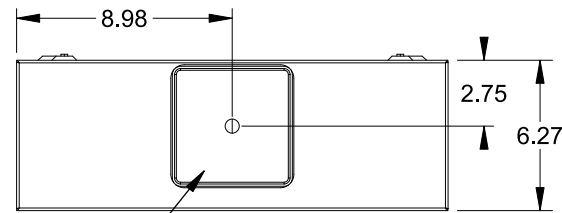

**Catalog Number: 9810-8528**

**Features and Ratings**

- Ringless Type Meter Socket
- 400A CU / 395 AL Continuous, 300V AC
- Outdoor Enclosure (NEMA Type 3R)
- Painted G90 Steel Enclosure
- 1 Phase, 3-Wire
- Meter Socket Type K-4UT
- For Overhead & Underground Service
- HD Type Hub Opening, Cover Plate Installed

TYPE HD (LARGE) HUB OPENING  
COVER PLATE INSTALLED

**Accessories**

CONDUIT HUBS (HD Type)	
TRADE SIZE	CATALOG No.
3 INCH	EC56856 or H56856-2
3-1/2 INCH	EC56857 or H56857-2
4 INCH	EC56858 or H56858-2
Hub Cover Plate	EC56933 or H56933S

CONNECTOR	PART No.	WIRE SIZE	HEX DRIVE	TORQUE
LINE	56425-M	(2) #4 - 500 kcmil	3/8"	375 IN-LBS.
LOAD	56425-M	(2) #4 - 500 kcmil	3/8"	375 IN-LBS.
NEUTRAL	56490	(2) #4 - 500 kcmil	3/8"	375 IN-LBS.
GROUND	56734	#6 - 250 kcmil	5/16"	275 IN-LBS.
GROUND	36503	#14 - 2 AWG		50 IN-LBS.

VIEW SHOWN WITH COVER REMOVED

© 2016 Copyright Siemens Industry, Inc.

**TALON**

**Meter Socket**

Description: **400A Cont, 4 Terminal, K-4UT, 300V AC, Painted Steel Enclosure**

JEL 3/18/16    DO NOT SCALE DRAWING    Dwg No: **9810-8528**