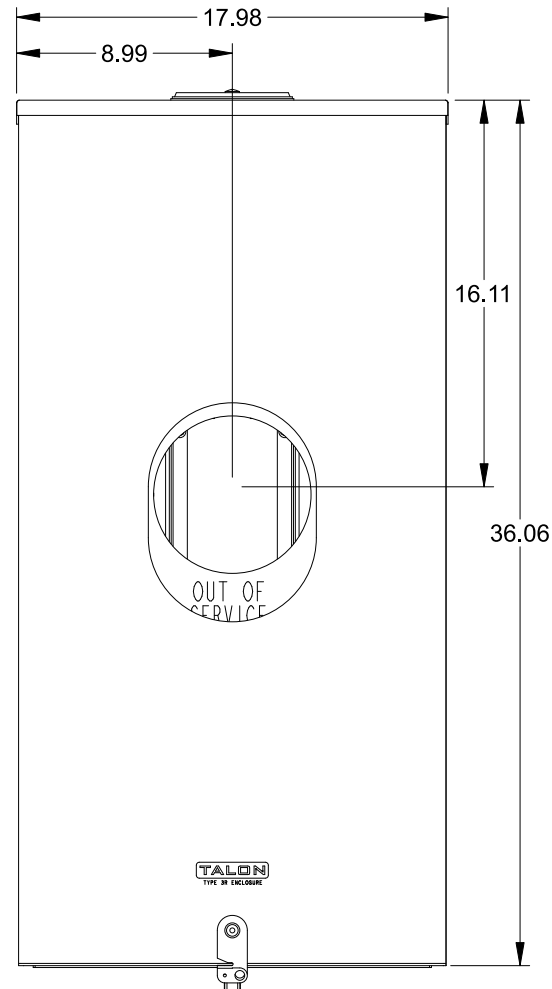

**Catalog Number: 9810-8528**

**Features and Ratings**

- Ringless Type Meter Socket
- 400A CU / 395 AL Continuous, 300V AC
- Outdoor Enclosure (NEMA Type 3R)
- Painted G90 Steel Enclosure
- 1 Phase, 3-Wire
- Meter Socket Type K-4UT
- For Overhead & Underground Service
- HD Type Hub Opening, Cover Plate Installed

TYPE HD (LARGE) HUB OPENING  
COVER PLATE INSTALLED

**Accessories**

CONDUIT HUBS (HD Type)	
TRADE SIZE	CATALOG No.
3 INCH	EC56856 or H56856-2
3-1/2 INCH	EC56857 or H56857-2
4 INCH	EC56858 or H56858-2
Hub Cover Plate	EC56933 or H56933S

CONNECTOR	PART No.	WIRE SIZE	HEX DRIVE	TORQUE
LINE	56425-M	(2) #4 - 500 kcmil	3/8"	375 IN-LBS.
LOAD	56425-M	(2) #4 - 500 kcmil	3/8"	375 IN-LBS.
NEUTRAL	56490	(2) #4 - 500 kcmil	3/8"	375 IN-LBS.
GROUND	56734	#6 - 250 kcmil	5/16"	275 IN-LBS.
GROUND	36503	#14 - 2 AWG		50 IN-LBS.

VIEW SHOWN WITH COVER REMOVED

© 2016 Copyright Siemens Industry, Inc.

**TALON**

**Meter Socket**

Description: **400A Cont, 4 Terminal, K-4UT, 300V AC, Painted Steel Enclosure**

JEL 3/18/16    DO NOT SCALE DRAWING    Dwg No: **9810-8528**