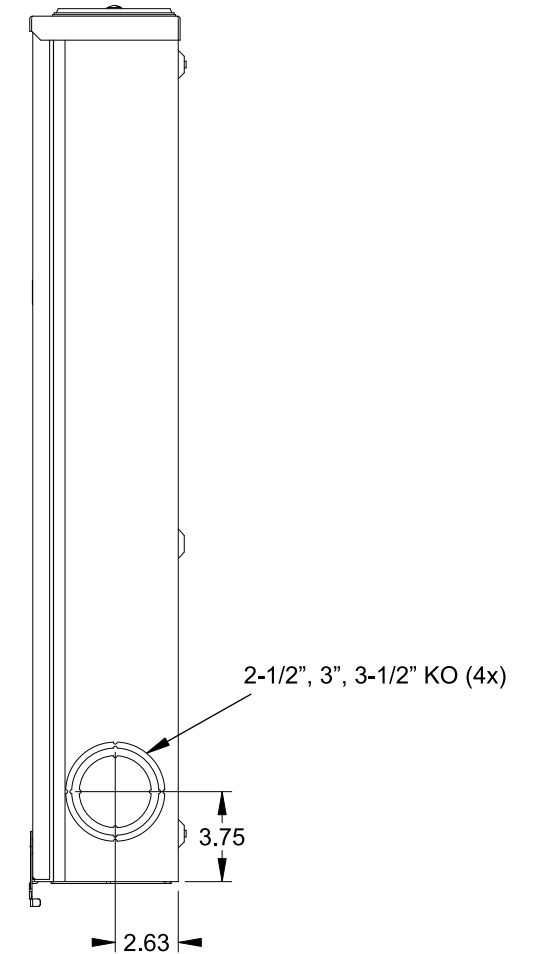

TYPE HD (LARGE) HUB OPENING  
COVER PLATE INSTALLED

**Accessories**

CONDUIT HUBS (HD Type)	
TRADE SIZE	CATALOG No.
3 INCH	EC56856 or H56856-2
3-1/2 INCH	EC56857 or H56857-2
4 INCH	EC56858 or H56858-2
Hub Cover Plate	EC56933 or H56933S

**K4 Lexan Shield**      **K4 Manual Bypass**  
 Cat No: 5007400-K      Cat No: H56495

**Blank Sliding Cover**  
 Steel - Cat. No: HA-300529-3  
 Aluminum - Cat. No: HA-300529-4

**Connectors, Wire Sizes and Torques**

CONNECTOR	PART No.	WIRE SIZE	HEX DRIVE	TORQUE
LINE	56425-M	(2) #4 - 500 kcmil	3/8"	375 IN-LBS.
LOAD	56425-M	(2) #4 - 500 kcmil	3/8"	375 IN-LBS.
NEUTRAL	56490	(2) #4 - 500 kcmil	3/8"	375 IN-LBS.
GROUND	56734	#6 - 250 kcmil	5/16"	275 IN-LBS.
GROUND	36503	#14 - 2 AWG		50 IN-LBS.

VIEW SHOWN WITH COVER REMOVED

© 2016 Copyright Siemens Industry, Inc.

**TALON**

**Meter Socket**

Description: **400A Cont, 4 Terminal, K-4UT, 300V AC, Painted Steel Enclosure**

JEL 3/18/16    DO NOT SCALE DRAWING    Dwg No: **9810-8528**