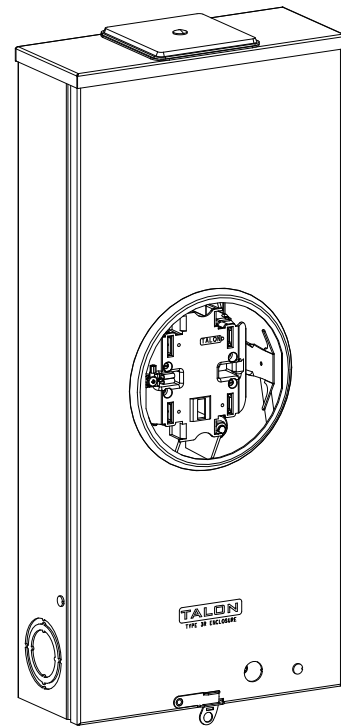

## Features and Ratings

- Ringless Type Meter Socket
- 320A Continuous, 400A Max., 600V AC
- Outdoor Enclosure (NEMA Type 3R)
- Painted G90 Steel Enclosure
- 1 Phase, Commercial Socket
- 5 Jaw Meter Socket
- Meter Socket Type HQ-5SUT
- For Overhead & Underground Service
- HD Type Hub Opening w/Large Coverplate
- Lever Bypass
- 7/8" Barrel Lock Provision w/Bracket

LARGE COVERPLATE

VIEW SHOWN WITH COVER REMOVED

## Accessories

CONDUIT HUBS (HD Type)	
TRADE SIZE	CATALOG No.
3 INCH	EC56856 or H56856-2
3-1/2 INCH	EC56857 or H56857-2
4 INCH	EC56858 or H56858-2
Hub Cover Plate	EC56933 or H56933S

### Meter Opening Cover Plate

Cat No: H659-0162