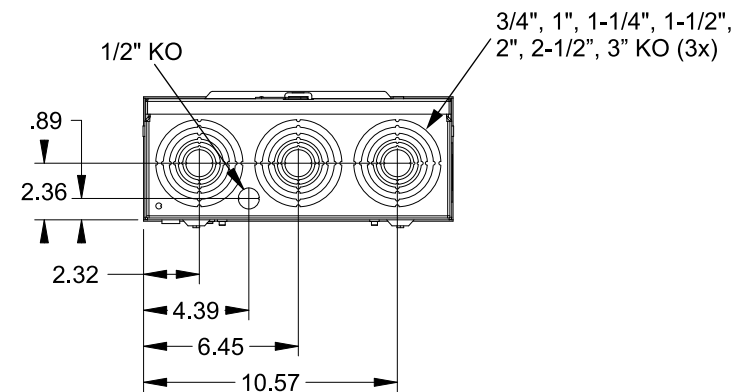

## Features and Ratings

- Ringless Type Meter Socket
- 320A Continuous, 400A Max., 600V AC
- Outdoor Enclosure (NEMA Type 3R)
- Painted G90 Steel Enclosure
- 1 Phase, Commercial Socket
- 5 Jaw Meter Socket
- Meter Socket Type HQ-5SUT
- For Overhead & Underground Service
- HD Type Hub Opening w/Large Coverplate
- Lever Bypass
- 7/8" Barrel Lock Provision w/Bracket

## Accessories

CONDUIT HUBS (HD Type)	
TRADE SIZE	CATALOG No.
3 INCH	EC56856 or H56856-2
3-1/2 INCH	EC56857 or H56857-2
4 INCH	EC56858 or H56858-2
Hub Cover Plate	EC56933 or H56933S

## Connectors, Wire Sizes and Torques

CONNECTOR	PART No.	WIRE SIZE	HEX DRIVE	TORQUE
LINE,LOAD,NEUTRAL	55890-1	#6 - 350 kcmil	5/16"	275 IN-LBS.
GROUND	36503	#14 - 2 AWG	..	50 IN-LBS.

© 2016 Copyright Siemens Industry, Inc.

**TALON**

**Meter Socket**

Description: **320A Cont, 5 Jaw, HQ-5SUT, 600V AC, Painted Steel Enclosure**

JEL 3/18/16 DO NOT SCALE DRAWING Dwg No: **47605-02SP**