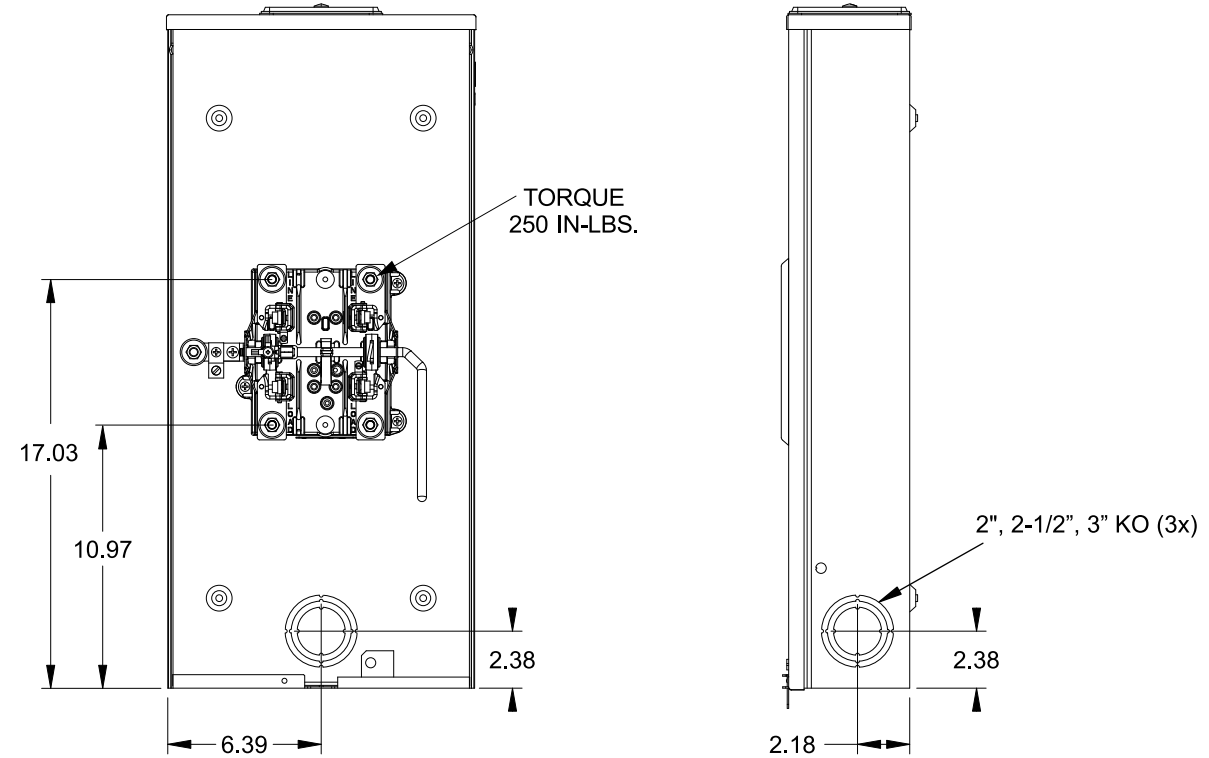

## Features and Ratings

- Ringless Type Meter Socket
- 320A Continuous, 400A Max., 600V AC
- Outdoor Enclosure (NEMA Type 3R)
- Painted G90 Steel Enclosure
- 1 Phase, Commercial Socket
- 5 Jaw Meter Socket
- Meter Socket Type HQ-5SUT
- For Overhead & Underground Service
- HD Type Hub Opening w/Large Coverplate
- Lever Bypass
- 7/8" Barrel Lock Provision w/Bracket

LARGE COVERPLATE

VIEW SHOWN WITH COVER REMOVED

## Accessories

CONDUIT HUBS (HD Type)	
TRADE SIZE	CATALOG No.
3 INCH	EC56856 or H56856-2
3-1/2 INCH	EC56857 or H56857-2
4 INCH	EC56858 or H56858-2
Hub Cover Plate	EC56933 or H56933S

## Connectors, Wire Sizes and Torques

CONNECTOR	PART No.	WIRE SIZE	HEX DRIVE	TORQUE
LINE,LOAD,NEUTRAL	55890-1	#6 - 350 kcmil	5/16"	275 IN-LBS.
GROUND	36503	#14 - 2 AWG	..	50 IN-LBS.

© 2016 Copyright Siemens Industry, Inc.