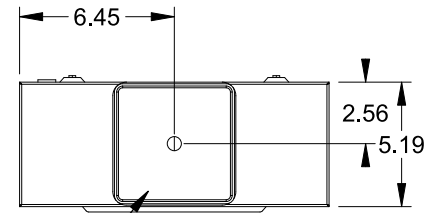

Catalog Number: 47605-02SP

Features and Ratings

- Ringless Type Meter Socket
- 320A Continuous, 400A Max., 600V AC
- Outdoor Enclosure (NEMA Type 3R)
- Painted G90 Steel Enclosure
- 1 Phase, Commercial Socket
- 5 Jaw Meter Socket
- Meter Socket Type HQ-5SUT
- For Overhead & Underground Service
- HD Type Hub Opening w/Large Coverplate
- Lever Bypass
- 7/8" Barrel Lock Provision w/Bracket

LARGE COVERPLATE