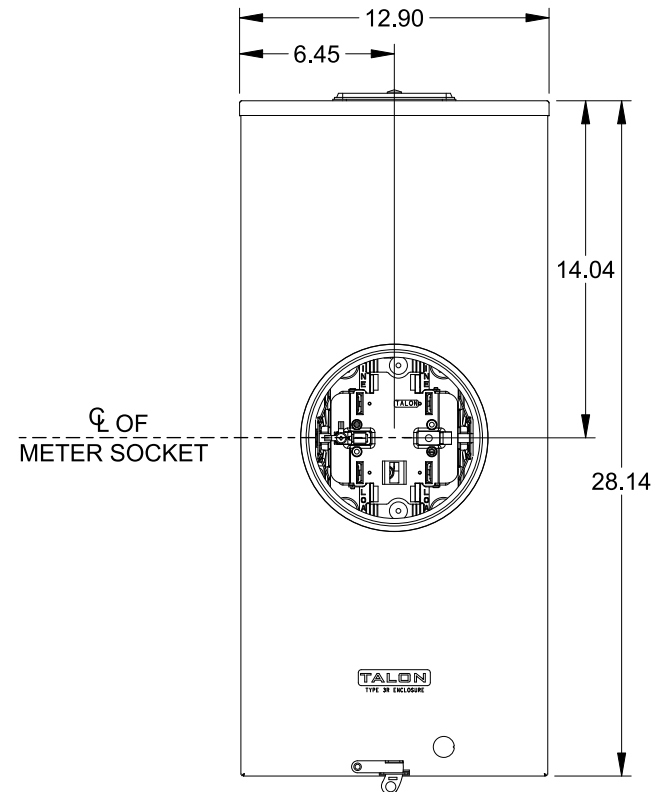

Catalog Number: 47605-02SP

Features and Ratings

- Ringless Type Meter Socket
- 320A Continuous, 400A Max., 600V AC
- Outdoor Enclosure (NEMA Type 3R)
- Painted G90 Steel Enclosure
- 1 Phase, Commercial Socket
- 5 Jaw Meter Socket
- Meter Socket Type HQ-5SUT
- For Overhead & Underground Service
- HD Type Hub Opening w/Large Coverplate
- Lever Bypass
- 7/8" Barrel Lock Provision w/Bracket