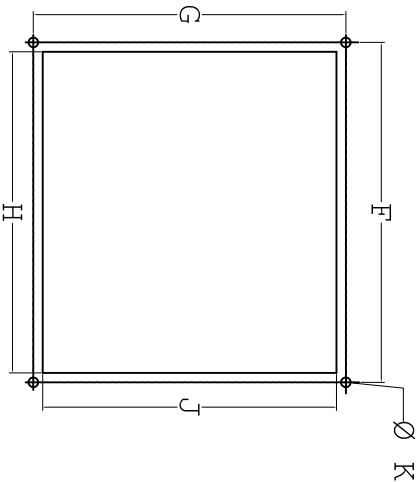

**TVSS DIMENSIONS AND WEIGHTS
TPS151**

**TYPICAL DISPLAY
PLATE CUTOUT
WITH OR WITHOUT
SURGE COUNTER**

- NOTES:**
1. OVERALL HEIGHT 5.25 (133mm) MAX.

FRONT VIEW

CONFIGURATION	DIMENSIONS INCHES (MILLIMETERS)										
	A	B	C	D	E	F	G	H	J	K	
TPS151	17.25 (442)	21.00 (537)	15.25 (391)	19.25 (493)	.50 (13)	4.62 (117)	3.43 (87)	4.30 (109)	3.60 (91)	.177 (4)	

DEVICE WEIGHT 26 LB (11.8KG) MAX

SIEMENS ENERGY & AUTOMATION, INC.

DWG NO. 43ATPS151M

SERIES TPS151