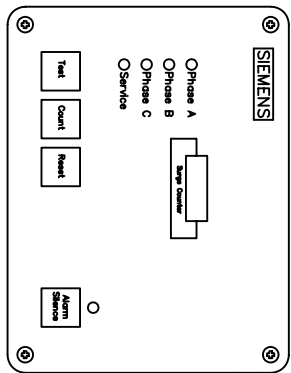

**TVSS DIMENSIONS AND WEIGHTS
TPS151**

**TYPICAL DISPLAY
PLATE CUTOUT
WITH OR WITHOUT
SURGE COUNTER**

- NOTES:**
1. OVERALL HEIGHT 5.25 (133mm) MAX.

FRONT VIEW

CONFIGURATION	DIMENSIONS INCHES (MILLIMETERS)										
	A	B	C	D	E	F	G	H	J	K	
TPS151	17.25 (442)	21.00 (537)	15.25 (391)	19.25 (493)	.50 (13)	4.62 (117)	3.43 (87)	4.30 (109)	3.60 (91)	.177 (4)	

DEVICE WEIGHT 26 LB (11.8KG) MAX

SIEMENS ENERGY & AUTOMATION, INC.

DWG NO. 43ATPS151M

SERIES TPS151