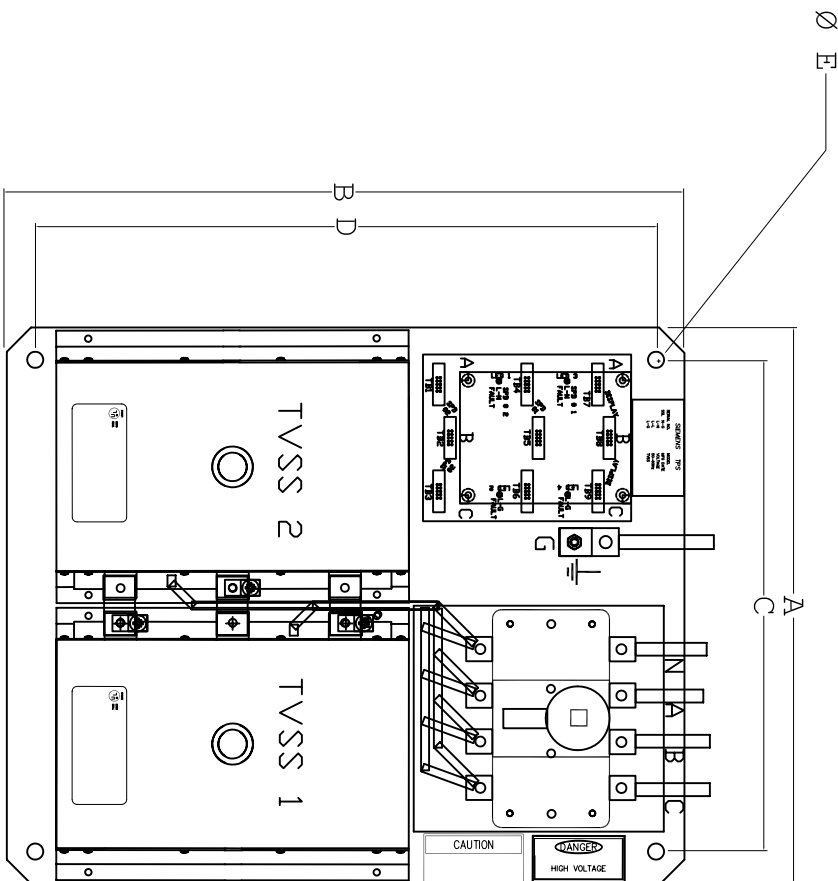

**TVSS DIMENSIONS AND WEIGHTS
TPS151**

**TYPICAL DISPLAY
PLATE CUTOUT
WITH OR WITHOUT
SURGE COUNTER**

- NOTES:**
1. OVERALL HEIGHT 5.25 (133mm) MAX.

FRONT VIEW

CONFIGURATION	DIMENSIONS INCHES (MILLIMETERS)										
	A	B	C	D	E	F	G	H	J	K	
TPS151	17.25 (442)	21.00 (537)	15.25 (391)	19.25 (493)	.50 (13)	4.62 (117)	3.43 (87)	4.30 (109)	3.60 (91)	.177 (4)	

DEVICE WEIGHT 26 LB (11.8KG) MAX

SIEMENS ENERGY & AUTOMATION, INC.

DWG NO. 43ATPS151M

SERIES TPS151