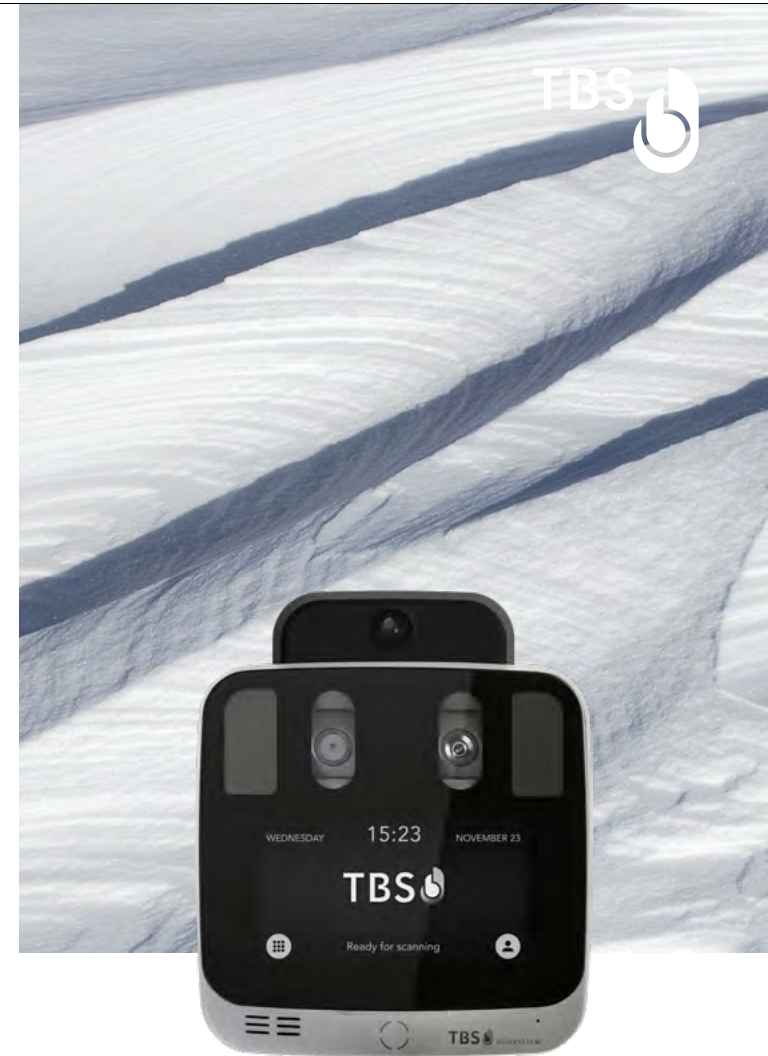

3D LIGHT

The 3D LIGHT touchless iris scanner with its integrated face detection is very user-friendly and has the option to recognize face masks and measure body temperature.

The 3D LIGHT has many potential applications and is already being employed in a variety of industries, including:

TOUCHLESS CAPTURE

- HD camera scanning in near-infrared (NIR)
- Captures both iris during enrollment
- No wear and tear

HIGH SECURITY & COMFORT

- Face detection for user guidance + iris biometrics for authentication
- One eye (either iris) is enough to get recognized
- Body temperature sensor

INDOOR INSTALLATION

- Indoor installations only
- No direct sunlight, no lights in front of the device
- Face mask detection can be used for authorization

LARGE DATABASE CAPACITY

- 10'000 iris pairs in identification mode 1:N (extensible to 50'000)
- 100'000 iris pairs in verification mode 1:1

3D LIGHT