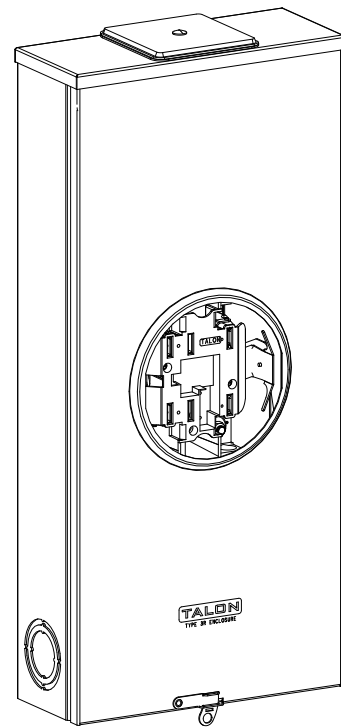

# Catalog Number: 47604-82BC

## Features and Ratings

- Ringless Type Meter Socket
- 320A Continuous, 400A Max., 600V AC
- Outdoor Enclosure (NEMA Type 3R)
- Painted G90 Steel Enclosure
- 1 Phase, 3 Wire, Commercial Socket
- 4 Jaw Meter Socket
- Meter Socket Type HQ-4SUT
- For Overhead & Underground Service
- HD Type Hub Opening w/Large Coverplate
- Lever Bypass

LARGE COVERPLATE

VIEW SHOWN WITH COVER REMOVED

## Accessories

CONDUIT HUBS (HD Type)	
TRADE SIZE	CATALOG No.
3 INCH	EC56856 or H56856-2
3-1/2 INCH	EC56857 or H56857-2
4 INCH	EC56858 or H56858-2
Hub Cover Plate	EC56933 or H56933S

Meter Opening Cover Plate  
Cat No: H659-0162  
5th Jaw Kit  
Cat. No: EC35815-2