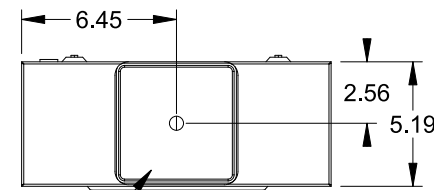

## Features and Ratings

- Ringless Type Meter Socket
- 320A Continuous, 400A Max., 600V AC
- Outdoor Enclosure (NEMA Type 3R)
- Painted G90 Steel Enclosure
- 1 Phase, 3 Wire, Commercial Socket
- 4 Jaw Meter Socket
- Meter Socket Type HQ-4SUT
- For Overhead & Underground Service
- HD Type Hub Opening w/Large Coverplate
- Lever Bypass

## Connectors, Wire Sizes and Torques

CONNECTOR	PART No.	WIRE SIZE	HEX DRIVE	TORQUE
LINE/LOAD/NEUTRAL	56732-1	(2) #4-350 kcmil	5/16"	275 IN-LBS.
GROUND	67554A	#14 - 2/0 AWG	..	50 IN-LBS.

© 2016 Copyright Siemens Industry, Inc.

**TALON**  
**Meter Socket**

Description: **320A Cont, 4 Jaw, HQ-4SUT, 600V AC, Painted Steel Enclosure**

JEL 3/18/16 | DO NOT SCALE DRAWING | Dwg No: **47604-82BC**