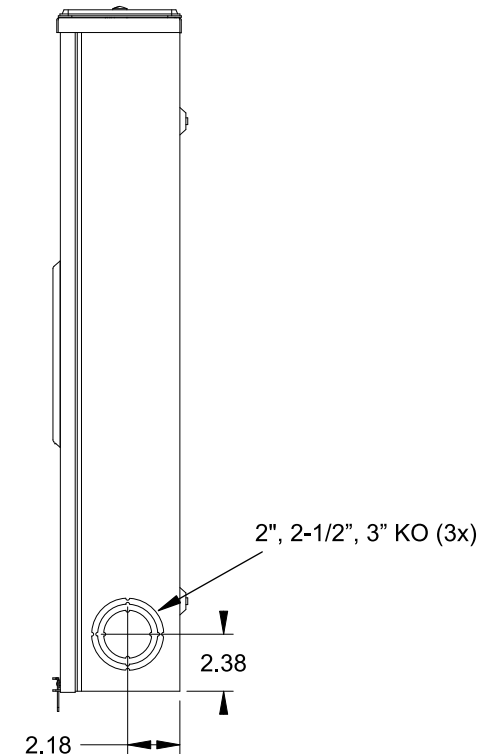

LARGE COVERPLATE

VIEW SHOWN WITH COVER REMOVED

## Accessories

CONDUIT HUBS (HD Type)	
TRADE SIZE	CATALOG No.
3 INCH	EC56856 or H56856-2
3-1/2 INCH	EC56857 or H56857-2
4 INCH	EC56858 or H56858-2
Hub Cover Plate	EC56933 or H56933S

Meter Opening Cover Plate  
Cat No: H659-0162  
5th Jaw Kit  
Cat. No: EC35815-2

## Connectors, Wire Sizes and Torques

CONNECTOR	PART No.	WIRE SIZE	HEX DRIVE	TORQUE
LINE/LOAD/NEUTRAL	56732-1	(2) #4-350 kcmil	5/16"	275 IN-LBS.
GROUND	67554A	#14 - 2/0 AWG	..	50 IN-LBS.

© 2016 Copyright Siemens Industry, Inc.

**TALON**  
**Meter Socket**

Description: **320A Cont, 4 Jaw, HQ-4SUT, 600V AC, Painted Steel Enclosure**

JEL 3/18/16 | DO NOT SCALE DRAWING | Dwg No: **47604-82BC**