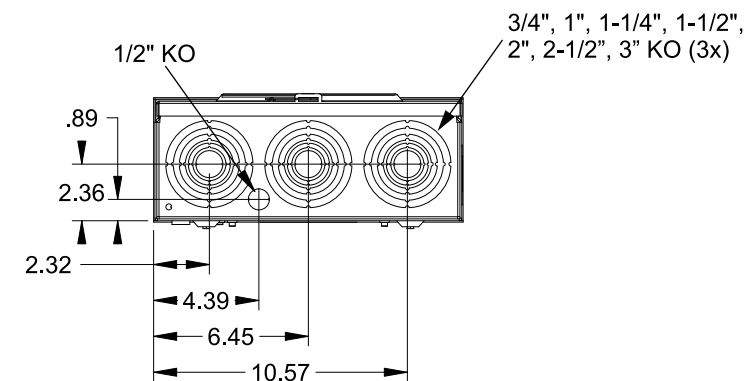

## Features and Ratings

- Ringless Type Meter Socket
- 320A Continuous, 400A Max., 600V AC
- Outdoor Enclosure (NEMA Type 3R)
- Painted G90 Steel Enclosure
- 1 Phase, 3 Wire, Commercial Socket
- 4 Jaw Meter Socket
- Meter Socket Type HQ-4SUT
- For Overhead & Underground Service
- HD Type Hub Opening w/Large Coverplate
- Lever Bypass

## Accessories

CONDUIT HUBS (HD Type)	
TRADE SIZE	CATALOG No.
3 INCH	EC56856 or H56856-2
3-1/2 INCH	EC56857 or H56857-2
4 INCH	EC56858 or H56858-2
Hub Cover Plate	EC56933 or H56933S

Meter Opening Cover Plate  
Cat No: H659-0162  
5th Jaw Kit  
Cat. No: EC35815-2

## Connectors, Wire Sizes and Torques

CONNECTOR	PART No.	WIRE SIZE	HEX DRIVE	TORQUE
LINE/LOAD/NEUTRAL	56732-1	(2) #4-350 kcmil	5/16"	275 IN-LBS.
GROUND	67554A	#14 - 2/0 AWG	..	50 IN-LBS.

© 2016 Copyright Siemens Industry, Inc.

**TALON**  
**Meter Socket**

Description: **320A Cont, 4 Jaw, HQ-4SUT, 600V AC, Painted Steel Enclosure**

JEL 3/18/16 | DO NOT SCALE DRAWING | Dwg No: **47604-82BC**