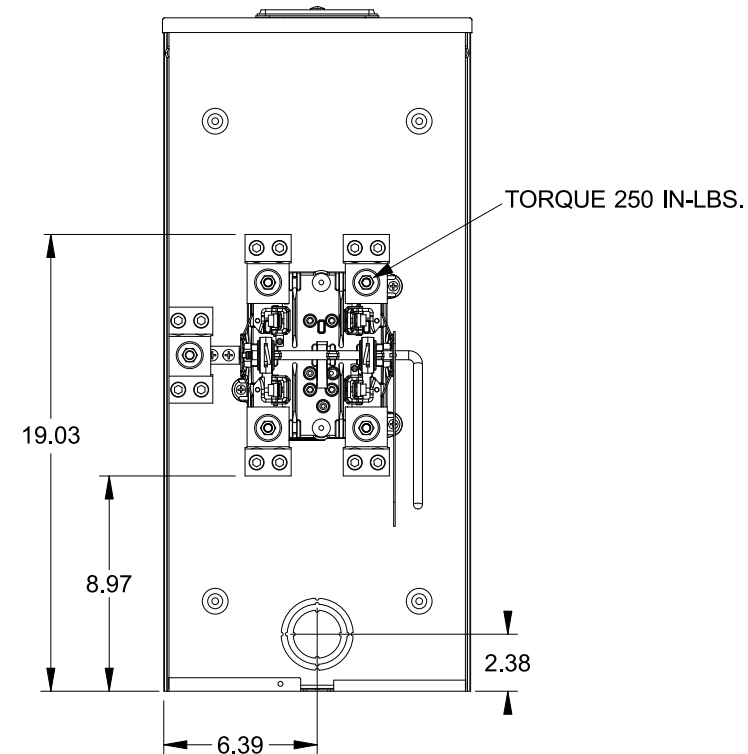

## Features and Ratings

- Ringless Type Meter Socket
- 320A Continuous, 400A Max., 600V AC
- Outdoor Enclosure (NEMA Type 3R)
- Painted G90 Steel Enclosure
- 1 Phase, 3 Wire, Commercial Socket
- 4 Jaw Meter Socket
- Meter Socket Type HQ-4SUT
- For Overhead & Underground Service
- HD Type Hub Opening w/Large Coverplate
- Lever Bypass

## Accessories

CONDUIT HUBS (HD Type)	
TRADE SIZE	CATALOG No.
3 INCH	EC56856 or H56856-2
3-1/2 INCH	EC56857 or H56857-2
4 INCH	EC56858 or H56858-2
Hub Cover Plate	EC56933 or H56933S

Meter Opening Cover Plate  
Cat No: H659-0162  
5th Jaw Kit  
Cat. No: EC35815-2

## Connectors, Wire Sizes and Torques

CONNECTOR	PART No.	WIRE SIZE	HEX DRIVE	TORQUE
LINE/LOAD/NEUTRAL	56732-1	(2) #4-350 kcmil	5/16"	275 IN-LBS.
GROUND	67554A	#14 - 2/0 AWG	..	50 IN-LBS.

© 2016 Copyright Siemens Industry, Inc.

**TALON**  
**Meter Socket**

Description: **320A Cont, 4 Jaw, HQ-4SUT, 600V AC, Painted Steel Enclosure**

JEL 3/18/16 | DO NOT SCALE DRAWING | Dwg No: **47604-82BC**