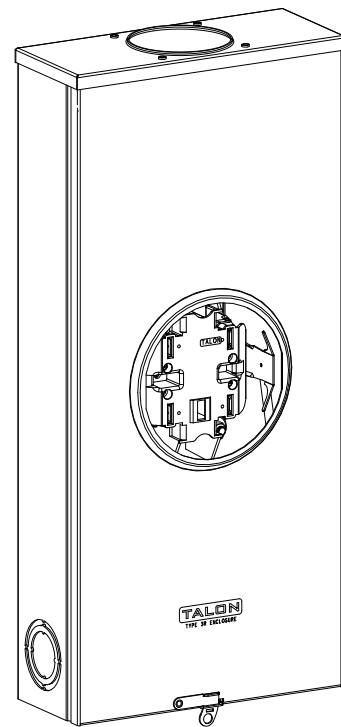

## Features and Ratings

- Ringless Type Meter Socket
- 320A Continuous, 400A Max., 600V AC
- Outdoor Enclosure (NEMA Type 3R)
- Painted G90 Steel Enclosure
- 1 Phase, 3 Wire, Commercial Socket
- 4 Jaw Meter Socket
- Meter Socket Type HQ-4SUT
- For Overhead & Underground Service
- HD Type Hub Opening
- Lever Bypass

TYPE HD (LARGE) HUB OPENING

## Accessories

CONDUIT HUBS (HD Type)	
TRADE SIZE	CATALOG No.
3 INCH	EC56856 or H56856-2
3-1/2 INCH	EC56857 or H56857-2
4 INCH	EC56858 or H56858-2
Hub Cover Plate	EC56933 or H56933S

Meter Opening Cover Plate  
Cat No: H659-0162  
5th Jaw Kit  
Cat. No: EC35815-2

## Connectors, Wire Sizes and Torques

CONNECTOR	PART No.	WIRE SIZE	HEX DRIVE	TORQUE
LINE/LOAD/NEUTRAL	58022	#6 - 250 kcmil	5/16"	275 IN-LBS.
GROUND	67554A	#14 - 2/0 AWG	..	50 IN-LBS.

VIEW SHOWN WITH COVER REMOVED