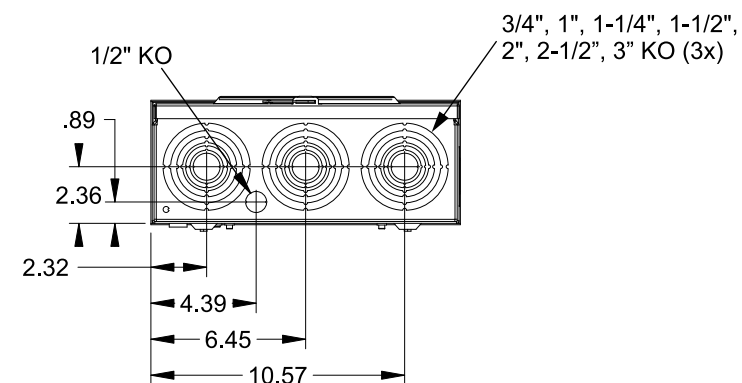

## Accessories

CONDUIT HUBS (HD Type)	
TRADE SIZE	CATALOG No.
3 INCH	EC56856 or H56856-2
3-1/2 INCH	EC56857 or H56857-2
4 INCH	EC56858 or H56858-2
Hub Cover Plate	EC56933 or H56933S

Meter Opening Cover Plate  
Cat No: H659-0162  
5th Jaw Kit  
Cat. No: EC35815-2

## Connectors, Wire Sizes and Torques

CONNECTOR	PART No.	WIRE SIZE	HEX DRIVE	TORQUE
LINE/LOAD/NEUTRAL	58022	#6 - 250 kcmil	5/16"	275 IN-LBS.
GROUND	67554A	#14 - 2/0 AWG	..	50 IN-LBS.

VIEW SHOWN WITH COVER REMOVED

© 2016 Copyright Siemens Industry, Inc.

**TALON**

**Meter Socket**

Description: **320A Cont, 4 Jaw, HQ-4SUT, 600V AC, Painted Steel Enclosure**

JEL 3/18/18 DO NOT SCALE DRAWING Dwg No: **47604-01NI**