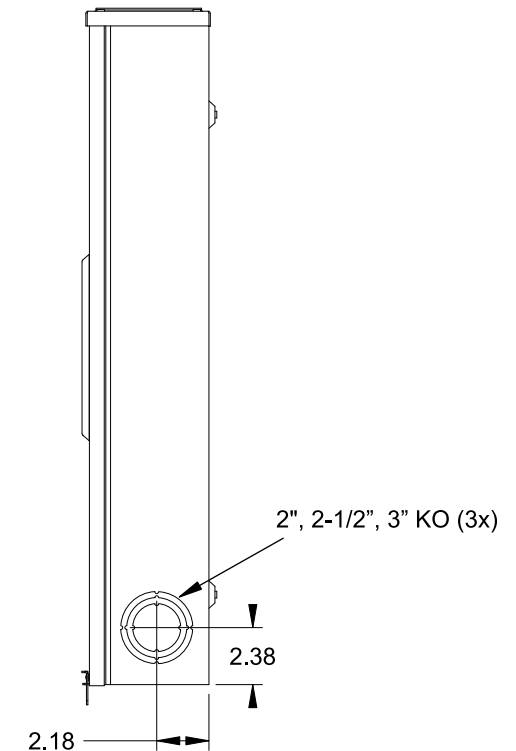

## Accessories

CONDUIT HUBS (HD Type)	
TRADE SIZE	CATALOG No.
3 INCH	EC56856 or H56856-2
3-1/2 INCH	EC56857 or H56857-2
4 INCH	EC56858 or H56858-2
Hub Cover Plate	EC56933 or H56933S

Meter Opening Cover Plate  
Cat No: H659-0162  
5th Jaw Kit  
Cat. No: EC35815-2

## Connectors, Wire Sizes and Torques

CONNECTOR	PART No.	WIRE SIZE	HEX DRIVE	TORQUE
LINE/LOAD/NEUTRAL	58022	#6 - 250 kcmil	5/16"	275 IN-LBS.
GROUND	67554A	#14 - 2/0 AWG	..	50 IN-LBS.

VIEW SHOWN WITH COVER REMOVED

© 2016 Copyright Siemens Industry, Inc.

**TALON**

**Meter Socket**

Description: **320A Cont, 4 Jaw, HQ-4SUT, 600V AC, Painted Steel Enclosure**

JEL 3/18/18 DO NOT SCALE DRAWING Dwg No: **47604-01NI**