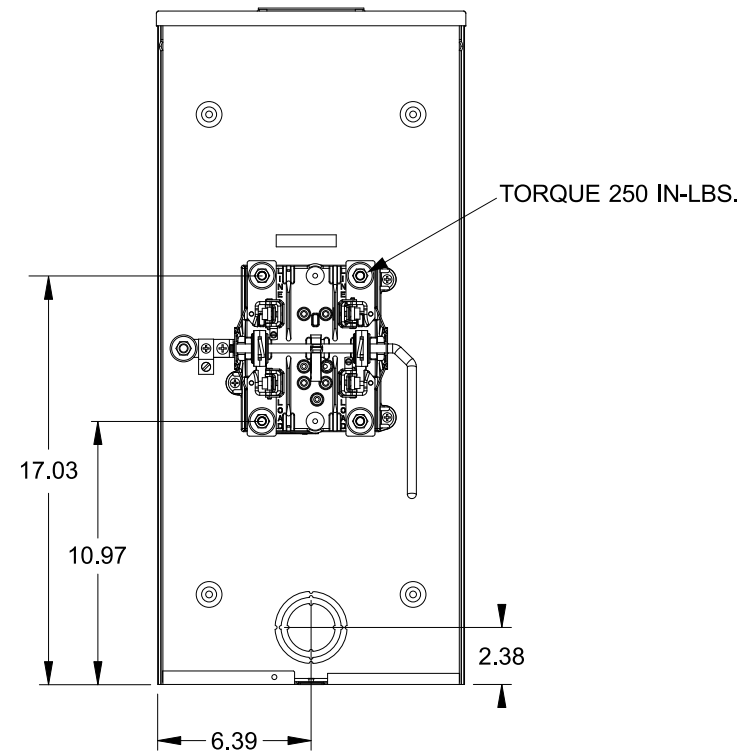

## Accessories

CONDUIT HUBS (HD Type)	
TRADE SIZE	CATALOG No.
3 INCH	EC56856 or H56856-2
3-1/2 INCH	EC56857 or H56857-2
4 INCH	EC56858 or H56858-2
Hub Cover Plate	EC56933 or H56933S

Meter Opening Cover Plate  
Cat No: H659-0162  
5th Jaw Kit  
Cat. No: EC35815-2

## Connectors, Wire Sizes and Torques

CONNECTOR	PART No.	WIRE SIZE	HEX DRIVE	TORQUE
LINE/LOAD/NEUTRAL	58022	#6 - 250 kcmil	5/16"	275 IN-LBS.
GROUND	67554A	#14 - 2/0 AWG	..	50 IN-LBS.

VIEW SHOWN WITH COVER REMOVED

© 2016 Copyright Siemens Industry, Inc.

**TALON**

**Meter Socket**

Description: **320A Cont, 4 Jaw, HQ-4SUT, 600V AC, Painted Steel Enclosure**

JEL 3/18/18 DO NOT SCALE DRAWING Dwg No: **47604-01NI**