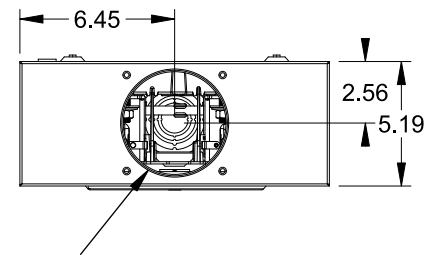

## Features and Ratings

- Ringless Type Meter Socket
- 320A Continuous, 400A Max., 600V AC
- Outdoor Enclosure (NEMA Type 3R)
- Painted G90 Steel Enclosure
- 1 Phase, 3 Wire, Commercial Socket
- 4 Jaw Meter Socket
- Meter Socket Type HQ-4SUT
- For Overhead & Underground Service
- HD Type Hub Opening
- Lever Bypass

## Accessories

CONDUIT HUBS (HD Type)	
TRADE SIZE	CATALOG No.
3 INCH	EC56856 or H56856-2
3-1/2 INCH	EC56857 or H56857-2
4 INCH	EC56858 or H56858-2
Hub Cover Plate	EC56933 or H56933S

Meter Opening Cover Plate  
Cat No: H659-0162  
5th Jaw Kit  
Cat. No: EC35815-2

## Connectors, Wire Sizes and Torques

CONNECTOR	PART No.	WIRE SIZE	HEX DRIVE	TORQUE
LINE/LOAD/NEUTRAL	58022	#6 - 250 kcmil	5/16"	275 IN-LBS.
GROUND	67554A	#14 - 2/0 AWG	..	50 IN-LBS.

VIEW SHOWN WITH COVER REMOVED

© 2016 Copyright Siemens Industry, Inc.

**TALON**

**Meter Socket**

Description: **320A Cont, 4 Jaw, HQ-4SUT, 600V AC, Painted Steel Enclosure**

JEL 3/18/18 DO NOT SCALE DRAWING Dwg No: **47604-01NI**