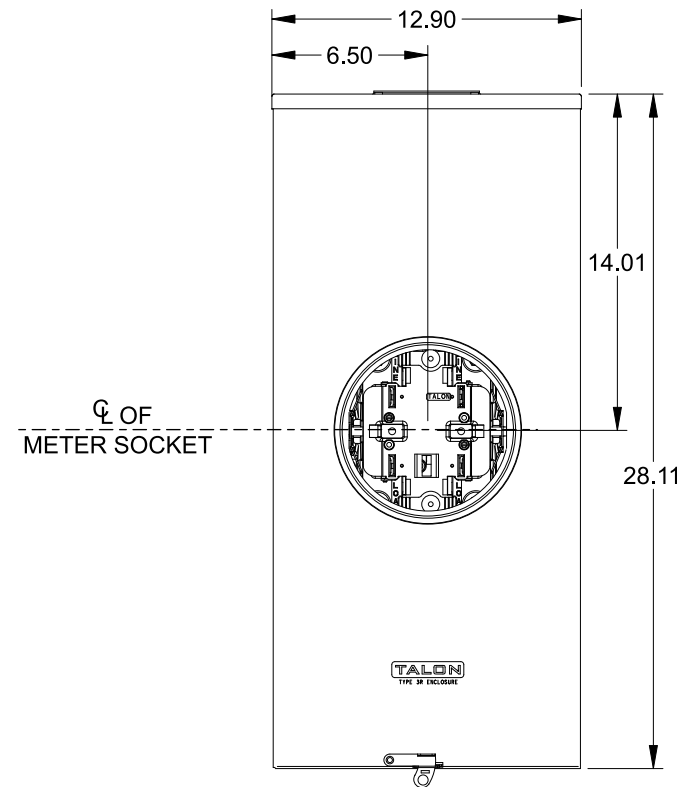

## Accessories

CONDUIT HUBS (HD Type)	
TRADE SIZE	CATALOG No.
3 INCH	EC56856 or H56856-2
3-1/2 INCH	EC56857 or H56857-2
4 INCH	EC56858 or H56858-2
Hub Cover Plate	EC56933 or H56933S

Meter Opening Cover Plate  
Cat No: H659-0162  
5th Jaw Kit  
Cat. No: EC35815-2

## Connectors, Wire Sizes and Torques

CONNECTOR	PART No.	WIRE SIZE	HEX DRIVE	TORQUE
LINE/LOAD/NEUTRAL	58022	#6 - 250 kcmil	5/16"	275 IN-LBS.
GROUND	67554A	#14 - 2/0 AWG	..	50 IN-LBS.

VIEW SHOWN WITH COVER REMOVED

© 2016 Copyright Siemens Industry, Inc.

**TALON**

**Meter Socket**

Description: **320A Cont, 4 Jaw, HQ-4SUT, 600V AC, Painted Steel Enclosure**

JEL 3/18/18 DO NOT SCALE DRAWING Dwg No: **47604-01NI**