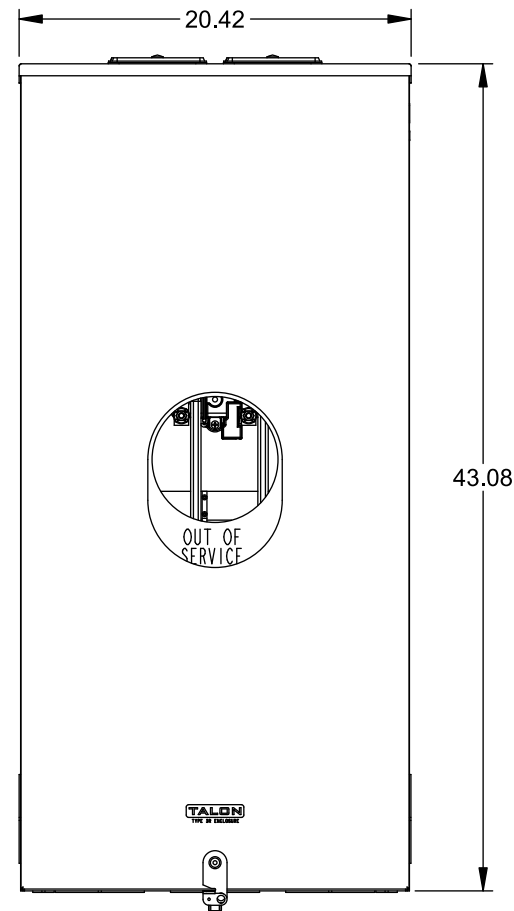

**Catalog Number: 9817-9404**

**Features and Ratings**

- Ringless Type Meter Socket
- 400A Continuous, 400A Max., 600V AC
- Outdoor Enclosure (NEMA Type 3R)
- Painted G90 Steel Enclosure
- 2 or 3 Phase, Commercial/Industrial Socket
- Meter Socket Type K-5T
- For Overhead & Underground Service
- Two Large Hub Openings, Cover Plates Installed

(2) TYPE HD (LARGE) HUB OPENINGS  
COVER PLATES INSTALLED

**Accessories**

CONDUIT HUBS (HD Type)		CAT No.	DESCRIPTION
TRADE SIZE	CATALOG No.		
3 INCH	EC56856 or H56856-2	H69623	Bypass
3-1/2 INCH	EC56857 or H56857-2	H69685-1	Isolated Neutral Kit
4 INCH	EC56858 or H56858-2	H69546-1	Hex Magnet Socket Kit
		H69232-1	Insulated T-Handle Kit
		H65050	K-base Insulator Kit
		H63864	K-base Ground Kit
Hub Cover Plate	EC56933 or H56933S		

**Connectors, Wire Sizes and Torques**

CONNECTOR	PART No.	HEX DRIVE	WIRE SIZE	TORQUE
LINE/LOAD	58853	5/16"	(2)#6 - 350 kcmil	275 IN-LBS.
LINE/LOAD/NEUT	56732	5/16"	(2)#6 - 350 kcmil	275 IN-LBS.
LINE/LOAD/NEUT	56732-M	3/8"	(2)#4 - 500 kcmil	375 IN-LBS.
GROUND	56734	5/16"	#6 - 250 kcmil	275 IN-LBS.

VIEW SHOWN WITH COVER REMOVED

© 2015 Copyright Siemens Industry, Inc.

**TALON**  
**Meter Socket**

Description: **400A Cont, 4 Terminal, K-5T, 600V AC, Painted Steel Enclosure**

JEL 12/1/15 DO NOT SCALE DRAWING Dwg No: **9817-9404**