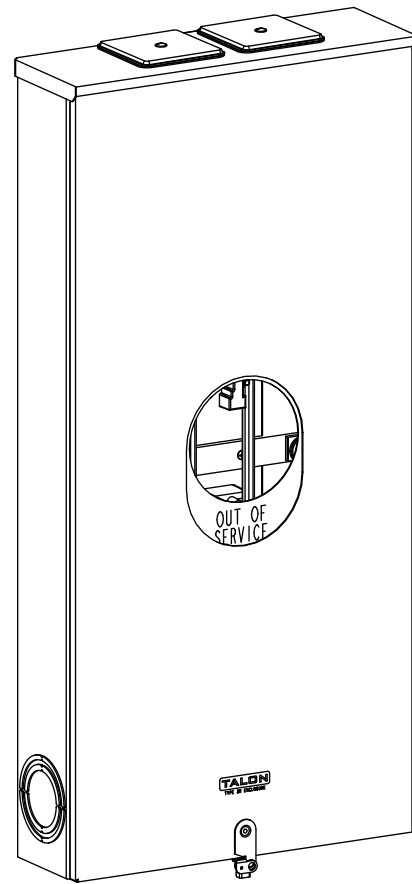

**Catalog Number: 9817-9404**

**Features and Ratings**

- Ringless Type Meter Socket
- 400A Continuous, 400A Max., 600V AC
- Outdoor Enclosure (NEMA Type 3R)
- Painted G90 Steel Enclosure
- 2 or 3 Phase, Commercial/Industrial Socket
- Meter Socket Type K-5T
- For Overhead & Underground Service
- Two Large Hub Openings, Cover Plates Installed

(2) TYPE HD (LARGE) HUB OPENINGS  
COVER PLATES INSTALLED

**Accessories**

CONDUIT HUBS (HD Type)		CAT No.	DESCRIPTION
TRADE SIZE	CATALOG No.		
3 INCH	EC56856 or H56856-2	H69623	Bypass
3-1/2 INCH	EC56857 or H56857-2	H69685-1	Isolated Neutral Kit
4 INCH	EC56858 or H56858-2	H69546-1	Hex Magnet Socket Kit
		H69232-1	Insulated T-Handle Kit
		H65050	K-base Insulator Kit
		H63864	K-base Ground Kit
Hub Cover Plate	EC56933 or H56933S		

**Connectors, Wire Sizes and Torques**

CONNECTOR	PART No.	HEX DRIVE	WIRE SIZE	TORQUE
LINE/LOAD	58853	5/16"	(2)#6 - 350 kcmil	275 IN-LBS.
LINE/LOAD/NEUT	56732	5/16"	(2)#6 - 350 kcmil	275 IN-LBS.
LINE/LOAD/NEUT	56732-M	3/8"	(2)#4 - 500 kcmil	375 IN-LBS.
GROUND	56734	5/16"	#6 - 250 kcmil	275 IN-LBS.

VIEW SHOWN WITH COVER REMOVED

© 2015 Copyright Siemens Industry, Inc.

**TALON**  
**Meter Socket**

Description: **400A Cont, 4 Terminal, K-5T, 600V AC, Painted Steel Enclosure**

JEL 12/1/15 DO NOT SCALE DRAWING Dwg No: **9817-9404**