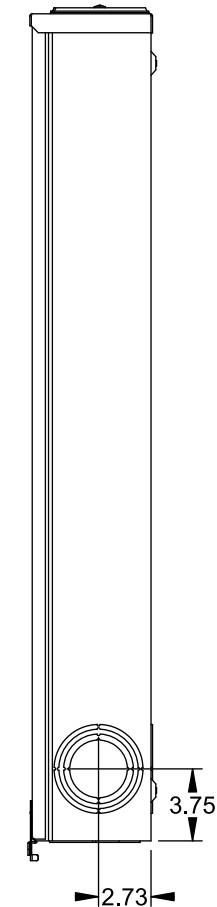

**Catalog Number: 9817-9404**

**Features and Ratings**

- Ringless Type Meter Socket
- 400A Continuous, 400A Max., 600V AC
- Outdoor Enclosure (NEMA Type 3R)
- Painted G90 Steel Enclosure
- 2 or 3 Phase, Commercial/Industrial Socket
- Meter Socket Type K-5T
- For Overhead & Underground Service
- Two Large Hub Openings, Cover Plates Installed

(2) TYPE HD (LARGE) HUB OPENINGS  
COVER PLATES INSTALLED

**Accessories**

CONDUIT HUBS (HD Type)		CAT No.	DESCRIPTION
TRADE SIZE	CATALOG No.		
3 INCH	EC56856 or H56856-2	H69623	Bypass
3-1/2 INCH	EC56857 or H56857-2	H69685-1	Isolated Neutral Kit
4 INCH	EC56858 or H56858-2	H69546-1	Hex Magnet Socket Kit
		H69232-1	Insulated T-Handle Kit
		H65050	K-base Insulator Kit
		H63864	K-base Ground Kit
Hub Cover Plate	EC56933 or H56933S		

**Connectors, Wire Sizes and Torques**

CONNECTOR	PART No.	HEX DRIVE	WIRE SIZE	TORQUE
LINE/LOAD	58853	5/16"	(2)#6 - 350 kcmil	275 IN-LBS.
LINE/LOAD/NEUT	56732	5/16"	(2)#6 - 350 kcmil	275 IN-LBS.
LINE/LOAD/NEUT	56732-M	3/8"	(2)#4 - 500 kcmil	375 IN-LBS.
GROUND	56734	5/16"	#6 - 250 kcmil	275 IN-LBS.

VIEW SHOWN WITH COVER REMOVED

© 2015 Copyright Siemens Industry, Inc.

**TALON**  
**Meter Socket**

Description: **400A Cont, 4 Terminal, K-5T, 600V AC, Painted Steel Enclosure**

JEL 12/1/15 DO NOT SCALE DRAWING Dwg No: **9817-9404**