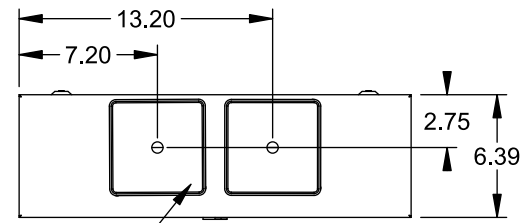

**Catalog Number: 9817-9404**

**Features and Ratings**

- Ringless Type Meter Socket
- 400A Continuous, 400A Max., 600V AC
- Outdoor Enclosure (NEMA Type 3R)
- Painted G90 Steel Enclosure
- 2 or 3 Phase, Commercial/Industrial Socket
- Meter Socket Type K-5T
- For Overhead & Underground Service
- Two Large Hub Openings, Cover Plates Installed

(2) TYPE HD (LARGE) HUB OPENINGS  
COVER PLATES INSTALLED

**Accessories**

CONDUIT HUBS (HD Type)		CAT No.	DESCRIPTION
TRADE SIZE	CATALOG No.		
3 INCH	EC56856 or H56856-2	H69623	Bypass
3-1/2 INCH	EC56857 or H56857-2	H69685-1	Isolated Neutral Kit
4 INCH	EC56858 or H56858-2	H69546-1	Hex Magnet Socket Kit
		H69232-1	Insulated T-Handle Kit
		H65050	K-base Insulator Kit
		H63864	K-base Ground Kit
Hub Cover Plate	EC56933 or H56933S		

**Connectors, Wire Sizes and Torques**

CONNECTOR	PART No.	HEX DRIVE	WIRE SIZE	TORQUE
LINE/LOAD	58853	5/16"	(2)#6 - 350 kcmil	275 IN-LBS.
LINE/LOAD/NEUT	56732	5/16"	(2)#6 - 350 kcmil	275 IN-LBS.
LINE/LOAD/NEUT	56732-M	3/8"	(2)#4 - 500 kcmil	375 IN-LBS.
GROUND	56734	5/16"	#6 - 250 kcmil	275 IN-LBS.

VIEW SHOWN WITH COVER REMOVED

© 2015 Copyright Siemens Industry, Inc.

**TALON**  
**Meter Socket**

Description: **400A Cont, 4 Terminal, K-5T, 600V AC, Painted Steel Enclosure**

JEL 12/1/15 DO NOT SCALE DRAWING Dwg No: **9817-9404**