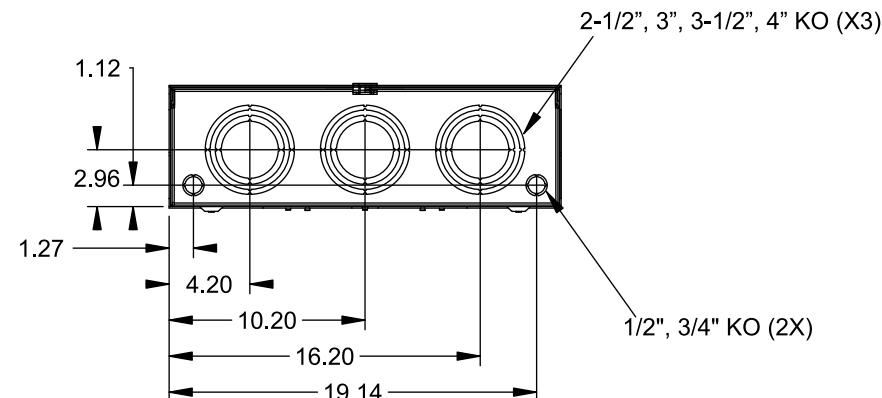

**Catalog Number: 9817-9404**

**Features and Ratings**

- Ringless Type Meter Socket
- 400A Continuous, 400A Max., 600V AC
- Outdoor Enclosure (NEMA Type 3R)
- Painted G90 Steel Enclosure
- 2 or 3 Phase, Commercial/Industrial Socket
- Meter Socket Type K-5T
- For Overhead & Underground Service
- Two Large Hub Openings, Cover Plates Installed

(2) TYPE HD (LARGE) HUB OPENINGS  
COVER PLATES INSTALLED

**Accessories**

CONDUIT HUBS (HD Type)		CAT No.	DESCRIPTION
TRADE SIZE	CATALOG No.		
3 INCH	EC56856 or H56856-2	H69623	Bypass
3-1/2 INCH	EC56857 or H56857-2	H69685-1	Isolated Neutral Kit
4 INCH	EC56858 or H56858-2	H69546-1	Hex Magnet Socket Kit
		H69232-1	Insulated T-Handle Kit
		H65050	K-base Insulator Kit
		H63864	K-base Ground Kit
Hub Cover Plate	EC56933 or H56933S		

**Connectors, Wire Sizes and Torques**

CONNECTOR	PART No.	HEX DRIVE	WIRE SIZE	TORQUE
LINE/LOAD	58853	5/16"	(2)#6 - 350 kcmil	275 IN-LBS.
LINE/LOAD/NEUT	56732	5/16"	(2)#6 - 350 kcmil	275 IN-LBS.
LINE/LOAD/NEUT	56732-M	3/8"	(2)#4 - 500 kcmil	375 IN-LBS.
GROUND	56734	5/16"	#6 - 250 kcmil	275 IN-LBS.

VIEW SHOWN WITH COVER REMOVED

© 2015 Copyright Siemens Industry, Inc.

**TALON**  
**Meter Socket**

Description: **400A Cont, 4 Terminal, K-5T, 600V AC, Painted Steel Enclosure**

JEL 12/1/15 DO NOT SCALE DRAWING Dwg No: **9817-9404**