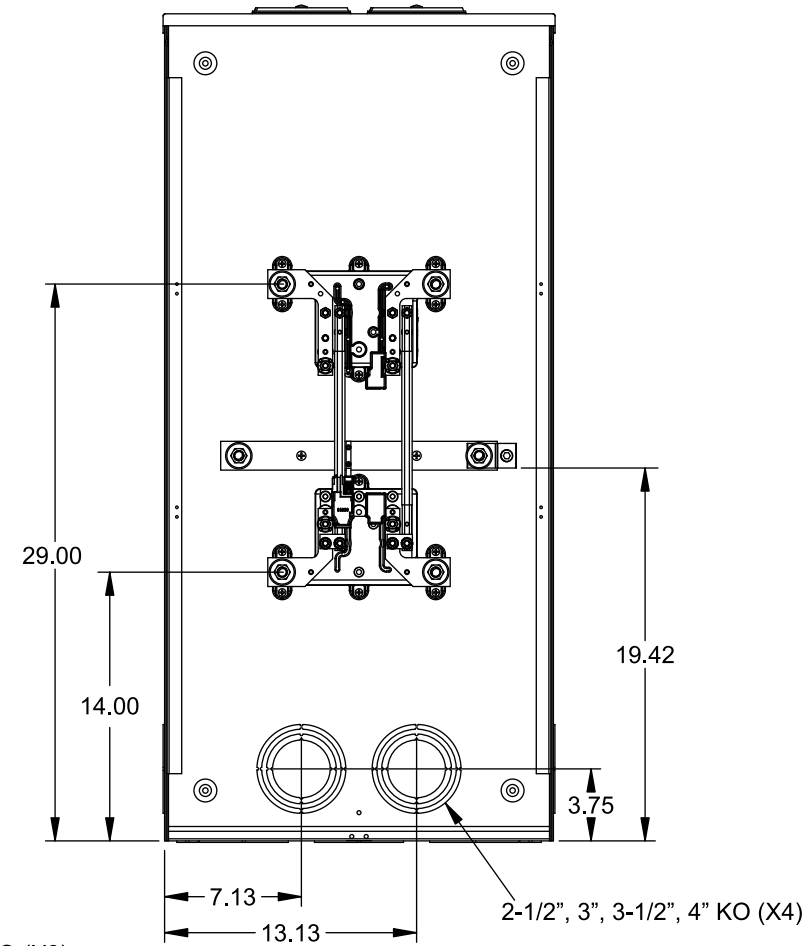

**Catalog Number: 9817-9404**

**Features and Ratings**

- Ringless Type Meter Socket
- 400A Continuous, 400A Max., 600V AC
- Outdoor Enclosure (NEMA Type 3R)
- Painted G90 Steel Enclosure
- 2 or 3 Phase, Commercial/Industrial Socket
- Meter Socket Type K-5T
- For Overhead & Underground Service
- Two Large Hub Openings, Cover Plates Installed

(2) TYPE HD (LARGE) HUB OPENINGS  
COVER PLATES INSTALLED

**Accessories**

CONDUIT HUBS (HD Type)		CAT No.	DESCRIPTION
TRADE SIZE	CATALOG No.		
3 INCH	EC56856 or H56856-2	H69623	Bypass
3-1/2 INCH	EC56857 or H56857-2	H69685-1	Isolated Neutral Kit
4 INCH	EC56858 or H56858-2	H69546-1	Hex Magnet Socket Kit
		H69232-1	Insulated T-Handle Kit
		H65050	K-base Insulator Kit
		H63864	K-base Ground Kit
Hub Cover Plate	EC56933 or H56933S		

**Connectors, Wire Sizes and Torques**

CONNECTOR	PART No.	HEX DRIVE	WIRE SIZE	TORQUE
LINE/LOAD	58853	5/16"	(2)#6 - 350 kcmil	275 IN-LBS.
LINE/LOAD/NEUT	56732	5/16"	(2)#6 - 350 kcmil	275 IN-LBS.
LINE/LOAD/NEUT	56732-M	3/8"	(2)#4 - 500 kcmil	375 IN-LBS.
GROUND	56734	5/16"	#6 - 250 kcmil	275 IN-LBS.

VIEW SHOWN WITH COVER REMOVED

© 2015 Copyright Siemens Industry, Inc.

**TALON**  
**Meter Socket**

Description: **400A Cont, 4 Terminal, K-5T, 600V AC, Painted Steel Enclosure**

JEL 12/1/15 DO NOT SCALE DRAWING Dwg No: **9817-9404**