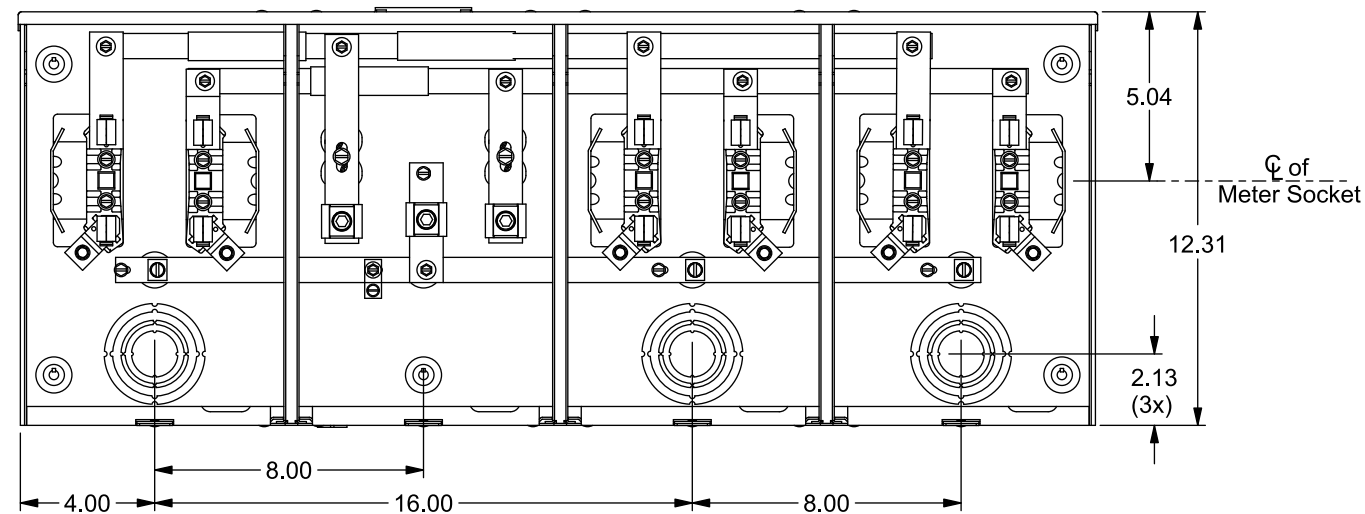

## Accessories

Meter Opening Cover Plate  
Cat No: H659-0162

5th Jaw Kit  
Cat. No: 659-0121

CONDUIT HUBS (RX Type)	
TRADE SIZE	CATALOG No.
1-1/4 INCH	EC38597 or H38597-2
1-1/2 INCH	EC38598 or H38598-2
2 INCH	EC38599 or H38599-2
2-1/2 INCH	EC38600 or H38600-2
Hub Cover Plate	EC38595 or H38595-1

## Connectors, Wire Sizes and Torques

CONNECTOR	WIRE SIZE	TORQUE
LINE, NEUTRAL*	#6 - 350 kcmil	250 IN.-LBS.
LOAD, NEUTRAL	2/0 - #14	50 IN.-LBS.
GROUND	#14 - 2 (CU)	50 IN.-LBS.

\* External Hex Drive 1/2"  
\* Internal Hex Drive 5/16"

WIRE BENDING SPACE PROVIDED FOR 350 kcmil WIRE

RX (Small) Hub Opening

View Shown with Covers Removed

© 2018 Copyright Siemens Industry, Inc.

**TALON**

**Multi-Position Metering**

Description: **100A Cont, 4 Jaw, A12, 3 Pos, 600VAC, Painted G90 Steel**