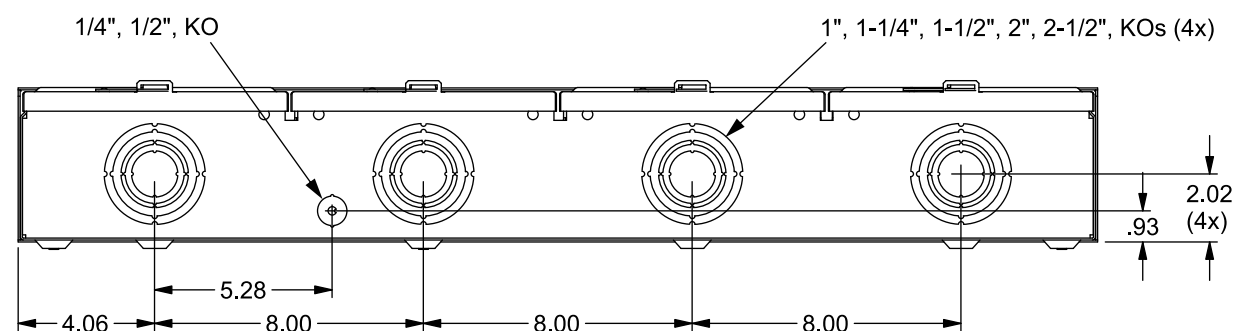

## Accessories

Meter Opening Cover Plate  
Cat No: H659-0162

5th Jaw Kit  
Cat. No: 659-0121

CONDUIT HUBS (RX Type)	
TRADE SIZE	CATALOG No.
1-1/4 INCH	EC38597 or H38597-2
1-1/2 INCH	EC38598 or H38598-2
2 INCH	EC38599 or H38599-2
2-1/2 INCH	EC38600 or H38600-2
Hub Cover Plate	EC38595 or H38595-1

## Connectors, Wire Sizes and Torques

CONNECTOR	WIRE SIZE	TORQUE
LINE, NEUTRAL*	#6 - 350 kcmil	250 IN.-LBS.
LOAD, NEUTRAL	2/0 - #14	50 IN.-LBS.
GROUND	#14 - 2 (CU)	50 IN.-LBS.

\* External Hex Drive 1/2"  
\* Internal Hex Drive 5/16"

WIRE BENDING SPACE PROVIDED FOR 350 kcmil WIRE

RX (Small) Hub Opening

View Shown with Covers Removed

© 2018 Copyright Siemens Industry, Inc.

**TALON**

**Multi-Position Metering**

Description: **100A Cont, 4 Jaw, A12, 3 Pos, 600VAC, Painted G90 Steel**