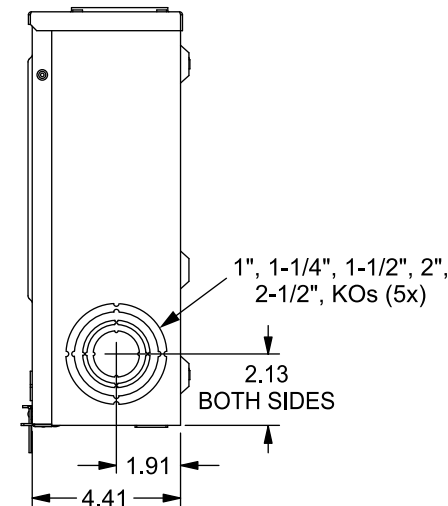

## Accessories

Meter Opening Cover Plate  
Cat No: H659-0162

5th Jaw Kit  
Cat. No: 659-0121

CONDUIT HUBS (RX Type)	
TRADE SIZE	CATALOG No.
1-1/4 INCH	EC38597 or H38597-2
1-1/2 INCH	EC38598 or H38598-2
2 INCH	EC38599 or H38599-2
2-1/2 INCH	EC38600 or H38600-2
Hub Cover Plate	EC38595 or H38595-1

## Connectors, Wire Sizes and Torques

CONNECTOR	WIRE SIZE	TORQUE
LINE, NEUTRAL*	#6 - 350 kcmil	250 IN.-LBS.
LOAD, NEUTRAL	2/0 - #14	50 IN.-LBS.
GROUND	#14 - 2 (CU)	50 IN.-LBS.

\* External Hex Drive 1/2"  
\* Internal Hex Drive 5/16"

WIRE BENDING SPACE PROVIDED FOR 350 kcmil WIRE

RX (Small) Hub Opening

View Shown with Covers Removed

© 2018 Copyright Siemens Industry, Inc.

**TALON**

**Multi-Position Metering**

Description: **100A Cont, 4 Jaw, A12, 3 Pos, 600VAC, Painted G90 Steel**