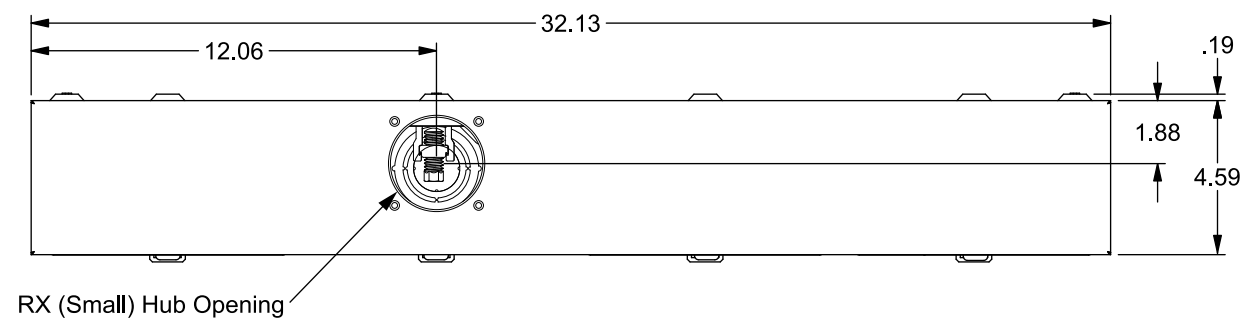

## Accessories

Meter Opening Cover Plate  
Cat No: H659-0162

5th Jaw Kit  
Cat. No: 659-0121

CONDUIT HUBS (RX Type)	
TRADE SIZE	CATALOG No.
1-1/4 INCH	EC38597 or H38597-2
1-1/2 INCH	EC38598 or H38598-2
2 INCH	EC38599 or H38599-2
2-1/2 INCH	EC38600 or H38600-2
Hub Cover Plate	EC38595 or H38595-1

## Connectors, Wire Sizes and Torques

CONNECTOR	WIRE SIZE	TORQUE
LINE, NEUTRAL*	#6 - 350 kcmil	250 IN.-LBS.
LOAD, NEUTRAL	2/0 - #14	50 IN.-LBS.
GROUND	#14 - 2 (CU)	50 IN.-LBS.

\* External Hex Drive 1/2"  
\* Internal Hex Drive 5/16"

WIRE BENDING SPACE PROVIDED FOR 350 kcmil WIRE

RX (Small) Hub Opening

View Shown with Covers Removed

© 2018 Copyright Siemens Industry, Inc.

**TALON**

**Multi-Position Metering**

Description: **100A Cont, 4 Jaw, A12, 3 Pos, 600VAC, Painted G90 Steel**