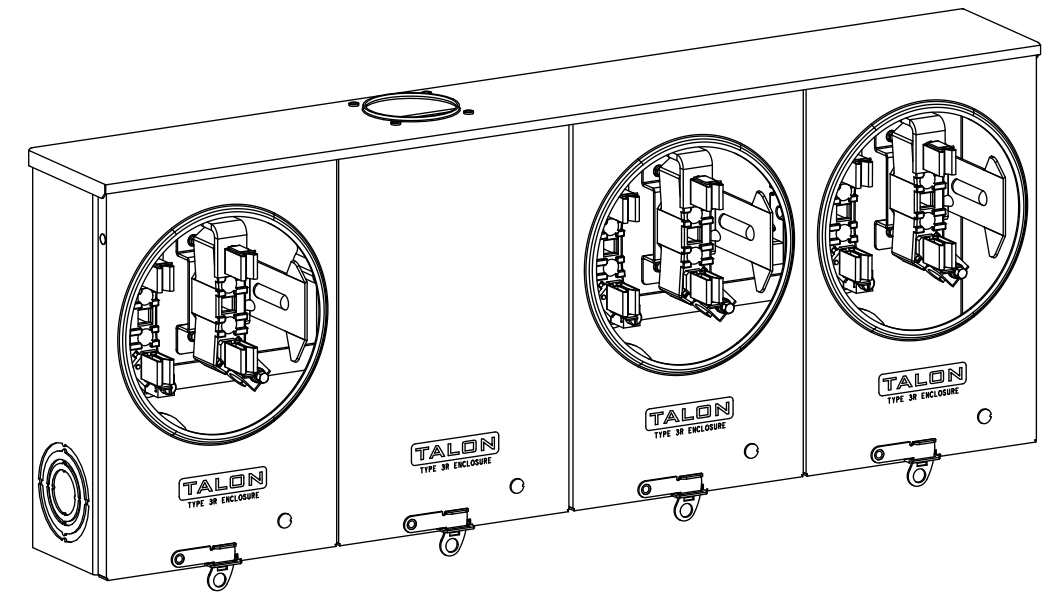

## Features and Ratings

- Ringless Type Meter Socket
- 100A Continuous, 3 Position, 200A Overall
- Outdoor Enclosure (NEMA Type 3R)
- Painted G90 Steel
- 1 Phase, 3 Wire, 600V AC
- 4 Jaw
- For Overhead or Underground Service
- RX Type (small) Hub Opening

## Accessories

Meter Opening Cover Plate  
Cat No: H659-0162

5th Jaw Kit  
Cat. No: 659-0121

CONDUIT HUBS (RX Type)	
TRADE SIZE	CATALOG No.
1-1/4 INCH	EC38597 or H38597-2
1-1/2 INCH	EC38598 or H38598-2
2 INCH	EC38599 or H38599-2
2-1/2 INCH	EC38600 or H38600-2
Hub Cover Plate	EC38595 or H38595-1

WIRE BENDING SPACE PROVIDED FOR 350 kcmil WIRE

RX (Small) Hub Opening

View Shown with Covers Removed

© 2018 Copyright Siemens Industry, Inc.

**TALON**

**Multi-Position Metering**

Description: **100A Cont, 4 Jaw, A12, 3 Pos, 600VAC, Painted G90 Steel**