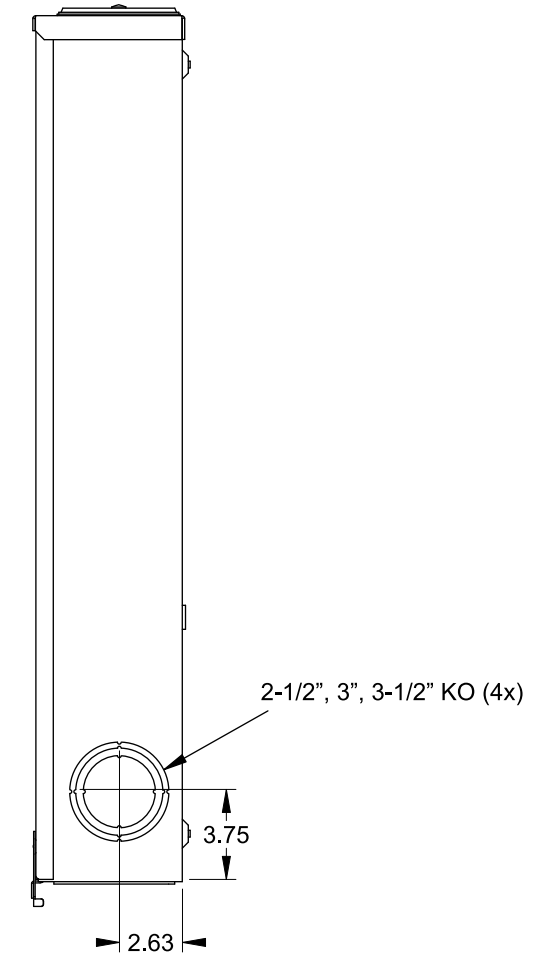

Catalog Number: 9810-9549

Features and Ratings

- Ringless Type Meter Socket
- 480A Continuous, 600A Max., 300V AC
- Outdoor Enclosure (NEMA Type 3R)
- Painted G90 Steel Enclosure
- 1 Phase, 3-Wire
- Meter Socket Type K-4UT
- For Overhead & Underground Service
- (2) Large HD Type Hub Openings with Cover Plates Installed

Accessories

CONDUIT HUBS (HD Type)	
TRADE SIZE	CATALOG No.
3 INCH	EC56856 or H56856-2
3-1/2 INCH	EC56857 or H56857-2
4 INCH	EC56858 or H56858-2
Hub Cover Plate	EC56933 or H56933S

K4 Lexan Shield **K4 Manual Bypass**
 Cat No: 5007400-K Cat No: H56495
Blank Sliding Cover
 Cat. No: HA-300529-3

Connectors, Wire Sizes and Torques

CONNECTOR	PART No.	WIRE SIZE	TORQUE
LINE	68752-1	(3) #6-250 kcmil	275 IN-LBS.
LOAD	68752-1	(3) #6-250 kcmil	275 IN-LBS.
NEUTRAL	56426	(4) #6-350 kcmil	275 IN-LBS.
GROUND	56734	(1) #6-250 kcmil	275 IN-LBS.

VIEW SHOWN WITH COVER REMOVED

© 2018 Copyright Siemens Industry, Inc.

TALON
Meter Socket

Description: **480A Cont, 4 Terminal, K-4UT, 300V AC, Painted Steel Enclosure**

KAM 10/10/18 | DO NOT SCALE DRAWING | Dwg No: **9810-9549**