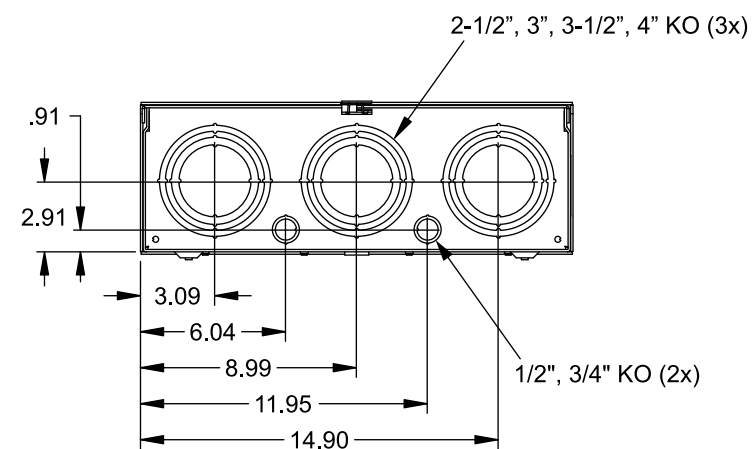

Catalog Number: 9810-9549

Features and Ratings

- Ringless Type Meter Socket
- 480A Continuous, 600A Max., 300V AC
- Outdoor Enclosure (NEMA Type 3R)
- Painted G90 Steel Enclosure
- 1 Phase, 3-Wire
- Meter Socket Type K-4UT
- For Overhead & Underground Service
- (2) Large HD Type Hub Openings with Cover Plates Installed

Accessories

CONDUIT HUBS (HD Type)	
TRADE SIZE	CATALOG No.
3 INCH	EC56856 or H56856-2
3-1/2 INCH	EC56857 or H56857-2
4 INCH	EC56858 or H56858-2
Hub Cover Plate	EC56933 or H56933S

K4 Lexan Shield **K4 Manual Bypass**
 Cat No: 5007400-K Cat No: H56495
Blank Sliding Cover
 Cat. No: HA-300529-3

Connectors, Wire Sizes and Torques

CONNECTOR	PART No.	WIRE SIZE	TORQUE
LINE	68752-1	(3) #6-250 kcmil	275 IN-LBS.
LOAD	68752-1	(3) #6-250 kcmil	275 IN-LBS.
NEUTRAL	56426	(4) #6-350 kcmil	275 IN-LBS.
GROUND	56734	(1) #6-250 kcmil	275 IN-LBS.

VIEW SHOWN WITH COVER REMOVED

© 2018 Copyright Siemens Industry, Inc.

TALON
Meter Socket

Description: **480A Cont, 4 Terminal, K-4UT, 300V AC, Painted Steel Enclosure**

KAM 10/10/18 | DO NOT SCALE DRAWING | Dwg No: **9810-9549**