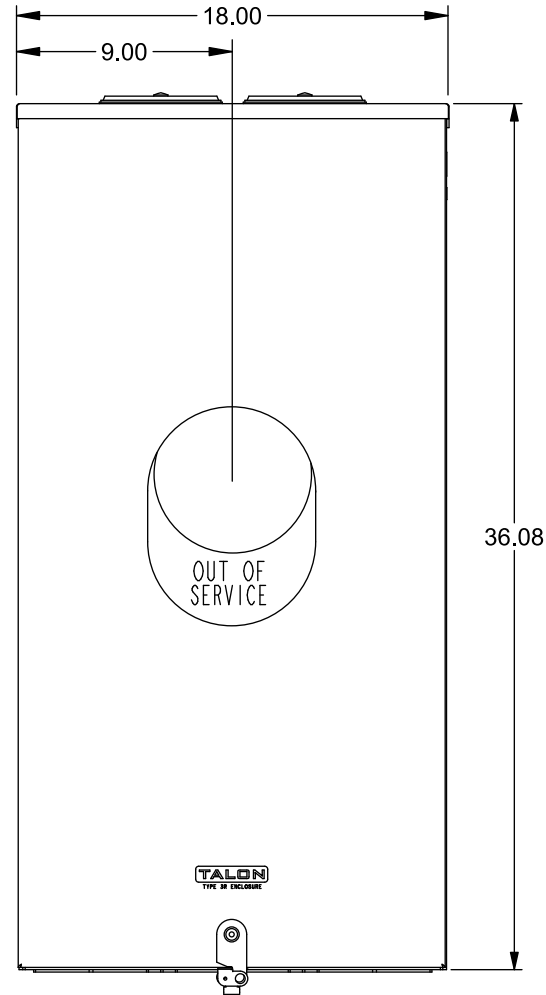

Catalog Number: 9810-9549

Features and Ratings

- Ringless Type Meter Socket
- 480A Continuous, 600A Max., 300V AC
- Outdoor Enclosure (NEMA Type 3R)
- Painted G90 Steel Enclosure
- 1 Phase, 3-Wire
- Meter Socket Type K-4UT
- For Overhead & Underground Service
- (2) Large HD Type Hub Openings with Cover Plates Installed

Accessories

CONDUIT HUBS (HD Type)	
TRADE SIZE	CATALOG No.
3 INCH	EC56856 or H56856-2
3-1/2 INCH	EC56857 or H56857-2
4 INCH	EC56858 or H56858-2
Hub Cover Plate	EC56933 or H56933S

K4 Lexan Shield **K4 Manual Bypass**
 Cat No: 5007400-K Cat No: H56495
Blank Sliding Cover
 Cat. No: HA-300529-3

Connectors, Wire Sizes and Torques

CONNECTOR	PART No.	WIRE SIZE	TORQUE
LINE	68752-1	(3) #6-250 kcmil	275 IN-LBS.
LOAD	68752-1	(3) #6-250 kcmil	275 IN-LBS.
NEUTRAL	56426	(4) #6-350 kcmil	275 IN-LBS.
GROUND	56734	(1) #6-250 kcmil	275 IN-LBS.

VIEW SHOWN WITH COVER REMOVED

© 2018 Copyright Siemens Industry, Inc.

TALON
Meter Socket

Description: **480A Cont, 4 Terminal, K-4UT, 300V AC, Painted Steel Enclosure**

KAM 10/10/18 | DO NOT SCALE DRAWING | Dwg No: **9810-9549**