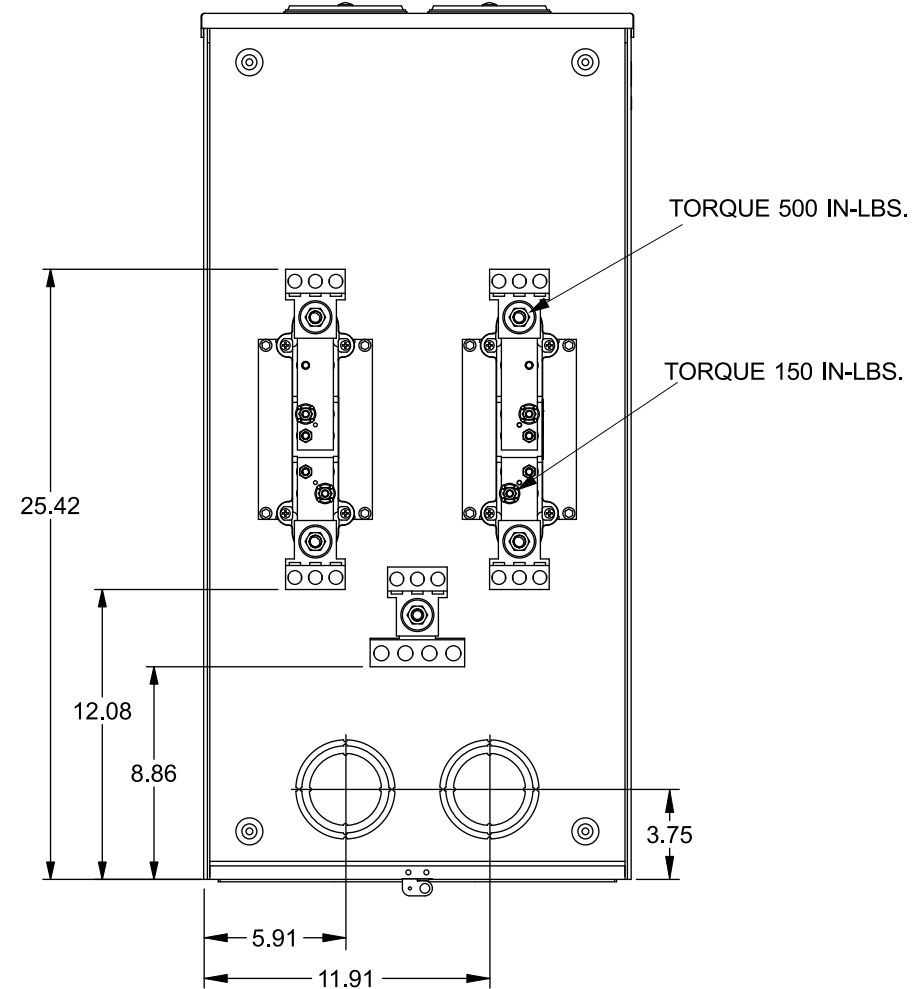

Catalog Number: 9810-9549

Features and Ratings

- Ringless Type Meter Socket
- 480A Continuous, 600A Max., 300V AC
- Outdoor Enclosure (NEMA Type 3R)
- Painted G90 Steel Enclosure
- 1 Phase, 3-Wire
- Meter Socket Type K-4UT
- For Overhead & Underground Service
- (2) Large HD Type Hub Openings with Cover Plates Installed

Accessories

CONDUIT HUBS (HD Type)	
TRADE SIZE	CATALOG No.
3 INCH	EC56856 or H56856-2
3-1/2 INCH	EC56857 or H56857-2
4 INCH	EC56858 or H56858-2
Hub Cover Plate	EC56933 or H56933S

K4 Lexan Shield **K4 Manual Bypass**
 Cat No: 5007400-K Cat No: H56495
Blank Sliding Cover
 Cat. No: HA-300529-3

Connectors, Wire Sizes and Torques

CONNECTOR	PART No.	WIRE SIZE	TORQUE
LINE	68752-1	(3) #6-250 kcmil	275 IN-LBS.
LOAD	68752-1	(3) #6-250 kcmil	275 IN-LBS.
NEUTRAL	56426	(4) #6-350 kcmil	275 IN-LBS.
GROUND	56734	(1) #6-250 kcmil	275 IN-LBS.

VIEW SHOWN WITH COVER REMOVED

© 2018 Copyright Siemens Industry, Inc.

TALON
Meter Socket

Description: **480A Cont, 4 Terminal, K-4UT, 300V AC, Painted Steel Enclosure**

KAM 10/10/18 | DO NOT SCALE DRAWING | Dwg No: **9810-9549**