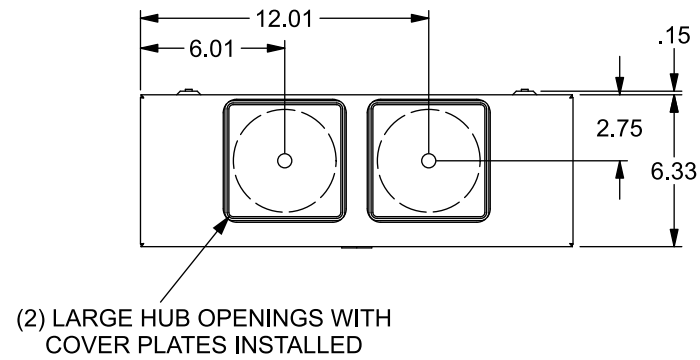

Catalog Number: 9810-9549

Features and Ratings

- Ringless Type Meter Socket
- 480A Continuous, 600A Max., 300V AC
- Outdoor Enclosure (NEMA Type 3R)
- Painted G90 Steel Enclosure
- 1 Phase, 3-Wire
- Meter Socket Type K-4UT
- For Overhead & Underground Service
- (2) Large HD Type Hub Openings with Cover Plates Installed

Accessories

CONDUIT HUBS (HD Type)	
TRADE SIZE	CATALOG No.
3 INCH	EC56856 or H56856-2
3-1/2 INCH	EC56857 or H56857-2
4 INCH	EC56858 or H56858-2
Hub Cover Plate	EC56933 or H56933S

K4 Lexan Shield **K4 Manual Bypass**
 Cat No: 5007400-K Cat No: H56495
Blank Sliding Cover
 Cat. No: HA-300529-3

Connectors, Wire Sizes and Torques

CONNECTOR	PART No.	WIRE SIZE	TORQUE
LINE	68752-1	(3) #6-250 kcmil	275 IN-LBS.
LOAD	68752-1	(3) #6-250 kcmil	275 IN-LBS.
NEUTRAL	56426	(4) #6-350 kcmil	275 IN-LBS.
GROUND	56734	(1) #6-250 kcmil	275 IN-LBS.

VIEW SHOWN WITH COVER REMOVED

© 2018 Copyright Siemens Industry, Inc.

TALON
Meter Socket

Description: **480A Cont, 4 Terminal, K-4UT, 300V AC, Painted Steel Enclosure**

KAM 10/10/18 | DO NOT SCALE DRAWING | Dwg No: **9810-9549**