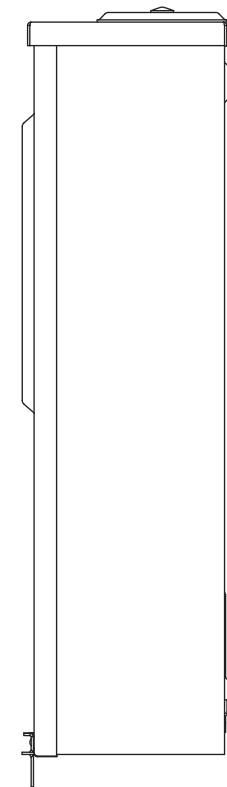

Catalog Number: 9804-8564

Features and Ratings

- Ringless Type Meter Socket
- 65A Continuous, 80A Max, 600V AC
- Outdoor Enclosure (NEMA Type 3R)
- Painted Steel Enclosure
- 3 Phase, 13 Jaw , Lever Bypass
- Meter Socket Type HQ-13TS
- For Overhead & Underground Service
- RX Type Hub Opening with Cover Plate Installed
- One Ground Lug Installed

TYPE RX (SMALL) HUB OPENING,
COVER PLATE INSTALLED

VIEW SHOWN WITH COVER REMOVED

Accessories

CONDUIT HUBS (RX Type)	
TRADE SIZE	CATALOG No.
1-1/4 INCH	EC38597 or H38597-2
1-1/2 INCH	EC38598 or H38598-2
2 INCH	EC38599 or H38599-2
2-1/2 INCH	EC38600 or H38600-2
Hub Cover Plate	EC38595 or H38595-1

Meter Opening Cover Plate
Cat No: H659-0162

Connectors, Wire Sizes and Torques

CONNECTOR	WIRE SIZE	TORQUE
LINE, LOAD	#14 - 4 AWG	35 IN.-LBS.
GROUND	#14 - 2 AWG	50 IN.-LBS.

© 2019 Copyright Siemens Industry, Inc.

TALON
Meter Socket

Description: **65A Cont, 13 Jaw, HQ-13TS, 3 Ph, 600V AC, OH/UG, Lever Bypass**

KAM 12/5/19 DO NOT SCALE DRAWING Dwg No: **9804-8564**