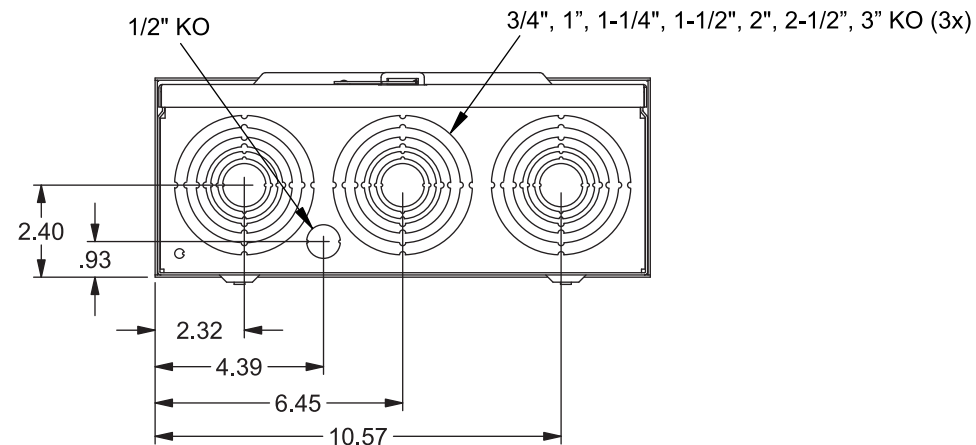

Catalog Number: 9804-8564

Features and Ratings

- Ringless Type Meter Socket
- 65A Continuous, 80A Max, 600V AC
- Outdoor Enclosure (NEMA Type 3R)
- Painted Steel Enclosure
- 3 Phase, 13 Jaw , Lever Bypass
- Meter Socket Type HQ-13TS
- For Overhead & Underground Service
- RX Type Hub Opening with Cover Plate Installed
- One Ground Lug Installed

TYPE RX (SMALL) HUB OPENING,
COVER PLATE INSTALLED

VIEW SHOWN WITH COVER REMOVED

Accessories

CONDUIT HUBS (RX Type)	
TRADE SIZE	CATALOG No.
1-1/4 INCH	EC38597 or H38597-2
1-1/2 INCH	EC38598 or H38598-2
2 INCH	EC38599 or H38599-2
2-1/2 INCH	EC38600 or H38600-2
Hub Cover Plate	EC38595 or H38595-1

Meter Opening Cover Plate
Cat No: H659-0162

Connectors, Wire Sizes and Torques

CONNECTOR	WIRE SIZE	TORQUE
LINE, LOAD	#14 - 4 AWG	35 IN.-LBS.
GROUND	#14 - 2 AWG	50 IN.-LBS.

© 2019 Copyright Siemens Industry, Inc.

TALON
Meter Socket

Description: **65A Cont, 13 Jaw, HQ-13TS, 3 Ph, 600V AC, OH/UG, Lever Bypass**

KAM 12/5/19 DO NOT SCALE DRAWING Dwg No: **9804-8564**