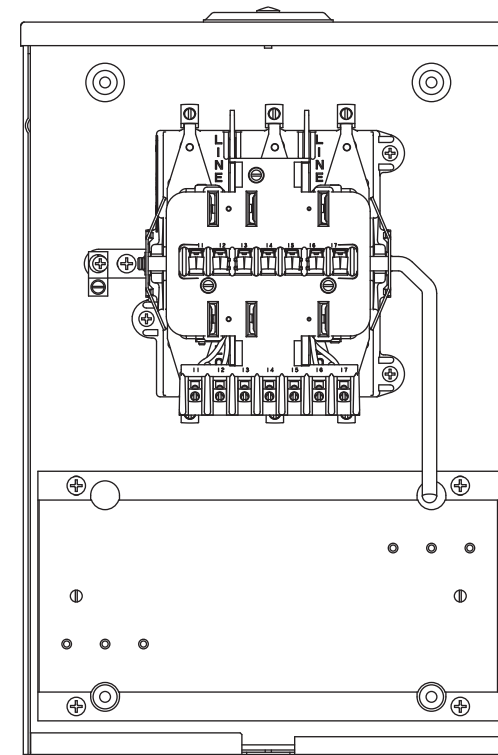

Catalog Number: 9804-8564

Features and Ratings

- Ringless Type Meter Socket
- 65A Continuous, 80A Max, 600V AC
- Outdoor Enclosure (NEMA Type 3R)
- Painted Steel Enclosure
- 3 Phase, 13 Jaw , Lever Bypass
- Meter Socket Type HQ-13TS
- For Overhead & Underground Service
- RX Type Hub Opening with Cover Plate Installed
- One Ground Lug Installed

TYPE RX (SMALL) HUB OPENING,
COVER PLATE INSTALLED

VIEW SHOWN WITH COVER REMOVED

Accessories

CONDUIT HUBS (RX Type)	
TRADE SIZE	CATALOG No.
1-1/4 INCH	EC38597 or H38597-2
1-1/2 INCH	EC38598 or H38598-2
2 INCH	EC38599 or H38599-2
2-1/2 INCH	EC38600 or H38600-2
Hub Cover Plate	EC38595 or H38595-1

Meter Opening Cover Plate
Cat No: H659-0162

Connectors, Wire Sizes and Torques

CONNECTOR	WIRE SIZE	TORQUE
LINE, LOAD	#14 - 4 AWG	35 IN.-LBS.
GROUND	#14 - 2 AWG	50 IN.-LBS.

© 2019 Copyright Siemens Industry, Inc.

TALON
Meter Socket

Description: **65A Cont, 13 Jaw, HQ-13TS, 3 Ph, 600V AC, OH/UG, Lever Bypass**

KAM 12/5/19 DO NOT SCALE DRAWING Dwg No: **9804-8564**