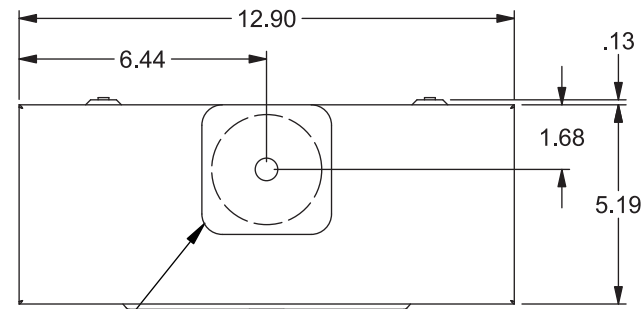

Catalog Number: 9804-8564

Features and Ratings

- Ringless Type Meter Socket
- 65A Continuous, 80A Max, 600V AC
- Outdoor Enclosure (NEMA Type 3R)
- Painted Steel Enclosure
- 3 Phase, 13 Jaw , Lever Bypass
- Meter Socket Type HQ-13TS
- For Overhead & Underground Service
- RX Type Hub Opening with Cover Plate Installed
- One Ground Lug Installed

TYPE RX (SMALL) HUB OPENING,
COVER PLATE INSTALLED

VIEW SHOWN WITH COVER REMOVED

Accessories

CONDUIT HUBS (RX Type)	
TRADE SIZE	CATALOG No.
1-1/4 INCH	EC38597 or H38597-2
1-1/2 INCH	EC38598 or H38598-2
2 INCH	EC38599 or H38599-2
2-1/2 INCH	EC38600 or H38600-2
Hub Cover Plate	EC38595 or H38595-1

Meter Opening Cover Plate
Cat No: H659-0162

Connectors, Wire Sizes and Torques

CONNECTOR	WIRE SIZE	TORQUE
LINE, LOAD	#14 - 4 AWG	35 IN.-LBS.
GROUND	#14 - 2 AWG	50 IN.-LBS.

© 2019 Copyright Siemens Industry, Inc.

TALON
Meter Socket

Description: **65A Cont, 13 Jaw, HQ-13TS, 3 Ph, 600V AC, OH/UG, Lever Bypass**

KAM 12/5/19 DO NOT SCALE DRAWING Dwg No: **9804-8564**