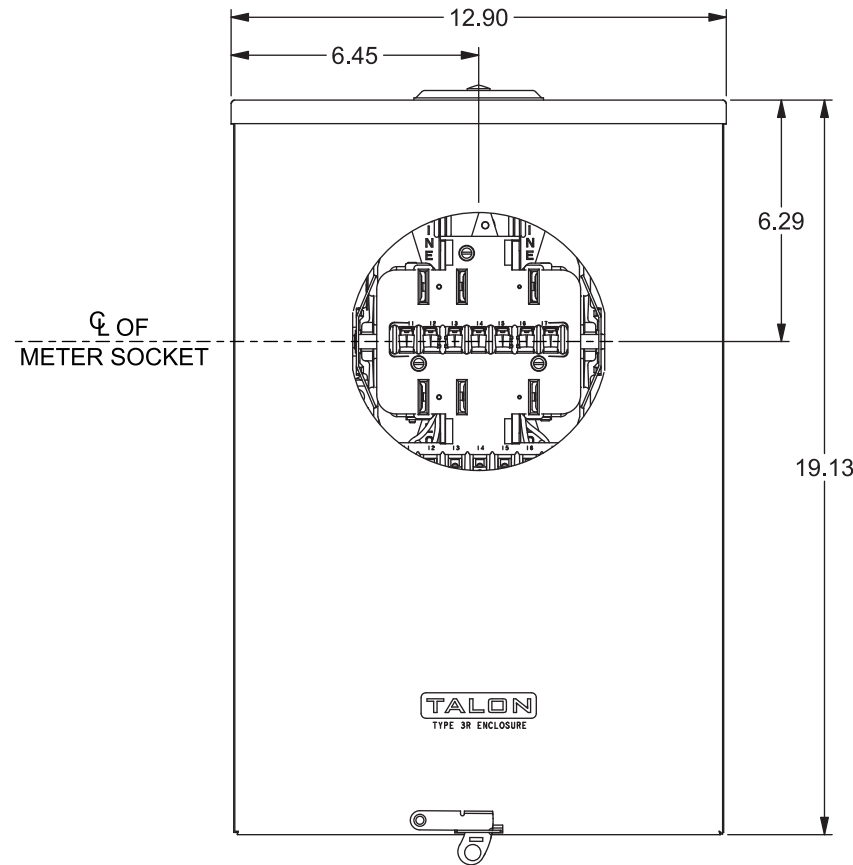

Catalog Number: 9804-8564

Features and Ratings

- Ringless Type Meter Socket
- 65A Continuous, 80A Max, 600V AC
- Outdoor Enclosure (NEMA Type 3R)
- Painted Steel Enclosure
- 3 Phase, 13 Jaw , Lever Bypass
- Meter Socket Type HQ-13TS
- For Overhead & Underground Service
- RX Type Hub Opening with Cover Plate Installed
- One Ground Lug Installed

TYPE RX (SMALL) HUB OPENING,
COVER PLATE INSTALLED

VIEW SHOWN WITH COVER REMOVED

Accessories

CONDUIT HUBS (RX Type)	
TRADE SIZE	CATALOG No.
1-1/4 INCH	EC38597 or H38597-2
1-1/2 INCH	EC38598 or H38598-2
2 INCH	EC38599 or H38599-2
2-1/2 INCH	EC38600 or H38600-2
Hub Cover Plate	EC38595 or H38595-1

Meter Opening Cover Plate
Cat No: H659-0162

Connectors, Wire Sizes and Torques

CONNECTOR	WIRE SIZE	TORQUE
LINE, LOAD	#14 - 4 AWG	35 IN.-LBS.
GROUND	#14 - 2 AWG	50 IN.-LBS.

© 2019 Copyright Siemens Industry, Inc.

TALON
Meter Socket

Description: **65A Cont, 13 Jaw, HQ-13TS, 3 Ph, 600V AC, OH/UG, Lever Bypass**

KAM 12/5/19 DO NOT SCALE DRAWING Dwg No: **9804-8564**