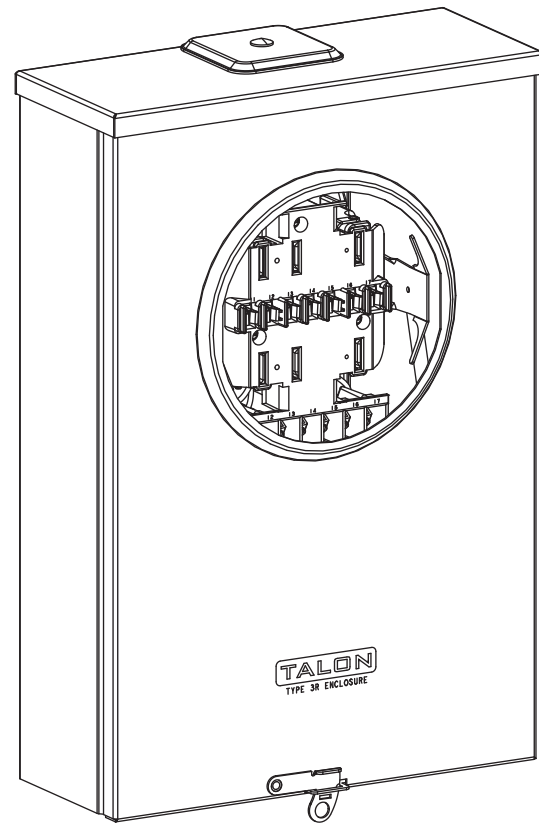

Catalog Number: 9804-8564

Features and Ratings

- Ringless Type Meter Socket
- 65A Continuous, 80A Max, 600V AC
- Outdoor Enclosure (NEMA Type 3R)
- Painted Steel Enclosure
- 3 Phase, 13 Jaw , Lever Bypass
- Meter Socket Type HQ-13TS
- For Overhead & Underground Service
- RX Type Hub Opening with Cover Plate Installed
- One Ground Lug Installed

TYPE RX (SMALL) HUB OPENING,
COVER PLATE INSTALLED

VIEW SHOWN WITH COVER REMOVED

Accessories

CONDUIT HUBS (RX Type)	
TRADE SIZE	CATALOG No.
1-1/4 INCH	EC38597 or H38597-2
1-1/2 INCH	EC38598 or H38598-2
2 INCH	EC38599 or H38599-2
2-1/2 INCH	EC38600 or H38600-2
Hub Cover Plate	EC38595 or H38595-1

Meter Opening Cover Plate
Cat No: H659-0162

Connectors, Wire Sizes and Torques

CONNECTOR	WIRE SIZE	TORQUE
LINE, LOAD	#14 - 4 AWG	35 IN.-LBS.
GROUND	#14 - 2 AWG	50 IN.-LBS.

© 2019 Copyright Siemens Industry, Inc.

TALON
Meter Socket

Description: **65A Cont, 13 Jaw, HQ-13TS, 3 Ph, 600V AC, OH/UG, Lever Bypass**

KAM 12/5/19 DO NOT SCALE DRAWING Dwg No: **9804-8564**