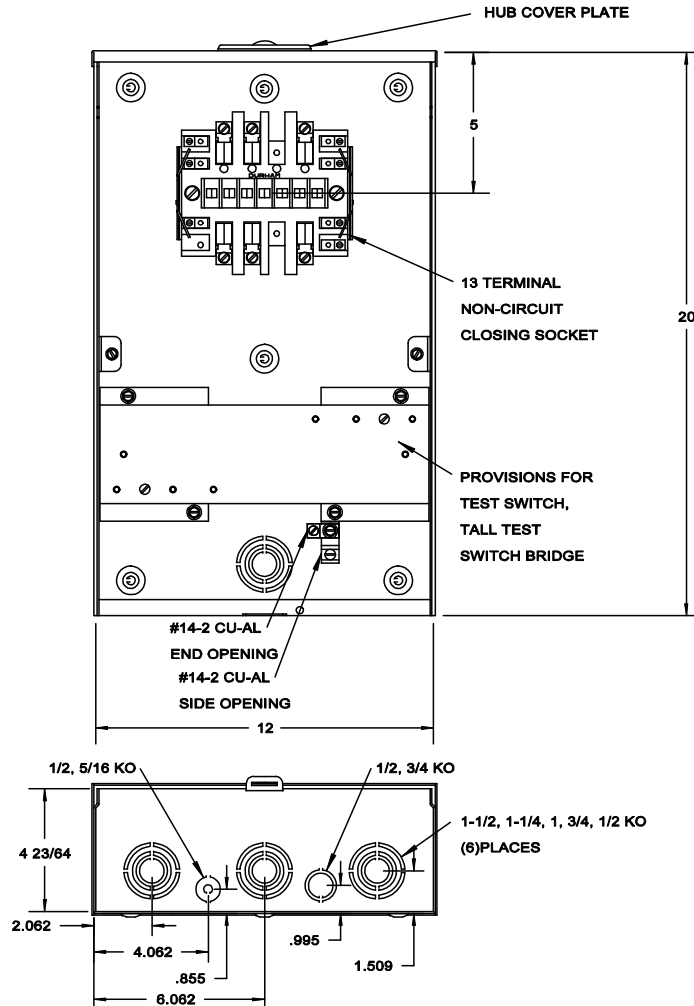

Catalog Number: 9837-8503

**Features and Ratings**

- Ringless Type Meter Socket
- 20A Continuous, 600V AC
- Outdoor Enclosure (NEMA Type 3R)
- Painted G90 Steel
- 3 Phase, 4 Wire
- 13 Jaw Meter Socket
- Meter Socket Type PTS-13
- For Overhead or Underground Service
- RX Type Hub Opening, Cover Plate Installed

**Connectors, Wire Sizes and Torques**

CONNECTOR	WIRE SIZE	TORQUE
CURRENT, POTENTIAL, GROUND	#14 - 10 AWG	35 IN.-LBS.
CURRENT, POTENTIAL, GROUND	#8 AWG	40 IN.-LBS.
CURRENT, POTENTIAL, GROUND	#6 AWG	45 IN.-LBS.
POTENTIAL, GROUND	#4 AWG	45 IN.-LBS.
GROUND	#3 - 2 AWG	50 IN.-LBS.

**Accessories**

**CONDUIT HUBS (RX Type)**

TRADE SIZE	CATALOG No.
3/4 INCH	H38594-2
1 INCH	H38596-2
1-1/4 INCH	H38597-2
1-1/2 INCH	H38598-2
2 INCH	H38599-2
2-1/2 INCH	H38600-2

Steel Hub Cover Plate Kit  
Cat No: H38595-1

Aluminum Hub Cover Plate Kit  
Cat No: H38595-2

© 2017 Copyright Siemens Industry, Inc.

<b>TALON</b>	
<b>PTS13</b>	
Description: <b>SKT/SW 20A 13T HCP</b>	
CQ 08/25/2018	DO NOT SCALE DRAWING
Dwg No.	<b>9837-8503</b>