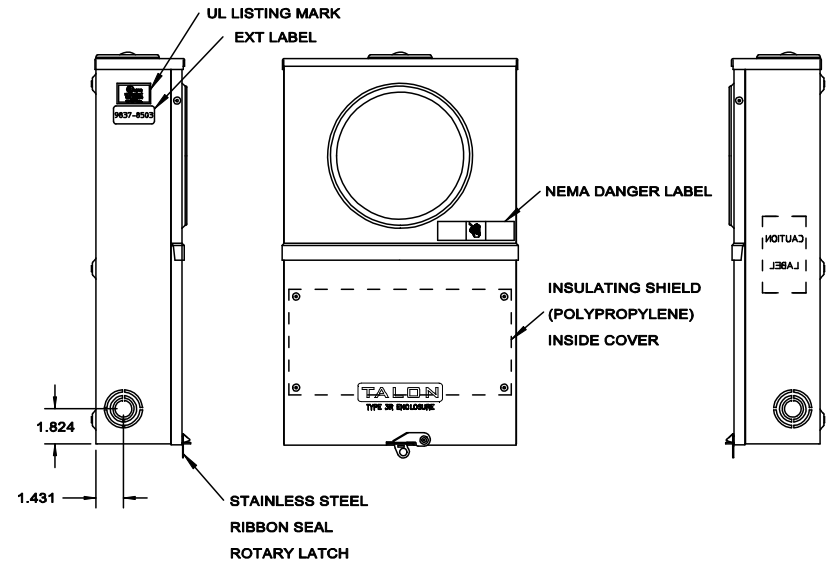

**Connectors, Wire Sizes and Torques**

CONNECTOR	WIRE SIZE	TORQUE
CURRENT, POTENTIAL, GROUND	#14 - 10 AWG	35 IN.-LBS.
CURRENT, POTENTIAL, GROUND	#8 AWG	40 IN.-LBS.
CURRENT, POTENTIAL, GROUND	#6 AWG	45 IN.-LBS.
POTENTIAL, GROUND	#4 AWG	45 IN.-LBS.
GROUND	#3 - 2 AWG	50 IN.-LBS.

**Accessories**

**CONDUIT HUBS (RX Type)**

TRADE SIZE	CATALOG No.
3/4 INCH	H38594-2
1 INCH	H38596-2
1-1/4 INCH	H38597-2
1-1/2 INCH	H38598-2
2 INCH	H38599-2
2-1/2 INCH	H38600-2

Steel Hub Cover Plate Kit  
Cat No: H38595-1

Aluminum Hub Cover Plate Kit  
Cat No: H38595-2

© 2017 Copyright Siemens Industry, Inc.

<b>TALON</b>	
<b>PTS13</b>	
Description: <b>SKT/SW 20A 13T HCP</b>	
CQ 08/25/2018	DO NOT SCALE DRAWING
Dwg No.	<b>9837-8503</b>