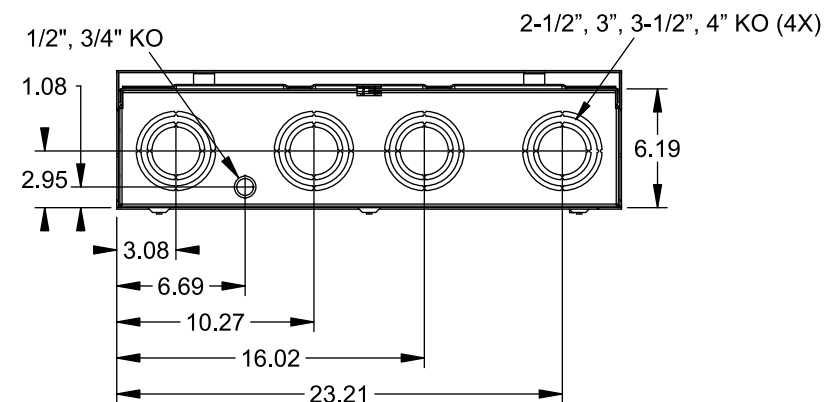

Catalog Number: 9817-9803

Features and Ratings

- Ringless Type Meter Socket
- 480A Continuous, 600A Max., 600V AC
- Outdoor Enclosure (NEMA Type 3R)
- Painted G90 Steel Enclosure
- 3 Phase, Commercial/Industrial Socket
- Meter Socket Type K-7SW
- For Overhead & Underground Service
- Two Large Hub Openings, HD Type Cover Plates Installed

(2) TYPE HD (LARGE) HUB OPENINGS
COVER PLATES INSTALLED

Accessories

CONDUIT HUBS (HD Type)	
TRADE SIZE	CATALOG No.
3 INCH	EC56856 or H56856-2
3-1/2 INCH	EC56857 or H56857-2
4 INCH	EC56858 or H56858-2
Hub Cover Plate	EC56933 or H56933S

CONNECTOR	PART No.	HEX DRIVE	WIRE SIZE	TORQUE
LINE	56732	5/16"	(2)#4 - 350 kcmil	275 IN-LBS.
LOAD	56732	5/16"	(2)#4 - 350 kcmil	275 IN-LBS.
NEUTRAL	56732	5/16"	(2)#4 - 350 kcmil	275 IN-LBS.
GROUND	56734	5/16"	#6 - 250 kcmil	275 IN-LBS.

VIEW SHOWN WITH COVER REMOVED

© 2015 Copyright Siemens Industry, Inc.

TALON
Meter Socket

Description: **480A Cont, 4 Terminal, K-7SW, 600V AC, Painted Steel Enclosure**

JEL 12/1/15 DO NOT SCALE DRAWING Dwg No: **9817-9803**