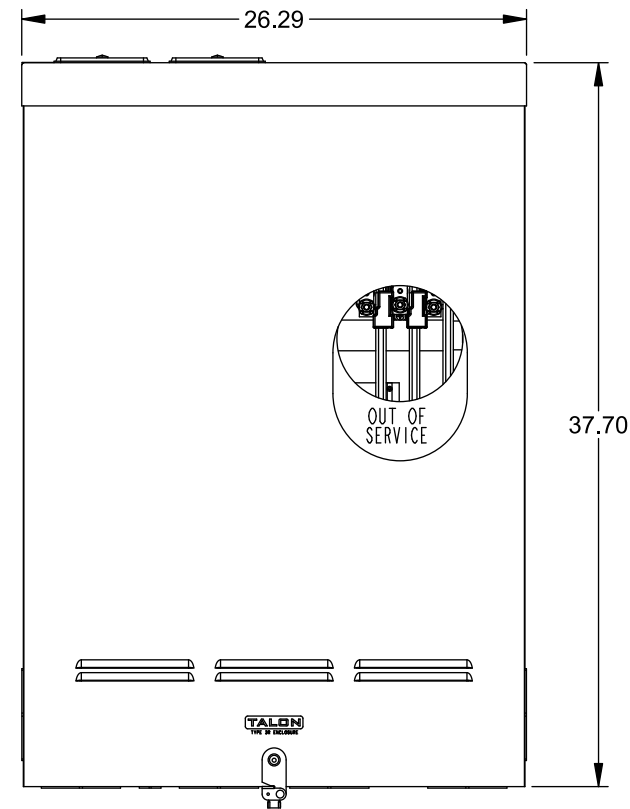

Catalog Number: 9817-9803

Features and Ratings

- Ringless Type Meter Socket
- 480A Continuous, 600A Max., 600V AC
- Outdoor Enclosure (NEMA Type 3R)
- Painted G90 Steel Enclosure
- 3 Phase, Commercial/Industrial Socket
- Meter Socket Type K-7SW
- For Overhead & Underground Service
- Two Large Hub Openings, HD Type Cover Plates Installed

(2) TYPE HD (LARGE) HUB OPENINGS
COVER PLATES INSTALLED

Accessories

CONDUIT HUBS (HD Type)	
TRADE SIZE	CATALOG No.
3 INCH	EC56856 or H56856-2
3-1/2 INCH	EC56857 or H56857-2
4 INCH	EC56858 or H56858-2
Hub Cover Plate	EC56933 or H56933S

CONNECTOR	PART No.	HEX DRIVE	WIRE SIZE	TORQUE
LINE	56732	5/16"	(2)#4 - 350 kcmil	275 IN-LBS.
LOAD	56732	5/16"	(2)#4 - 350 kcmil	275 IN-LBS.
NEUTRAL	56732	5/16"	(2)#4 - 350 kcmil	275 IN-LBS.
GROUND	56734	5/16"	#6 - 250 kcmil	275 IN-LBS.

VIEW SHOWN WITH COVER REMOVED

© 2015 Copyright Siemens Industry, Inc.

TALON
Meter Socket

Description: **480A Cont, 4 Terminal, K-7SW, 600V AC, Painted Steel Enclosure**

JEL 12/1/15 DO NOT SCALE DRAWING Dwg No: **9817-9803**