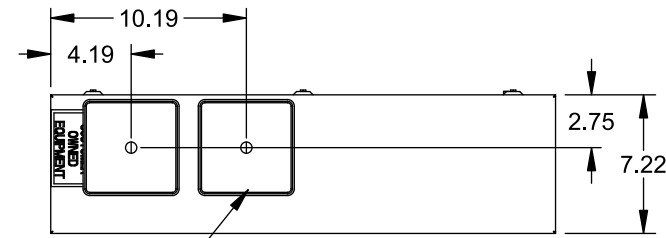

Catalog Number: 9817-9803

Features and Ratings

- Ringless Type Meter Socket
- 480A Continuous, 600A Max., 600V AC
- Outdoor Enclosure (NEMA Type 3R)
- Painted G90 Steel Enclosure
- 3 Phase, Commercial/Industrial Socket
- Meter Socket Type K-7SW
- For Overhead & Underground Service
- Two Large Hub Openings, HD Type Cover Plates Installed

(2) TYPE HD (LARGE) HUB OPENINGS
COVER PLATES INSTALLED

Accessories

CONDUIT HUBS (HD Type)	
TRADE SIZE	CATALOG No.
3 INCH	EC56856 or H56856-2
3-1/2 INCH	EC56857 or H56857-2
4 INCH	EC56858 or H56858-2
Hub Cover Plate	EC56933 or H56933S

CONNECTOR	PART No.	HEX DRIVE	WIRE SIZE	TORQUE
LINE	56732	5/16"	(2)#4 - 350 kcmil	275 IN-LBS.
LOAD	56732	5/16"	(2)#4 - 350 kcmil	275 IN-LBS.
NEUTRAL	56732	5/16"	(2)#4 - 350 kcmil	275 IN-LBS.
GROUND	56734	5/16"	#6 - 250 kcmil	275 IN-LBS.

VIEW SHOWN WITH COVER REMOVED

© 2015 Copyright Siemens Industry, Inc.

TALON
Meter Socket

Description: **480A Cont, 4 Terminal, K-7SW, 600V AC, Painted Steel Enclosure**

JEL 12/1/15 DO NOT SCALE DRAWING Dwg No: **9817-9803**