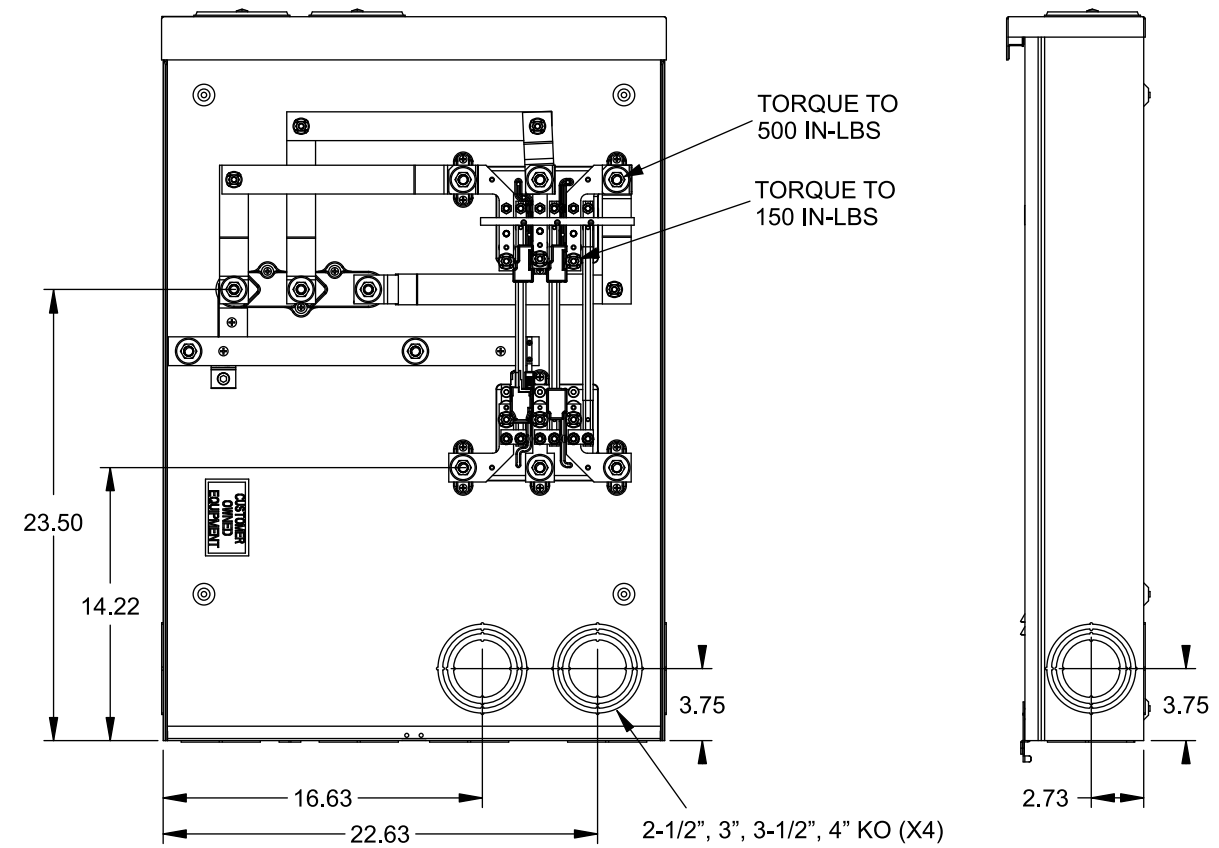

Catalog Number: 9817-9803

Features and Ratings

- Ringless Type Meter Socket
- 480A Continuous, 600A Max., 600V AC
- Outdoor Enclosure (NEMA Type 3R)
- Painted G90 Steel Enclosure
- 3 Phase, Commercial/Industrial Socket
- Meter Socket Type K-7SW
- For Overhead & Underground Service
- Two Large Hub Openings, HD Type Cover Plates Installed

(2) TYPE HD (LARGE) HUB OPENINGS
COVER PLATES INSTALLED

Accessories

CONDUIT HUBS (HD Type)	
TRADE SIZE	CATALOG No.
3 INCH	EC56856 or H56856-2
3-1/2 INCH	EC56857 or H56857-2
4 INCH	EC56858 or H56858-2
Hub Cover Plate	EC56933 or H56933S

CONNECTOR	PART No.	HEX DRIVE	WIRE SIZE	TORQUE
LINE	56732	5/16"	(2)#4 - 350 kcmil	275 IN-LBS.
LOAD	56732	5/16"	(2)#4 - 350 kcmil	275 IN-LBS.
NEUTRAL	56732	5/16"	(2)#4 - 350 kcmil	275 IN-LBS.
GROUND	56734	5/16"	#6 - 250 kcmil	275 IN-LBS.

VIEW SHOWN WITH COVER REMOVED

© 2015 Copyright Siemens Industry, Inc.

TALON
Meter Socket

Description: **480A Cont, 4 Terminal, K-7SW, 600V AC, Painted Steel Enclosure**

JEL 12/1/15 DO NOT SCALE DRAWING Dwg No: **9817-9803**