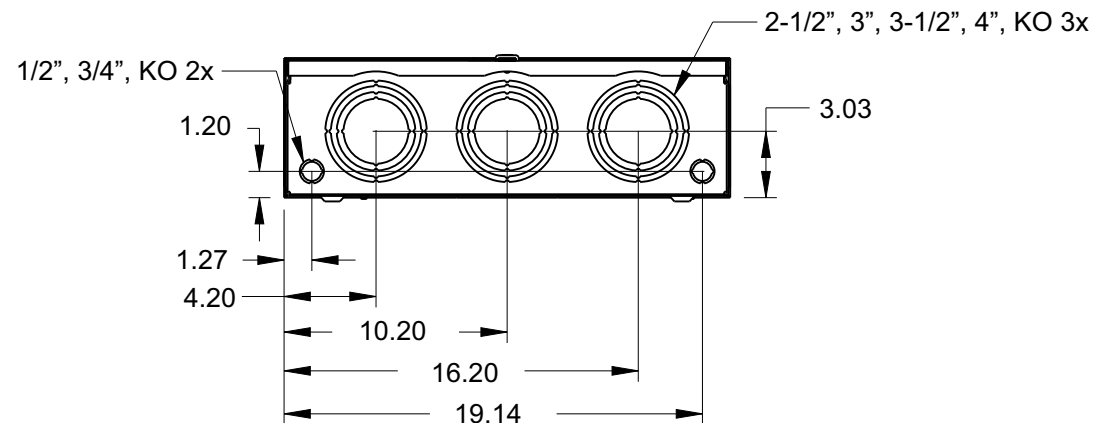

Catalog Number: 48907-82GP

Features and Ratings

- Ringless Type Meter Socket
- 320A Continuous, 400A Max.
- Outdoor Enclosure (NEMA Type 3R)
- Aluminum Enclosure
- 3 Phase, 4 Wire, 600V AC
- 7 Jaw
- HQ Clamp Jaw Lever Bypass Meter Socket
- For Overhead or Underground Service
- HD Hub Opening With Coverplate Installed
- One Ground Lugs
- 7/8" Barrel Lock Provision

Cat No: EC56856 (3")

Cat No: EC56857 (3.50")

Cat No: EC56858 (4")

HD COVERPLATE

Cat No: H56933

HD COVERPLATE

Cat No: EC56933S

Lugs, Wire Sizes and Torques

LOCATION	PART NO.	HEX DRIVE SIZE	WIRE SIZE	TORQUE
LINE*	H60162	1/2"	#4 AWG-600 kcmil (2)#1/0 AWG-250 kcmil	500 LB-IN
LINE	H56476	1/2"	#3/0 AWG-800 kcmil	500 LB-IN
LINE	H56732	5/16"	(2)#4 AWG-350 kcmil	275 LB-IN
LOAD	H60162	1/2"	#4 AWG-600 kcmil (2)#1/0 AWG-250 kcmil	500 LB-IN
LOAD	H56476	1/2"	#3/0 AWG-800 kcmil	500 LB-IN
LOAD*	H56732-2	5/16"	(2)#6 AWG-350 kcmil	275 LB-IN
NEUTRAL*	H60162	1/2"	#4 AWG-600 kcmil (2)#1/0 AWG-250 kcmil	500 LB-IN
NEUTRAL	H56476	1/2"	#3/0 AWG-800 kcmil	500 LB-IN
NEUTRAL*	H56732-2	5/16"	(2)#6 AWG-350 kcmil	275 LB-IN
GROUND*	67554A		#14 - 2/0 AWG	50 LB-IN

* indicates factory installed connectors

TALON
Meter Socket

Description:
**320A Cont, 7 Jaw, HQ7SW, 600V AC,
Painted Aluminum**