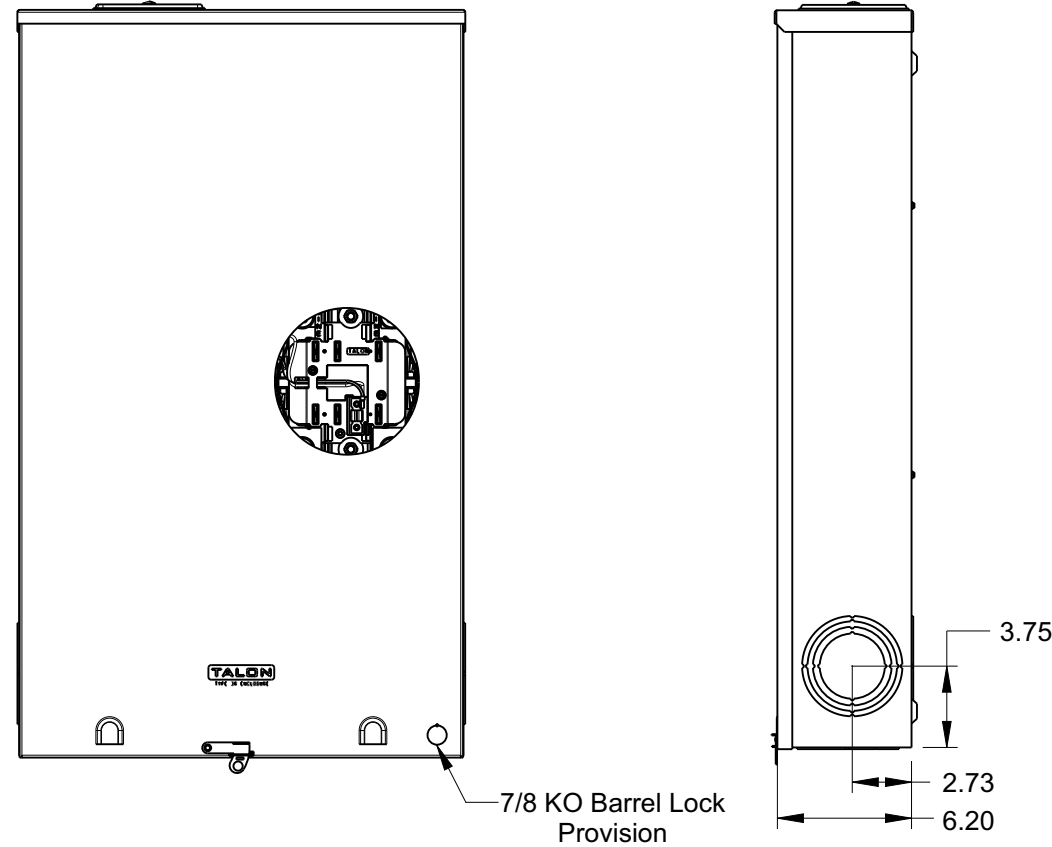

Catalog Number: 48907-82GP

Features and Ratings

- Ringless Type Meter Socket
- 320A Continuous, 400A Max.
- Outdoor Enclosure (NEMA Type 3R)
- Aluminum Enclosure
- 3 Phase, 4 Wire, 600V AC
- 7 Jaw
- HQ Clamp Jaw Lever Bypass Meter Socket
- For Overhead or Underground Service
- HD Hub Opening With Coverplate Installed
- One Ground Lugs
- 7/8" Barrel Lock Provision

Accessories

Meter Opening Cover Plate

Cat No: H39968

HD CONDUIT HUB KITS

Cat No: H56856-2 (3")

Cat No: H56857-2 (3.50")

Cat No: H56858-2 (4")

HD CONDUIT HUB KITS

Cat No: EC56856 (3")

Cat No: EC56857 (3.50")

Cat No: EC56858 (4")

HD COVERPLATE

Cat No: H56933

HD COVERPLATE

Cat No: EC56933S

Lugs, Wire Sizes and Torques

* indicates factory installed connectors

TALON
Meter Socket

Description:
**320A Cont, 7 Jaw, HQ7SW, 600V AC,
Painted Aluminum**