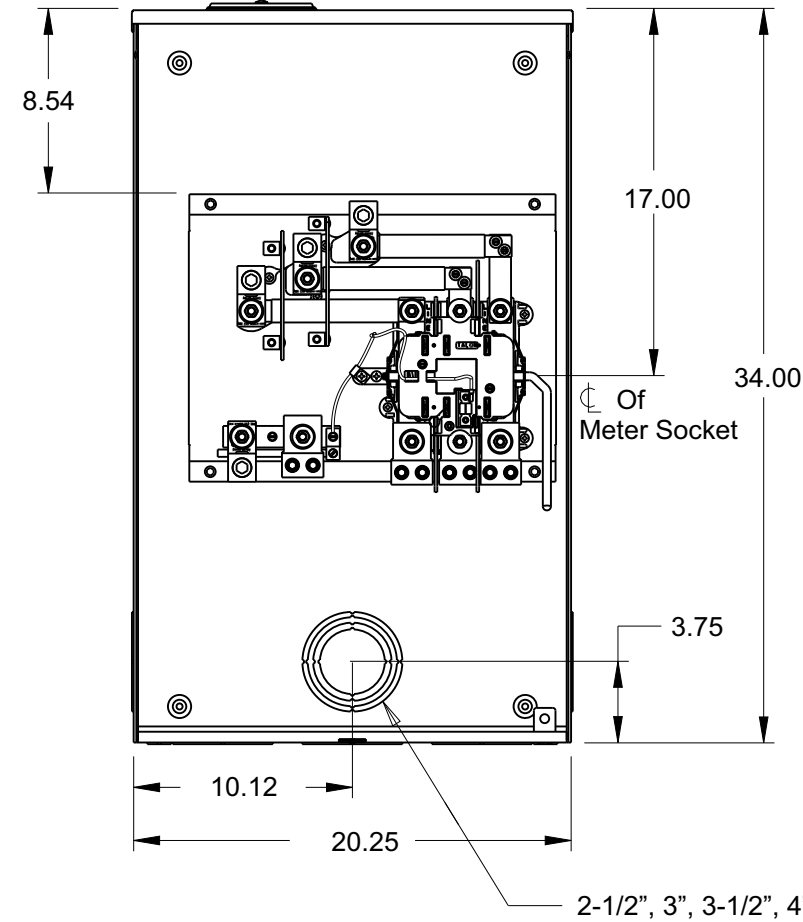

Catalog Number: 48907-82GP

Features and Ratings

- Ringless Type Meter Socket
- 320A Continuous, 400A Max.
- Outdoor Enclosure (NEMA Type 3R)
- Aluminum Enclosure
- 3 Phase, 4 Wire, 600V AC
- 7 Jaw
- HQ Clamp Jaw Lever Bypass Meter Socket
- For Overhead or Underground Service
- HD Hub Opening With Coverplate Installed
- One Ground Lugs
- 7/8" Barrel Lock Provision

Cat No: EC56856 (3")

Cat No: EC56857 (3.50")

Cat No: EC56858 (4")

HD COVERPLATE

Cat No: H56933

HD COVERPLATE

Cat No: EC56933S

Lugs, Wire Sizes and Torques

LOCATION	PART NO.	HEX DRIVE SIZE	WIRE SIZE	TORQUE
LINE*	H60162	1/2"	#4 AWG-600 kcmil (2)#1/0 AWG-250 kcmil	500 LB-IN
LINE	H56476	1/2"	#3/0 AWG-800 kcmil	500 LB-IN
LINE	H56732	5/16"	(2)#4 AWG-350 kcmil	275 LB-IN
LOAD	H60162	1/2"	#4 AWG-600 kcmil (2)#1/0 AWG-250 kcmil	500 LB-IN
LOAD	H56476	1/2"	#3/0 AWG-800 kcmil	500 LB-IN
LOAD*	H56732-2	5/16"	(2)#6 AWG-350 kcmil	275 LB-IN
NEUTRAL*	H60162	1/2"	#4 AWG-600 kcmil (2)#1/0 AWG-250 kcmil	500 LB-IN
NEUTRAL	H56476	1/2"	#3/0 AWG-800 kcmil	500 LB-IN
NEUTRAL*	H56732-2	5/16"	(2)#6 AWG-350 kcmil	275 LB-IN
GROUND*	67554A		#14 - 2/0 AWG	50 LB-IN

* indicates factory installed connectors

TALON
Meter Socket

Description:
**320A Cont, 7 Jaw, HQ7SW, 600V AC,
Painted Aluminum**