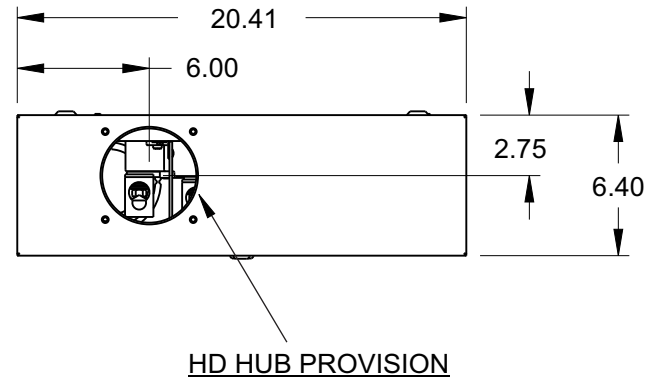

Catalog Number: 48907-82GP

Features and Ratings

- Ringless Type Meter Socket
- 320A Continuous, 400A Max.
- Outdoor Enclosure (NEMA Type 3R)
- Aluminum Enclosure
- 3 Phase, 4 Wire, 600V AC
- 7 Jaw
- HQ Clamp Jaw Lever Bypass Meter Socket
- For Overhead or Underground Service
- HD Hub Opening With Coverplate Installed
- One Ground Lugs
- 7/8" Barrel Lock Provision

Cat No: EC56856 (3")

Cat No: EC56857 (3.50")

Cat No: EC56858 (4")

HD COVERPLATE

Cat No: H56933

HD COVERPLATE

Cat No: EC56933S

Lugs, Wire Sizes and Torques

LOCATION	PART NO.	HEX DRIVE SIZE	WIRE SIZE	TORQUE
LINE*	H60162	1/2"	#4 AWG-600 kcmil (2)#1/0 AWG-250 kcmil	500 LB-IN
LINE	H56476	1/2"	#3/0 AWG-800 kcmil	500 LB-IN
LINE	H56732	5/16"	(2)#4 AWG-350 kcmil	275 LB-IN
LOAD	H60162	1/2"	#4 AWG-600 kcmil (2)#1/0 AWG-250 kcmil	500 LB-IN
LOAD	H56476	1/2"	#3/0 AWG-800 kcmil	500 LB-IN
LOAD*	H56732-2	5/16"	(2)#6 AWG-350 kcmil	275 LB-IN
NEUTRAL*	H60162	1/2"	#4 AWG-600 kcmil (2)#1/0 AWG-250 kcmil	500 LB-IN
NEUTRAL	H56476	1/2"	#3/0 AWG-800 kcmil	500 LB-IN
NEUTRAL*	H56732-2	5/16"	(2)#6 AWG-350 kcmil	275 LB-IN
GROUND*	67554A		#14 - 2/0 AWG	50 LB-IN

* indicates factory installed connectors

TALON
Meter Socket

Description:
**320A Cont, 7 Jaw, HQ7SW, 600V AC,
Painted Aluminum**