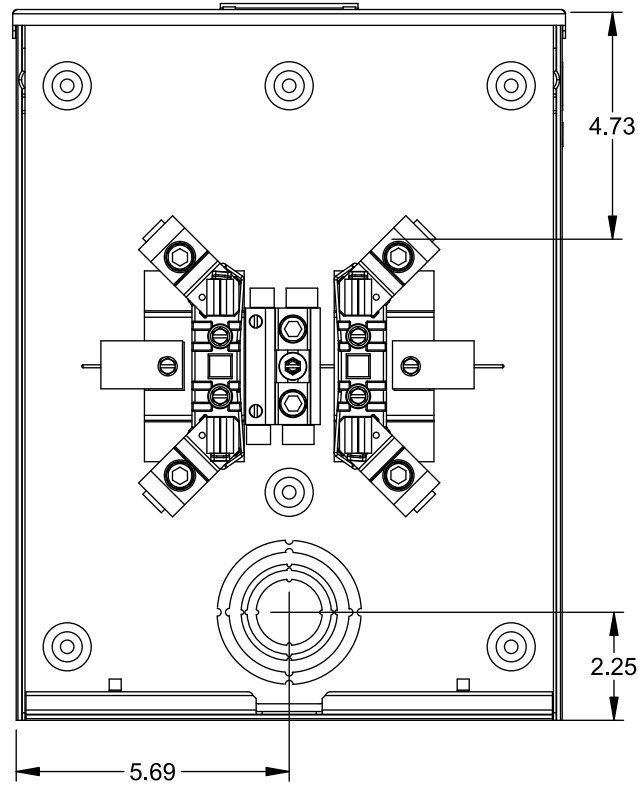

## Accessories

CONDUIT HUBS (RX Type)	
TRADE SIZE	CATALOG No.
1-1/4 INCH	EC38597 or H38597-2
1-1/2 INCH	EC38598 or H38598-2
2 INCH	EC38599 or H38599-2
2-1/2 INCH	EC38600 or H38600-2
Hub Cover Plate	EC38595 or H38595-1

Meter Opening Cover Plate  
 Cat No: H659-0162  
 5th Jaw Kit  
 Cat. No: EC659-0121

## Connectors, Wire Sizes and Torques

CONNECTOR	WIRE SIZE	TORQUE
LINE, LOAD, NEUTRAL*	#6 - 350 kcmil	250 IN.-LBS.
GROUND	#2 - 14 AWG	50 IN.-LBS.

\* External Hex Drive 1/2"  
 \* Internal Hex Drive 5/16"

VIEW SHOWN WITH COVER REMOVED

© 2015 Copyright Siemens Industry, Inc.

**TALON**  
**Meter Socket**

Description: **200A Cont, 4 Jaw, UAT4, 600V AC, Painted Steel Enclosure**

JEL 6/30/15 DO NOT SCALE DRAWING Dwg No: **UAT427-0G**