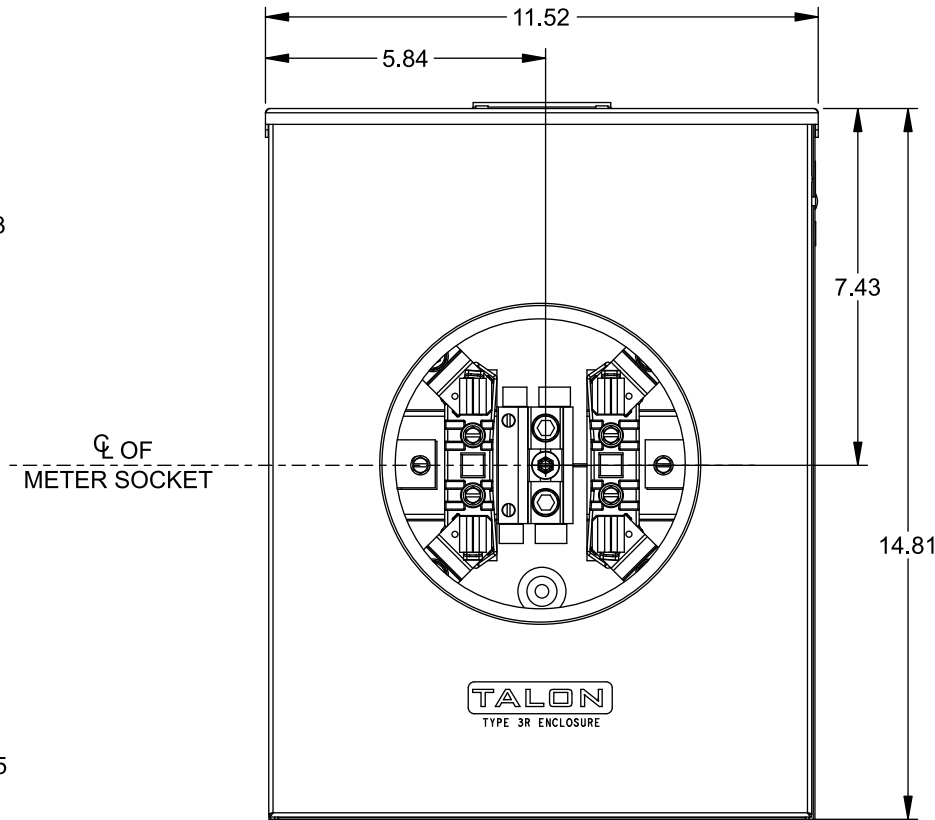

© 2015 Copyright Siemens Industry, Inc.

TALON
Meter Socket

Description: **200A Cont, 4 Jaw, UAT4, 600V AC, Painted Steel Enclosure**

JEL 6/30/15 DO NOT SCALE DRAWING Dwg No: **UAT427-0G**