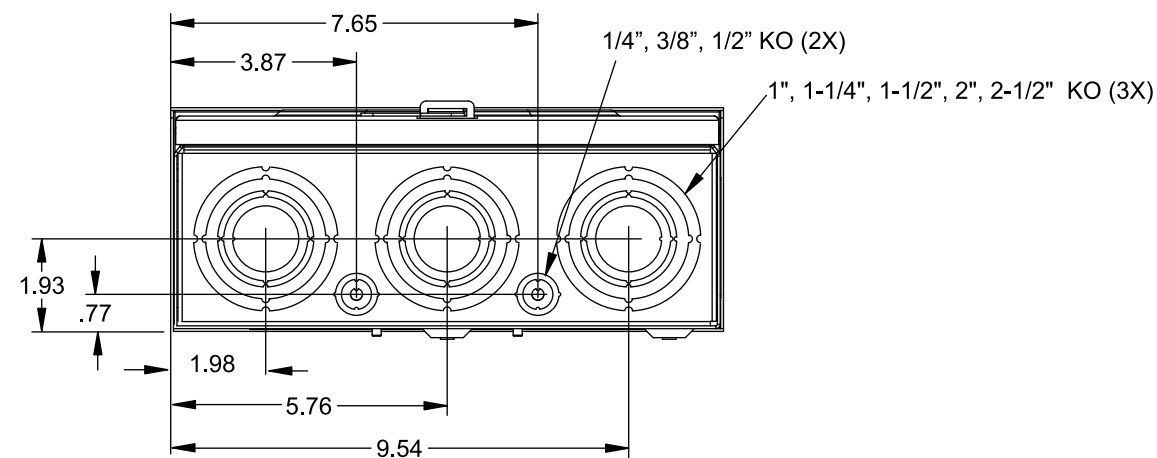

© 2015 Copyright Siemens Industry, Inc.

TALON
Meter Socket

Description: **200A Cont, 4 Jaw, UAT4, 600V AC, Painted Steel Enclosure**

JEL 6/30/15 DO NOT SCALE DRAWING Dwg No: **UAT427-0G**