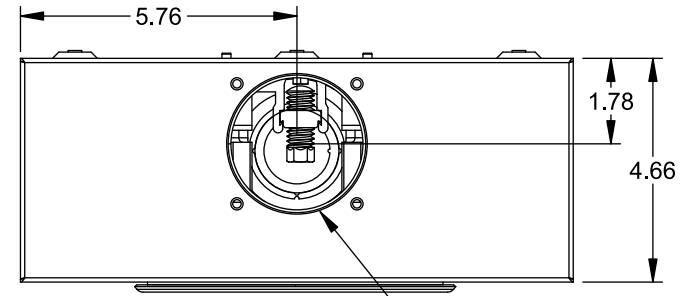

## Features and Ratings

- Ring Type Meter Socket
- 200A Continuous, 250A Max., 600V AC
- Outdoor Enclosure (NEMA Type 3R)
- Painted G90 Steel
- 1 Phase, 3 Wire
- Meter Socket Type UAT4
- For Overhead or Underground Service
- Small Hub Opening

## Accessories

CONDUIT HUBS (RX Type)	
TRADE SIZE	CATALOG No.
1-1/4 INCH	EC38597 or H38597-2
1-1/2 INCH	EC38598 or H38598-2
2 INCH	EC38599 or H38599-2
2-1/2 INCH	EC38600 or H38600-2
Hub Cover Plate	EC38595 or H38595-1

## Connectors, Wire Sizes and Torques

CONNECTOR	WIRE SIZE	TORQUE
LINE, LOAD, NEUTRAL*	#6 - 350 kcmil	250 IN.-LBS.
GROUND	#2 - 14 AWG	50 IN.-LBS.

\* External Hex Drive 1/2"  
 \* Internal Hex Drive 5/16"

VIEW SHOWN WITH COVER REMOVED

© 2015 Copyright Siemens Industry, Inc.

**TALON**  
**Meter Socket**

Description: **200A Cont, 4 Jaw, UAT4, 600V AC, Painted Steel Enclosure**

JEL 6/30/15 DO NOT SCALE DRAWING Dwg No: **UAT427-0G**