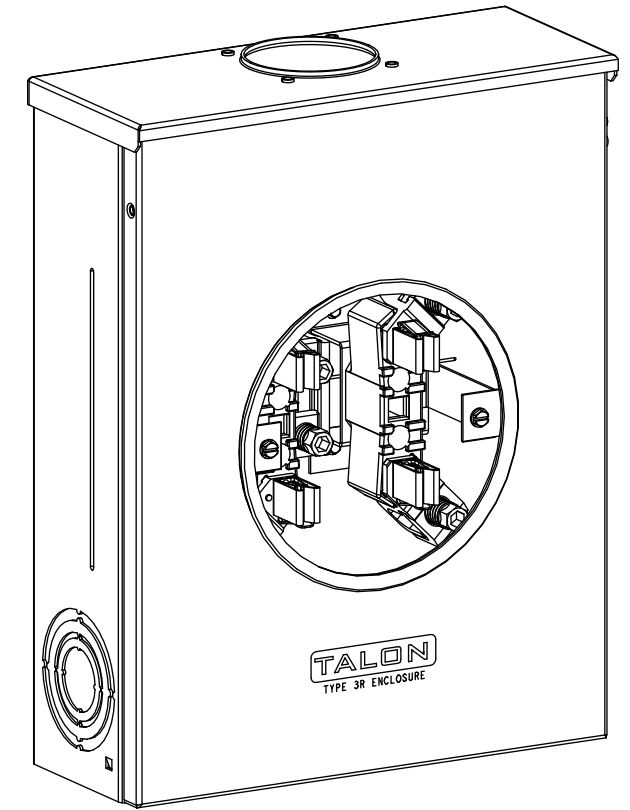

© 2015 Copyright Siemens Industry, Inc.

TALON
Meter Socket

Description: **200A Cont, 4 Jaw, UAT4, 600V AC, Painted Steel Enclosure**

JEL 6/30/15 DO NOT SCALE DRAWING Dwg No: **UAT427-0G**