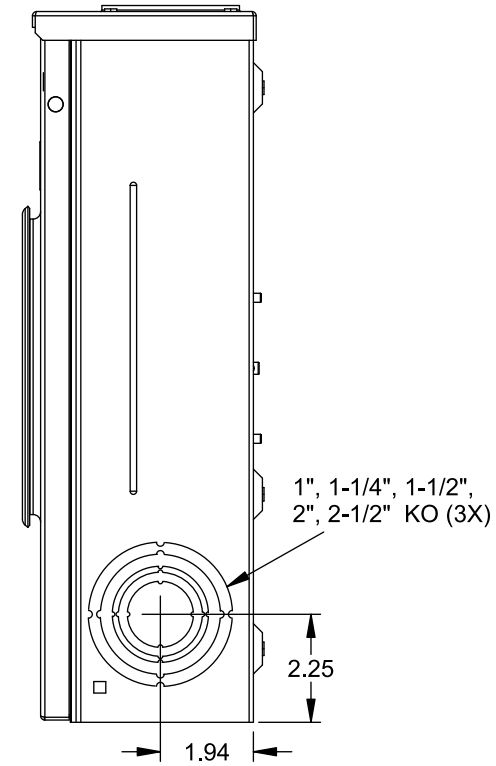

© 2015 Copyright Siemens Industry, Inc.

TALON
Meter Socket

Description: **200A Cont, 4 Jaw, UAT4, 600V AC, Painted Steel Enclosure**

JEL 6/30/15 DO NOT SCALE DRAWING Dwg No: **UAT427-0G**