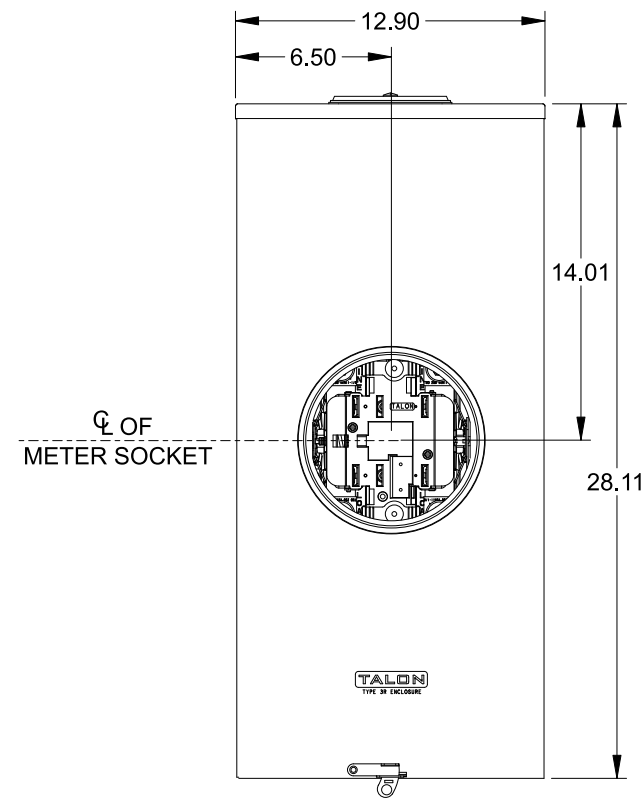

## Features and Ratings

- Ringless Type Meter Socket
- 320A Continuous, 400A Max., 600V AC
- Outdoor Enclosure (Type 3R)
- Painted G90 Steel Enclosure
- 1 Phase, 3-Wire, Commercial Socket
- 4 Jaw Meter Socket
- Meter Socket Type HQ-4SUT
- For Overhead & Underground Service
- HD Type Hub Opening, Cover Plate Included
- Lever Bypass

## Accessories

CONDUIT HUBS (HD Type)	
TRADE SIZE	CATALOG No.
3 INCH	EC56856 or H56856-2
3-1/2 INCH	EC56857 or H56857-2
4 INCH	EC56858 or H56858-2
Hub Cover Plate	EC56933 or H56933S

## Connectors, Wire Sizes and Torques

CONNECTOR	PART No.	WIRE SIZE	HEX DRIVE	TORQUE
LINE/LOAD/NEUTRAL	60300	#4-600 kcmil/ (2) 1/0-250 kcmil	3/8"	375 IN-LBS.
GROUND	67554A	#14 - 2/0 AWG	..	50 IN-LBS.

© 2019 Copyright Siemens Industry, Inc.

**TALON**  
**Meter Socket**

Description: **320A Cont, 4 Jaw, HQ-4SUT, 600V AC, Painted Steel Enclosure**

KAM 3/18/19 DO NOT SCALE DRAWING Dwg No: **47604-82**