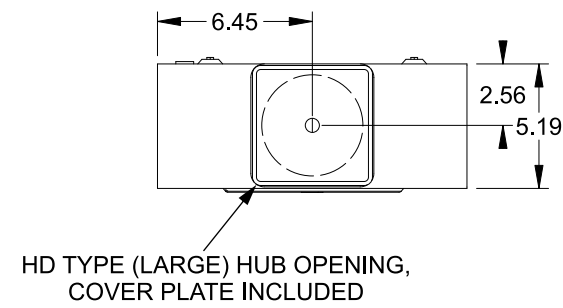

## Features and Ratings

- Ringless Type Meter Socket
- 320A Continuous, 400A Max., 600V AC
- Outdoor Enclosure (Type 3R)
- Painted G90 Steel Enclosure
- 1 Phase, 3-Wire, Commercial Socket
- 4 Jaw Meter Socket
- Meter Socket Type HQ-4SUT
- For Overhead & Underground Service
- HD Type Hub Opening, Cover Plate Included
- Lever Bypass

## Accessories

CONDUIT HUBS (HD Type)	
TRADE SIZE	CATALOG No.
3 INCH	EC56856 or H56856-2
3-1/2 INCH	EC56857 or H56857-2
4 INCH	EC56858 or H56858-2
Hub Cover Plate	EC56933 or H56933S

## Connectors, Wire Sizes and Torques

CONNECTOR	PART No.	WIRE SIZE	HEX DRIVE	TORQUE
LINE/LOAD/NEUTRAL	60300	#4-600 kcmil/ (2) 1/0-250 kcmil	3/8"	375 IN-LBS.
GROUND	67554A	#14 - 2/0 AWG	..	50 IN-LBS.

© 2019 Copyright Siemens Industry, Inc.

**TALON**  
**Meter Socket**

Description: **320A Cont, 4 Jaw, HQ-4SUT, 600V AC, Painted Steel Enclosure**

KAM 3/18/19 DO NOT SCALE DRAWING Dwg No: **47604-82**