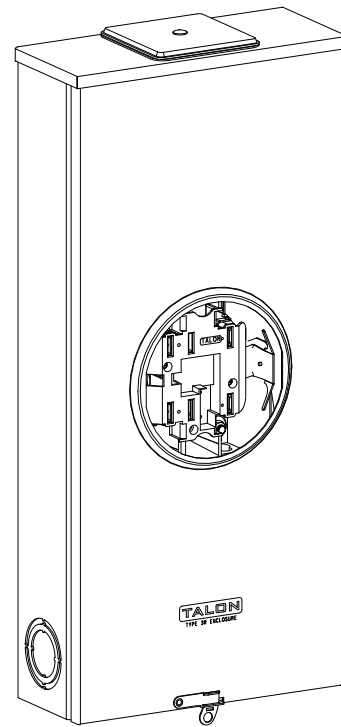

## Features and Ratings

- Ringless Type Meter Socket
- 320A Continuous, 400A Max., 600V AC
- Outdoor Enclosure (Type 3R)
- Painted G90 Steel Enclosure
- 1 Phase, 3-Wire, Commercial Socket
- 4 Jaw Meter Socket
- Meter Socket Type HQ-4SUT
- For Overhead & Underground Service
- HD Type Hub Opening, Cover Plate Included
- Lever Bypass

## Accessories

CONDUIT HUBS (HD Type)	
TRADE SIZE	CATALOG No.
3 INCH	EC56856 or H56856-2
3-1/2 INCH	EC56857 or H56857-2
4 INCH	EC56858 or H56858-2
Hub Cover Plate	EC56933 or H56933S

### Meter Opening Cover Plate

Cat No: H659-0162

## Connectors, Wire Sizes and Torques

CONNECTOR	PART No.	WIRE SIZE	HEX DRIVE	TORQUE
LINE/LOAD/NEUTRAL	60300	#4-600 kcmil/ (2) 1/0-250 kcmil	3/8"	375 IN-LBS.
GROUND	67554A	#14 - 2/0 AWG	..	50 IN-LBS.

© 2019 Copyright Siemens Industry, Inc.