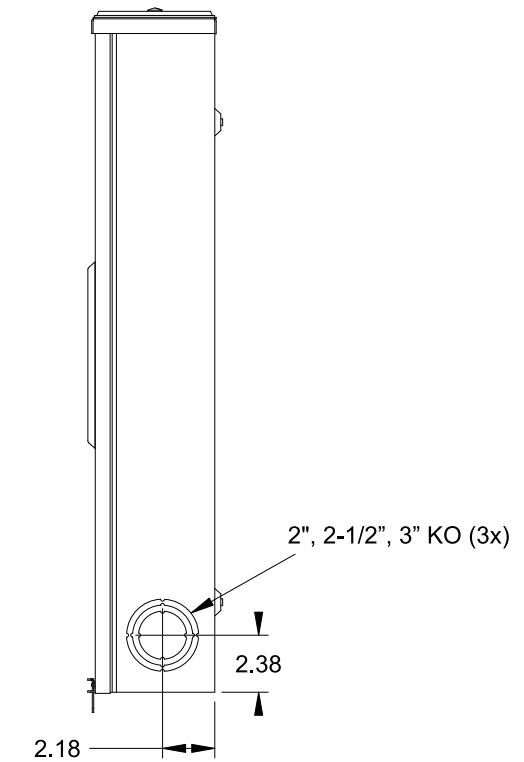

## Features and Ratings

- Ringless Type Meter Socket
- 320A Continuous, 400A Max., 600V AC
- Outdoor Enclosure (Type 3R)
- Painted G90 Steel Enclosure
- 1 Phase, 3-Wire, Commercial Socket
- 4 Jaw Meter Socket
- Meter Socket Type HQ-4SUT
- For Overhead & Underground Service
- HD Type Hub Opening, Cover Plate Included
- Lever Bypass

## Accessories

CONDUIT HUBS (HD Type)	
TRADE SIZE	CATALOG No.
3 INCH	EC56856 or H56856-2
3-1/2 INCH	EC56857 or H56857-2
4 INCH	EC56858 or H56858-2
Hub Cover Plate	EC56933 or H56933S

### Meter Opening Cover Plate

Cat No: H659-0162

## Connectors, Wire Sizes and Torques

CONNECTOR	PART No.	WIRE SIZE	HEX DRIVE	TORQUE
LINE/LOAD/NEUTRAL	60300	#4-600 kcmil/ (2) 1/0-250 kcmil	3/8"	375 IN-LBS.
GROUND	67554A	#14 - 2/0 AWG	..	50 IN-LBS.

© 2019 Copyright Siemens Industry, Inc.