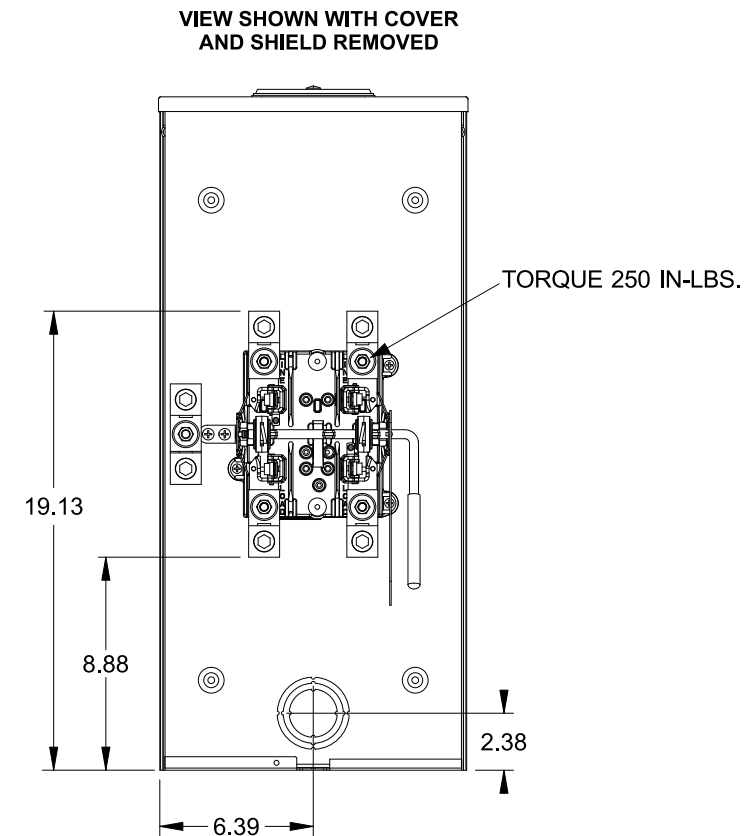

## Features and Ratings

- Ringless Type Meter Socket
- 320A Continuous, 400A Max., 600V AC
- Outdoor Enclosure (Type 3R)
- Painted G90 Steel Enclosure
- 1 Phase, 3-Wire, Commercial Socket
- 4 Jaw Meter Socket
- Meter Socket Type HQ-4SUT
- For Overhead & Underground Service
- HD Type Hub Opening, Cover Plate Included
- Lever Bypass

## Accessories

CONDUIT HUBS (HD Type)	
TRADE SIZE	CATALOG No.
3 INCH	EC56856 or H56856-2
3-1/2 INCH	EC56857 or H56857-2
4 INCH	EC56858 or H56858-2
Hub Cover Plate	EC56933 or H56933S

### Meter Opening Cover Plate

Cat No: H659-0162

## Connectors, Wire Sizes and Torques

CONNECTOR	PART No.	WIRE SIZE	HEX DRIVE	TORQUE
LINE/LOAD/NEUTRAL	60300	#4-600 kcmil/ (2) 1/0-250 kcmil	3/8"	375 IN-LBS.
GROUND	67554A	#14 - 2/0 AWG	..	50 IN-LBS.

© 2019 Copyright Siemens Industry, Inc.