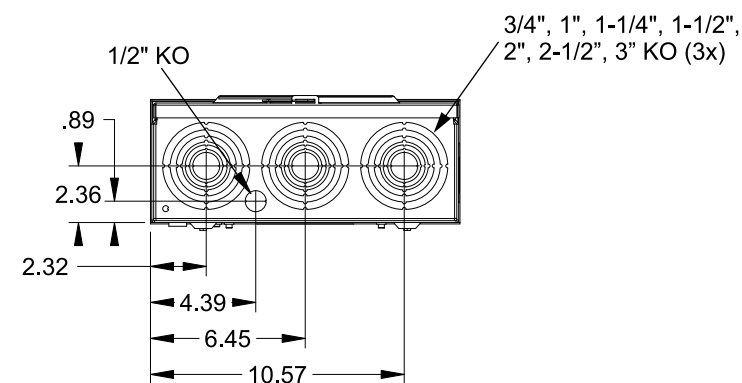

## Features and Ratings

- Ringless Type Meter Socket
- 320A Continuous, 400A Max., 600V AC
- Outdoor Enclosure (Type 3R)
- Painted G90 Steel Enclosure
- 1 Phase, 3-Wire, Commercial Socket
- 4 Jaw Meter Socket
- Meter Socket Type HQ-4SUT
- For Overhead & Underground Service
- HD Type Hub Opening, Cover Plate Included
- Lever Bypass

## Accessories

CONDUIT HUBS (HD Type)	
TRADE SIZE	CATALOG No.
3 INCH	EC56856 or H56856-2
3-1/2 INCH	EC56857 or H56857-2
4 INCH	EC56858 or H56858-2
Hub Cover Plate	EC56933 or H56933S

## Connectors, Wire Sizes and Torques

CONNECTOR	PART No.	WIRE SIZE	HEX DRIVE	TORQUE
LINE/LOAD/NEUTRAL	60300	#4-600 kcmil/ (2) 1/0-250 kcmil	3/8"	375 IN-LBS.
GROUND	67554A	#14 - 2/0 AWG	..	50 IN-LBS.

© 2019 Copyright Siemens Industry, Inc.

**TALON**  
**Meter Socket**

Description: **320A Cont, 4 Jaw, HQ-4SUT, 600V AC, Painted Steel Enclosure**

KAM 3/18/19 DO NOT SCALE DRAWING Dwg No: **47604-82**