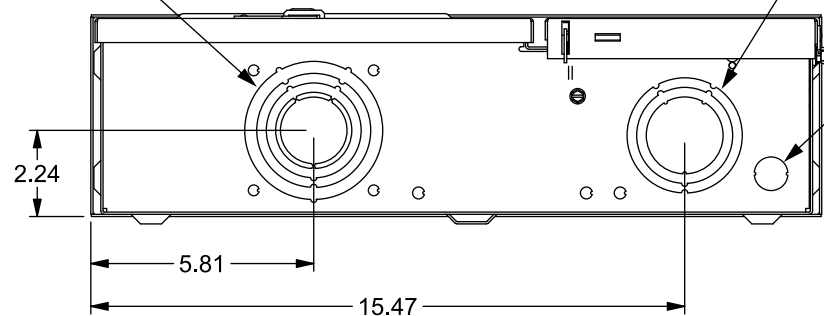

## Accessories

Trade size (in)	Catalog number
<i>RX Type Hub (top endwall)</i>	
1 1/4"	EC38597
1 1/2"	EC38598
2"	EC38599
2 1/2"	EC38600
RX Cover Plate	EC38595
<i>HC Type Hub (bottom endwall)</i>	
2"	ECHC200
2 1/2"	ECHC250
3"	ECHC300

View Shown Without Cover, Door, Deadfront

1", 3/4", 1/2" KO (2x)  
2-1/2", 2", 1-1/2" KO

3", 2-1/2", 2", 1-1/2", 1-1/4" KO with HC Hub Provision

2-1/2", 2", 1-1/2" KO

1/2" KO

© 2018 Copyright Siemens Industry, Inc.