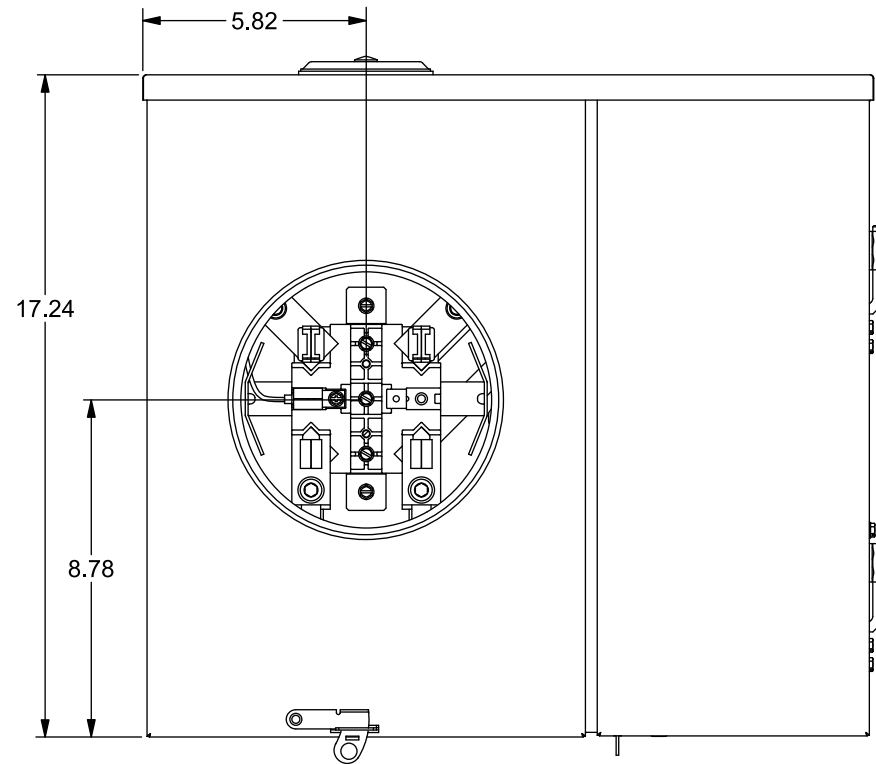

Accessories

Trade size (in)	Catalog number
<i>RX Type Hub (top endwall)</i>	
1 1/4"	EC38597
1 1/2"	EC38598
2"	EC38599
2 1/2"	EC38600
RX Cover Plate	EC38595
<i>HC Type Hub (bottom endwall)</i>	
2"	ECHC200
2 1/2"	ECHC250
3"	ECHC300

View Shown Without Cover, Door, Deadfront