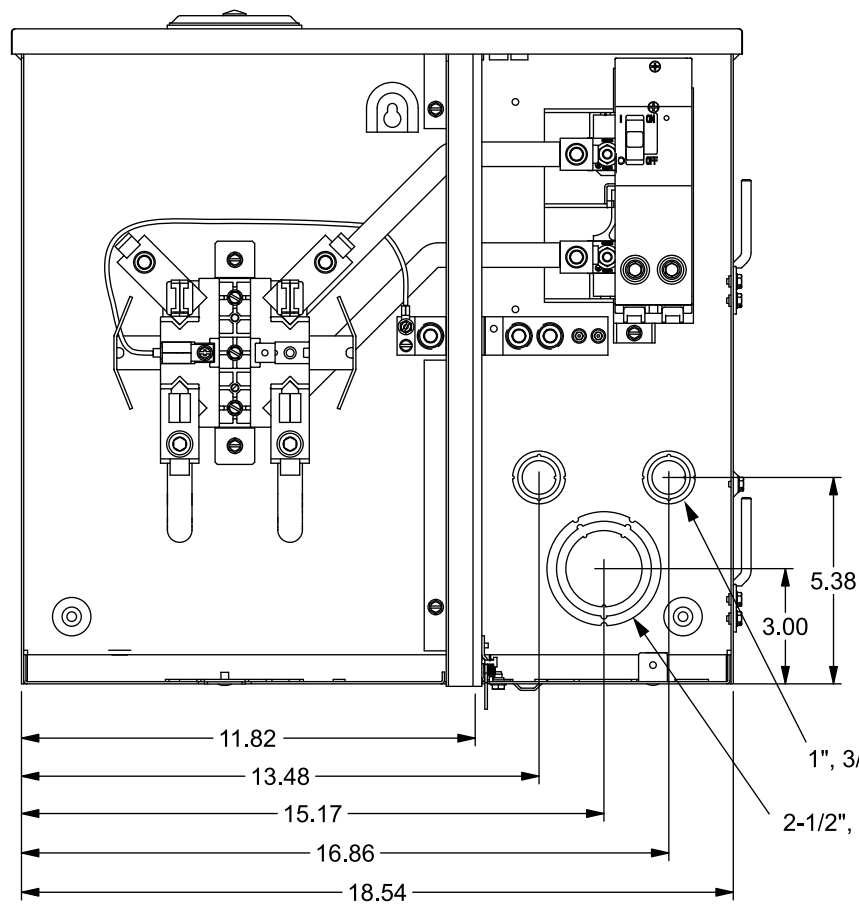

Accessories

Trade size (in)	Catalog number
<i>RX Type Hub (top endwall)</i>	
1 1/4"	EC38597
1 1/2"	EC38598
2"	EC38599
2 1/2"	EC38600
RX Cover Plate	EC38595
<i>HC Type Hub (bottom endwall)</i>	
2"	ECHC200
2 1/2"	ECHC250
3"	ECHC300

View Shown Without Cover, Door, Deadfront