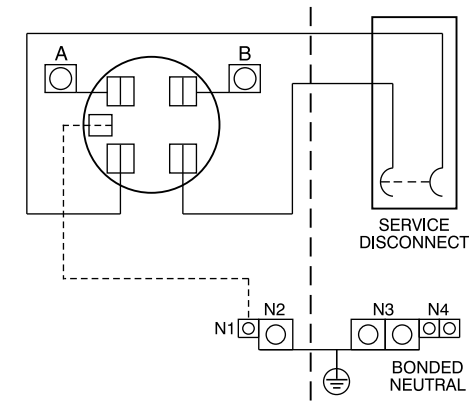

## Features and Ratings

- Outdoor Enclosure (NEMA Type 3R)
- Ringless Type Meter Cover
- Meter Socket Rating: 200A Continuous
- 5th Jaw Installed 9 o'Clock Position
- 200A Main Breaker Installed
- 1 Phase, 3 Wire, 120/240V~
- 22,000 AIC Max. Rated (See Wiring Diagram for Details)
- Overhead or Underground Service Entrance
- RX Type Hub Provision on top, Cover Plate Included
- HC Hub Provision on Bottom Endwall
- Surface Mounting

## Schematic

## Accessories

Trade size (in)	Catalog number
<i>RX Type Hub (top endwall)</i>	
1 1/4"	EC38597
1 1/2"	EC38598
2"	EC38599
2 1/2"	EC38600
RX Cover Plate	EC38595
<i>HC Type Hub (bottom endwall)</i>	
2"	ECHC200
2 1/2"	ECHC250
3"	ECHC300