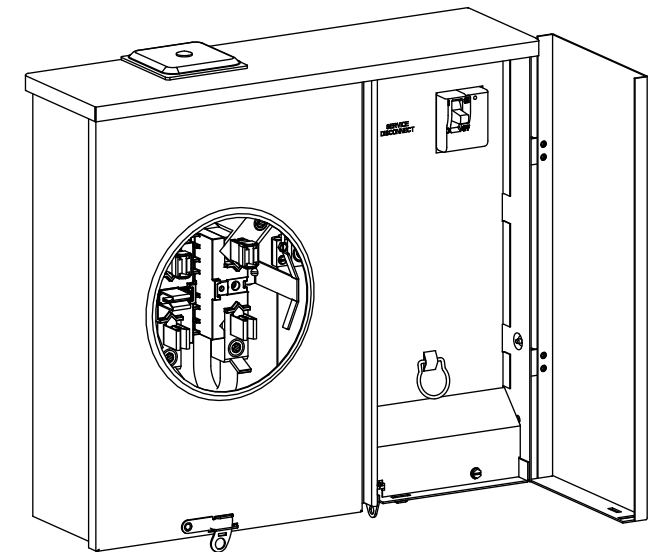

Accessories

Trade size (in)	Catalog number
<i>RX Type Hub (top endwall)</i>	
1 1/4"	EC38597
1 1/2"	EC38598
2"	EC38599
2 1/2"	EC38600
RX Cover Plate	EC38595
<i>HC Type Hub (bottom endwall)</i>	
2"	ECHC200
2 1/2"	ECHC250
3"	ECHC300

View Shown Without Cover, Door, Deadfront