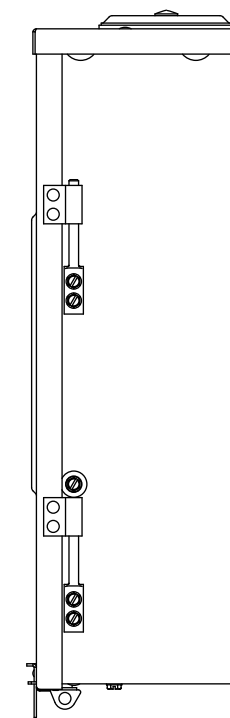

Accessories

Trade size (in)	Catalog number
<i>RX Type Hub (top endwall)</i>	
1 1/4"	EC38597
1 1/2"	EC38598
2"	EC38599
2 1/2"	EC38600
RX Cover Plate	EC38595
<i>HC Type Hub (bottom endwall)</i>	
2"	ECHC200
2 1/2"	ECHC250
3"	ECHC300

View Shown Without Cover, Door, Deadfront