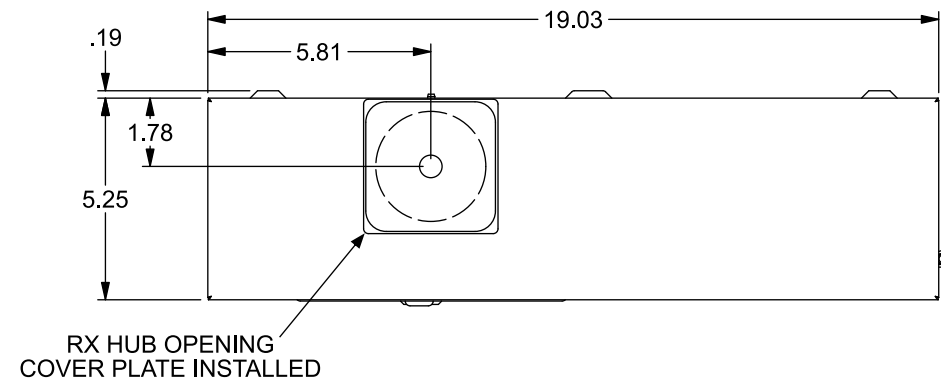

## Features and Ratings

- Outdoor Enclosure (NEMA Type 3R)
- Ringless Type Meter Cover
- Meter Socket Rating: 200A Continuous
- 5th Jaw Installed 9 o'Clock Position
- 200A Main Breaker Installed
- 1 Phase, 3 Wire, 120/240V~
- 22,000 AIC Max. Rated (See Wiring Diagram for Details)
- Overhead or Underground Service Entrance
- RX Type Hub Provision on top, Cover Plate Included
- HC Hub Provision on Bottom Endwall
- Surface Mounting

## Accessories

Trade size (in)	Catalog number
<i>RX Type Hub (top endwall)</i>	
1 1/4"	EC38597
1 1/2"	EC38598
2"	EC38599
2 1/2"	EC38600
RX Cover Plate	EC38595
<i>HC Type Hub (bottom endwall)</i>	
2"	ECHC200
2 1/2"	ECHC250
3"	ECHC300