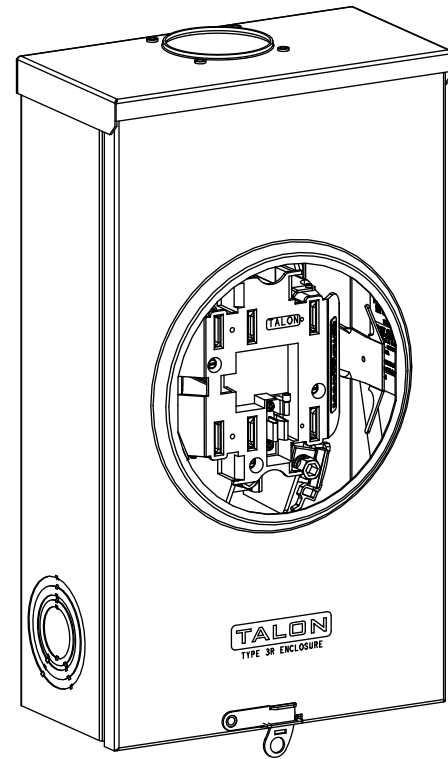

**Catalog Number: 40007-01F**

**Features and Ratings**

- Ringless Type Meter Socket
- 200A Continuous, 200A Max., 600V AC
- Outdoor Enclosure (NEMA Type 3R)
- Painted Steel Enclosure
- 3 Phase, 4 Wire
- 7 Jaw Meter Socket
- Meter Socket Type HQ-7
- For Overhead Service Only
- RX Type Hub Opening
- Lever Bypass
- One Ground Lug Installed

VIEW SHOWN WITH COVER REMOVED

**Accessories**

| CONDUIT HUBS (RX Type) |                     |
|------------------------|---------------------|
| TRADE SIZE             | CATALOG No.         |
| 1-1/4 INCH             | EC38597 or H38597-2 |
| 1-1/2 INCH             | EC38598 or H38598-2 |
| 2 INCH                 | EC38599 or H38599-2 |
| 2-1/2 INCH             | EC38600 or H38600-2 |

Hub Cover Plate EC38595 or H38595-1

Meter Opening Cover Plate  
Cat No: H659-0162

**Connectors, Wire Sizes and Torques**

| CONNECTOR            | WIRE SIZE      | TORQUE       |
|----------------------|----------------|--------------|
| LINE, LOAD, NEUTRAL* | #6 - 350 kcmil | 275 IN.-LBS. |
| GROUND               | #14 - 2 AWG    | 45 IN.-LBS.  |

\* External Hex Drive 1/2"  
\* Internal Hex Drive 5/16"

© 2015 Copyright Siemens Industry, Inc.

|  |   |
|--|---|
| <b>TALON</b>   |   |
| <b>Meter Socket</b>  |   |
| Description: <b>200A Cont, 7 Jaw, HQ-7, 600V AC, Painted Steel Enclosure</b> |   |
| JEL 8/30/15  | DO NOT SCALE DRAWING Dwg No: <b>40007-01F</b> |