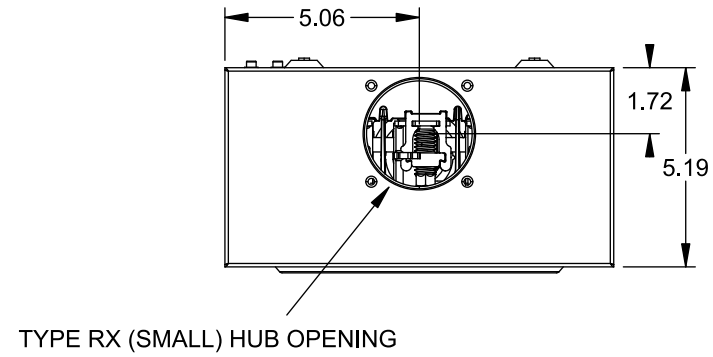

**Catalog Number: 40007-01F**

**Features and Ratings**

- Ringless Type Meter Socket
- 200A Continuous, 200A Max., 600V AC
- Outdoor Enclosure (NEMA Type 3R)
- Painted Steel Enclosure
- 3 Phase, 4 Wire
- 7 Jaw Meter Socket
- Meter Socket Type HQ-7
- For Overhead Service Only
- RX Type Hub Opening
- Lever Bypass
- One Ground Lug Installed

VIEW SHOWN WITH COVER REMOVED

**Accessories**

| CONDUIT HUBS (RX Type) |                     |
|------------------------|---------------------|
| TRADE SIZE             | CATALOG No.         |
| 1-1/4 INCH             | EC38597 or H38597-2 |
| 1-1/2 INCH             | EC38598 or H38598-2 |
| 2 INCH                 | EC38599 or H38599-2 |
| 2-1/2 INCH             | EC38600 or H38600-2 |

Hub Cover Plate EC38595 or H38595-1

Meter Opening Cover Plate  
Cat No: H659-0162

**Connectors, Wire Sizes and Torques**

| CONNECTOR            | WIRE SIZE      | TORQUE       |
|----------------------|----------------|--------------|
| LINE, LOAD, NEUTRAL* | #6 - 350 kcmil | 275 IN.-LBS. |
| GROUND               | #14 - 2 AWG    | 45 IN.-LBS.  |

\* External Hex Drive 1/2"  
\* Internal Hex Drive 5/16"

© 2015 Copyright Siemens Industry, Inc.

|  |   |
|--|---|
| <b>TALON</b>   |   |
| <b>Meter Socket</b>  |   |
| Description: <b>200A Cont, 7 Jaw, HQ-7, 600V AC, Painted Steel Enclosure</b> |   |
| JEL 8/30/15  | DO NOT SCALE DRAWING Dwg No: <b>40007-01F</b> |