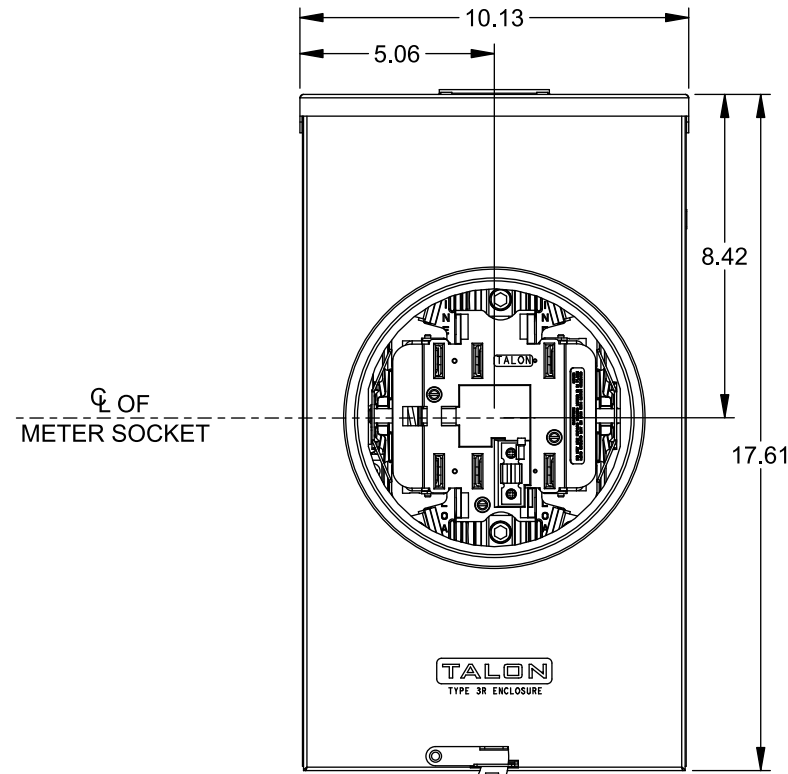

**Catalog Number: 40007-01F**

**Features and Ratings**

- Ringless Type Meter Socket
- 200A Continuous, 200A Max., 600V AC
- Outdoor Enclosure (NEMA Type 3R)
- Painted Steel Enclosure
- 3 Phase, 4 Wire
- 7 Jaw Meter Socket
- Meter Socket Type HQ-7
- For Overhead Service Only
- RX Type Hub Opening
- Lever Bypass
- One Ground Lug Installed

VIEW SHOWN WITH COVER REMOVED

**Accessories**

| CONDUIT HUBS (RX Type) |                     |
|------------------------|---------------------|
| TRADE SIZE             | CATALOG No.         |
| 1-1/4 INCH             | EC38597 or H38597-2 |
| 1-1/2 INCH             | EC38598 or H38598-2 |
| 2 INCH                 | EC38599 or H38599-2 |
| 2-1/2 INCH             | EC38600 or H38600-2 |

Hub Cover Plate EC38595 or H38595-1

Meter Opening Cover Plate  
Cat No: H659-0162

**Connectors, Wire Sizes and Torques**

| CONNECTOR            | WIRE SIZE      | TORQUE       |
|----------------------|----------------|--------------|
| LINE, LOAD, NEUTRAL* | #6 - 350 kcmil | 275 IN.-LBS. |
| GROUND               | #14 - 2 AWG    | 45 IN.-LBS.  |

\* External Hex Drive 1/2"  
\* Internal Hex Drive 5/16"

© 2015 Copyright Siemens Industry, Inc.

|  |   |
|--|---|
| <b>TALON</b>   |   |
| <b>Meter Socket</b>  |   |
| Description: <b>200A Cont, 7 Jaw, HQ-7, 600V AC, Painted Steel Enclosure</b> |   |
| JEL 8/30/15  | DO NOT SCALE DRAWING Dwg No: <b>40007-01F</b> |