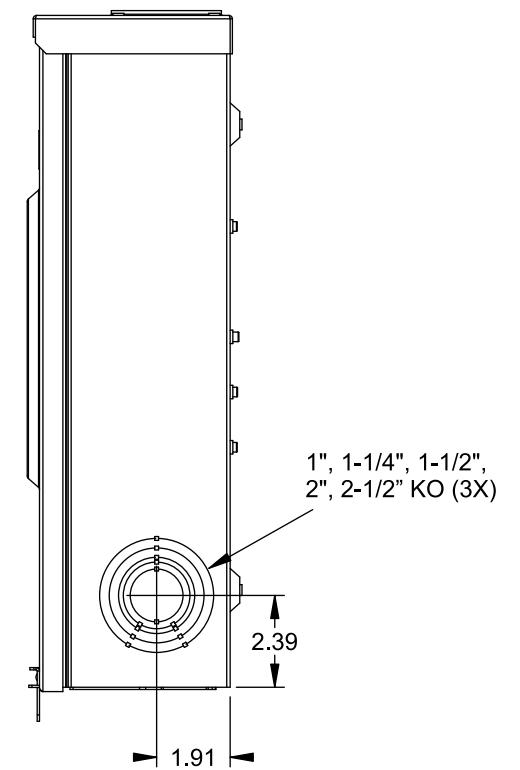

**Catalog Number: 40007-01F**

**Features and Ratings**

- Ringless Type Meter Socket
- 200A Continuous, 200A Max., 600V AC
- Outdoor Enclosure (NEMA Type 3R)
- Painted Steel Enclosure
- 3 Phase, 4 Wire
- 7 Jaw Meter Socket
- Meter Socket Type HQ-7
- For Overhead Service Only
- RX Type Hub Opening
- Lever Bypass
- One Ground Lug Installed

VIEW SHOWN WITH COVER REMOVED

**Accessories**

| CONDUIT HUBS (RX Type) |                     |
|------------------------|---------------------|
| TRADE SIZE             | CATALOG No.         |
| 1-1/4 INCH             | EC38597 or H38597-2 |
| 1-1/2 INCH             | EC38598 or H38598-2 |
| 2 INCH                 | EC38599 or H38599-2 |
| 2-1/2 INCH             | EC38600 or H38600-2 |

Hub Cover Plate EC38595 or H38595-1

Meter Opening Cover Plate  
Cat No: H659-0162

**Connectors, Wire Sizes and Torques**

| CONNECTOR            | WIRE SIZE      | TORQUE       |
|----------------------|----------------|--------------|
| LINE, LOAD, NEUTRAL* | #6 - 350 kcmil | 275 IN.-LBS. |
| GROUND               | #14 - 2 AWG    | 45 IN.-LBS.  |

\* External Hex Drive 1/2"  
\* Internal Hex Drive 5/16"

© 2015 Copyright Siemens Industry, Inc.

|  |   |
|--|---|
| <b>TALON</b>   |   |
| <b>Meter Socket</b>  |   |
| Description: <b>200A Cont, 7 Jaw, HQ-7, 600V AC, Painted Steel Enclosure</b> |   |
| JEL 8/30/15  | DO NOT SCALE DRAWING Dwg No: <b>40007-01F</b> |