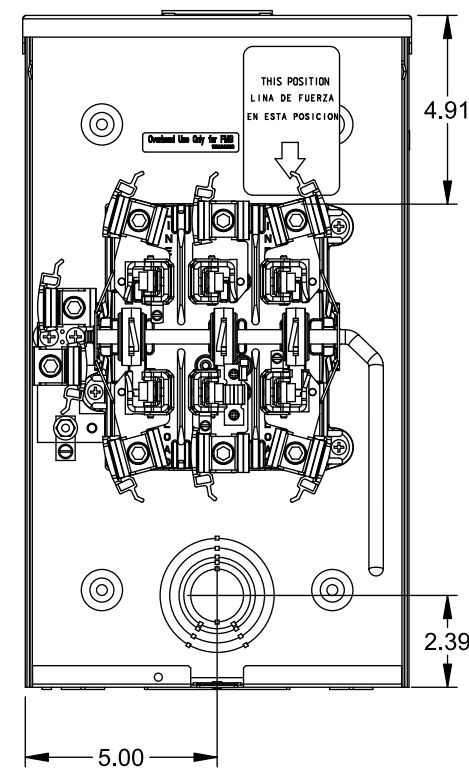

**Catalog Number: 40007-01F**

**Features and Ratings**

- Ringless Type Meter Socket
- 200A Continuous, 200A Max., 600V AC
- Outdoor Enclosure (NEMA Type 3R)
- Painted Steel Enclosure
- 3 Phase, 4 Wire
- 7 Jaw Meter Socket
- Meter Socket Type HQ-7
- For Overhead Service Only
- RX Type Hub Opening
- Lever Bypass
- One Ground Lug Installed

VIEW SHOWN WITH COVER REMOVED

**Accessories**

| CONDUIT HUBS (RX Type) |                     |
|------------------------|---------------------|
| TRADE SIZE             | CATALOG No.         |
| 1-1/4 INCH             | EC38597 or H38597-2 |
| 1-1/2 INCH             | EC38598 or H38598-2 |
| 2 INCH                 | EC38599 or H38599-2 |
| 2-1/2 INCH             | EC38600 or H38600-2 |

Hub Cover Plate EC38595 or H38595-1

Meter Opening Cover Plate  
Cat No: H659-0162

**Connectors, Wire Sizes and Torques**

| CONNECTOR            | WIRE SIZE      | TORQUE       |
|----------------------|----------------|--------------|
| LINE, LOAD, NEUTRAL* | #6 - 350 kcmil | 275 IN.-LBS. |
| GROUND               | #14 - 2 AWG    | 45 IN.-LBS.  |

\* External Hex Drive 1/2"  
\* Internal Hex Drive 5/16"

© 2015 Copyright Siemens Industry, Inc.

|  |   |
|--|---|
| <b>TALON</b>   |   |
| <b>Meter Socket</b>  |   |
| Description: <b>200A Cont, 7 Jaw, HQ-7, 600V AC, Painted Steel Enclosure</b> |   |
| JEL 8/30/15  | DO NOT SCALE DRAWING Dwg No: <b>40007-01F</b> |