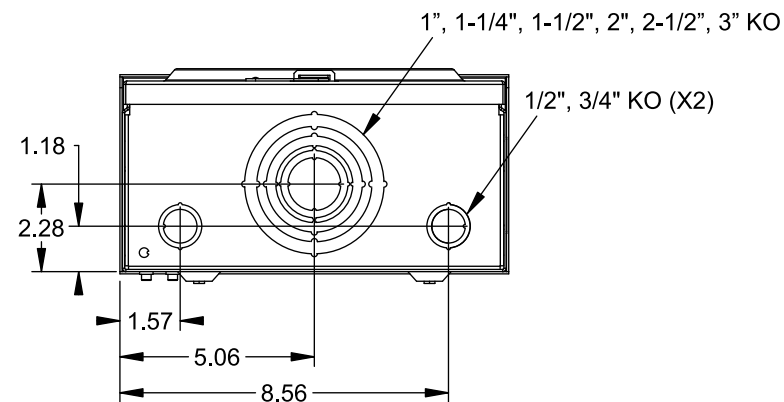

**Catalog Number: 40007-01F**

**Features and Ratings**

- Ringless Type Meter Socket
- 200A Continuous, 200A Max., 600V AC
- Outdoor Enclosure (NEMA Type 3R)
- Painted Steel Enclosure
- 3 Phase, 4 Wire
- 7 Jaw Meter Socket
- Meter Socket Type HQ-7
- For Overhead Service Only
- RX Type Hub Opening
- Lever Bypass
- One Ground Lug Installed

VIEW SHOWN WITH COVER REMOVED

**Accessories**

| CONDUIT HUBS (RX Type) |                     |
|------------------------|---------------------|
| TRADE SIZE             | CATALOG No.         |
| 1-1/4 INCH             | EC38597 or H38597-2 |
| 1-1/2 INCH             | EC38598 or H38598-2 |
| 2 INCH                 | EC38599 or H38599-2 |
| 2-1/2 INCH             | EC38600 or H38600-2 |

Hub Cover Plate EC38595 or H38595-1

Meter Opening Cover Plate  
Cat No: H659-0162

**Connectors, Wire Sizes and Torques**

| CONNECTOR            | WIRE SIZE      | TORQUE       |
|----------------------|----------------|--------------|
| LINE, LOAD, NEUTRAL* | #6 - 350 kcmil | 275 IN.-LBS. |
| GROUND               | #14 - 2 AWG    | 45 IN.-LBS.  |

\* External Hex Drive 1/2"  
\* Internal Hex Drive 5/16"

© 2015 Copyright Siemens Industry, Inc.

|  |   |
|--|---|
| <b>TALON</b>   |   |
| <b>Meter Socket</b>  |   |
| Description: <b>200A Cont, 7 Jaw, HQ-7, 600V AC, Painted Steel Enclosure</b> |   |
| JEL 8/30/15  | DO NOT SCALE DRAWING Dwg No: <b>40007-01F</b> |