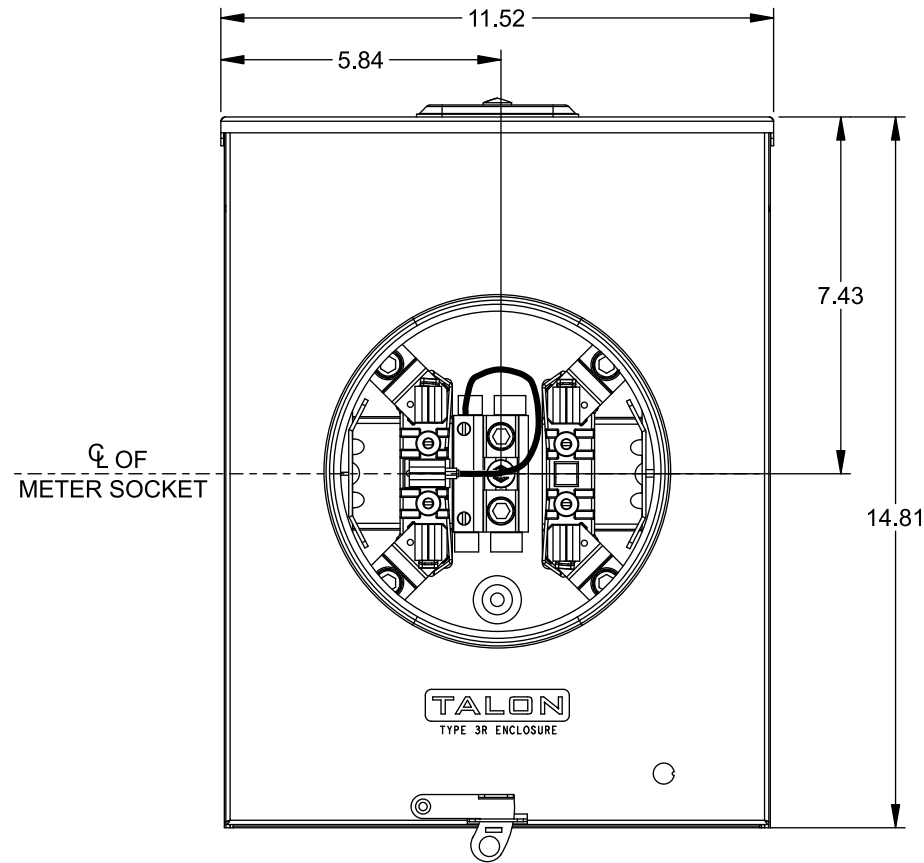

## Accessories

CONDUIT HUBS (RX Type)	
TRADE SIZE	CATALOG No.
1-1/4 INCH	EC38597 or H38597-2
1-1/2 INCH	EC38598 or H38598-2
2 INCH	EC38599 or H38599-2
2-1/2 INCH	EC38600 or H38600-2
Hub Cover Plate	EC38595 or H38595-1

Meter Opening Cover Plate  
Cat No: H659-0162  
5th Jaw Kit  
Cat. No: EC659-0121

## Connectors, Wire Sizes and Torques

CONNECTOR	WIRE SIZE	TORQUE
LINE, LOAD, NEUTRAL*	#6 - 350 kcmil	250 IN.-LBS.
GROUND	#2 - 14 AWG	50 IN.-LBS.

\* External Hex Drive 1/2"  
\* Internal Hex Drive 5/16"

VIEW SHOWN WITH COVER REMOVED