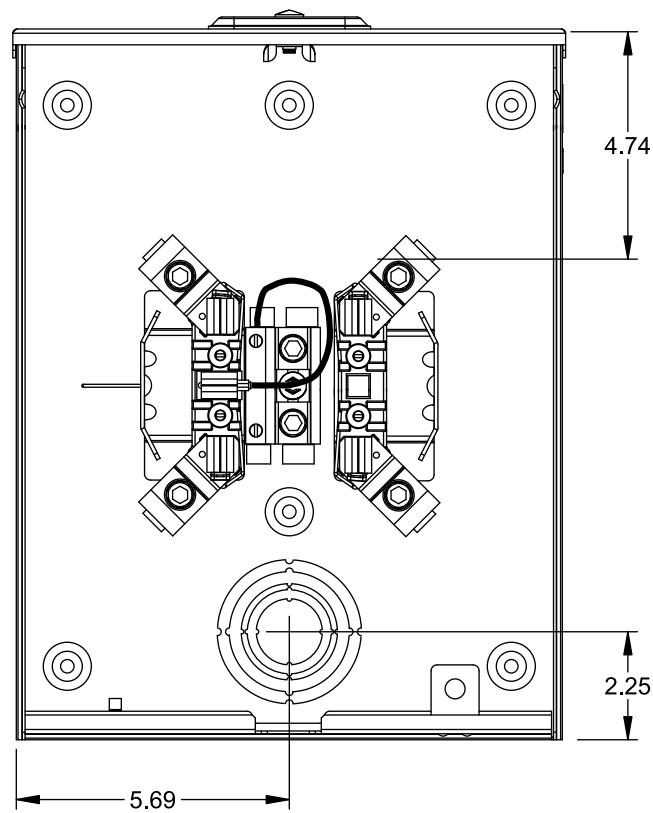

## Accessories

CONDUIT HUBS (RX Type)	
TRADE SIZE	CATALOG No.
1-1/4 INCH	EC38597 or H38597-2
1-1/2 INCH	EC38598 or H38598-2
2 INCH	EC38599 or H38599-2
2-1/2 INCH	EC38600 or H38600-2
Hub Cover Plate	EC38595 or H38595-1

Meter Opening Cover Plate  
Cat No: H659-0162  
5th Jaw Kit  
Cat. No: EC659-0121

## Connectors, Wire Sizes and Torques

CONNECTOR	WIRE SIZE	TORQUE
LINE, LOAD, NEUTRAL*	#6 - 350 kcmil	250 IN.-LBS.
GROUND	#2 - 14 AWG	50 IN.-LBS.

\* External Hex Drive 1/2"  
\* Internal Hex Drive 5/16"

VIEW SHOWN WITH COVER REMOVED

© 2015 Copyright Siemens Industry, Inc.

**TALON**

**Meter Socket**

Description: **200A Cont, 5 Jaw, UAT4, 600V AC, Painted Steel Enclosure**

JEL 6/30/15 DO NOT SCALE DRAWING Dwg No: **UAT417-X0XA**