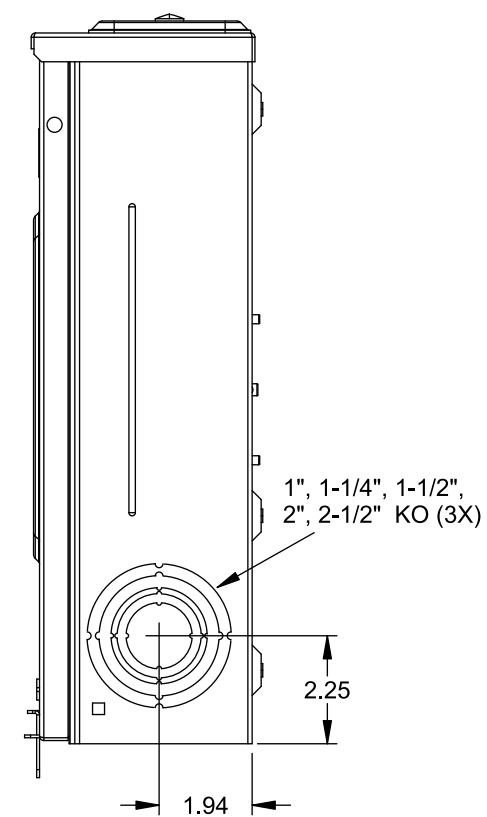

## Accessories

CONDUIT HUBS (RX Type)	
TRADE SIZE	CATALOG No.
1-1/4 INCH	EC38597 or H38597-2
1-1/2 INCH	EC38598 or H38598-2
2 INCH	EC38599 or H38599-2
2-1/2 INCH	EC38600 or H38600-2
Hub Cover Plate	EC38595 or H38595-1

Meter Opening Cover Plate  
Cat No: H659-0162  
5th Jaw Kit  
Cat. No: EC659-0121

## Connectors, Wire Sizes and Torques

CONNECTOR	WIRE SIZE	TORQUE
LINE, LOAD, NEUTRAL*	#6 - 350 kcmil	250 IN.-LBS.
GROUND	#2 - 14 AWG	50 IN.-LBS.

\* External Hex Drive 1/2"  
\* Internal Hex Drive 5/16"

VIEW SHOWN WITH COVER REMOVED