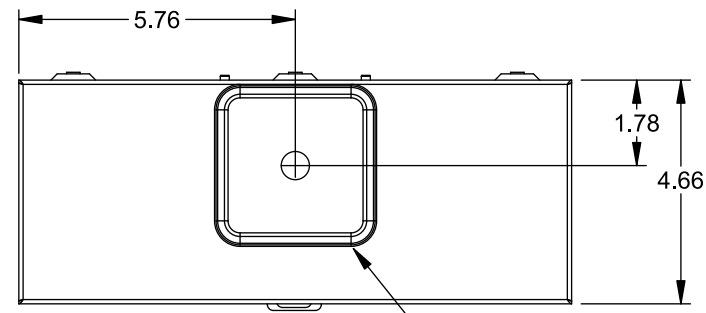

## Features and Ratings

- Ringless Type Meter Socket
- 200A Continuous, 250A Max., 600V AC
- Outdoor Enclosure (NEMA Type 3R)
- Painted G90 Steel
- 1 Phase, 3 Wire
- 5th Jaw installed at 9 o'clock Position
- Meter Socket Type UAT4
- For Overhead or Underground Service
- Small Hub Opening, RX Type Cover Plate Installed
- 7/16" Barrel Lock Provision w/Bracket

## Accessories

CONDUIT HUBS (RX Type)	
TRADE SIZE	CATALOG No.
1-1/4 INCH	EC38597 or H38597-2
1-1/2 INCH	EC38598 or H38598-2
2 INCH	EC38599 or H38599-2
2-1/2 INCH	EC38600 or H38600-2
Hub Cover Plate	EC38595 or H38595-1

## Connectors, Wire Sizes and Torques

CONNECTOR	WIRE SIZE	TORQUE
LINE, LOAD, NEUTRAL*	#6 - 350 kcmil	250 IN.-LBS.
GROUND	#2 - 14 AWG	50 IN.-LBS.

\* External Hex Drive 1/2"  
\* Internal Hex Drive 5/16"

VIEW SHOWN WITH COVER REMOVED

© 2015 Copyright Siemens Industry, Inc.

**TALON**

**Meter Socket**

Description: **200A Cont, 5 Jaw, UAT4, 600V AC, Painted Steel Enclosure**

JEL 6/30/15 DO NOT SCALE DRAWING Dwg No: **UAT417-X0XA**