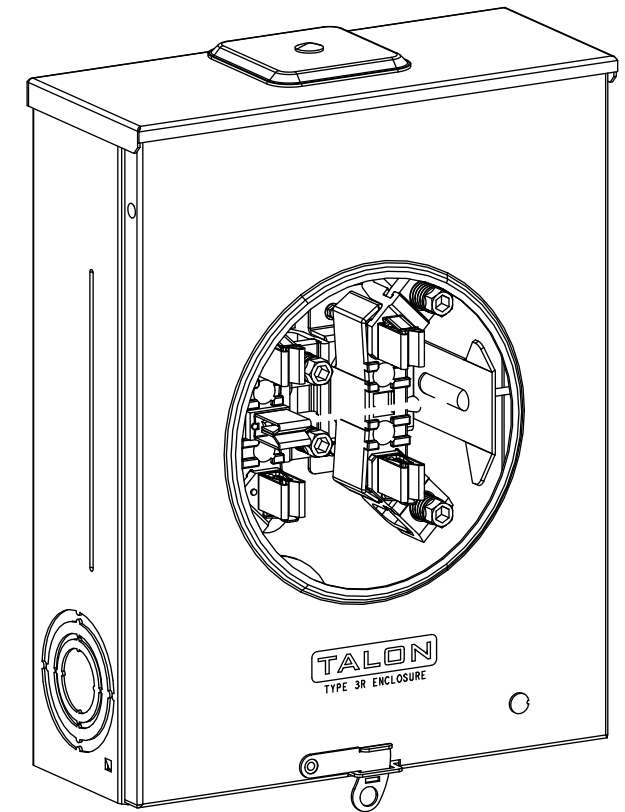

© 2015 Copyright Siemens Industry, Inc.

TALON

Meter Socket

Description: **200A Cont, 5 Jaw, UAT4, 600V AC, Painted Steel Enclosure**

JEL 6/30/15 DO NOT SCALE DRAWING Dwg No: **UAT417-X0XA**