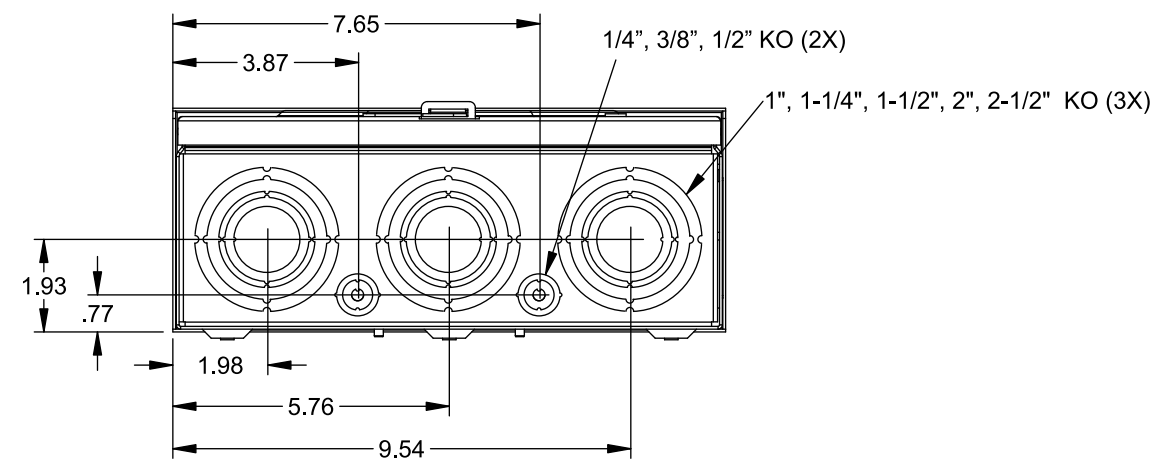

## Accessories

CONDUIT HUBS (RX Type)	
TRADE SIZE	CATALOG No.
1-1/4 INCH	EC38597 or H38597-2
1-1/2 INCH	EC38598 or H38598-2
2 INCH	EC38599 or H38599-2
2-1/2 INCH	EC38600 or H38600-2
Hub Cover Plate	EC38595 or H38595-1

Meter Opening Cover Plate  
Cat No: H659-0162  
5th Jaw Kit  
Cat. No: EC659-0121

## Connectors, Wire Sizes and Torques

CONNECTOR	WIRE SIZE	TORQUE
LINE, LOAD, NEUTRAL*	#6 - 350 kcmil	250 IN.-LBS.
GROUND	#2 - 14 AWG	50 IN.-LBS.

\* External Hex Drive 1/2"  
\* Internal Hex Drive 5/16"

VIEW SHOWN WITH COVER REMOVED