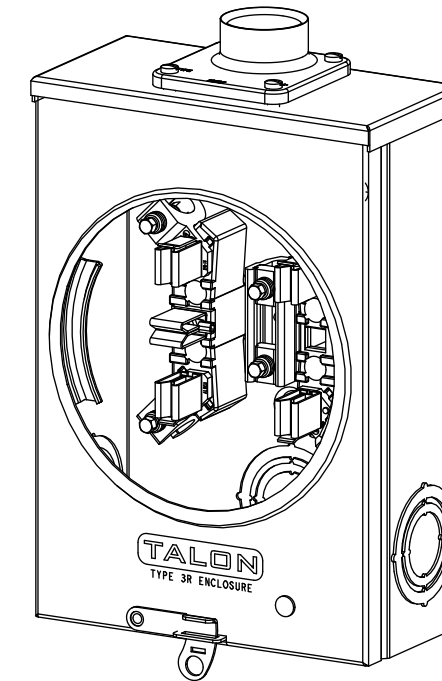

## Accessories

CONDUIT HUBS (RX Type)	
TRADE SIZE	CATALOG No.
1-1/4 INCH	EC38597 or H38597-2
1-1/2 INCH	EC38598 or H38598-2
2 INCH	EC38599 or H38599-2
2-1/2 INCH	EC38600 or H38600-2

Hub Cover Plate EC38595 or H38595-1

## Connectors, Wire Sizes and Torques

CONNECTOR	WIRE SIZE	TORQUE
LINE, LOAD, NEUTRAL*	2/0 - 14 AWG	50 IN.-LBS.
GROUND	#2 - 14 AWG	50 IN.-LBS.

\* External Hex Drive 5/16"

1", 1-1/4", 1-1/2",  
2" KO (3X)

VIEW SHOWN WITH COVER REMOVED

TYPE RX (SMALL) HUB OPENING  
1-1/4" HUB INSTALLED

CL OF  
METER SOCKET

TALON  
TYPE 3R ENCLOSURE

1/2", 3/4", 1", 1-1/4", 1-1/2" KO

1/2", 1", 1-1/4", 1-1/2", 2" KO (2X)

© 2015 Copyright Siemens Industry, Inc.

**TALON**

**Meter Socket**

Description: **135A Cont, 5 Jaw, UAT1,  
600V AC, Painted Steel Enclosure**

JEL 8/30/15 DO NOT SCALE DRAWING Dwg No: **UAT111-BMXA**