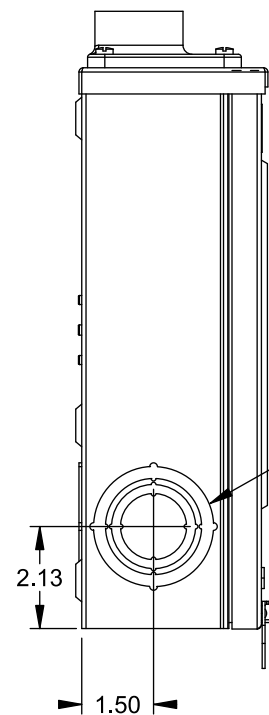

## Accessories

CONDUIT HUBS (RX Type)	
TRADE SIZE	CATALOG No.
1-1/4 INCH	EC38597 or H38597-2
1-1/2 INCH	EC38598 or H38598-2
2 INCH	EC38599 or H38599-2
2-1/2 INCH	EC38600 or H38600-2

Hub Cover Plate EC38595 or H38595-1

Meter Opening Cover Plate  
Cat No: H659-0162

5th Jaw Kit @ 9 o'clock Position  
Cat. No: EC659-0121

## Connectors, Wire Sizes and Torques

CONNECTOR	WIRE SIZE	TORQUE
LINE, LOAD, NEUTRAL*	2/0 - 14 AWG	50 IN.-LBS.
GROUND	#2 - 14 AWG	50 IN.-LBS.

\* External Hex Drive 5/16"

1", 1-1/4", 1-1/2",  
2" KO (3X)

VIEW SHOWN WITH COVER REMOVED

TYPE RX (SMALL) HUB OPENING  
1-1/4" HUB INSTALLED

CL OF  
METER SOCKET

TALON  
TYPE 3R ENCLOSURE

1/2", 3/4", 1", 1-1/4", 1-1/2" KO

1/2", 1", 1-1/4", 1-1/2", 2" KO (2X)

© 2015 Copyright Siemens Industry, Inc.