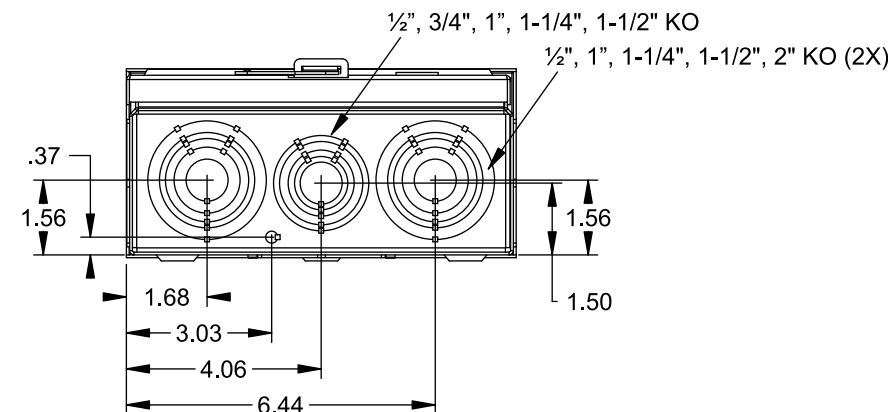

## Connectors, Wire Sizes and Torques

CONNECTOR	WIRE SIZE	TORQUE
LINE, LOAD, NEUTRAL*	2/0 - 14 AWG	50 IN.-LBS.
GROUND	#2 - 14 AWG	50 IN.-LBS.

\* External Hex Drive 5/16"

1", 1-1/4", 1-1/2",  
2" KO (3X)

VIEW SHOWN WITH COVER REMOVED

TYPE RX (SMALL) HUB OPENING  
1-1/4" HUB INSTALLED

CL OF  
METER SOCKET

TALON  
TYPE 3R ENCLOSURE

1/2", 3/4", 1", 1-1/4", 1-1/2" KO

1/2", 1", 1-1/4", 1-1/2", 2" KO (2X)

© 2015 Copyright Siemens Industry, Inc.