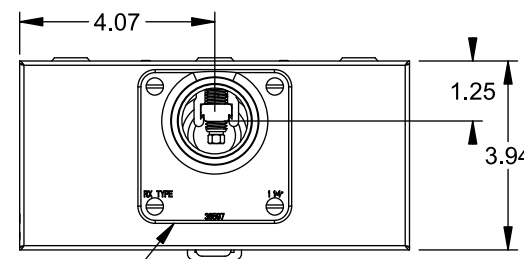

## Accessories

CONDUIT HUBS (RX Type)	
TRADE SIZE	CATALOG No.
1-1/4 INCH	EC38597 or H38597-2
1-1/2 INCH	EC38598 or H38598-2
2 INCH	EC38599 or H38599-2
2-1/2 INCH	EC38600 or H38600-2

Hub Cover Plate EC38595 or H38595-1

## Connectors, Wire Sizes and Torques

CONNECTOR	WIRE SIZE	TORQUE
LINE, LOAD, NEUTRAL*	2/0 - 14 AWG	50 IN.-LBS.
GROUND	#2 - 14 AWG	50 IN.-LBS.

\* External Hex Drive 5/16"

1", 1-1/4", 1-1/2",  
2" KO (3X)

VIEW SHOWN WITH COVER REMOVED

TYPE RX (SMALL) HUB OPENING  
1-1/4" HUB INSTALLED

CL OF  
METER SOCKET

TALON  
TYPE 3R ENCLOSURE

1/2", 3/4", 1", 1-1/4", 1-1/2" KO

1/2", 1", 1-1/4", 1-1/2", 2" KO (2X)

© 2015 Copyright Siemens Industry, Inc.