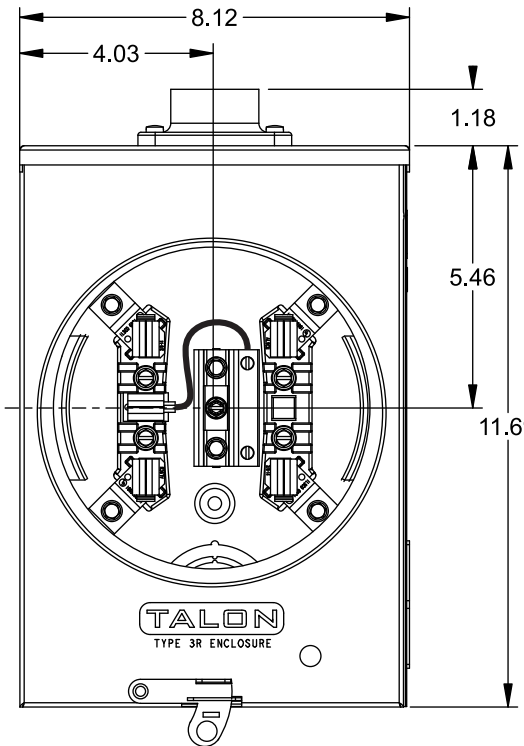

## Accessories

CONDUIT HUBS (RX Type)	
TRADE SIZE	CATALOG No.
1-1/4 INCH	EC38597 or H38597-2
1-1/2 INCH	EC38598 or H38598-2
2 INCH	EC38599 or H38599-2
2-1/2 INCH	EC38600 or H38600-2

Hub Cover Plate EC38595 or H38595-1

## Connectors, Wire Sizes and Torques

CONNECTOR	WIRE SIZE	TORQUE
LINE, LOAD, NEUTRAL*	2/0 - 14 AWG	50 IN.-LBS.
GROUND	#2 - 14 AWG	50 IN.-LBS.

\* External Hex Drive 5/16"

1", 1-1/4", 1-1/2",  
2" KO (3X)

VIEW SHOWN WITH COVER REMOVED

TYPE RX (SMALL) HUB OPENING  
1-1/4" HUB INSTALLED

CL OF  
METER SOCKET

TALON  
TYPE 3R ENCLOSURE

1/2", 3/4", 1", 1-1/4", 1-1/2" KO

1/2", 1", 1-1/4", 1-1/2", 2" KO (2X)

© 2015 Copyright Siemens Industry, Inc.

**TALON**

**Meter Socket**

Description: **135A Cont, 5 Jaw, UAT1,  
600V AC, Painted Steel Enclosure**

JEL 8/30/15 DO NOT SCALE DRAWING Dwg No: **UAT111-BMXA**