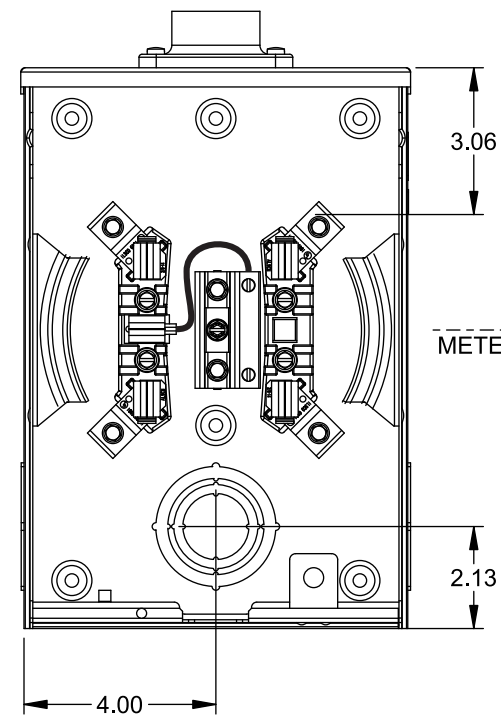

## Accessories

CONDUIT HUBS (RX Type)	
TRADE SIZE	CATALOG No.
1-1/4 INCH	EC38597 or H38597-2
1-1/2 INCH	EC38598 or H38598-2
2 INCH	EC38599 or H38599-2
2-1/2 INCH	EC38600 or H38600-2

Hub Cover Plate EC38595 or H38595-1

## Connectors, Wire Sizes and Torques

CONNECTOR	WIRE SIZE	TORQUE
LINE, LOAD, NEUTRAL*	2/0 - 14 AWG	50 IN.-LBS.
GROUND	#2 - 14 AWG	50 IN.-LBS.

\* External Hex Drive 5/16"

1", 1-1/4", 1-1/2",  
2" KO (3X)

VIEW SHOWN WITH COVER REMOVED

TYPE RX (SMALL) HUB OPENING  
1-1/4" HUB INSTALLED

CL OF  
METER SOCKET

TALON  
TYPE 3R ENCLOSURE

1/2", 3/4", 1", 1-1/4", 1-1/2" KO

1/2", 1", 1-1/4", 1-1/2", 2" KO (2X)

© 2015 Copyright Siemens Industry, Inc.

**TALON**

**Meter Socket**

Description: **135A Cont, 5 Jaw, UAT1,  
600V AC, Painted Steel Enclosure**

JEL 8/30/15 DO NOT SCALE DRAWING Dwg No: **UAT111-BMXA**