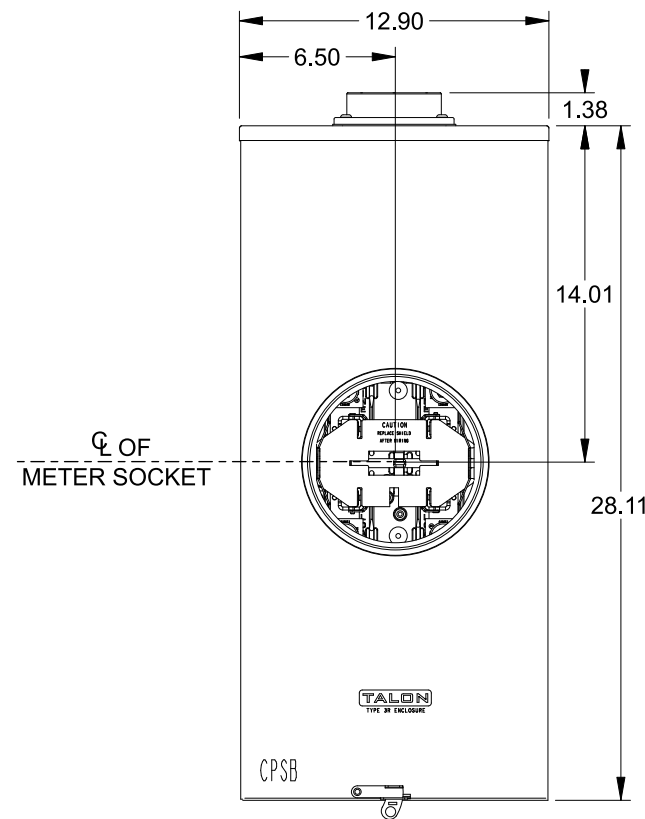

Catalog Number: 47644-82CC

Features and Ratings

- Ringless Type Meter Socket
- 320A Continuous, 400A Max., 600V AC
- Outdoor Enclosure (NEMA Type 3R)
- Painted G90 Steel Enclosure
- 1 Phase, 3 Wire, Commercial Socket
- 4 Jaw Meter Socket
- Meter Socket Type HQ-4SUT
- For Overhead & Underground Service
- 3" Type HD Hub Installed
- Lever Bypass

3" TYPE HD HUB INSTALLED

VIEW SHOWN WITH COVER REMOVED

Accessories

CONDUIT HUBS (HD Type)	
TRADE SIZE	CATALOG No.
3 INCH	EC56856 or H56856-2
3-1/2 INCH	EC56857 or H56857-2
4 INCH	EC56858 or H56858-2
Hub Cover Plate	EC56933 or H56933S

Meter Opening Cover Plate
Cat No: H659-0162
5th Jaw Kit
Cat. No: EC35815-2

Connectors, Wire Sizes and Torques

CONNECTOR	PART No.	WIRE SIZE	HEX DRIVE	TORQUE
LINE,LOAD,NEUTRAL	61300	(2) 1/0 - 250 kcmil	1/2"	500 IN-LBS.
GROUND	67554A	#14 - 2/0 AWG	..	50 IN-LBS.

© 2016 Copyright Siemens Industry, Inc.

TALON

Meter Socket

Description: **320A Cont, 4 Jaw, HQ-4SUT, 600V AC, Painted Steel Enclosure**

JEL 3/18/16 | DO NOT SCALE DRAWING | Dwg No: **47644-82CC**