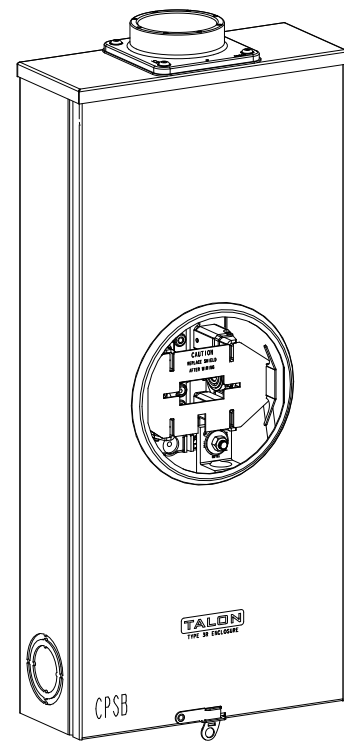

Catalog Number: 47644-82CC

Features and Ratings

- Ringless Type Meter Socket
- 320A Continuous, 400A Max., 600V AC
- Outdoor Enclosure (NEMA Type 3R)
- Painted G90 Steel Enclosure
- 1 Phase, 3 Wire, Commercial Socket
- 4 Jaw Meter Socket
- Meter Socket Type HQ-4SUT
- For Overhead & Underground Service
- 3" Type HD Hub Installed
- Lever Bypass

3" TYPE HD HUB INSTALLED

VIEW SHOWN WITH COVER REMOVED

Accessories

CONDUIT HUBS (HD Type)	
TRADE SIZE	CATALOG No.
3 INCH	EC56856 or H56856-2
3-1/2 INCH	EC56857 or H56857-2
4 INCH	EC56858 or H56858-2
Hub Cover Plate	EC56933 or H56933S

Meter Opening Cover Plate
Cat No: H659-0162
5th Jaw Kit
Cat. No: EC35815-2

Connectors, Wire Sizes and Torques

CONNECTOR	PART No.	WIRE SIZE	HEX DRIVE	TORQUE
LINE,LOAD,NEUTRAL	61300	(2) 1/0 - 250 kcmil	1/2"	500 IN-LBS.
GROUND	67554A	#14 - 2/0 AWG	..	50 IN-LBS.

© 2016 Copyright Siemens Industry, Inc.

TALON

Meter Socket

Description: **320A Cont, 4 Jaw, HQ-4SUT, 600V AC, Painted Steel Enclosure**

JEL 3/18/16 | DO NOT SCALE DRAWING | Dwg No: **47644-82CC**