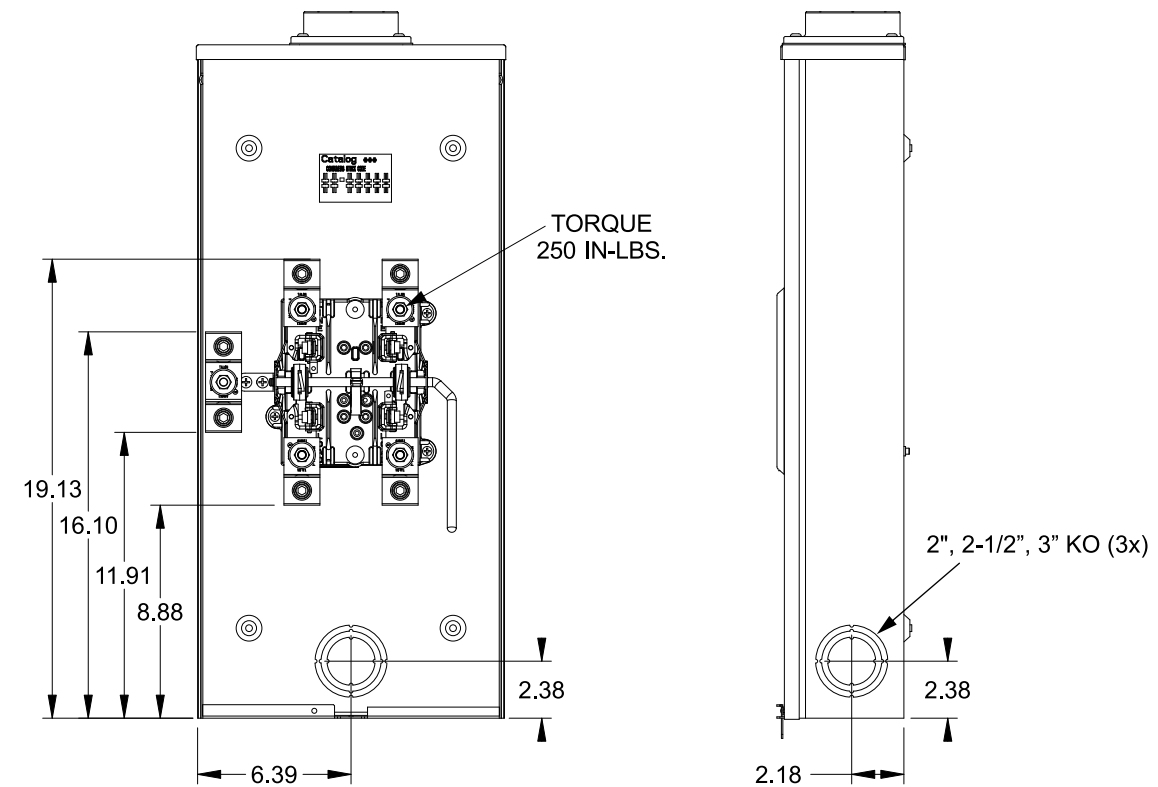

Catalog Number: 47644-82CC

Features and Ratings

- Ringless Type Meter Socket
- 320A Continuous, 400A Max., 600V AC
- Outdoor Enclosure (NEMA Type 3R)
- Painted G90 Steel Enclosure
- 1 Phase, 3 Wire, Commercial Socket
- 4 Jaw Meter Socket
- Meter Socket Type HQ-4SUT
- For Overhead & Underground Service
- 3" Type HD Hub Installed
- Lever Bypass

3" TYPE HD HUB INSTALLED

VIEW SHOWN WITH COVER REMOVED

Accessories

CONDUIT HUBS (HD Type)	
TRADE SIZE	CATALOG No.
3 INCH	EC56856 or H56856-2
3-1/2 INCH	EC56857 or H56857-2
4 INCH	EC56858 or H56858-2
Hub Cover Plate	EC56933 or H56933S

Meter Opening Cover Plate
Cat No: H659-0162
5th Jaw Kit
Cat. No: EC35815-2

Connectors, Wire Sizes and Torques

CONNECTOR	PART No.	WIRE SIZE	HEX DRIVE	TORQUE
LINE,LOAD,NEUTRAL	61300	(2) 1/0 - 250 kcmil	1/2"	500 IN-LBS.
GROUND	67554A	#14 - 2/0 AWG	..	50 IN-LBS.

© 2016 Copyright Siemens Industry, Inc.

TALON

Meter Socket

Description: **320A Cont, 4 Jaw, HQ-4SUT, 600V AC, Painted Steel Enclosure**

JEL 3/18/16 | DO NOT SCALE DRAWING | Dwg No: **47644-82CC**