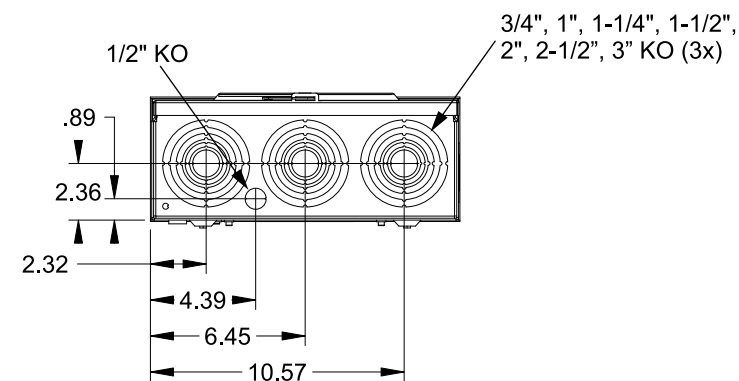

Catalog Number: 47644-82CC

Features and Ratings

- Ringless Type Meter Socket
- 320A Continuous, 400A Max., 600V AC
- Outdoor Enclosure (NEMA Type 3R)
- Painted G90 Steel Enclosure
- 1 Phase, 3 Wire, Commercial Socket
- 4 Jaw Meter Socket
- Meter Socket Type HQ-4SUT
- For Overhead & Underground Service
- 3" Type HD Hub Installed
- Lever Bypass

3" TYPE HD HUB INSTALLED

VIEW SHOWN WITH COVER REMOVED

Accessories

CONDUIT HUBS (HD Type)	
TRADE SIZE	CATALOG No.
3 INCH	EC56856 or H56856-2
3-1/2 INCH	EC56857 or H56857-2
4 INCH	EC56858 or H56858-2
Hub Cover Plate	EC56933 or H56933S

Meter Opening Cover Plate
Cat No: H659-0162
5th Jaw Kit
Cat. No: EC35815-2

Connectors, Wire Sizes and Torques

CONNECTOR	PART No.	WIRE SIZE	HEX DRIVE	TORQUE
LINE,LOAD,NEUTRAL	61300	(2) 1/0 - 250 kcmil	1/2"	500 IN-LBS.
GROUND	67554A	#14 - 2/0 AWG	..	50 IN-LBS.

© 2016 Copyright Siemens Industry, Inc.

TALON

Meter Socket

Description: **320A Cont, 4 Jaw, HQ-4SUT, 600V AC, Painted Steel Enclosure**

JEL 3/18/16 | DO NOT SCALE DRAWING | Dwg No: **47644-82CC**