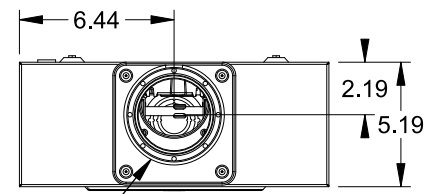

Catalog Number: 47644-82CC

Features and Ratings

- Ringless Type Meter Socket
- 320A Continuous, 400A Max., 600V AC
- Outdoor Enclosure (NEMA Type 3R)
- Painted G90 Steel Enclosure
- 1 Phase, 3 Wire, Commercial Socket
- 4 Jaw Meter Socket
- Meter Socket Type HQ-4SUT
- For Overhead & Underground Service
- 3" Type HD Hub Installed
- Lever Bypass

3" TYPE HD HUB INSTALLED

VIEW SHOWN WITH COVER REMOVED

Accessories

CONDUIT HUBS (HD Type)	
TRADE SIZE	CATALOG No.
3 INCH	EC56856 or H56856-2
3-1/2 INCH	EC56857 or H56857-2
4 INCH	EC56858 or H56858-2
Hub Cover Plate	EC56933 or H56933S

Meter Opening Cover Plate
Cat No: H659-0162
5th Jaw Kit
Cat. No: EC35815-2

Connectors, Wire Sizes and Torques

CONNECTOR	PART No.	WIRE SIZE	HEX DRIVE	TORQUE
LINE,LOAD,NEUTRAL	61300	(2) 1/0 - 250 kcmil	1/2"	500 IN-LBS.
GROUND	67554A	#14 - 2/0 AWG	..	50 IN-LBS.

© 2016 Copyright Siemens Industry, Inc.

TALON

Meter Socket

Description: **320A Cont, 4 Jaw, HQ-4SUT, 600V AC, Painted Steel Enclosure**

JEL 3/18/16 | DO NOT SCALE DRAWING | Dwg No: **47644-82CC**