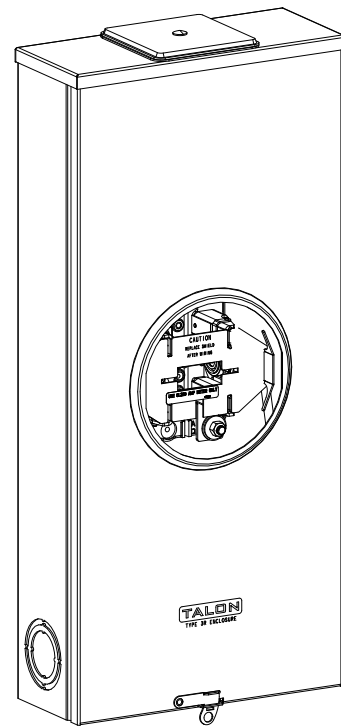

## Features and Ratings

- Ringless Type Meter Socket
- 320A Continuous, 400A Max., 600V AC
- Outdoor Enclosure (NEMA Type 3R)
- Painted G90 Steel Enclosure
- 1 Phase, 3 Wire, Commercial Socket
- 4 Jaw Meter Socket
- Meter Socket Type HQ-4SU
- For Overhead & Underground Service
- HD Type Hub Opening w/Large Coverplate
- Lever Bypass

LARGE HUB OPENING COVERPLATE INCLUDED

VIEW SHOWN WITH COVER REMOVED

## Accessories

CONDUIT HUBS (HD Type)	
TRADE SIZE	CATALOG No.
3 INCH	EC56856 or H56856-2
3-1/2 INCH	EC56857 or H56857-2
4 INCH	EC56858 or H56858-2
Hub Cover Plate	EC56933 or H56933S

Meter Opening Cover Plate  
Cat No: H659-0162  
5th Jaw Kit  
Cat. No: EC35815-2

## Connectors, Wire Sizes and Torques

CONNECTOR	PART No.	WIRE SIZE	HEX DRIVE	TORQUE
LINE/LOAD/NEUTRAL	58022	(2) #6-250 kcmil	5/16"	275 IN-LBS.
GROUND	67554A	#14 - 2/0 AWG	..	50 IN-LBS.

© 2016 Copyright Siemens Industry, Inc.