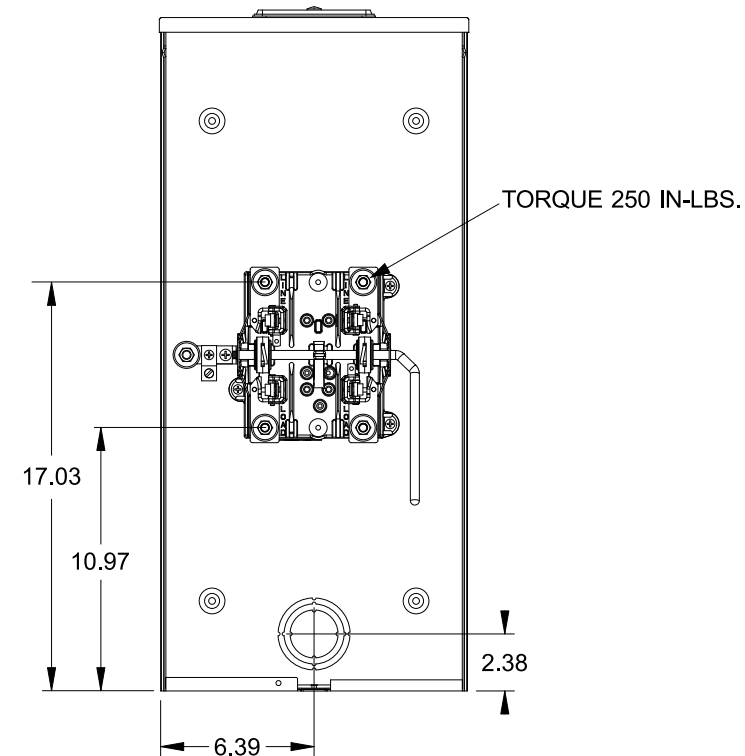

## Features and Ratings

- Ringless Type Meter Socket
- 320A Continuous, 400A Max., 600V AC
- Outdoor Enclosure (NEMA Type 3R)
- Painted G90 Steel Enclosure
- 1 Phase, 3 Wire, Commercial Socket
- 4 Jaw Meter Socket
- Meter Socket Type HQ-4SU
- For Overhead & Underground Service
- HD Type Hub Opening w/Large Coverplate
- Lever Bypass

## Accessories

CONDUIT HUBS (HD Type)	
TRADE SIZE	CATALOG No.
3 INCH	EC56856 or H56856-2
3-1/2 INCH	EC56857 or H56857-2
4 INCH	EC56858 or H56858-2
Hub Cover Plate	EC56933 or H56933S

Meter Opening Cover Plate  
Cat No: H659-0162  
5th Jaw Kit  
Cat. No: EC35815-2

## Connectors, Wire Sizes and Torques

CONNECTOR	PART No.	WIRE SIZE	HEX DRIVE	TORQUE
LINE/LOAD/NEUTRAL	58022	(2) #6-250 kcmil	5/16"	275 IN-LBS.
GROUND	67554A	#14 - 2/0 AWG	..	50 IN-LBS.

© 2016 Copyright Siemens Industry, Inc.

**TALON**  
**Meter Socket**

Description: **320A Cont, 4 Jaw, HQ-4SU, 600V AC, Painted Steel Enclosure**

JEL 3/18/16 | DO NOT SCALE DRAWING | Dwg No: **47604-02CV**