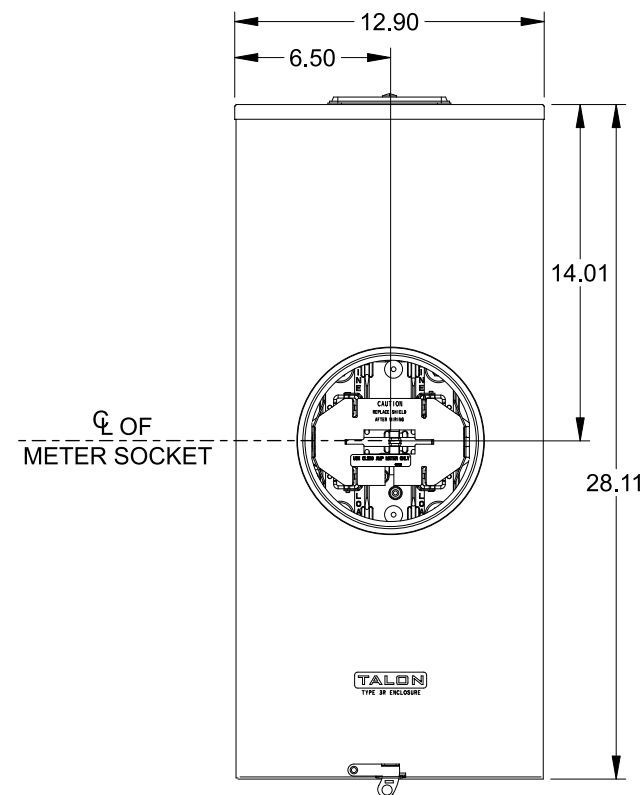

Catalog Number: 47604-02CV

Features and Ratings

- Ringless Type Meter Socket
- 320A Continuous, 400A Max., 600V AC
- Outdoor Enclosure (NEMA Type 3R)
- Painted G90 Steel Enclosure
- 1 Phase, 3 Wire, Commercial Socket
- 4 Jaw Meter Socket
- Meter Socket Type HQ-4SU
- For Overhead & Underground Service
- HD Type Hub Opening w/Large Coverplate
- Lever Bypass

Accessories

CONDUIT HUBS (HD Type)	
TRADE SIZE	CATALOG No.
3 INCH	EC56856 or H56856-2
3-1/2 INCH	EC56857 or H56857-2
4 INCH	EC56858 or H56858-2
Hub Cover Plate	EC56933 or H56933S

Meter Opening Cover Plate
Cat No: H659-0162
5th Jaw Kit
Cat. No: EC35815-2

Connectors, Wire Sizes and Torques

CONNECTOR	PART No.	WIRE SIZE	HEX DRIVE	TORQUE
LINE/LOAD/NEUTRAL	58022	(2) #6-250 kcmil	5/16"	275 IN-LBS.
GROUND	67554A	#14 - 2/0 AWG	..	50 IN-LBS.

© 2016 Copyright Siemens Industry, Inc.

TALON
Meter Socket

Description: **320A Cont, 4 Jaw, HQ-4SU, 600V AC, Painted Steel Enclosure**

JEL 3/18/16 | DO NOT SCALE DRAWING | Dwg No: **47604-02CV**