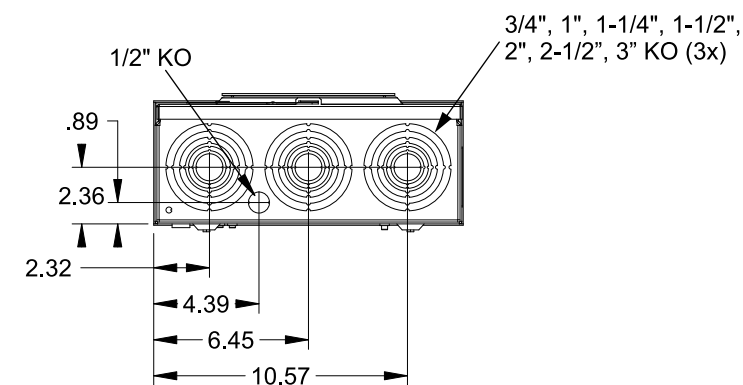

## Features and Ratings

- Ringless Type Meter Socket
- 320A Continuous, 400A Max., 600V AC
- Outdoor Enclosure (NEMA Type 3R)
- Painted G90 Steel Enclosure
- 1 Phase, 3 Wire, Commercial Socket
- 4 Jaw Meter Socket
- Meter Socket Type HQ-4SU
- For Overhead & Underground Service
- HD Type Hub Opening w/Large Coverplate
- Lever Bypass

## Accessories

CONDUIT HUBS (HD Type)	
TRADE SIZE	CATALOG No.
3 INCH	EC56856 or H56856-2
3-1/2 INCH	EC56857 or H56857-2
4 INCH	EC56858 or H56858-2
Hub Cover Plate	EC56933 or H56933S

Meter Opening Cover Plate  
Cat No: H659-0162  
5th Jaw Kit  
Cat. No: EC35815-2

## Connectors, Wire Sizes and Torques

CONNECTOR	PART No.	WIRE SIZE	HEX DRIVE	TORQUE
LINE/LOAD/NEUTRAL	58022	(2) #6-250 kcmil	5/16"	275 IN-LBS.
GROUND	67554A	#14 - 2/0 AWG	..	50 IN-LBS.

© 2016 Copyright Siemens Industry, Inc.

**TALON**  
**Meter Socket**

Description: **320A Cont, 4 Jaw, HQ-4SU, 600V AC, Painted Steel Enclosure**

JEL 3/18/16 | DO NOT SCALE DRAWING | Dwg No: **47604-02CV**