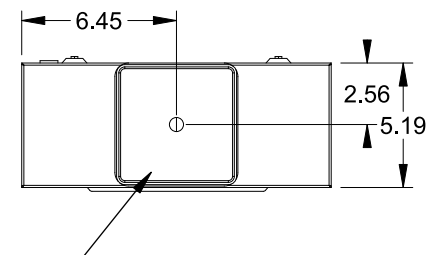

## Features and Ratings

- Ringless Type Meter Socket
- 320A Continuous, 400A Max., 600V AC
- Outdoor Enclosure (NEMA Type 3R)
- Painted G90 Steel Enclosure
- 1 Phase, 3 Wire, Commercial Socket
- 4 Jaw Meter Socket
- Meter Socket Type HQ-4SU
- For Overhead & Underground Service
- HD Type Hub Opening w/Large Coverplate
- Lever Bypass

## Accessories

CONDUIT HUBS (HD Type)	
TRADE SIZE	CATALOG No.
3 INCH	EC56856 or H56856-2
3-1/2 INCH	EC56857 or H56857-2
4 INCH	EC56858 or H56858-2
Hub Cover Plate	EC56933 or H56933S

Meter Opening Cover Plate  
Cat No: H659-0162  
5th Jaw Kit  
Cat. No: EC35815-2

## Connectors, Wire Sizes and Torques

CONNECTOR	PART No.	WIRE SIZE	HEX DRIVE	TORQUE
LINE/LOAD/NEUTRAL	58022	(2) #6-250 kcmil	5/16"	275 IN-LBS.
GROUND	67554A	#14 - 2/0 AWG	..	50 IN-LBS.

© 2016 Copyright Siemens Industry, Inc.

**TALON**  
**Meter Socket**

Description: **320A Cont, 4 Jaw, HQ-4SU, 600V AC, Painted Steel Enclosure**

JEL 3/18/16 | DO NOT SCALE DRAWING | Dwg No: **47604-02CV**