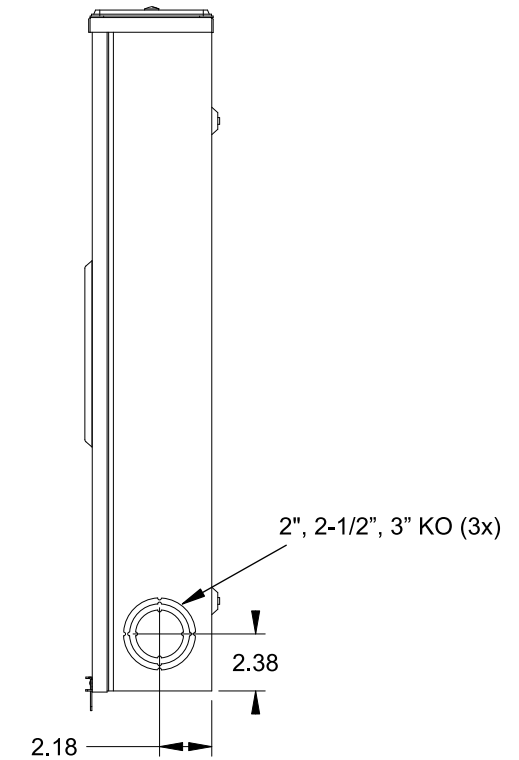

LARGE HUB OPENING COVERPLATE INCLUDED

VIEW SHOWN WITH COVER REMOVED

## Accessories

CONDUIT HUBS (HD Type)	
TRADE SIZE	CATALOG No.
3 INCH	EC56856 or H56856-2
3-1/2 INCH	EC56857 or H56857-2
4 INCH	EC56858 or H56858-2
Hub Cover Plate	EC56933 or H56933S

Meter Opening Cover Plate  
Cat No: H659-0162  
5th Jaw Kit  
Cat. No: EC35815-2

## Connectors, Wire Sizes and Torques

CONNECTOR	PART No.	WIRE SIZE	HEX DRIVE	TORQUE
LINE/LOAD/NEUTRAL	58022	(2) #6-250 kcmil	5/16"	275 IN-LBS.
GROUND	67554A	#14 - 2/0 AWG	..	50 IN-LBS.

© 2016 Copyright Siemens Industry, Inc.

**TALON**  
**Meter Socket**

Description: **320A Cont, 4 Jaw, HQ-4SU, 600V AC, Painted Steel Enclosure**

JEL 3/18/16 | DO NOT SCALE DRAWING | Dwg No: **47604-02CV**