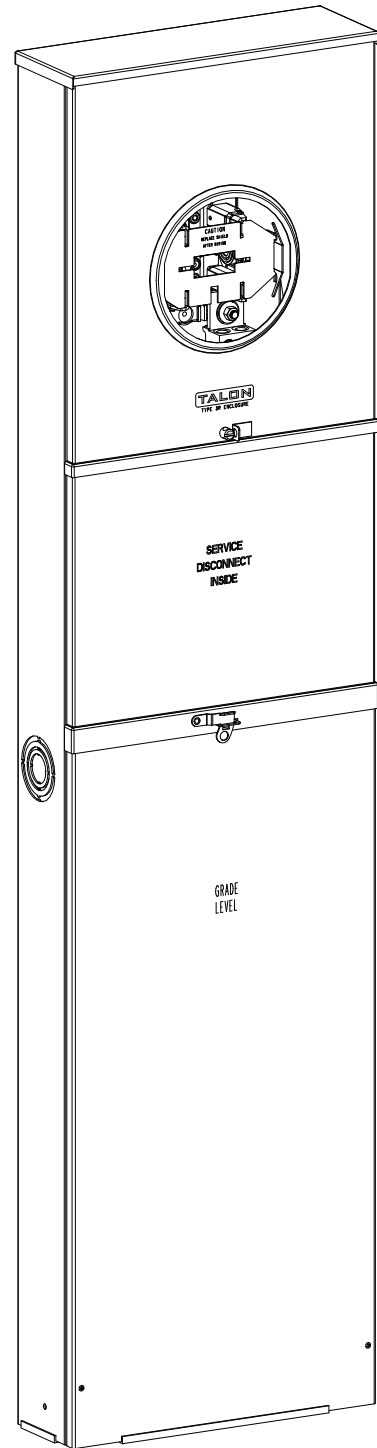

Catalog Number: 47604PB-9CH

Features and Ratings

- Ringless Type Meter Socket
- 320A Continuous, 400A Max., 600V AC
- Outdoor Enclosure (NEMA Type 3R)
- Painted G90 Steel Enclosure
- 1 Phase, 3-Wire, Commercial Socket
- 4 Jaw Meter Socket
- Meter Socket Type HQ-4S
- For Underground Service Only
- No Hub Opening
- Lever Bypass

Connectors, Wire Sizes and Torques

CONNECTOR	PART No.	WIRE SIZE	HEX DRIVE	TORQUE
LINE		ILSCO ACL 4/0		
LOAD, NEUTRAL	56732-2	(2) #4 - 350 kcmil	5/16"	275 IN-LBS.
GROUND	67554A	#14 - 2/0 AWG	..	50 IN-LBS.

© 2016 Copyright Siemens Industry, Inc.

TALON

Meter Socket

Description: **320A Cont, 4 Jaw, HQ-4S, 600V AC, Painted Steel Enclosure**

JEL 3/18/16 DO NOT SCALE DRAWING Dwg No: **47604PB-9CH**