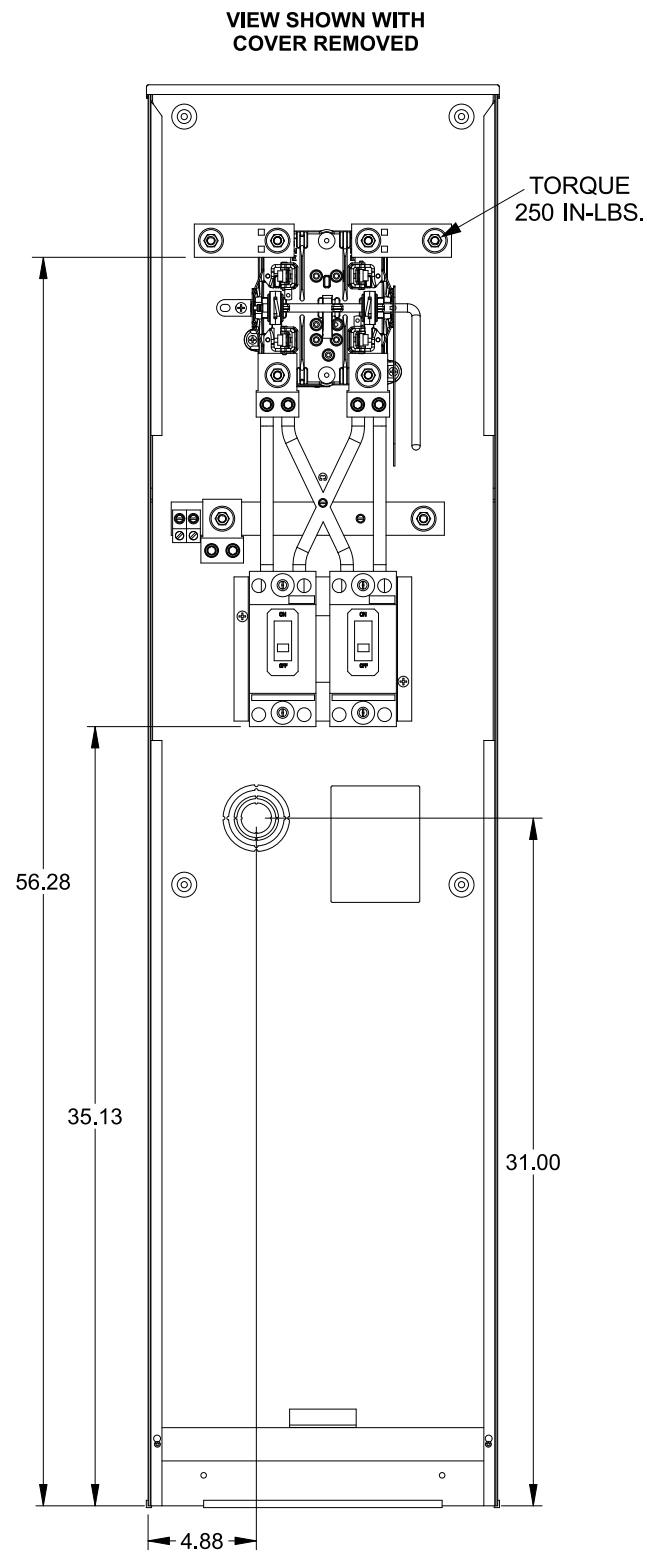

Catalog Number: 47604PB-9CH

Features and Ratings

- Ringless Type Meter Socket
- 320A Continuous, 400A Max., 600V AC
- Outdoor Enclosure (NEMA Type 3R)
- Painted G90 Steel Enclosure
- 1 Phase, 3-Wire, Commercial Socket
- 4 Jaw Meter Socket
- Meter Socket Type HQ-4S
- For Underground Service Only
- No Hub Opening
- Lever Bypass

Connectors, Wire Sizes and Torques

CONNECTOR	PART No.	WIRE SIZE	HEX DRIVE	TORQUE
LINE		ILSCO ACL 4/0		
LOAD, NEUTRAL	56732-2	(2) #4 - 350 kcmil	5/16"	275 IN-LBS.
GROUND	67554A	#14 - 2/0 AWG	..	50 IN-LBS.

© 2016 Copyright Siemens Industry, Inc.

TALON

Meter Socket

Description: **320A Cont, 4 Jaw, HQ-4S, 600V AC, Painted Steel Enclosure**

JEL 3/18/16 DO NOT SCALE DRAWING Dwg No: **47604PB-9CH**