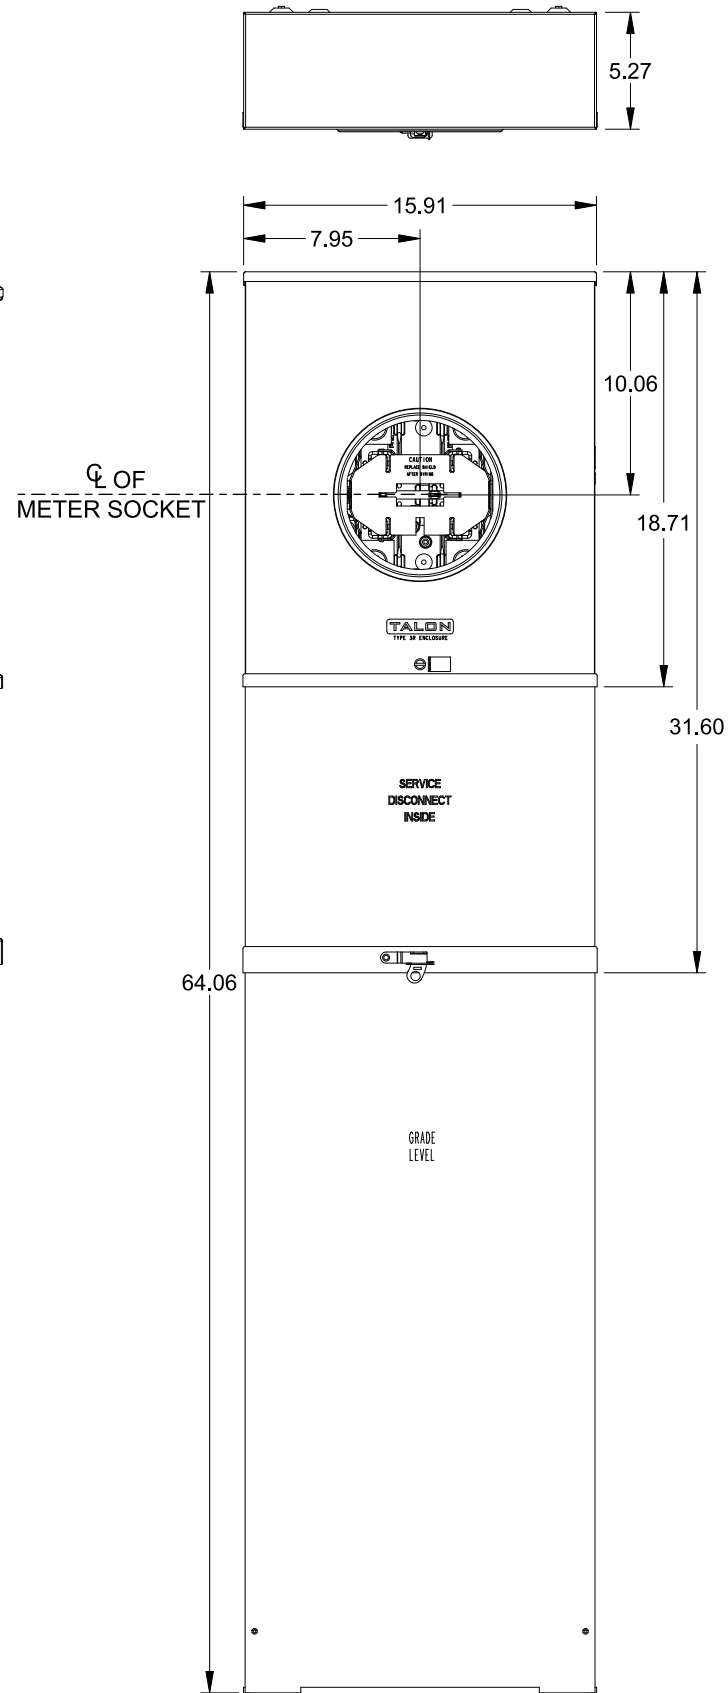

Catalog Number: 47604PB-9CH

Features and Ratings

- Ringless Type Meter Socket
- 320A Continuous, 400A Max., 600V AC
- Outdoor Enclosure (NEMA Type 3R)
- Painted G90 Steel Enclosure
- 1 Phase, 3-Wire, Commercial Socket
- 4 Jaw Meter Socket
- Meter Socket Type HQ-4S
- For Underground Service Only
- No Hub Opening
- Lever Bypass

Connectors, Wire Sizes and Torques

CONNECTOR	PART No.	WIRE SIZE	HEX DRIVE	TORQUE
LINE		ILSCO ACL 4/0		
LOAD, NEUTRAL	56732-2	(2) #4 - 350 kcmil	5/16"	275 IN-LBS.
GROUND	67554A	#14 - 2/0 AWG	..	50 IN-LBS.

© 2016 Copyright Siemens Industry, Inc.

TALON

Meter Socket

Description: **320A Cont, 4 Jaw, HQ-4S, 600V AC, Painted Steel Enclosure**

JEL 3/18/16 DO NOT SCALE DRAWING Dwg No: **47604PB-9CH**