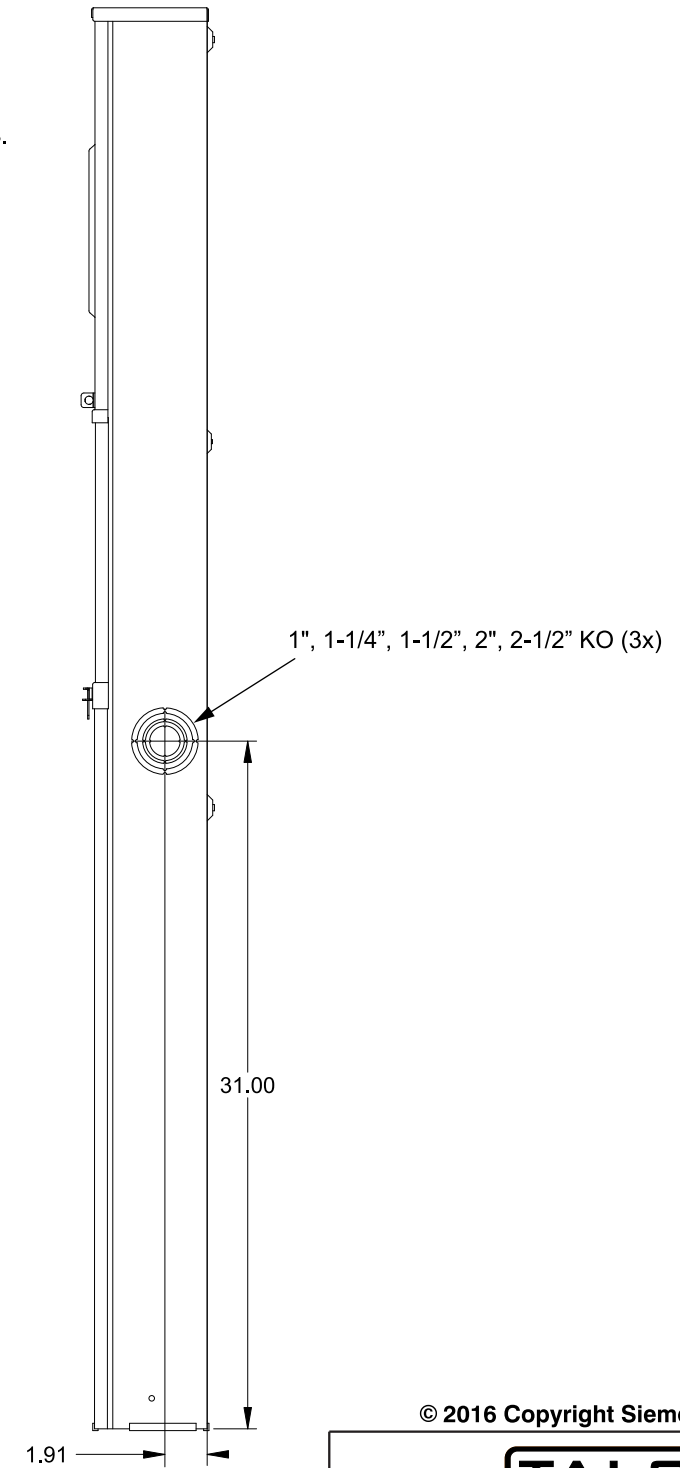

Catalog Number: 47604PB-9CH

Features and Ratings

- Ringless Type Meter Socket
- 320A Continuous, 400A Max., 600V AC
- Outdoor Enclosure (NEMA Type 3R)
- Painted G90 Steel Enclosure
- 1 Phase, 3-Wire, Commercial Socket
- 4 Jaw Meter Socket
- Meter Socket Type HQ-4S
- For Underground Service Only
- No Hub Opening
- Lever Bypass

Connectors, Wire Sizes and Torques

CONNECTOR	PART No.	WIRE SIZE	HEX DRIVE	TORQUE
LINE		ILSCO ACL 4/0		
LOAD, NEUTRAL	56732-2	(2) #4 - 350 kcmil	5/16"	275 IN-LBS.
GROUND	67554A	#14 - 2/0 AWG	..	50 IN-LBS.

© 2016 Copyright Siemens Industry, Inc.

TALON

Meter Socket

Description: **320A Cont, 4 Jaw, HQ-4S, 600V AC, Painted Steel Enclosure**

JEL 3/18/16 DO NOT SCALE DRAWING Dwg No: **47604PB-9CH**