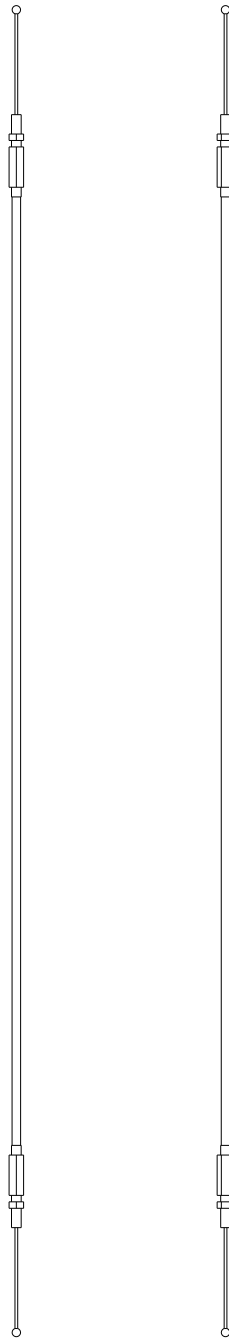

Image database (product images, 2D dimension drawings, 3D models, device circuit diagrams, ...)

<http://www.automation.siemens.com/bilddb/cax_en.aspx?mlfb=3VA9980-0VC30>

CAX-Online-Generator

<http://www.siemens.com/cax>

Tender specifications

<http://www.siemens.com/specifications>