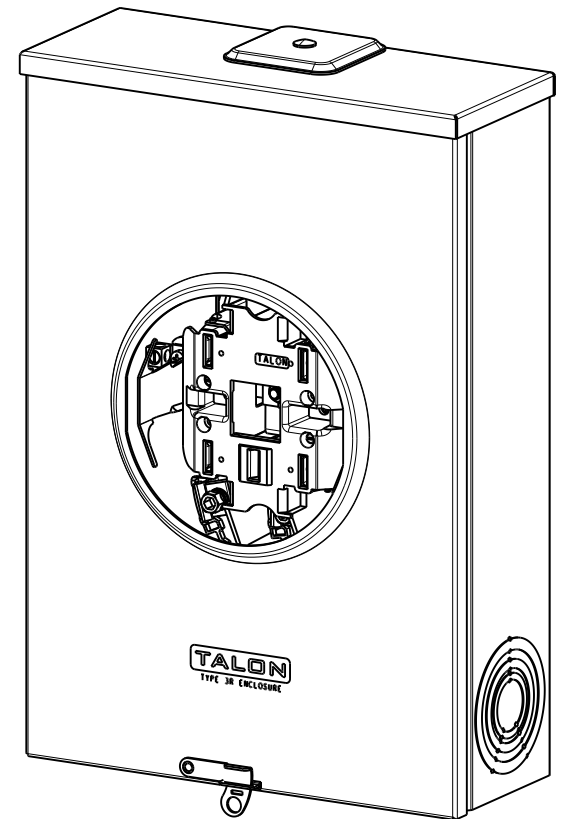

Catalog Number: 42705-02MR

Features and Ratings

- Ringless Type Meter Socket
- 200A Continuous Duty, 250A Max.
- Outdoor Enclosure (NEMA Type 3R)
- Painted G90 STEEL
- 3 Phase, 3 Wire, 600V AC
- 5 Jaw, 6 O'clock 5th Jaw
- HQ Clamp Jaw Lever Bypass Meter Socket
- For Overhead or Underground Service
- RX Hub Opening With Coverplate Installed
- Two Ground Lugs

Accessories

Meter Opening Cover Plate
Cat No: H39968

RX HUB KITS
Cat No: H38597-2 (1.25")
Cat No: H38598-2 (1.50")
Cat No: H38599-2 (2.00")
Cat No: H38600-2 (2.50")

RX HUB KITS
Cat No: EC38597 (1.25")
Cat No: EC38598 (1.50")
Cat No: EC38599 (2.00")
Cat No: EC38600 (2.50")

HUB COVER PLATE
Cat No: H38595-1

GROUND LUG KIT
H6509991 #14-2 45 LB-IN

Lugs, Wire Sizes and Torques

LOCATION	LUG SIZE	TORQUE
LINE*	#6-350 kcmil	275 LB-IN
LOAD*	#6-350 kcmil	275 LB-IN
NEUTRAL*	#6-350 kcmil	275 LB-IN
GROUND	#14-2	45 LB-IN

* External Hex drive 1/2"
* Internal Hex drive 5/16"

TALON
Meter Socket

Description:
200A Cont, 5 Jaw, HQ5ND, 600V AC, Painted G90 Steel