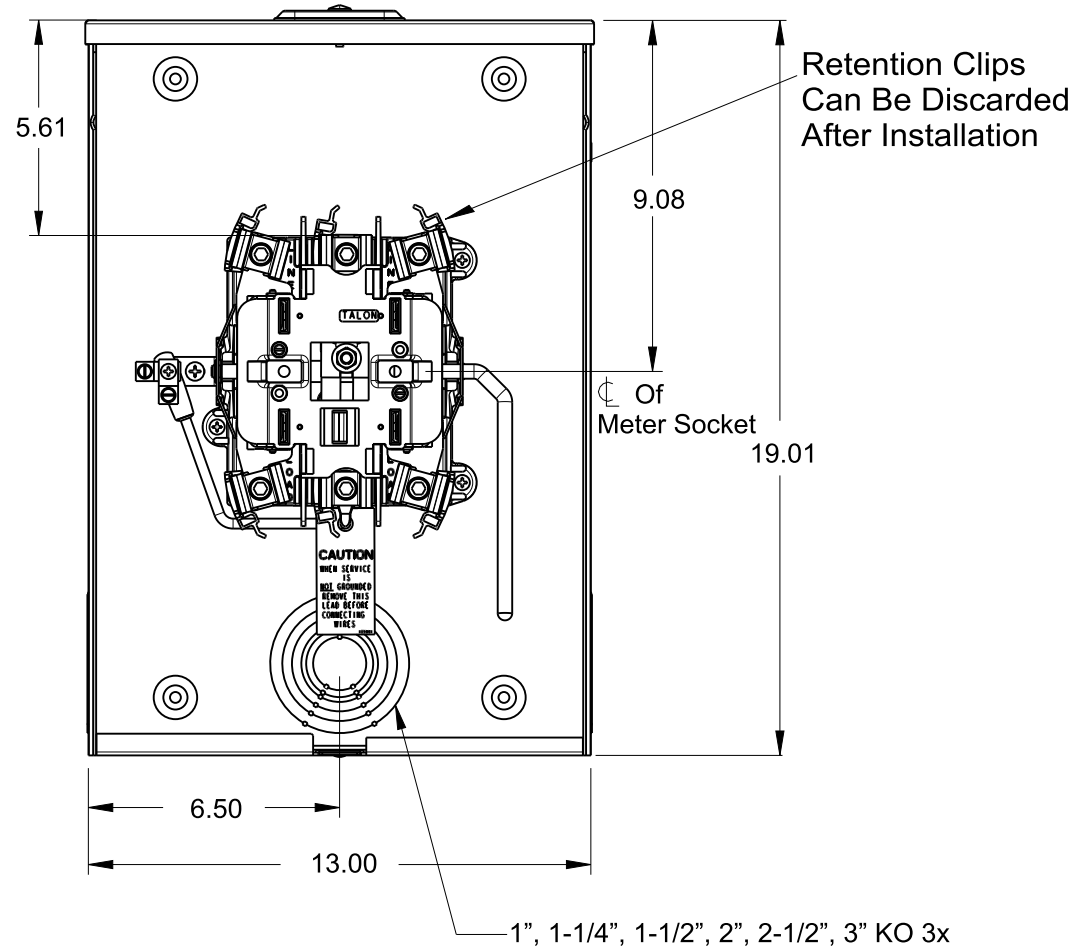

Catalog Number: 42705-02MR

Features and Ratings

- Ringless Type Meter Socket
- 200A Continuous Duty, 250A Max.
- Outdoor Enclosure (NEMA Type 3R)
- Painted G90 STEEL
- 3 Phase, 3 Wire, 600V AC
- 5 Jaw, 6 O'clock 5th Jaw
- HQ Clamp Jaw Lever Bypass Meter Socket
- For Overhead or Underground Service
- RX Hub Opening With Coverplate Installed
- Two Ground Lugs

Accessories

Meter Opening Cover Plate
Cat No: H39968

RX HUB KITS
Cat No: H38597-2 (1.25")
Cat No: H38598-2 (1.50")
Cat No: H38599-2 (2.00")
Cat No: H38600-2 (2.50")

RX HUB KITS
Cat No: EC38597 (1.25")
Cat No: EC38598 (1.50")
Cat No: EC38599 (2.00")
Cat No: EC38600 (2.50")

HUB COVER PLATE
Cat No: H38595-1

GROUND LUG KIT
H6509991 #14-2 45 LB-IN

Lugs, Wire Sizes and Torques

LOCATION	LUG SIZE	TORQUE
LINE*	#6-350 kcmil	275 LB-IN
LOAD*	#6-350 kcmil	275 LB-IN
NEUTRAL*	#6-350 kcmil	275 LB-IN
GROUND	#14-2	45 LB-IN

* External Hex drive 1/2"
* Internal Hex drive 5/16"

TALON
Meter Socket

Description:
200A Cont, 5 Jaw, HQ5ND, 600V AC, Painted G90 Steel