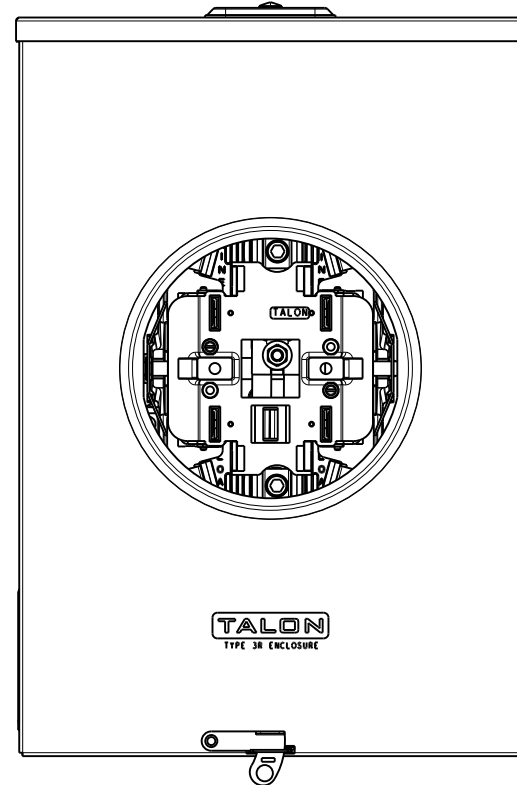

Catalog Number: 42705-02MR

Features and Ratings

- Ringless Type Meter Socket
- 200A Continuous Duty, 250A Max.
- Outdoor Enclosure (NEMA Type 3R)
- Painted G90 STEEL
- 3 Phase, 3 Wire, 600V AC
- 5 Jaw, 6 O'clock 5th Jaw
- HQ Clamp Jaw Lever Bypass Meter Socket
- For Overhead or Underground Service
- RX Hub Opening With Coverplate Installed
- Two Ground Lugs

Accessories

Meter Opening Cover Plate
Cat No: H39968

RX HUB KITS
Cat No: H38597-2 (1.25")
Cat No: H38598-2 (1.50")
Cat No: H38599-2 (2.00")
Cat No: H38600-2 (2.50")

RX HUB KITS
Cat No: EC38597 (1.25")
Cat No: EC38598 (1.50")
Cat No: EC38599 (2.00")
Cat No: EC38600 (2.50")

HUB COVER PLATE
Cat No: H38595-1

GROUND LUG KIT
H6509991 #14-2 45 LB-IN

Lugs, Wire Sizes and Torques

LOCATION	LUG SIZE	TORQUE
LINE*	#6-350 kcmil	275 LB-IN
LOAD*	#6-350 kcmil	275 LB-IN
NEUTRAL*	#6-350 kcmil	275 LB-IN
GROUND	#14-2	45 LB-IN

* External Hex drive 1/2"
* Internal Hex drive 5/16"

TALON
Meter Socket

Description:
200A Cont, 5 Jaw, HQ5ND, 600V AC, Painted G90 Steel