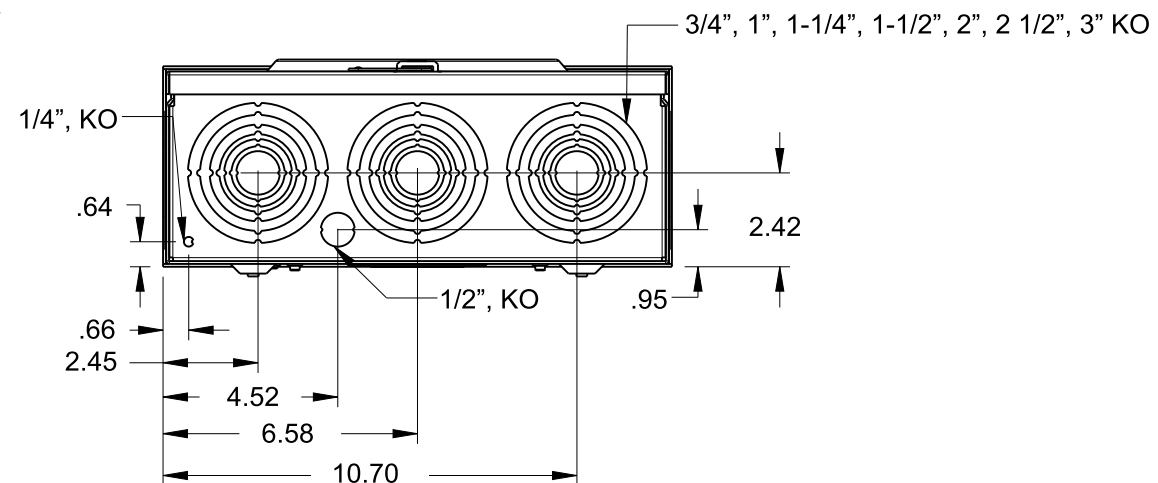

Catalog Number: 42705-02MR

Features and Ratings

- Ringless Type Meter Socket
- 200A Continuous Duty, 250A Max.
- Outdoor Enclosure (NEMA Type 3R)
- Painted G90 STEEL
- 3 Phase, 3 Wire, 600V AC
- 5 Jaw, 6 O'clock 5th Jaw
- HQ Clamp Jaw Lever Bypass Meter Socket
- For Overhead or Underground Service
- RX Hub Opening With Coverplate Installed
- Two Ground Lugs

Accessories

Meter Opening Cover Plate
Cat No: H39968

RX HUB KITS
Cat No: H38597-2 (1.25")
Cat No: H38598-2 (1.50")
Cat No: H38599-2 (2.00")
Cat No: H38600-2 (2.50")

RX HUB KITS
Cat No: EC38597 (1.25")
Cat No: EC38598 (1.50")
Cat No: EC38599 (2.00")
Cat No: EC38600 (2.50")

HUB COVER PLATE
Cat No: H38595-1

GROUND LUG KIT
H6509991 #14-2 45 LB-IN

Lugs, Wire Sizes and Torques

LOCATION	LUG SIZE	TORQUE
LINE*	#6-350 kcmil	275 LB-IN
LOAD*	#6-350 kcmil	275 LB-IN
NEUTRAL*	#6-350 kcmil	275 LB-IN
GROUND	#14-2	45 LB-IN

* External Hex drive 1/2"
* Internal Hex drive 5/16"

TALON
Meter Socket

Description:
200A Cont, 5 Jaw, HQ5ND, 600V AC, Painted G90 Steel