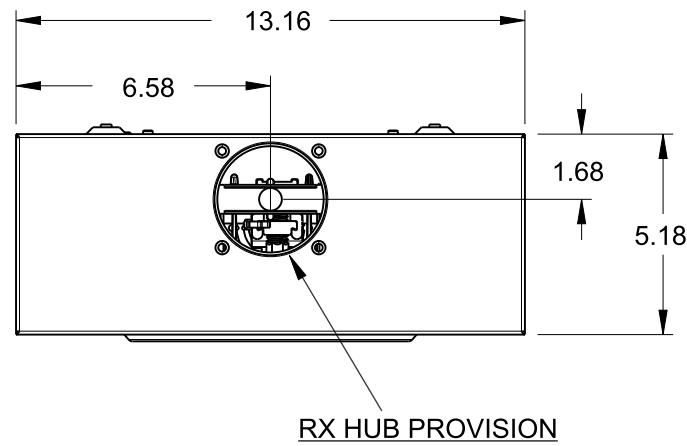

Catalog Number: 42705-02MR

Features and Ratings

- Ringless Type Meter Socket
- 200A Continuous Duty, 250A Max.
- Outdoor Enclosure (NEMA Type 3R)
- Painted G90 STEEL
- 3 Phase, 3 Wire, 600V AC
- 5 Jaw, 6 O'clock 5th Jaw
- HQ Clamp Jaw Lever Bypass Meter Socket
- For Overhead or Underground Service
- RX Hub Opening With Coverplate Installed
- Two Ground Lugs

Accessories

Meter Opening Cover Plate
Cat No: H39968

RX HUB KITS
Cat No: H38597-2 (1.25")
Cat No: H38598-2 (1.50")
Cat No: H38599-2 (2.00")
Cat No: H38600-2 (2.50")

RX HUB KITS
Cat No: EC38597 (1.25")
Cat No: EC38598 (1.50")
Cat No: EC38599 (2.00")
Cat No: EC38600 (2.50")

HUB COVER PLATE
Cat No: H38595-1

GROUND LUG KIT
H6509991 #14-2 45 LB-IN

Lugs, Wire Sizes and Torques

LOCATION	LUG SIZE	TORQUE
LINE*	#6-350 kcmil	275 LB-IN
LOAD*	#6-350 kcmil	275 LB-IN
NEUTRAL*	#6-350 kcmil	275 LB-IN
GROUND	#14-2	45 LB-IN

* External Hex drive 1/2"
* Internal Hex drive 5/16"

TALON
Meter Socket

Description:
200A Cont, 5 Jaw, HQ5ND, 600V AC, Painted G90 Steel