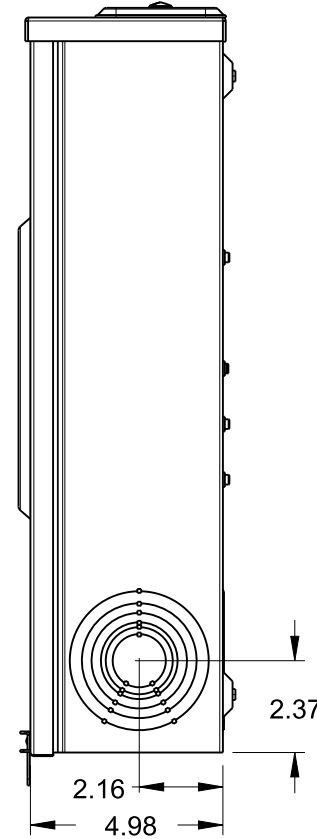

Catalog Number: 42705-02MR

Features and Ratings

- Ringless Type Meter Socket
- 200A Continuous Duty, 250A Max.
- Outdoor Enclosure (NEMA Type 3R)
- Painted G90 STEEL
- 3 Phase, 3 Wire, 600V AC
- 5 Jaw, 6 O'clock 5th Jaw
- HQ Clamp Jaw Lever Bypass Meter Socket
- For Overhead or Underground Service
- RX Hub Opening With Coverplate Installed
- Two Ground Lugs

Accessories

Meter Opening Cover Plate
Cat No: H39968

RX HUB KITS
Cat No: H38597-2 (1.25")
Cat No: H38598-2 (1.50")
Cat No: H38599-2 (2.00")
Cat No: H38600-2 (2.50")

RX HUB KITS
Cat No: EC38597 (1.25")
Cat No: EC38598 (1.50")
Cat No: EC38599 (2.00")
Cat No: EC38600 (2.50")

HUB COVER PLATE
Cat No: H38595-1

GROUND LUG KIT
H6509991 #14-2 45 LB-IN

Lugs, Wire Sizes and Torques

LOCATION	LUG SIZE	TORQUE
LINE*	#6-350 kcmil	275 LB-IN
LOAD*	#6-350 kcmil	275 LB-IN
NEUTRAL*	#6-350 kcmil	275 LB-IN
GROUND	#14-2	45 LB-IN

* External Hex drive 1/2"
* Internal Hex drive 5/16"

TALON
Meter Socket

Description:
200A Cont, 5 Jaw, HQ5ND, 600V AC, Painted G90 Steel