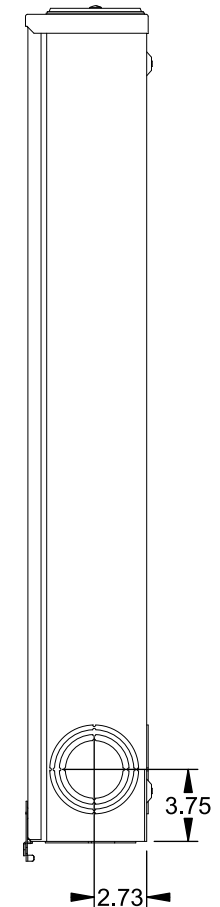

## Features and Ratings

- Ringless Type Meter Socket
- 480A Continuous, 600A Max., 600V AC
- Outdoor Enclosure (NEMA Type 3R)
- Painted G90 Steel Enclosure
- 3 Phase, Commercial/Industrial Socket
- Meter Socket Type K-7T
- For Overhead & Underground Service
- Two Large Hub Openings, HD Type Cover Plates Installed

(2) TYPE HD (LARGE) HUB OPENINGS COVER PLATES INSTALLED

VIEW SHOWN WITH COVER REMOVED

## Accessories

CONDUIT HUBS (HD Type)		CAT No.	DESCRIPTION
TRADE SIZE	CATALOG No.		
3 INCH	EC56856 or H56856-2	H69623	Bypass
3-1/2 INCH	EC56857 or H56857-2	H69685-1	Isolated Neutral Kit
4 INCH	EC56858 or H56858-2	H69546-1	Hex Magnet Socket Kit
		H69232-1	Insulated T-Handle Kit
		H65050	K-base Insulator Kit
		H63864	K-base Ground Kit
Hub Cover Plate	EC56933 or H56933S		

## Connectors, Wire Sizes and Torques

CONNECTOR	PART No.	HEX DRIVE	WIRE SIZE	TORQUE
LINE*	56732-M	3/8"	(2)#4 - 500 kcmil	375 IN.-LBS.
LOAD*	56732-M	3/8"	(2)#4 - 500 kcmil	375 IN.-LBS.
NEUTRAL*	56732-M	3/8"	(2)#4 - 500 kcmil	375 IN.-LBS.
GROUND*	56732	5/16"	#6 - 250 kcmil	275 IN.-LBS.