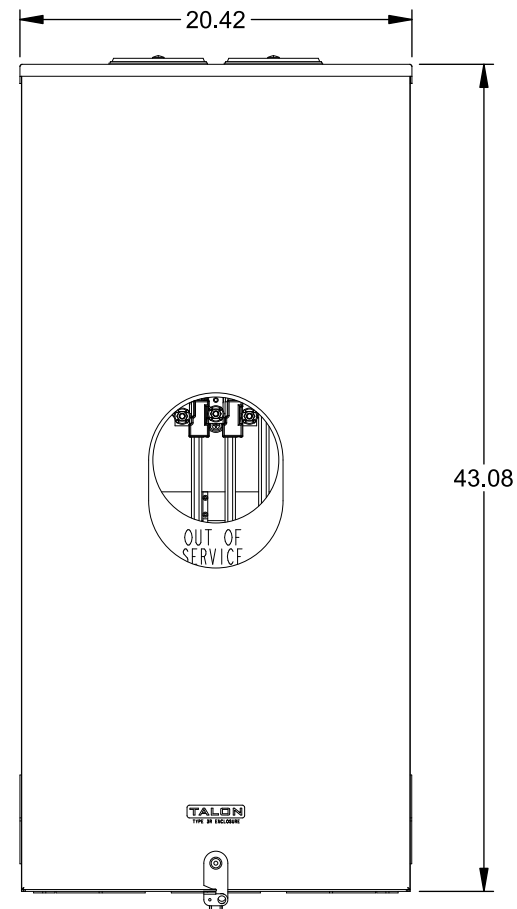

## Features and Ratings

- Ringless Type Meter Socket
- 480A Continuous, 600A Max., 600V AC
- Outdoor Enclosure (NEMA Type 3R)
- Painted G90 Steel Enclosure
- 3 Phase, Commercial/Industrial Socket
- Meter Socket Type K-7T
- For Overhead & Underground Service
- Two Large Hub Openings, HD Type Cover Plates Installed

(2) TYPE HD (LARGE) HUB OPENINGS COVER PLATES INSTALLED

VIEW SHOWN WITH COVER REMOVED

## Accessories

CONDUIT HUBS (HD Type)		CAT No.	DESCRIPTION
TRADE SIZE	CATALOG No.		
3 INCH	EC56856 or H56856-2	H69623	Bypass
3-1/2 INCH	EC56857 or H56857-2	H69685-1	Isolated Neutral Kit
4 INCH	EC56858 or H56858-2	H69546-1	Hex Magnet Socket Kit
		H69232-1	Insulated T-Handle Kit
		H65050	K-base Insulator Kit
		H63864	K-base Ground Kit
Hub Cover Plate	EC56933 or H56933S		

## Connectors, Wire Sizes and Torques

CONNECTOR	PART No.	HEX DRIVE	WIRE SIZE	TORQUE
LINE*	56732-M	3/8"	(2)#4 - 500 kcmil	375 IN.-LBS.
LOAD*	56732-M	3/8"	(2)#4 - 500 kcmil	375 IN.-LBS.
NEUTRAL*	56732-M	3/8"	(2)#4 - 500 kcmil	375 IN.-LBS.
GROUND*	56732	5/16"	#6 - 250 kcmil	275 IN.-LBS.