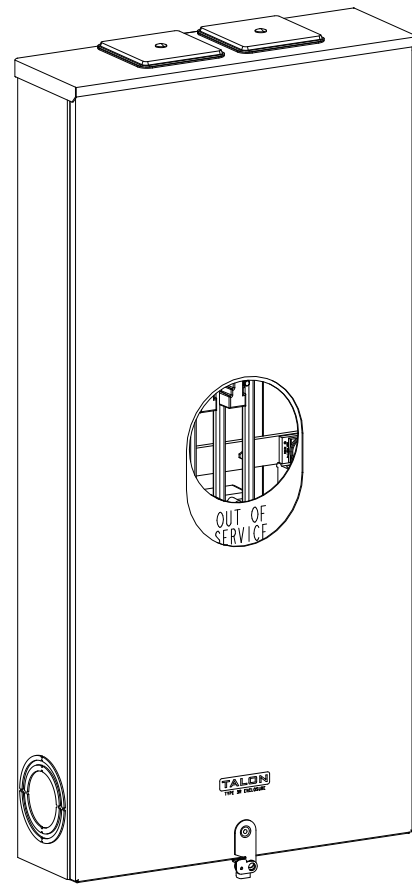

## Features and Ratings

- Ringless Type Meter Socket
- 480A Continuous, 600A Max., 600V AC
- Outdoor Enclosure (NEMA Type 3R)
- Painted G90 Steel Enclosure
- 3 Phase, Commercial/Industrial Socket
- Meter Socket Type K-7T
- For Overhead & Underground Service
- Two Large Hub Openings, HD Type Cover Plates Installed

(2) TYPE HD (LARGE) HUB OPENINGS COVER PLATES INSTALLED

VIEW SHOWN WITH COVER REMOVED

## Connectors, Wire Sizes and Torques

CONNECTOR	PART No.	HEX DRIVE	WIRE SIZE	TORQUE
LINE*	56732-M	3/8"	(2)#4 - 500 kcmil	375 IN.-LBS.
LOAD*	56732-M	3/8"	(2)#4 - 500 kcmil	375 IN.-LBS.
NEUTRAL*	56732-M	3/8"	(2)#4 - 500 kcmil	375 IN.-LBS.
GROUND*	56732	5/16"	#6 - 250 kcmil	275 IN.-LBS.