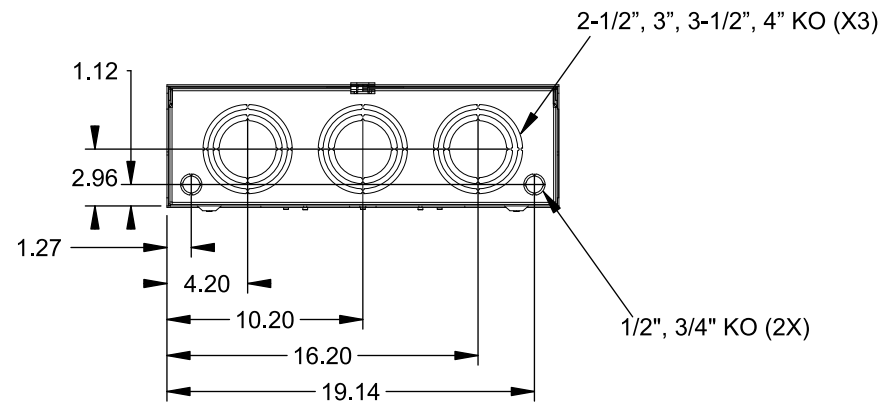

## Features and Ratings

- Ringless Type Meter Socket
- 480A Continuous, 600A Max., 600V AC
- Outdoor Enclosure (NEMA Type 3R)
- Painted G90 Steel Enclosure
- 3 Phase, Commercial/Industrial Socket
- Meter Socket Type K-7T
- For Overhead & Underground Service
- Two Large Hub Openings, HD Type Cover Plates Installed

(2) TYPE HD (LARGE) HUB OPENINGS COVER PLATES INSTALLED

VIEW SHOWN WITH COVER REMOVED

## Accessories

CONDUIT HUBS (HD Type)		CAT No.	DESCRIPTION
TRADE SIZE	CATALOG No.		
3 INCH	EC56856 or H56856-2	H69623	Bypass
3-1/2 INCH	EC56857 or H56857-2	H69685-1	Isolated Neutral Kit
4 INCH	EC56858 or H56858-2	H69546-1	Hex Magnet Socket Kit
		H69232-1	Insulated T-Handle Kit
		H65050	K-base Insulator Kit
		H63864	K-base Ground Kit
Hub Cover Plate	EC56933 or H56933S		

## Connectors, Wire Sizes and Torques

CONNECTOR	PART No.	HEX DRIVE	WIRE SIZE	TORQUE
LINE*	56732-M	3/8"	(2)#4 - 500 kcmil	375 IN.-LBS.
LOAD*	56732-M	3/8"	(2)#4 - 500 kcmil	375 IN.-LBS.
NEUTRAL*	56732-M	3/8"	(2)#4 - 500 kcmil	375 IN.-LBS.
GROUND*	56732	5/16"	#6 - 250 kcmil	275 IN.-LBS.