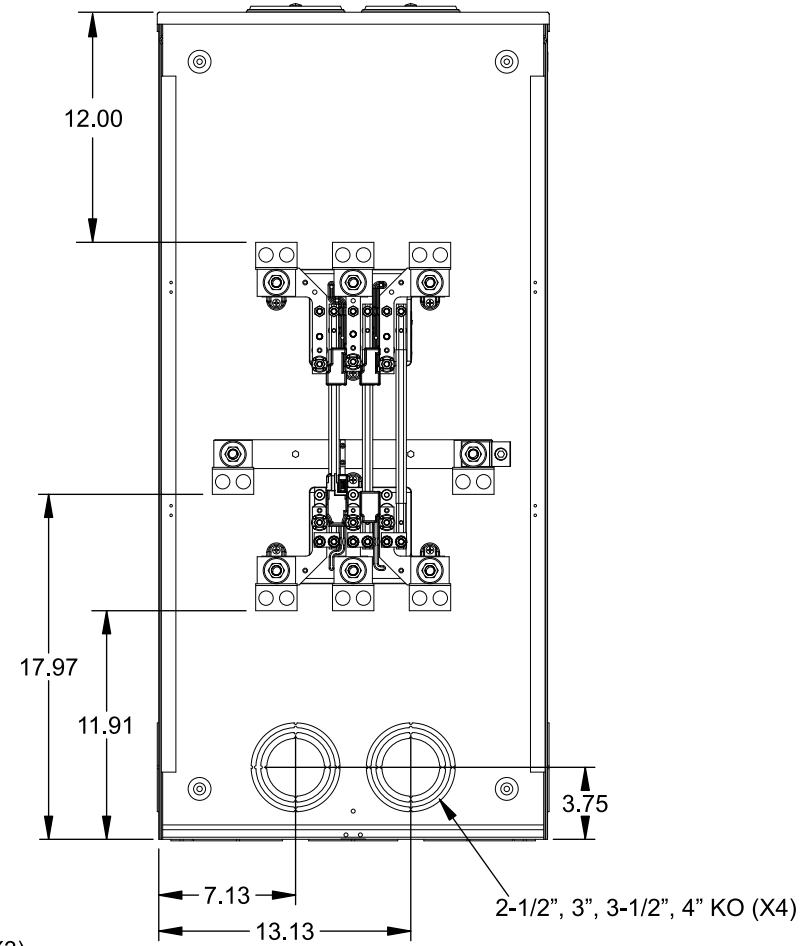

## Features and Ratings

- Ringless Type Meter Socket
- 480A Continuous, 600A Max., 600V AC
- Outdoor Enclosure (NEMA Type 3R)
- Painted G90 Steel Enclosure
- 3 Phase, Commercial/Industrial Socket
- Meter Socket Type K-7T
- For Overhead & Underground Service
- Two Large Hub Openings, HD Type Cover Plates Installed

(2) TYPE HD (LARGE) HUB OPENINGS COVER PLATES INSTALLED

VIEW SHOWN WITH COVER REMOVED

## Accessories

CONDUIT HUBS (HD Type)		CAT No.	DESCRIPTION
TRADE SIZE	CATALOG No.		
3 INCH	EC56856 or H56856-2	H69623	Bypass
3-1/2 INCH	EC56857 or H56857-2	H69685-1	Isolated Neutral Kit
4 INCH	EC56858 or H56858-2	H69546-1	Hex Magnet Socket Kit
		H69232-1	Insulated T-Handle Kit
		H65050	K-base Insulator Kit
		H63864	K-base Ground Kit
Hub Cover Plate	EC56933 or H56933S		

## Connectors, Wire Sizes and Torques

CONNECTOR	PART No.	HEX DRIVE	WIRE SIZE	TORQUE
LINE*	56732-M	3/8"	(2)#4 - 500 kcmil	375 IN.-LBS.
LOAD*	56732-M	3/8"	(2)#4 - 500 kcmil	375 IN.-LBS.
NEUTRAL*	56732-M	3/8"	(2)#4 - 500 kcmil	375 IN.-LBS.
GROUND*	56732	5/16"	#6 - 250 kcmil	275 IN.-LBS.