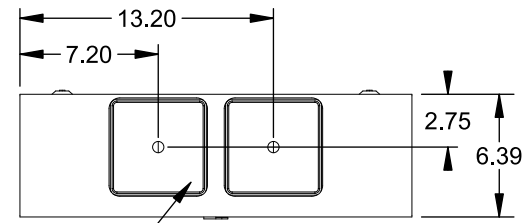

## Features and Ratings

- Ringless Type Meter Socket
- 480A Continuous, 600A Max., 600V AC
- Outdoor Enclosure (NEMA Type 3R)
- Painted G90 Steel Enclosure
- 3 Phase, Commercial/Industrial Socket
- Meter Socket Type K-7T
- For Overhead & Underground Service
- Two Large Hub Openings, HD Type Cover Plates Installed

## Connectors, Wire Sizes and Torques

CONNECTOR	PART No.	HEX DRIVE	WIRE SIZE	TORQUE
LINE*	56732-M	3/8"	(2)#4 - 500 kcmil	375 IN.-LBS.
LOAD*	56732-M	3/8"	(2)#4 - 500 kcmil	375 IN.-LBS.
NEUTRAL*	56732-M	3/8"	(2)#4 - 500 kcmil	375 IN.-LBS.
GROUND*	56732	5/16"	#6 - 250 kcmil	275 IN.-LBS.