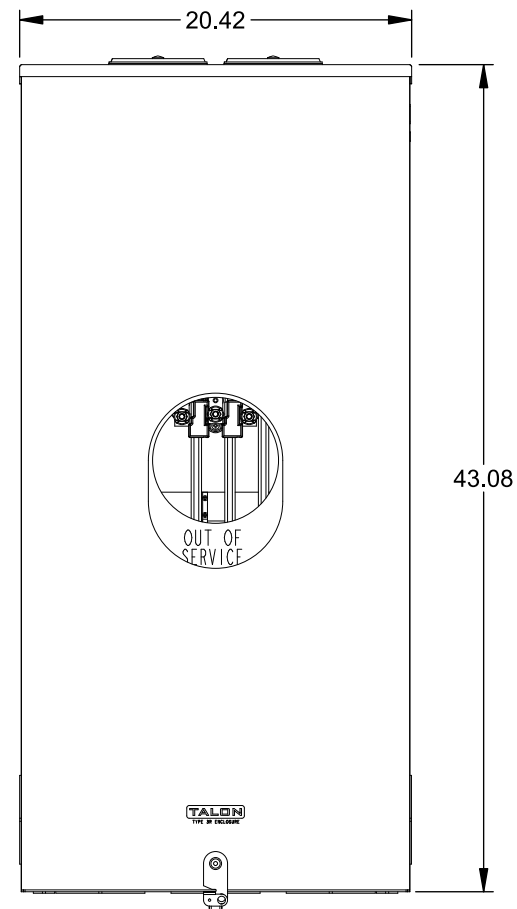

Catalog Number: 9817-9562

Features and Ratings

- Ringless Type Meter Socket
- 480A Continuous, 600A Max., 600V AC
- Outdoor Enclosure (NEMA Type 3R)
- Painted G90 Steel Enclosure
- 3 Phase, Commercial/Industrial Socket
- Meter Socket Type K-7T
- For Overhead & Underground Service
- Two Large Hub Openings, HD Type Cover Plates Installed

(2) TYPE HD (LARGE) HUB OPENINGS COVER PLATES INSTALLED

Accessories

CONDUIT HUBS (HD Type)		CAT No.	DESCRIPTION
TRADE SIZE	CATALOG No.		
3 INCH	EC56856 or H56856-2	H69623	Bypass
3-1/2 INCH	EC56857 or H56857-2	H69685-1	Isolated Neutral Kit
4 INCH	EC56858 or H56858-2	H69546-1	Hex Magnet Socket Kit
		H69232-1	Insulated T-Handle Kit
		H65050	K-base Insulator Kit
		H63864	K-base Ground Kit
Hub Cover Plate		EC56933 or H56933S	

Connectors, Wire Sizes and Torques

CONNECTOR	PART No.	HEX DRIVE	WIRE SIZE	TORQUE
LINE	56427-M	3/8"	(2)#2 - 500 kcmil	375 IN-LBS.
LOAD	56732-M	3/8"	(2)#4 - 500 kcmil	375 IN-LBS.
NEUTRAL	56732-M	3/8"	(2)#4 - 500 kcmil	375 IN-LBS.
LINE/LOAD/NEUT	68752-1	5/16"	(3)#6 - 250 kcmil	275 IN-LBS.
GROUND*	56734	5/16"	#6 - 250 kcmil	275 IN-LBS.

*Factory Installed

VIEW SHOWN WITH COVER REMOVED

© 2016 Copyright Siemens Industry, Inc.

TALON

Meter Socket

Description: **480A Cont, 4 Terminal, K-7T, 600V AC, Painted Steel Enclosure**

JEL 2/1/16 | DO NOT SCALE DRAWING | Dwg No: **9817-9562**