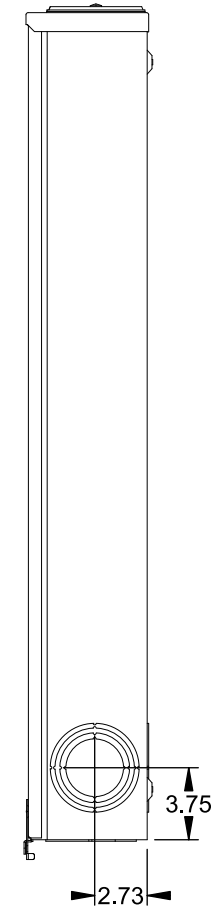

Catalog Number: 9817-9562

Features and Ratings

- Ringless Type Meter Socket
- 480A Continuous, 600A Max., 600V AC
- Outdoor Enclosure (NEMA Type 3R)
- Painted G90 Steel Enclosure
- 3 Phase, Commercial/Industrial Socket
- Meter Socket Type K-7T
- For Overhead & Underground Service
- Two Large Hub Openings, HD Type Cover Plates Installed

(2) TYPE HD (LARGE) HUB OPENINGS COVER PLATES INSTALLED

Accessories

CONDUIT HUBS (HD Type)		CAT No.	DESCRIPTION
TRADE SIZE	CATALOG No.		
3 INCH	EC56856 or H56856-2	H69623	Bypass
3-1/2 INCH	EC56857 or H56857-2	H69685-1	Isolated Neutral Kit
4 INCH	EC56858 or H56858-2	H69546-1	Hex Magnet Socket Kit
		H69232-1	Insulated T-Handle Kit
		H65050	K-base Insulator Kit
		H63864	K-base Ground Kit
Hub Cover Plate		EC56933 or H56933S	

Connectors, Wire Sizes and Torques

CONNECTOR	PART No.	HEX DRIVE	WIRE SIZE	TORQUE
LINE	56427-M	3/8"	(2)#2 - 500 kcmil	375 IN-LBS.
LOAD	56732-M	3/8"	(2)#4 - 500 kcmil	375 IN-LBS.
NEUTRAL	56732-M	3/8"	(2)#4 - 500 kcmil	375 IN-LBS.
LINE/LOAD/NEUT	68752-1	5/16"	(3)#6 - 250 kcmil	275 IN-LBS.
GROUND*	56734	5/16"	#6 - 250 kcmil	275 IN-LBS.

*Factory Installed

VIEW SHOWN WITH COVER REMOVED

© 2016 Copyright Siemens Industry, Inc.

TALON

Meter Socket

Description: **480A Cont, 4 Terminal, K-7T, 600V AC, Painted Steel Enclosure**

JEL 2/1/16 | DO NOT SCALE DRAWING | Dwg No: **9817-9562**