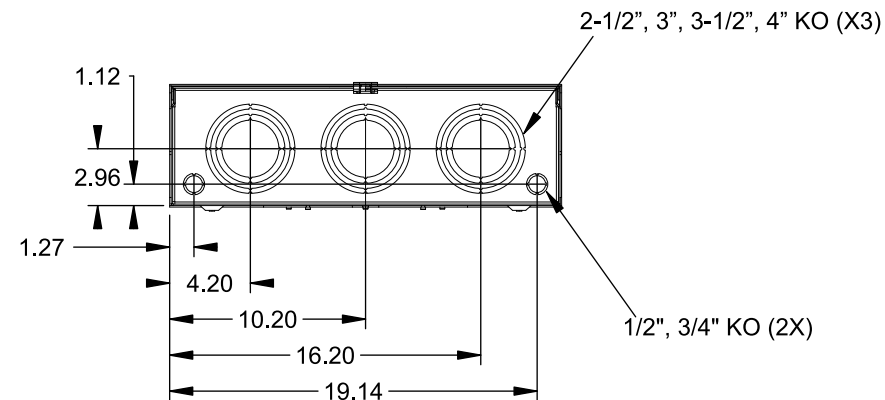

Catalog Number: 9817-9562

Features and Ratings

- Ringless Type Meter Socket
- 480A Continuous, 600A Max., 600V AC
- Outdoor Enclosure (NEMA Type 3R)
- Painted G90 Steel Enclosure
- 3 Phase, Commercial/Industrial Socket
- Meter Socket Type K-7T
- For Overhead & Underground Service
- Two Large Hub Openings, HD Type Cover Plates Installed

(2) TYPE HD (LARGE) HUB OPENINGS COVER PLATES INSTALLED

Accessories

CONDUIT HUBS (HD Type)		CAT No.	DESCRIPTION
TRADE SIZE	CATALOG No.		
3 INCH	EC56856 or H56856-2	H69623	Bypass
3-1/2 INCH	EC56857 or H56857-2	H69685-1	Isolated Neutral Kit
4 INCH	EC56858 or H56858-2	H69546-1	Hex Magnet Socket Kit
		H69232-1	Insulated T-Handle Kit
		H65050	K-base Insulator Kit
		H63864	K-base Ground Kit
Hub Cover Plate		EC56933 or H56933S	

Connectors, Wire Sizes and Torques

CONNECTOR	PART No.	HEX DRIVE	WIRE SIZE	TORQUE
LINE	56427-M	3/8"	(2)#2 - 500 kcmil	375 IN-LBS.
LOAD	56732-M	3/8"	(2)#4 - 500 kcmil	375 IN-LBS.
NEUTRAL	56732-M	3/8"	(2)#4 - 500 kcmil	375 IN-LBS.
LINE/LOAD/NEUT	68752-1	5/16"	(3)#6 - 250 kcmil	275 IN-LBS.
GROUND*	56734	5/16"	#6 - 250 kcmil	275 IN-LBS.

*Factory Installed

VIEW SHOWN WITH COVER REMOVED

© 2016 Copyright Siemens Industry, Inc.

TALON

Meter Socket

Description: **480A Cont, 4 Terminal, K-7T, 600V AC, Painted Steel Enclosure**

JEL 2/1/16 | DO NOT SCALE DRAWING | Dwg No: **9817-9562**