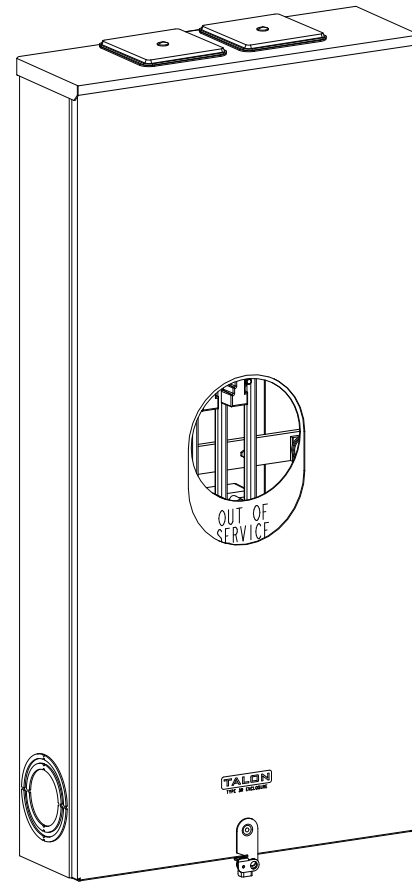

Catalog Number: 9817-9562

Features and Ratings

- Ringless Type Meter Socket
- 480A Continuous, 600A Max., 600V AC
- Outdoor Enclosure (NEMA Type 3R)
- Painted G90 Steel Enclosure
- 3 Phase, Commercial/Industrial Socket
- Meter Socket Type K-7T
- For Overhead & Underground Service
- Two Large Hub Openings, HD Type Cover Plates Installed

(2) TYPE HD (LARGE) HUB OPENINGS COVER PLATES INSTALLED

Accessories

CONDUIT HUBS (HD Type)		CAT No.	DESCRIPTION
TRADE SIZE	CATALOG No.		
3 INCH	EC56856 or H56856-2	H69623	Bypass
3-1/2 INCH	EC56857 or H56857-2	H69685-1	Isolated Neutral Kit
4 INCH	EC56858 or H56858-2	H69546-1	Hex Magnet Socket Kit
		H69232-1	Insulated T-Handle Kit
		H65050	K-base Insulator Kit
		H63864	K-base Ground Kit
Hub Cover Plate		EC56933 or H56933S	

Connectors, Wire Sizes and Torques

CONNECTOR	PART No.	HEX DRIVE	WIRE SIZE	TORQUE
LINE	56427-M	3/8"	(2)#2 - 500 kcmil	375 IN-LBS.
LOAD	56732-M	3/8"	(2)#4 - 500 kcmil	375 IN-LBS.
NEUTRAL	56732-M	3/8"	(2)#4 - 500 kcmil	375 IN-LBS.
LINE/LOAD/NEUT	68752-1	5/16"	(3)#6 - 250 kcmil	275 IN-LBS.
GROUND*	56734	5/16"	#6 - 250 kcmil	275 IN-LBS.

*Factory Installed

VIEW SHOWN WITH COVER REMOVED

© 2016 Copyright Siemens Industry, Inc.

TALON

Meter Socket

Description: **480A Cont, 4 Terminal, K-7T, 600V AC, Painted Steel Enclosure**

JEL 2/1/16 | DO NOT SCALE DRAWING | Dwg No: **9817-9562**