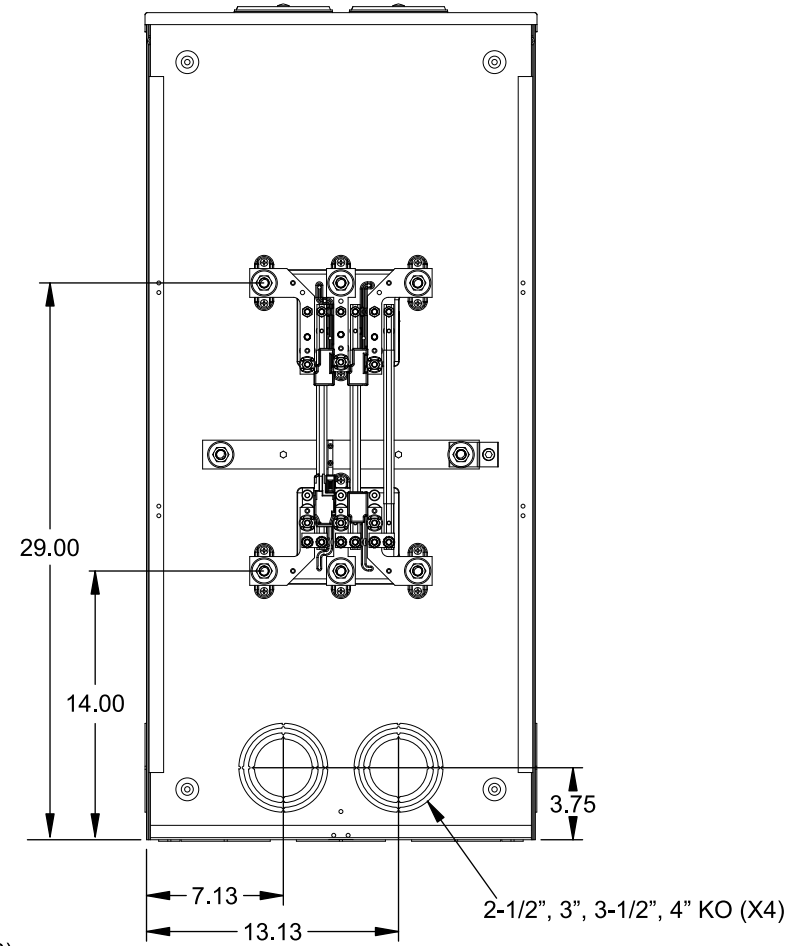

Catalog Number: 9817-9562

Features and Ratings

- Ringless Type Meter Socket
- 480A Continuous, 600A Max., 600V AC
- Outdoor Enclosure (NEMA Type 3R)
- Painted G90 Steel Enclosure
- 3 Phase, Commercial/Industrial Socket
- Meter Socket Type K-7T
- For Overhead & Underground Service
- Two Large Hub Openings, HD Type Cover Plates Installed

(2) TYPE HD (LARGE) HUB OPENINGS COVER PLATES INSTALLED

Accessories

CONDUIT HUBS (HD Type)		CAT No.	DESCRIPTION
TRADE SIZE	CATALOG No.		
3 INCH	EC56856 or H56856-2	H69623	Bypass
3-1/2 INCH	EC56857 or H56857-2	H69685-1	Isolated Neutral Kit
4 INCH	EC56858 or H56858-2	H69546-1	Hex Magnet Socket Kit
		H69232-1	Insulated T-Handle Kit
		H65050	K-base Insulator Kit
		H63864	K-base Ground Kit
Hub Cover Plate		EC56933 or H56933S	

Connectors, Wire Sizes and Torques

CONNECTOR	PART No.	HEX DRIVE	WIRE SIZE	TORQUE
LINE	56427-M	3/8"	(2)#2 - 500 kcmil	375 IN-LBS.
LOAD	56732-M	3/8"	(2)#4 - 500 kcmil	375 IN-LBS.
NEUTRAL	56732-M	3/8"	(2)#4 - 500 kcmil	375 IN-LBS.
LINE/LOAD/NEUT	68752-1	5/16"	(3)#6 - 250 kcmil	275 IN-LBS.
GROUND*	56734	5/16"	#6 - 250 kcmil	275 IN-LBS.

*Factory Installed

VIEW SHOWN WITH COVER REMOVED

© 2016 Copyright Siemens Industry, Inc.

TALON

Meter Socket

Description: **480A Cont, 4 Terminal, K-7T, 600V AC, Painted Steel Enclosure**

JEL 2/1/16 | DO NOT SCALE DRAWING | Dwg No: **9817-9562**