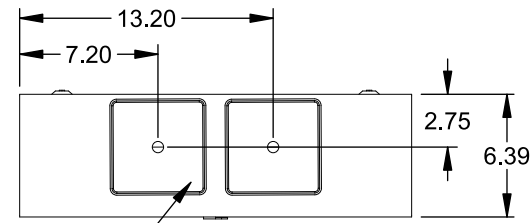

Catalog Number: 9817-9562

Features and Ratings

- Ringless Type Meter Socket
- 480A Continuous, 600A Max., 600V AC
- Outdoor Enclosure (NEMA Type 3R)
- Painted G90 Steel Enclosure
- 3 Phase, Commercial/Industrial Socket
- Meter Socket Type K-7T
- For Overhead & Underground Service
- Two Large Hub Openings, HD Type Cover Plates Installed

(2) TYPE HD (LARGE) HUB OPENINGS COVER PLATES INSTALLED

Accessories

CONDUIT HUBS (HD Type)		CAT No.	DESCRIPTION
TRADE SIZE	CATALOG No.		
3 INCH	EC56856 or H56856-2	H69623	Bypass
3-1/2 INCH	EC56857 or H56857-2	H69685-1	Isolated Neutral Kit
4 INCH	EC56858 or H56858-2	H69546-1	Hex Magnet Socket Kit
		H69232-1	Insulated T-Handle Kit
		H65050	K-base Insulator Kit
		H63864	K-base Ground Kit
Hub Cover Plate		EC56933 or H56933S	

Connectors, Wire Sizes and Torques

CONNECTOR	PART No.	HEX DRIVE	WIRE SIZE	TORQUE
LINE	56427-M	3/8"	(2)#2 - 500 kcmil	375 IN-LBS.
LOAD	56732-M	3/8"	(2)#4 - 500 kcmil	375 IN-LBS.
NEUTRAL	56732-M	3/8"	(2)#4 - 500 kcmil	375 IN-LBS.
LINE/LOAD/NEUT	68752-1	5/16"	(3)#6 - 250 kcmil	275 IN-LBS.
GROUND*	56734	5/16"	#6 - 250 kcmil	275 IN-LBS.

*Factory Installed

VIEW SHOWN WITH COVER REMOVED

© 2016 Copyright Siemens Industry, Inc.

TALON

Meter Socket

Description: **480A Cont, 4 Terminal, K-7T, 600V AC, Painted Steel Enclosure**

JEL 2/1/16 | DO NOT SCALE DRAWING | Dwg No: **9817-9562**