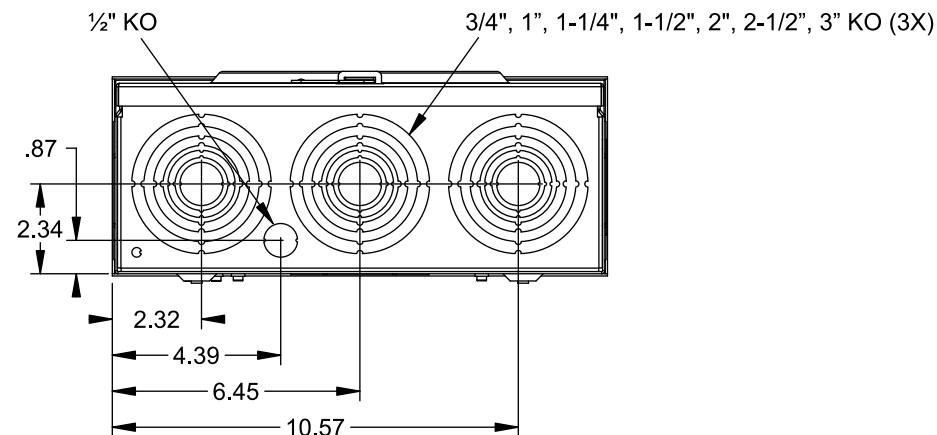

## Features and Ratings

- Ringless Type Meter Socket
- 200A Continuous, 200A Max., 600V AC
- Outdoor Enclosure (NEMA Type 3R)
- Painted Steel Enclosure
- 1 Phase, 3 Wire
- 5 Jaw Meter Socket, 5th Jaw Kit @ 6 o'clock Position
- Meter Socket Type HQ-5U
- For Overhead & Underground Service
- RX Type Hub Opening
- Lever Bypass
- One Ground Lug Installed

TYPE RX (SMALL) HUB OPENING

☐ OF  
METER SOCKET

VIEW SHOWN WITH COVER REMOVED

## Accessories

CONDUIT HUBS (RX Type)	
TRADE SIZE	CATALOG No.
1-1/4 INCH	EC38597 or H38597-2
1-1/2 INCH	EC38598 or H38598-2
2 INCH	EC38599 or H38599-2
2-1/2 INCH	EC38600 or H38600-2

Hub Cover Plate EC38595 or H38595-1

## Connectors, Wire Sizes and Torques

CONNECTOR	WIRE SIZE	TORQUE
LINE, LOAD, NEUTRAL*	#6 - 350 kcmil	275 IN.-LBS.
GROUND	#14 - 2 AWG	45 IN.-LBS.

\* External Hex Drive 1/2"  
\* Internal Hex Drive 5/16"

© 2015 Copyright Siemens Industry, Inc.