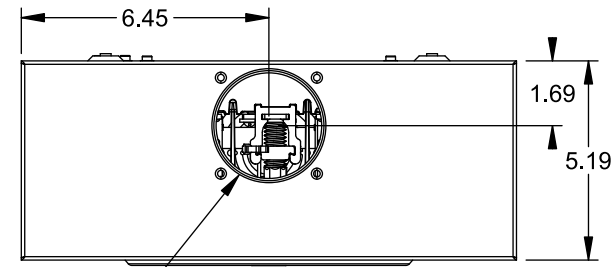

## Features and Ratings

- Ringless Type Meter Socket
- 200A Continuous, 200A Max., 600V AC
- Outdoor Enclosure (NEMA Type 3R)
- Painted Steel Enclosure
- 1 Phase, 3 Wire
- 5 Jaw Meter Socket, 5th Jaw Kit @ 6 o'clock Position
- Meter Socket Type HQ-5U
- For Overhead & Underground Service
- RX Type Hub Opening
- Lever Bypass
- One Ground Lug Installed

TYPE RX (SMALL) HUB OPENING

☐ OF  
METER SOCKET

VIEW SHOWN WITH COVER REMOVED

## Accessories

CONDUIT HUBS (RX Type)	
TRADE SIZE	CATALOG No.
1-1/4 INCH	EC38597 or H38597-2
1-1/2 INCH	EC38598 or H38598-2
2 INCH	EC38599 or H38599-2
2-1/2 INCH	EC38600 or H38600-2

Hub Cover Plate EC38595 or H38595-1

## Connectors, Wire Sizes and Torques

CONNECTOR	WIRE SIZE	TORQUE
LINE, LOAD, NEUTRAL*	#6 - 350 kcmil	275 IN.-LBS.
GROUND	#14 - 2 AWG	45 IN.-LBS.

\* External Hex Drive 1/2"  
\* Internal Hex Drive 5/16"

© 2015 Copyright Siemens Industry, Inc.