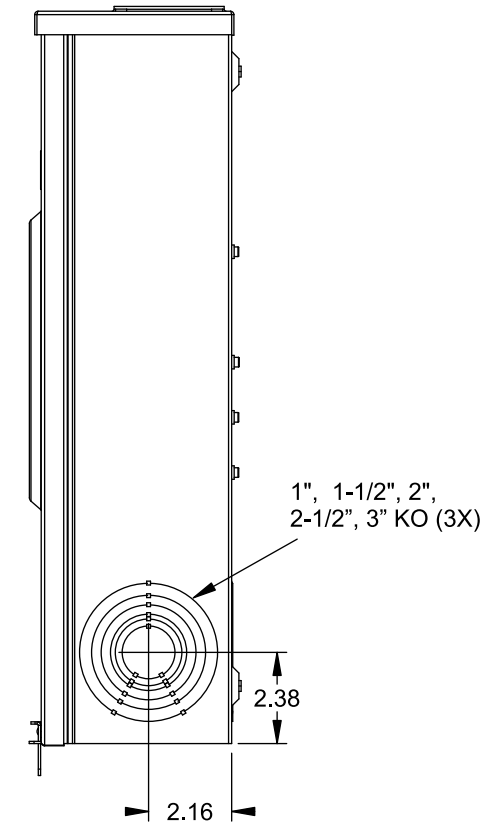

## Features and Ratings

- Ringless Type Meter Socket
- 200A Continuous, 200A Max., 600V AC
- Outdoor Enclosure (NEMA Type 3R)
- Painted Steel Enclosure
- 1 Phase, 3 Wire
- 5 Jaw Meter Socket, 5th Jaw Kit @ 6 o'clock Position
- Meter Socket Type HQ-5U
- For Overhead & Underground Service
- RX Type Hub Opening
- Lever Bypass
- One Ground Lug Installed

TYPE RX (SMALL) HUB OPENING

☐ OF  
METER SOCKET

VIEW SHOWN WITH COVER REMOVED

## Accessories

CONDUIT HUBS (RX Type)	
TRADE SIZE	CATALOG No.
1-1/4 INCH	EC38597 or H38597-2
1-1/2 INCH	EC38598 or H38598-2
2 INCH	EC38599 or H38599-2
2-1/2 INCH	EC38600 or H38600-2

Hub Cover Plate EC38595 or H38595-1

## Connectors, Wire Sizes and Torques

CONNECTOR	WIRE SIZE	TORQUE
LINE, LOAD, NEUTRAL*	#6 - 350 kcmil	275 IN.-LBS.
GROUND	#14 - 2 AWG	45 IN.-LBS.

\* External Hex Drive 1/2"  
\* Internal Hex Drive 5/16"

© 2015 Copyright Siemens Industry, Inc.