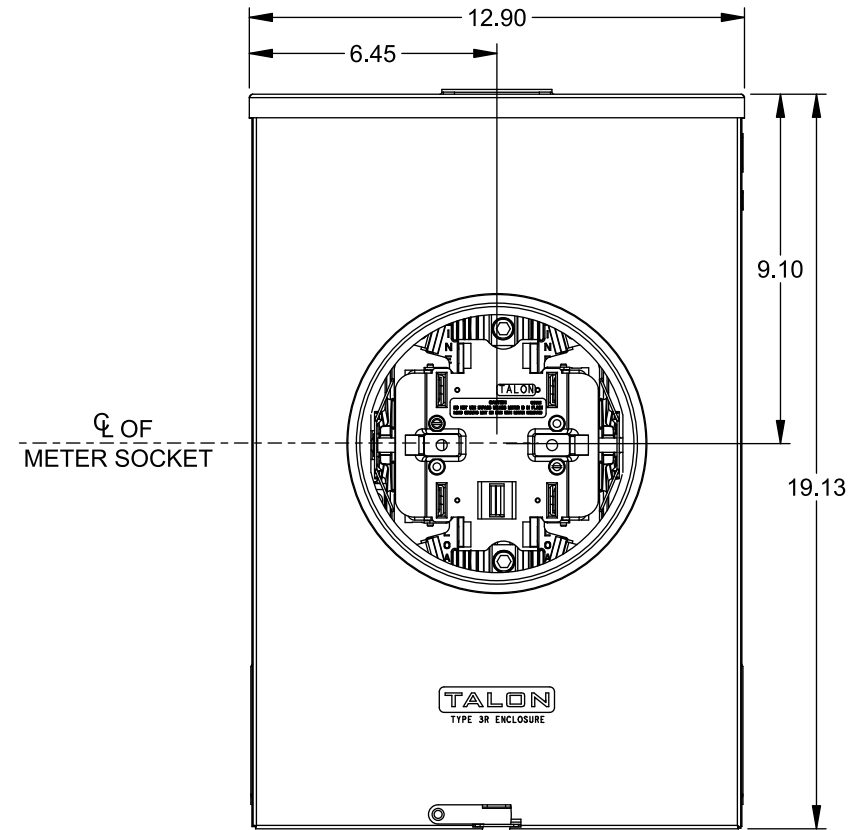

TYPE RX (SMALL) HUB OPENING

☐ OF  
METER SOCKET

VIEW SHOWN WITH COVER REMOVED

## Accessories

CONDUIT HUBS (RX Type)	
TRADE SIZE	CATALOG No.
1-1/4 INCH	EC38597 or H38597-2
1-1/2 INCH	EC38598 or H38598-2
2 INCH	EC38599 or H38599-2
2-1/2 INCH	EC38600 or H38600-2

Hub Cover Plate EC38595 or H38595-1

## Connectors, Wire Sizes and Torques

CONNECTOR	WIRE SIZE	TORQUE
LINE, LOAD, NEUTRAL*	#6 - 350 kcmil	275 IN.-LBS.
GROUND	#14 - 2 AWG	45 IN.-LBS.

\* External Hex Drive 1/2"  
\* Internal Hex Drive 5/16"

© 2015 Copyright Siemens Industry, Inc.

**TALON**  
**Meter Socket**

Description: **200A Cont, 5 Jaw, HQ-5U,  
600V AC, Painted Steel Enclosure**

JEL 8/30/15 DO NOT SCALE DRAWING Dwg No: **40405-015**