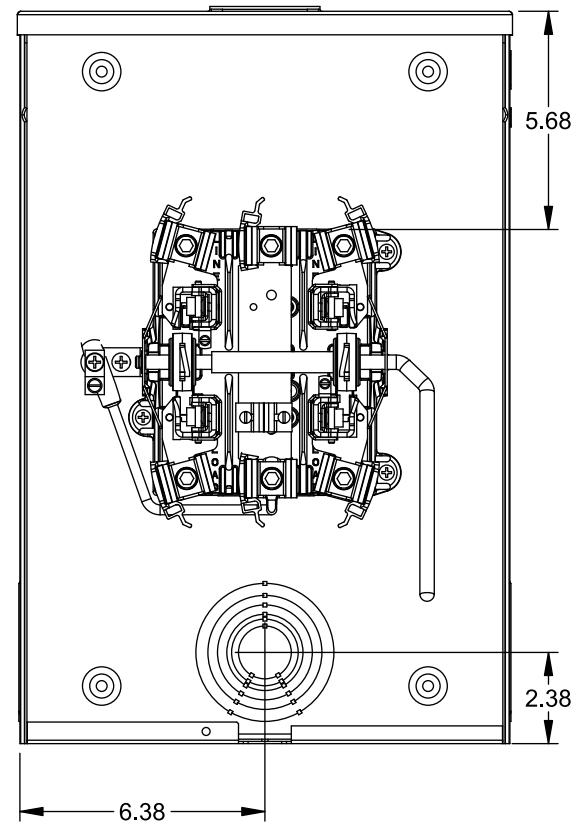

TYPE RX (SMALL) HUB OPENING

☐ OF  
METER SOCKET

VIEW SHOWN WITH COVER REMOVED

## Accessories

CONDUIT HUBS (RX Type)	
TRADE SIZE	CATALOG No.
1-1/4 INCH	EC38597 or H38597-2
1-1/2 INCH	EC38598 or H38598-2
2 INCH	EC38599 or H38599-2
2-1/2 INCH	EC38600 or H38600-2

Hub Cover Plate EC38595 or H38595-1

## Connectors, Wire Sizes and Torques

CONNECTOR	WIRE SIZE	TORQUE
LINE, LOAD, NEUTRAL*	#6 - 350 kcmil	275 IN.-LBS.
GROUND	#14 - 2 AWG	45 IN.-LBS.

\* External Hex Drive 1/2"  
\* Internal Hex Drive 5/16"

© 2015 Copyright Siemens Industry, Inc.

**TALON**  
**Meter Socket**

Description: **200A Cont, 5 Jaw, HQ-5U,  
600V AC, Painted Steel Enclosure**

JEL 8/30/15 DO NOT SCALE DRAWING Dwg No: **40405-015**