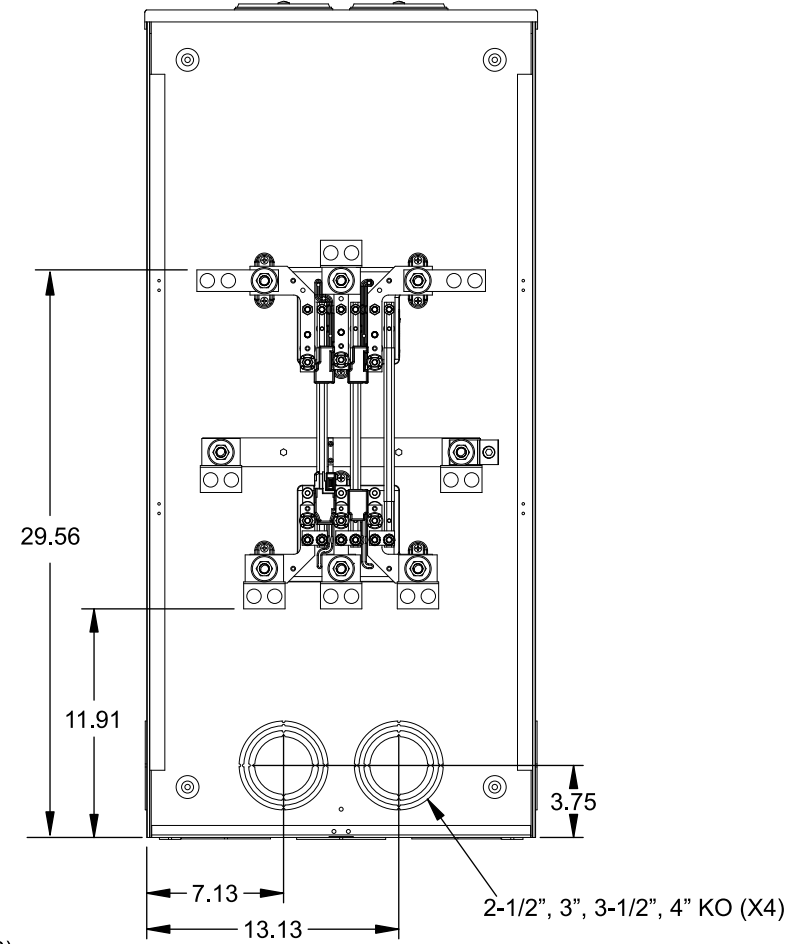

## Features and Ratings

- Ringless Type Meter Socket
- 480A Continuous, 600A Max., 600V AC
- Outdoor Enclosure (NEMA Type 3R)
- Painted G90 Steel Enclosure
- 3 Phase, Commercial/Industrial Socket
- Meter Socket Type K-7T
- For Overhead & Underground Service
- Two Large Hub Openings, HD Type Cover Plates Installed

(2) TYPE HD (LARGE) HUB OPENINGS COVER PLATES INSTALLED

VIEW SHOWN WITH COVER REMOVED

## Accessories

CONDUIT HUBS (HD Type)	
TRADE SIZE	CATALOG No.
3 INCH	EC56856 or H56856-2
3-1/2 INCH	EC56857 or H56857-2
4 INCH	EC56858 or H56858-2
Hub Cover Plate	EC56933 or H56933S

CAT No.	DESCRIPTION
H69623	Bypass
H69685-1	Isolated Neutral Kit
H69546-1	Hex Magnet Socket Kit
H69232-1	Insulated T-Handle Kit
H65050	K-base Insulator Kit
H63864	K-base Ground Kit

## Connectors, Wire Sizes and Torques

CONNECTOR	PART No.	HEX DRIVE	WIRE SIZE	TORQUE
LINE*	56427-M	3/8"	(2)#2 - 500 kcmil	375 IN-LBS.
LINE*	56732-M	3/8"	(2)#4 - 500 kcmil	375 IN-LBS.
NEUTRAL/LOAD*	56732-M	3/8"	(2)#4 - 500 kcmil	375 IN-LBS.
LINE/LOAD/NEUT	68752-1	5/16"	(3)#6 - 250 kcmil	275 IN-LBS.
GROUND*	56734	5/16"	#6 - 250 kcmil	275 IN-LBS.