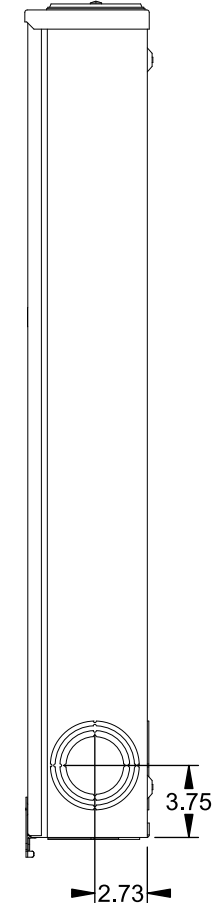

## Features and Ratings

- Ringless Type Meter Socket
- 480A Continuous, 600A Max., 600V AC
- Outdoor Enclosure (NEMA Type 3R)
- Painted G90 Steel Enclosure
- 3 Phase, Commercial/Industrial Socket
- Meter Socket Type K-7T
- For Overhead & Underground Service
- Two Large Hub Openings, HD Type Cover Plates Installed

(2) TYPE HD (LARGE) HUB OPENINGS COVER PLATES INSTALLED

VIEW SHOWN WITH COVER REMOVED

## Accessories

CONDUIT HUBS (HD Type)	
TRADE SIZE	CATALOG No.
3 INCH	EC56856 or H56856-2
3-1/2 INCH	EC56857 or H56857-2
4 INCH	EC56858 or H56858-2
Hub Cover Plate	EC56933 or H56933S

CAT No.	DESCRIPTION
H69623	Bypass
H69685-1	Isolated Neutral Kit
H69546-1	Hex Magnet Socket Kit
H69232-1	Insulated T-Handle Kit
H65050	K-base Insulator Kit
H63864	K-base Ground Kit

## Connectors, Wire Sizes and Torques

CONNECTOR	PART No.	HEX DRIVE	WIRE SIZE	TORQUE
LINE*	56427-M	3/8"	(2)#2 - 500 kcmil	375 IN-LBS.
LINE*	56732-M	3/8"	(2)#4 - 500 kcmil	375 IN-LBS.
NEUTRAL/LOAD*	56732-M	3/8"	(2)#4 - 500 kcmil	375 IN-LBS.
LINE/LOAD/NEUT	68752-1	5/16"	(3)#6 - 250 kcmil	275 IN-LBS.
GROUND*	56734	5/16"	#6 - 250 kcmil	275 IN-LBS.