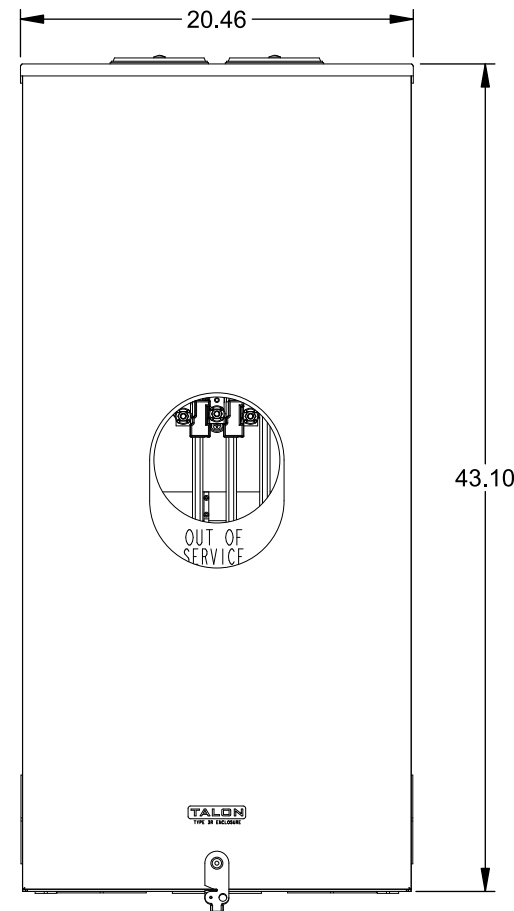

## Features and Ratings

- Ringless Type Meter Socket
- 480A Continuous, 600A Max., 600V AC
- Outdoor Enclosure (NEMA Type 3R)
- Painted G90 Steel Enclosure
- 3 Phase, Commercial/Industrial Socket
- Meter Socket Type K-7T
- For Overhead & Underground Service
- Two Large Hub Openings, HD Type Cover Plates Installed

(2) TYPE HD (LARGE) HUB OPENINGS COVER PLATES INSTALLED

VIEW SHOWN WITH COVER REMOVED

## Accessories

CONDUIT HUBS (HD Type)	
TRADE SIZE	CATALOG No.
3 INCH	EC56856 or H56856-2
3-1/2 INCH	EC56857 or H56857-2
4 INCH	EC56858 or H56858-2
Hub Cover Plate	EC56933 or H56933S

CAT No.	DESCRIPTION
H69623	Bypass
H69685-1	Isolated Neutral Kit
H69546-1	Hex Magnet Socket Kit
H69232-1	Insulated T-Handle Kit
H65050	K-base Insulator Kit
H63864	K-base Ground Kit

## Connectors, Wire Sizes and Torques

CONNECTOR	PART No.	HEX DRIVE	WIRE SIZE	TORQUE
LINE*	56427-M	3/8"	(2)#2 - 500 kcmil	375 IN-LBS.
LINE*	56732-M	3/8"	(2)#4 - 500 kcmil	375 IN-LBS.
NEUTRAL/LOAD*	56732-M	3/8"	(2)#4 - 500 kcmil	375 IN-LBS.
LINE/LOAD/NEUT	68752-1	5/16"	(3)#6 - 250 kcmil	275 IN-LBS.
GROUND*	56734	5/16"	#6 - 250 kcmil	275 IN-LBS.