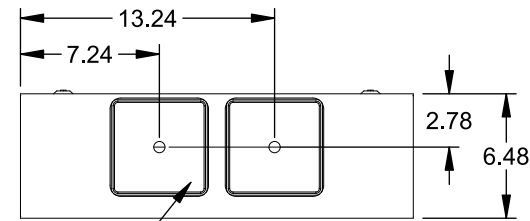

## Features and Ratings

- Ringless Type Meter Socket
- 480A Continuous, 600A Max., 600V AC
- Outdoor Enclosure (NEMA Type 3R)
- Painted G90 Steel Enclosure
- 3 Phase, Commercial/Industrial Socket
- Meter Socket Type K-7T
- For Overhead & Underground Service
- Two Large Hub Openings, HD Type Cover Plates Installed

## Connectors, Wire Sizes and Torques

CONNECTOR	PART No.	HEX DRIVE	WIRE SIZE	TORQUE
LINE*	56427-M	3/8"	(2)#2 - 500 kcmil	375 IN-LBS.
LINE*	56732-M	3/8"	(2)#4 - 500 kcmil	375 IN-LBS.
NEUTRAL/LOAD*	56732-M	3/8"	(2)#4 - 500 kcmil	375 IN-LBS.
LINE/LOAD/NEUT	68752-1	5/16"	(3)#6 - 250 kcmil	275 IN-LBS.
GROUND*	56734	5/16"	#6 - 250 kcmil	275 IN-LBS.

\*Factory Installed

© 2016 Copyright Siemens Industry, Inc.

**TALON**

**Meter Socket**

Description: **480A Cont, 4 Terminal, K-7T, 600V AC, Painted Steel Enclosure**

JEL 2/1/16 | DO NOT SCALE DRAWING | Dwg No: **9817-9565**