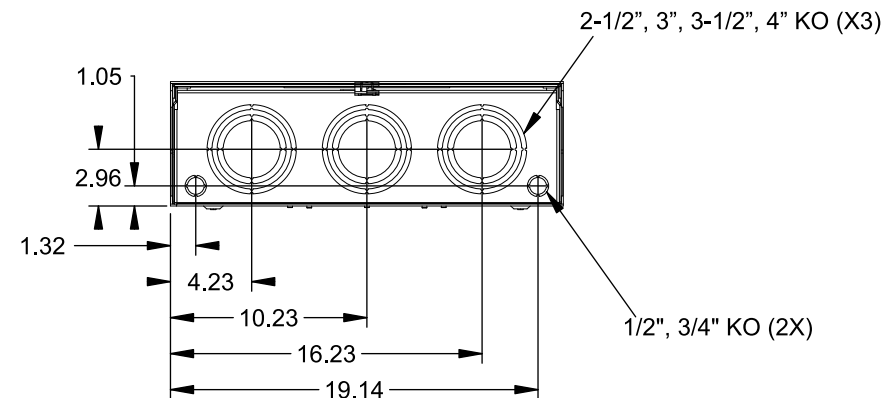

## Features and Ratings

- Ringless Type Meter Socket
- 480A Continuous, 600A Max., 600V AC
- Outdoor Enclosure (NEMA Type 3R)
- Painted G90 Steel Enclosure
- 3 Phase, Commercial/Industrial Socket
- Meter Socket Type K-7T
- For Overhead & Underground Service
- Two Large Hub Openings, HD Type Cover Plates Installed

(2) TYPE HD (LARGE) HUB OPENINGS COVER PLATES INSTALLED

VIEW SHOWN WITH COVER REMOVED

## Accessories

CONDUIT HUBS (HD Type)	
TRADE SIZE	CATALOG No.
3 INCH	EC56856 or H56856-2
3-1/2 INCH	EC56857 or H56857-2
4 INCH	EC56858 or H56858-2
Hub Cover Plate	EC56933 or H56933S

CAT No.	DESCRIPTION
H69623	Bypass
H69685-1	Isolated Neutral Kit
H69546-1	Hex Magnet Socket Kit
H69232-1	Insulated T-Handle Kit
H65050	K-base Insulator Kit
H63864	K-base Ground Kit

## Connectors, Wire Sizes and Torques

CONNECTOR	PART No.	HEX DRIVE	WIRE SIZE	TORQUE
LINE*	56427-M	3/8"	(2)#2 - 500 kcmil	375 IN-LBS.
LINE*	56732-M	3/8"	(2)#4 - 500 kcmil	375 IN-LBS.
NEUTRAL/LOAD*	56732-M	3/8"	(2)#4 - 500 kcmil	375 IN-LBS.
LINE/LOAD/NEUT	68752-1	5/16"	(3)#6 - 250 kcmil	275 IN-LBS.
GROUND*	56734	5/16"	#6 - 250 kcmil	275 IN-LBS.