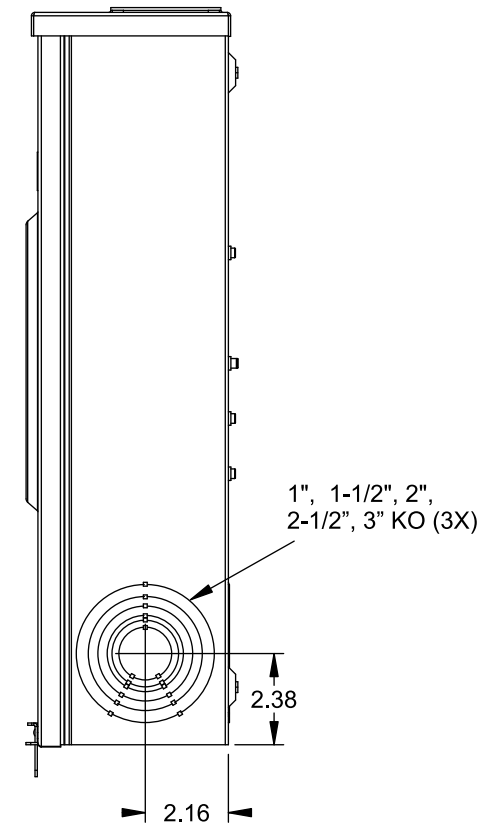

## Features and Ratings

- Ringless Type Meter Socket
- 200A Continuous, 200A Max., 600V AC
- Outdoor Enclosure (NEMA Type 3R)
- Painted Steel Enclosure
- 1 Phase, 3 Wire
- 5 Jaw Meter Socket, 5th Jaw Kit @ 9 o'clock Position
- Meter Socket Type HQ-5BU
- For Overhead & Underground Service
- RX Type Hub Opening
- Lever Bypass
- One Ground Lug Installed

TYPE RX (SMALL) HUB OPENING

☐ OF  
METER SOCKET

VIEW SHOWN WITH COVER REMOVED

## Accessories

CONDUIT HUBS (RX Type)	
TRADE SIZE	CATALOG No.
1-1/4 INCH	EC38597 or H38597-2
1-1/2 INCH	EC38598 or H38598-2
2 INCH	EC38599 or H38599-2
2-1/2 INCH	EC38600 or H38600-2

Hub Cover Plate EC38595 or H38595-1

## Connectors, Wire Sizes and Torques

CONNECTOR	WIRE SIZE	TORQUE
LINE, LOAD, NEUTRAL*	#6 - 350 kcmil	275 IN.-LBS.
GROUND	#14 - 2 AWG	45 IN.-LBS.

\* External Hex Drive 1/2"

\* Internal Hex Drive 5/16"

© 2015 Copyright Siemens Industry, Inc.