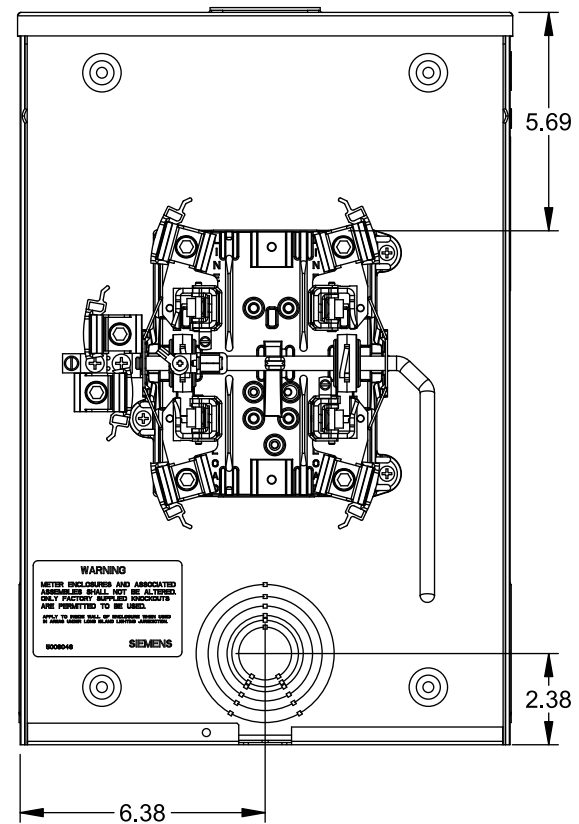

TYPE RX (SMALL) HUB OPENING

☐ OF  
METER SOCKET

VIEW SHOWN WITH COVER REMOVED

## Accessories

CONDUIT HUBS (RX Type)	
TRADE SIZE	CATALOG No.
1-1/4 INCH	EC38597 or H38597-2
1-1/2 INCH	EC38598 or H38598-2
2 INCH	EC38599 or H38599-2
2-1/2 INCH	EC38600 or H38600-2

Hub Cover Plate EC38595 or H38595-1

## Connectors, Wire Sizes and Torques

CONNECTOR	WIRE SIZE	TORQUE
LINE, LOAD, NEUTRAL*	#6 - 350 kcmil	275 IN.-LBS.
GROUND	#14 - 2 AWG	45 IN.-LBS.

\* External Hex Drive 1/2"

\* Internal Hex Drive 5/16"

© 2015 Copyright Siemens Industry, Inc.

**TALON**

**Meter Socket**

Description: **200A Cont, 5 Jaw, HQ-5BU, 600V AC, Painted Steel Enclosure**

JEL 8/30/15 DO NOT SCALE DRAWING Dwg No: **40405-02LL**