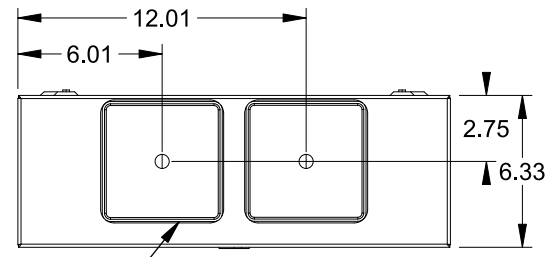

## Features and Ratings

- Ringless Type Meter Socket
- 480A Continuous, 600A Max., 300V AC
- Outdoor Enclosure (NEMA Type 3R)
- Painted G90 Steel Enclosure
- 1 Phase, 3-Wire
- Meter Socket Type K-4UT
- For Overhead & Underground Service
- HD Type Hub Openings, 2 Cover Plates Installed

## Accessories

CONDUIT HUBS (HD Type)	
TRADE SIZE	CATALOG No.
3 INCH	EC56856 or H56856-2
3-1/2 INCH	EC56857 or H56857-2
4 INCH	EC56858 or H56858-2
Hub Cover Plate	EC56933 or H56933S

**K4 Lexan Shield**      **K4 Manual Bypass**  
 Cat No: 5007400-K      Cat No: H56495

## Connectors, Wire Sizes and Torques

CONNECTOR	PART No.	WIRE SIZE	HEX DRIVE	TORQUE
LINE	56427-M	(2) #4 - 500 kcmil	3/8"	375 IN-LBS.
LOAD	56425-M	(2) #4 - 500 kcmil	3/8"	375 IN-LBS.
NEUTRAL	56490	(2) #4 - 500 kcmil	3/8"	375 IN-LBS.
GROUND	56734	#6 - 250 kcmil	5/16"	275 IN-LBS.

VIEW SHOWN WITH COVER REMOVED

© 2016 Copyright Siemens Industry, Inc.

**TALON**

**Meter Socket**

Description: **480A Cont, 4 Terminal, K-4UT, 300V AC, Painted Steel Enclosure**

JEL 3/18/16 | DO NOT SCALE DRAWING | Dwg No: **9810-9542**