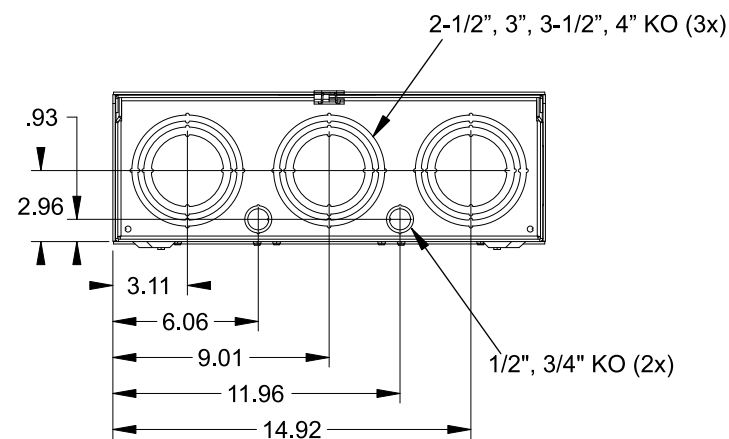

## Accessories

CONDUIT HUBS (HD Type)	
TRADE SIZE	CATALOG No.
3 INCH	EC56856 or H56856-2
3-1/2 INCH	EC56857 or H56857-2
4 INCH	EC56858 or H56858-2
Hub Cover Plate	EC56933 or H56933S

**K4 Lexan Shield**      **K4 Manual Bypass**  
 Cat No: 5007400-K      Cat No: H56495

## Connectors, Wire Sizes and Torques

CONNECTOR	PART No.	WIRE SIZE	HEX DRIVE	TORQUE
LINE	56427-M	(2) #4 - 500 kcmil	3/8"	375 IN-LBS.
LOAD	56425-M	(2) #4 - 500 kcmil	3/8"	375 IN-LBS.
NEUTRAL	56490	(2) #4 - 500 kcmil	3/8"	375 IN-LBS.
GROUND	56734	#6 - 250 kcmil	5/16"	275 IN-LBS.

VIEW SHOWN WITH COVER REMOVED

© 2016 Copyright Siemens Industry, Inc.

**TALON**

**Meter Socket**

Description: **480A Cont, 4 Terminal, K-4UT, 300V AC, Painted Steel Enclosure**

JEL 3/18/16 | DO NOT SCALE DRAWING | Dwg No: **9810-9542**