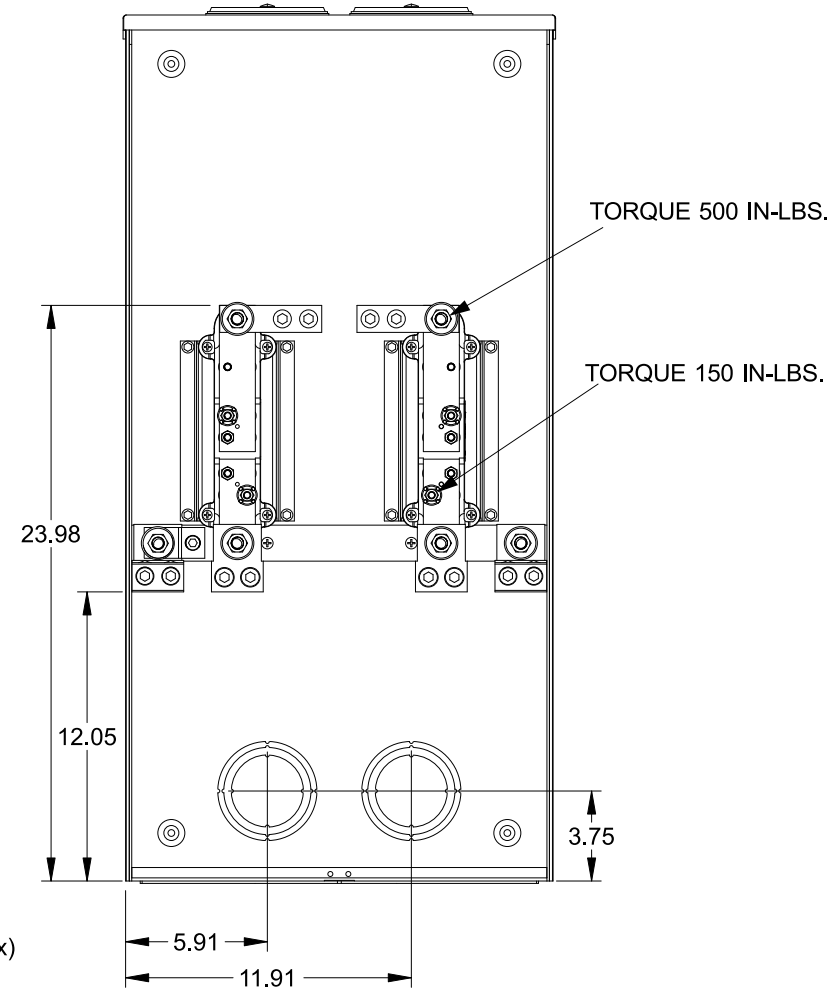

## Accessories

CONDUIT HUBS (HD Type)	
TRADE SIZE	CATALOG No.
3 INCH	EC56856 or H56856-2
3-1/2 INCH	EC56857 or H56857-2
4 INCH	EC56858 or H56858-2
Hub Cover Plate	EC56933 or H56933S

**K4 Lexan Shield**      **K4 Manual Bypass**  
 Cat No: 5007400-K      Cat No: H56495

## Connectors, Wire Sizes and Torques

CONNECTOR	PART No.	WIRE SIZE	HEX DRIVE	TORQUE
LINE	56427-M	(2) #4 - 500 kcmil	3/8"	375 IN-LBS.
LOAD	56425-M	(2) #4 - 500 kcmil	3/8"	375 IN-LBS.
NEUTRAL	56490	(2) #4 - 500 kcmil	3/8"	375 IN-LBS.
GROUND	56734	#6 - 250 kcmil	5/16"	275 IN-LBS.

VIEW SHOWN WITH COVER REMOVED

© 2016 Copyright Siemens Industry, Inc.

**TALON**

**Meter Socket**

Description: **480A Cont, 4 Terminal, K-4UT, 300V AC, Painted Steel Enclosure**

JEL 3/18/16 | DO NOT SCALE DRAWING | Dwg No: **9810-9542**