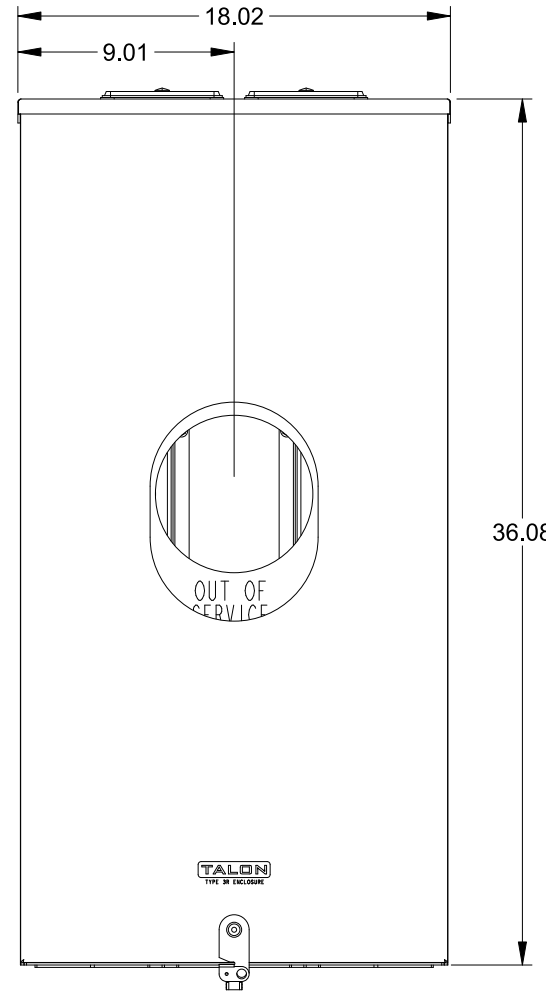

## Accessories

CONDUIT HUBS (HD Type)	
TRADE SIZE	CATALOG No.
3 INCH	EC56856 or H56856-2
3-1/2 INCH	EC56857 or H56857-2
4 INCH	EC56858 or H56858-2
Hub Cover Plate	EC56933 or H56933S

**K4 Lexan Shield**      **K4 Manual Bypass**  
 Cat No: 5007400-K      Cat No: H56495

## Connectors, Wire Sizes and Torques

CONNECTOR	PART No.	WIRE SIZE	HEX DRIVE	TORQUE
LINE	56427-M	(2) #4 - 500 kcmil	3/8"	375 IN-LBS.
LOAD	56425-M	(2) #4 - 500 kcmil	3/8"	375 IN-LBS.
NEUTRAL	56490	(2) #4 - 500 kcmil	3/8"	375 IN-LBS.
GROUND	56734	#6 - 250 kcmil	5/16"	275 IN-LBS.

VIEW SHOWN WITH COVER REMOVED

© 2016 Copyright Siemens Industry, Inc.

**TALON**

**Meter Socket**

Description: **480A Cont, 4 Terminal, K-4UT, 300V AC, Painted Steel Enclosure**

JEL 3/18/16 | DO NOT SCALE DRAWING | Dwg No: **9810-9542**