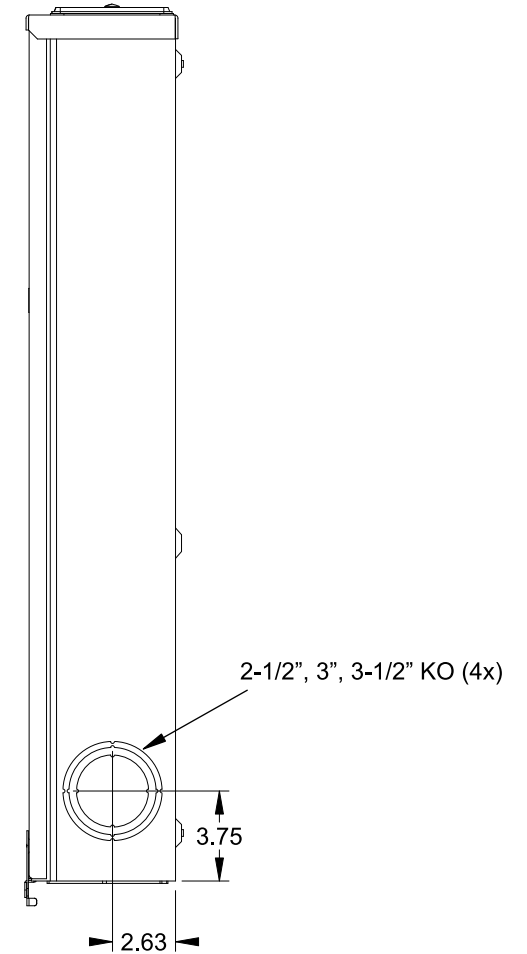

## Accessories

CONDUIT HUBS (HD Type)	
TRADE SIZE	CATALOG No.
3 INCH	EC56856 or H56856-2
3-1/2 INCH	EC56857 or H56857-2
4 INCH	EC56858 or H56858-2
Hub Cover Plate	EC56933 or H56933S

**K4 Lexan Shield**      **K4 Manual Bypass**  
 Cat No: 5007400-K      Cat No: H56495

## Connectors, Wire Sizes and Torques

CONNECTOR	PART No.	WIRE SIZE	HEX DRIVE	TORQUE
LINE	56427-M	(2) #4 - 500 kcmil	3/8"	375 IN-LBS.
LOAD	56425-M	(2) #4 - 500 kcmil	3/8"	375 IN-LBS.
NEUTRAL	56490	(2) #4 - 500 kcmil	3/8"	375 IN-LBS.
GROUND	56734	#6 - 250 kcmil	5/16"	275 IN-LBS.

VIEW SHOWN WITH COVER REMOVED

© 2016 Copyright Siemens Industry, Inc.

**TALON**

**Meter Socket**

Description: **480A Cont, 4 Terminal, K-4UT, 300V AC, Painted Steel Enclosure**

JEL 3/18/16 | DO NOT SCALE DRAWING | Dwg No: **9810-9542**