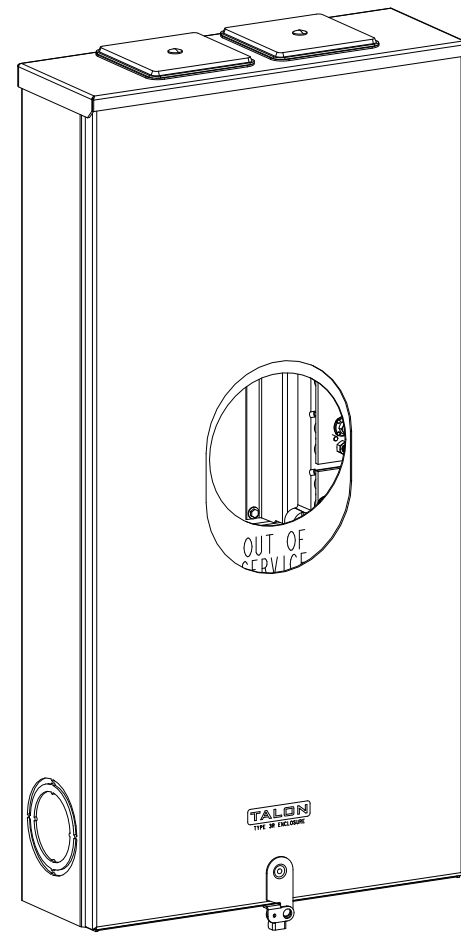

Catalog Number: 9810-9542

Features and Ratings

- Ringless Type Meter Socket
- 480A Continuous, 600A Max., 300V AC
- Outdoor Enclosure (NEMA Type 3R)
- Painted G90 Steel Enclosure
- 1 Phase, 3-Wire
- Meter Socket Type K-4UT
- For Overhead & Underground Service
- HD Type Hub Openings, 2 Cover Plates Installed

Accessories

CONDUIT HUBS (HD Type)	
TRADE SIZE	CATALOG No.
3 INCH	EC56856 or H56856-2
3-1/2 INCH	EC56857 or H56857-2
4 INCH	EC56858 or H56858-2
Hub Cover Plate	EC56933 or H56933S

K4 Lexan Shield   **K4 Manual Bypass**
Cat No: 5007400-K   Cat No: H56495

Blank Sliding Cover
Steel - Cat. No: HA-300529-3
Aluminum - Cat. No: HA-300529-4

Connectors, Wire Sizes and Torques

CONNECTOR	PART No.	WIRE SIZE	HEX DRIVE	TORQUE
LINE	56427-M	(2) #4 - 500 kcmil	3/8"	375 IN-LBS.
LOAD	56425-M	(2) #4 - 500 kcmil	3/8"	375 IN-LBS.
NEUTRAL	56490	(2) #4 - 500 kcmil	3/8"	375 IN-LBS.
GROUND	56734	#6 - 250 kcmil	5/16"	275 IN-LBS.

© 2016 Copyright Siemens Industry, Inc.

TALON

Meter Socket

Description: **480A Cont, 4 Terminal, K-4UT, 300V AC, Painted Steel Enclosure**

JEL 3/18/16 | DO NOT SCALE DRAWING | Dwg No: **9810-9542**