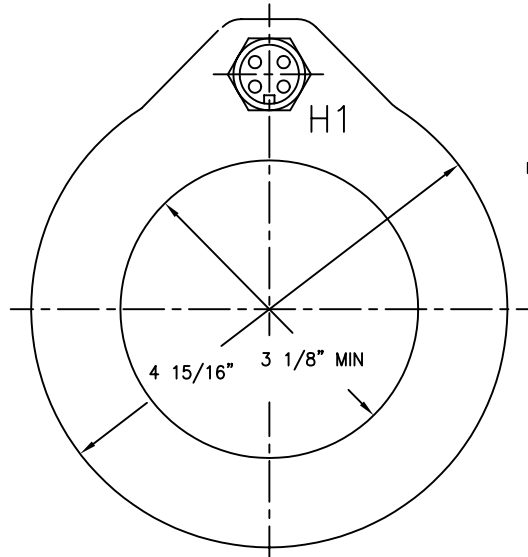

NOMINAL CURRENT RATIO 600A:10V
 CABLE LENGTH (FT) 10

REFER TO THE "CALIBRATION DATA SHEET" THAT
 ACCOMPANIES EACH RING FOR THE EXACT RATIO.

INNOVATIONS IN TRANSMISSION AND DISTRIBUTION

LINDSEY
 MANUFACTURING COMPANY
 760 N. GEORGIA AVE. AZUSA, CA 91702
 PHONE: (626)969-3471 FAX: (626)969-3177
 e-mail: LindseyMan@aol.com

LAST-REVISION NO.	DATE	APP.	TITLE:
			ELBOWSENSE CURRENT MONITORING RING
DRAWING AND DESIGN PROPERTY OF LINDSEY MFG. CO. UNAUTHORIZED MANUFACTURE OR REPRODUCTION IN WHOLE OR PART PROHIBITED		DRG: DB	SCALE
		08/03/01	DRAWING-NUMBER SD
		NONE	9510-1011