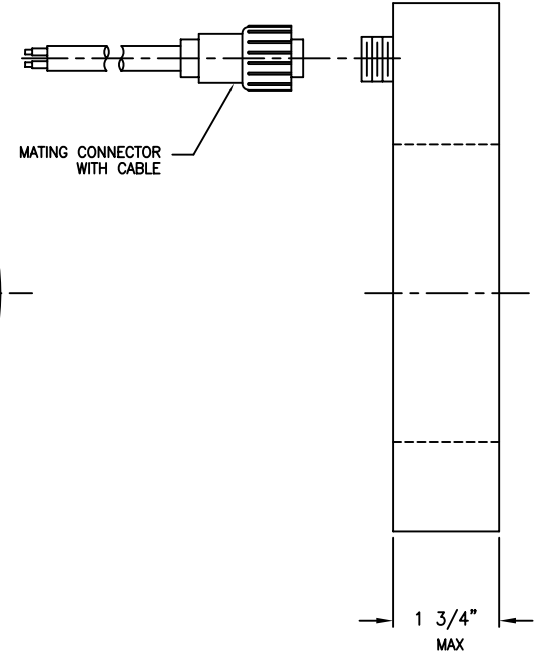

NOMINAL CURRENT RATIO 600A:10V
 CABLE LENGTH (FT) 10

REFER TO THE "CALIBRATION DATA SHEET" THAT
 ACCOMPANIES EACH RING FOR THE EXACT RATIO.

INNOVATIONS IN TRANSMISSION AND DISTRIBUTION

LINDSEY
 MANUFACTURING COMPANY
 760 N. GEORGIA AVE. AZUSA, CA 91702
 PHONE: (626)969-3471 FAX: (626)969-3177
 e-mail: LindseyMan@aol.com

LAST-REVISION NO.	DATE	APP.	TITLE:
			ELBOWSENSE CURRENT MONITORING RING
DRAWING AND DESIGN PROPERTY OF LINDSEY MFG. CO. UNAUTHORIZED MANUFACTURE OR REPRODUCTION IN WHOLE OR PART PROHIBITED		DRG: DB	SCALE
		08/03/01	DRAWING-NUMBER SD
		NONE	9510-1011