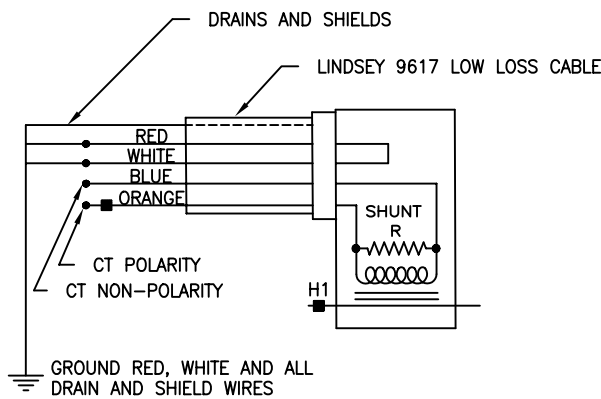

NOMINAL CURRENT RATIO 600A:10V
 CABLE LENGTH (FT) 10

REFER TO THE "CALIBRATION DATA SHEET" THAT
 ACCOMPANIES EACH RING FOR THE EXACT RATIO.

INNOVATIONS IN TRANSMISSION AND DISTRIBUTION

LINDSEY
 MANUFACTURING COMPANY
 760 N. GEORGIA AVE. AZUSA, CA 91702
 PHONE: (626)969-3471 FAX: (626)969-3177
 e-mail: LindseyMan@aol.com

LAST-REVISION NO.	DATE	APP.	TITLE:
			ELBOWSENSE CURRENT MONITORING RING
DRAWING AND DESIGN PROPERTY OF LINDSEY MFG. CO. UNAUTHORIZED MANUFACTURE OR REPRODUCTION IN WHOLE OR PART PROHIBITED		DRG: DB	SCALE
		08/03/01	DRAWING-NUMBER SD
		NONE	9510-1011