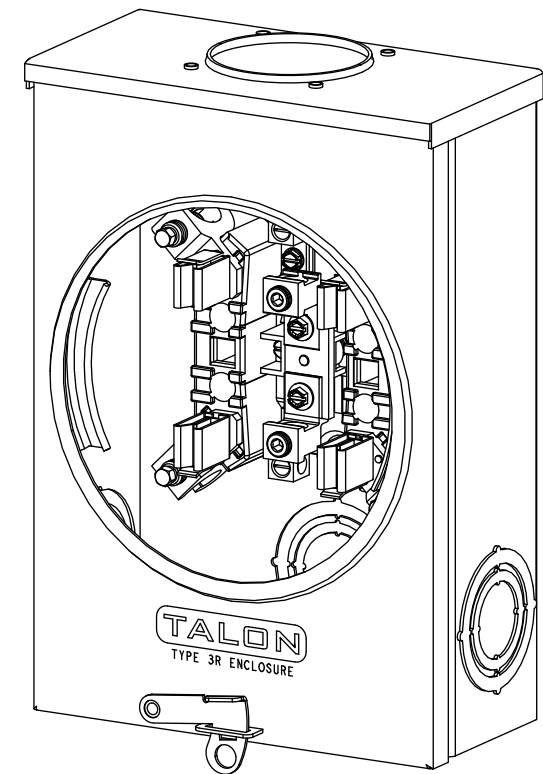

Catalog Number: UAT111-0GIN

Features and Ratings

- Ringless Type Meter Socket
- 135A Continuous, 135A Max., 600V AC
- Outdoor Enclosure (NEMA Type 3R)
- Painted Steel Enclosure
- 1 Phase, 3 Wire
- 4 Jaw, Ringless Type Meter Socket
- Isolated Neutral
- Meter Socket Type UAT1
- For Overhead & Underground Service
- RX Type Hub Opening

TYPE RX (SMALL) HUB OPENING

Accessories

CONDUIT HUBS (RX Type)	
TRADE SIZE	CATALOG No.
1-1/4 INCH	EC38597 or H38597-2
1-1/2 INCH	EC38598 or H38598-2
2 INCH	EC38599 or H38599-2
2-1/2 INCH	EC38600 or H38600-2

Hub Cover Plate EC38595 or H38595-1

Meter Opening Cover Plate
 Cat No: H659-0162
 5th Jaw Kit
 Cat. No: EC659-0121

Connectors, Wire Sizes and Torques

CONNECTOR	WIRE SIZE	TORQUE
LINE, LOAD*	2/0 - 14 AWG	50 IN.-LBS.
NEUTRAL	#4 - 2/0 AWG	110 IN.-LBS.
GROUND	#2 - 14 AWG	50 IN.-LBS.

* External Hex Drive 5/16"

VIEW SHOWN WITH COVER REMOVED

© 2017 Copyright Siemens Industry, Inc.

TALON
Meter Socket

Description:
**135A Cont, 4 Jaw, UAT1, 600V AC,
 Isolated Neutral, Painted Steel Enclosure**