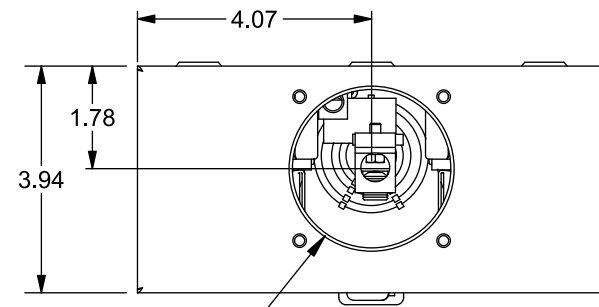

Catalog Number: UAT111-0GIN

Features and Ratings

- Ringless Type Meter Socket
- 135A Continuous, 135A Max., 600V AC
- Outdoor Enclosure (NEMA Type 3R)
- Painted Steel Enclosure
- 1 Phase, 3 Wire
- 4 Jaw, Ringless Type Meter Socket
- Isolated Neutral
- Meter Socket Type UAT1
- For Overhead & Underground Service
- RX Type Hub Opening

TYPE RX (SMALL) HUB OPENING

Accessories

CONDUIT HUBS (RX Type)	
TRADE SIZE	CATALOG No.
1-1/4 INCH	EC38597 or H38597-2
1-1/2 INCH	EC38598 or H38598-2
2 INCH	EC38599 or H38599-2
2-1/2 INCH	EC38600 or H38600-2

Hub Cover Plate EC38595 or H38595-1

Meter Opening Cover Plate
 Cat No: H659-0162
 5th Jaw Kit
 Cat. No: EC659-0121

Connectors, Wire Sizes and Torques

CONNECTOR	WIRE SIZE	TORQUE
LINE, LOAD*	2/0 - 14 AWG	50 IN.-LBS.
NEUTRAL	#4 - 2/0 AWG	110 IN.-LBS.
GROUND	#2 - 14 AWG	50 IN.-LBS.

* External Hex Drive 5/16"

VIEW SHOWN WITH COVER REMOVED

© 2017 Copyright Siemens Industry, Inc.

TALON
Meter Socket

Description:
**135A Cont, 4 Jaw, UAT1, 600V AC,
 Isolated Neutral, Painted Steel Enclosure**