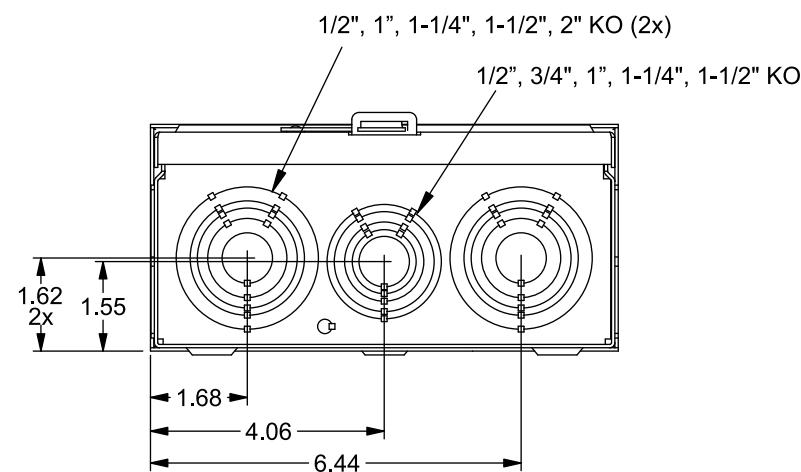

TYPE RX (SMALL) HUB OPENING

Accessories

CONDUIT HUBS (RX Type)	
TRADE SIZE	CATALOG No.
1-1/4 INCH	EC38597 or H38597-2
1-1/2 INCH	EC38598 or H38598-2
2 INCH	EC38599 or H38599-2
2-1/2 INCH	EC38600 or H38600-2

Hub Cover Plate EC38595 or H38595-1

Meter Opening Cover Plate
 Cat No: H659-0162
 5th Jaw Kit
 Cat. No: EC659-0121

Connectors, Wire Sizes and Torques

CONNECTOR	WIRE SIZE	TORQUE
LINE, LOAD*	2/0 - 14 AWG	50 IN.-LBS.
NEUTRAL	#4 - 2/0 AWG	110 IN.-LBS.
GROUND	#2 - 14 AWG	50 IN.-LBS.

* External Hex Drive 5/16"

VIEW SHOWN WITH COVER REMOVED

© 2017 Copyright Siemens Industry, Inc.

TALON
Meter Socket

Description:
**135A Cont, 4 Jaw, UAT1, 600V AC,
 Isolated Neutral, Painted Steel Enclosure**