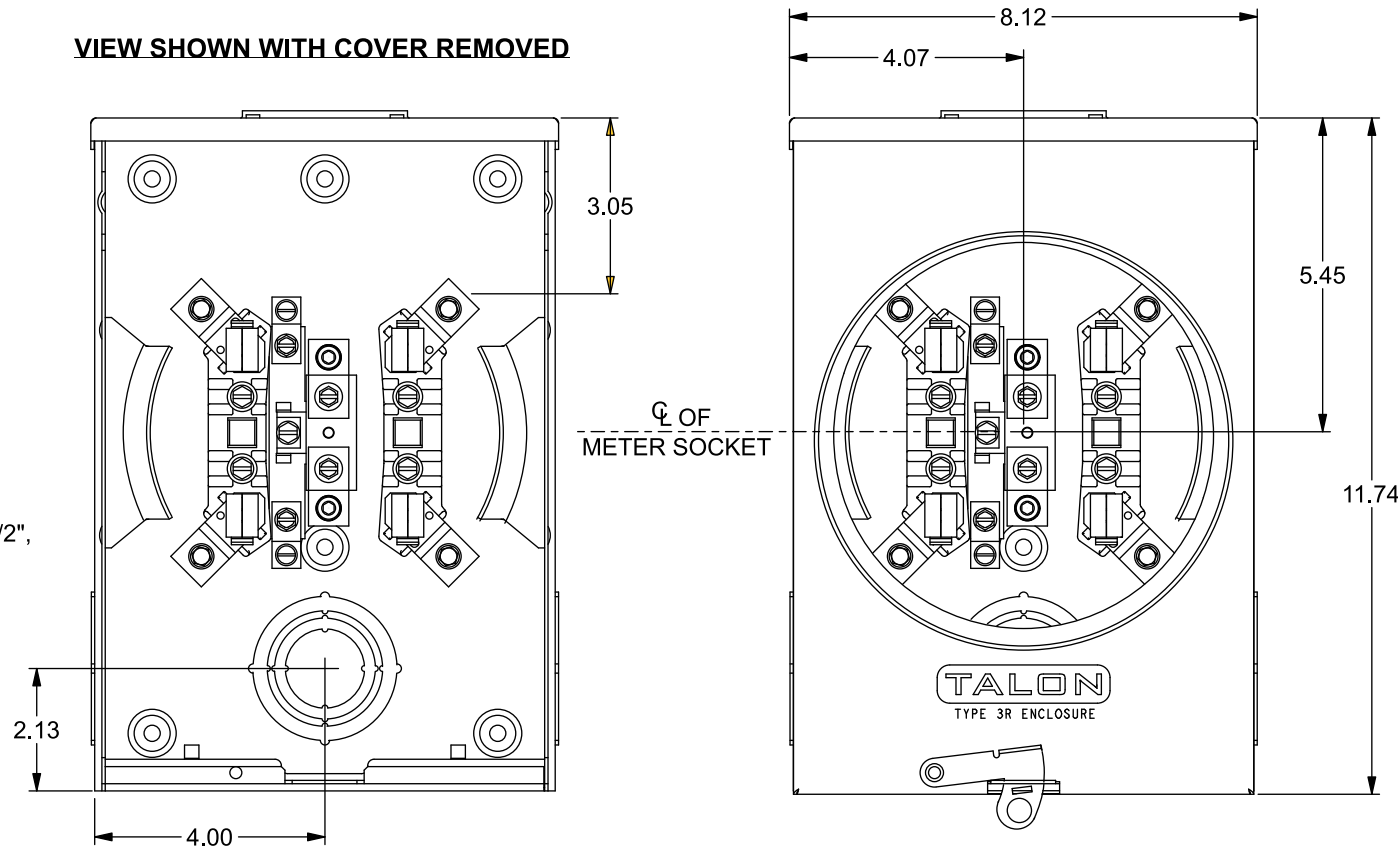

TYPE RX (SMALL) HUB OPENING

Accessories

CONDUIT HUBS (RX Type)	
TRADE SIZE	CATALOG No.
1-1/4 INCH	EC38597 or H38597-2
1-1/2 INCH	EC38598 or H38598-2
2 INCH	EC38599 or H38599-2
2-1/2 INCH	EC38600 or H38600-2

Hub Cover Plate EC38595 or H38595-1

Meter Opening Cover Plate
 Cat No: H659-0162
 5th Jaw Kit
 Cat. No: EC659-0121

Connectors, Wire Sizes and Torques

CONNECTOR	WIRE SIZE	TORQUE
LINE, LOAD*	2/0 - 14 AWG	50 IN.-LBS.
NEUTRAL	#4 - 2/0 AWG	110 IN.-LBS.
GROUND	#2 - 14 AWG	50 IN.-LBS.

* External Hex Drive 5/16"

VIEW SHOWN WITH COVER REMOVED

© 2017 Copyright Siemens Industry, Inc.

TALON
Meter Socket

Description:
**135A Cont, 4 Jaw, UAT1, 600V AC,
 Isolated Neutral, Painted Steel Enclosure**