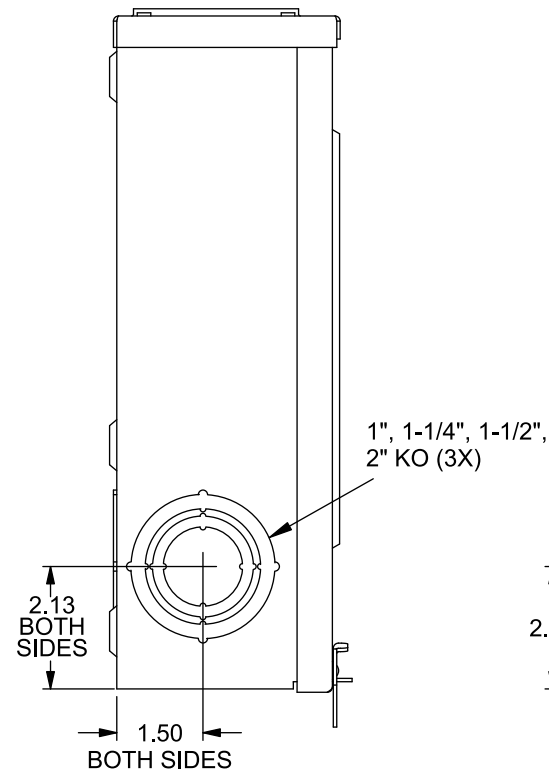

TYPE RX (SMALL) HUB OPENING

Accessories

CONDUIT HUBS (RX Type)	
TRADE SIZE	CATALOG No.
1-1/4 INCH	EC38597 or H38597-2
1-1/2 INCH	EC38598 or H38598-2
2 INCH	EC38599 or H38599-2
2-1/2 INCH	EC38600 or H38600-2

Hub Cover Plate EC38595 or H38595-1

Meter Opening Cover Plate
 Cat No: H659-0162
 5th Jaw Kit
 Cat. No: EC659-0121

Connectors, Wire Sizes and Torques

CONNECTOR	WIRE SIZE	TORQUE
LINE, LOAD*	2/0 - 14 AWG	50 IN.-LBS.
NEUTRAL	#4 - 2/0 AWG	110 IN.-LBS.
GROUND	#2 - 14 AWG	50 IN.-LBS.

* External Hex Drive 5/16"

VIEW SHOWN WITH COVER REMOVED

© 2017 Copyright Siemens Industry, Inc.

TALON
Meter Socket

Description:
**135A Cont, 4 Jaw, UAT1, 600V AC,
 Isolated Neutral, Painted Steel Enclosure**