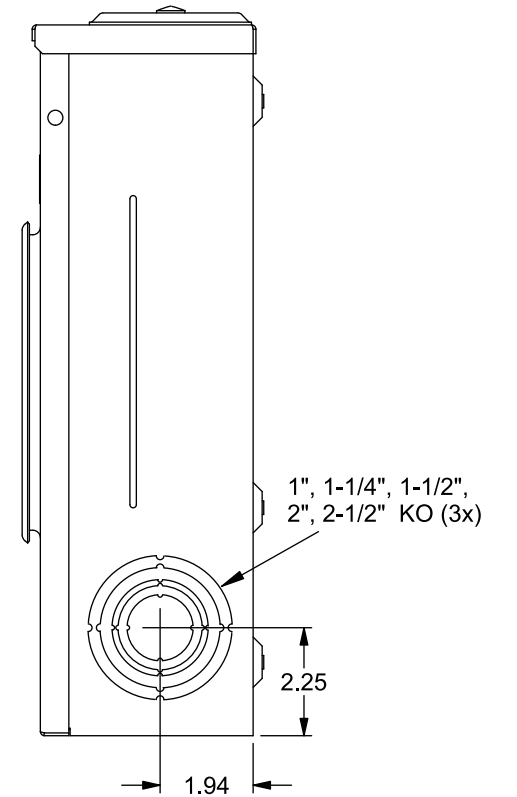

Catalog Number: SUAT427-XMWR

Features and Ratings

- Ring Type Meter Socket
- 200A Continuous, 250A Max., 600V AC
- Outdoor Enclosure (NEMA Type 3R)
- Painted G90 Steel
- 1 Phase, 3 Wire
- 5 Jaw Meter Socket
- Meter Socket Type UAT4
- Quad Bonded Neutral
- For Overhead or Underground Service
- RX Type Hub Opening, Cover Plate Installed

TYPE RX (SMALL) HUB OPENING COVER PLATE INSTALLED

CL OF METER SOCKET

VIEW SHOWN WITH COVER REMOVED

Accessories

CONDUIT HUBS (RX Type)	
TRADE SIZE	CATALOG No.
1-1/4 INCH	EC38597 or H38597-2
1-1/2 INCH	EC38598 or H38598-2
2 INCH	EC38599 or H38599-2
2-1/2 INCH	EC38600 or H38600-2

Hub Cover Plate EC38595 or H38595-1

Meter Opening Cover Plate
Cat No: H659-0162
5th Jaw Kit
Cat. No: EC659-0121

Connectors, Wire Sizes and Torques

CONNECTOR	WIRE SIZE	TORQUE
LINE, LOAD, NEUTRAL*	#6 - 350 kcmil	250 IN.-LBS.
GROUND	#2 - 14 AWG	50 IN.-LBS.

* External Hex Drive 1/2"
* Internal Hex Drive 5/16"

© 2018 Copyright Siemens Industry, Inc.

SIEMENS
Siemens Industry, Inc.

Meter Socket

Description: **200A Cont, 5 Jaw, UAT4, 600V AC, Painted Steel Enclosure**