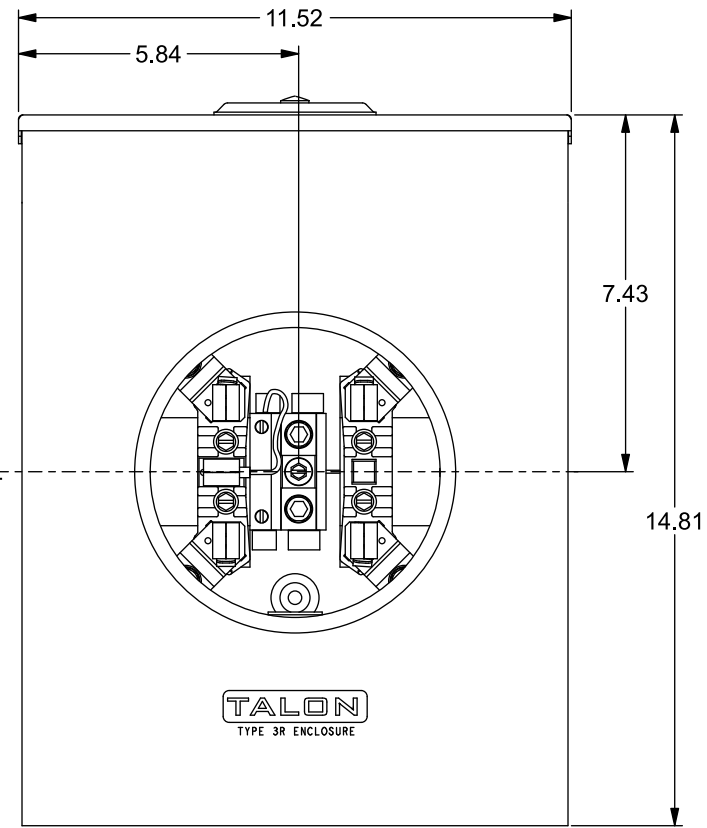

Catalog Number: SUAT427-XMWR

Features and Ratings

- Ring Type Meter Socket
- 200A Continuous, 250A Max., 600V AC
- Outdoor Enclosure (NEMA Type 3R)
- Painted G90 Steel
- 1 Phase, 3 Wire
- 5 Jaw Meter Socket
- Meter Socket Type UAT4
- Quad Bonded Neutral
- For Overhead or Underground Service
- RX Type Hub Opening, Cover Plate Installed

TYPE RX (SMALL) HUB OPENING COVER PLATE INSTALLED

CL OF METER SOCKET

VIEW SHOWN WITH COVER REMOVED

Accessories

CONDUIT HUBS (RX Type)	
TRADE SIZE	CATALOG No.
1-1/4 INCH	EC38597 or H38597-2
1-1/2 INCH	EC38598 or H38598-2
2 INCH	EC38599 or H38599-2
2-1/2 INCH	EC38600 or H38600-2

Hub Cover Plate EC38595 or H38595-1

Meter Opening Cover Plate
Cat No: H659-0162
5th Jaw Kit
Cat. No: EC659-0121

Connectors, Wire Sizes and Torques

CONNECTOR	WIRE SIZE	TORQUE
LINE, LOAD, NEUTRAL*	#6 - 350 kcmil	250 IN.-LBS.
GROUND	#2 - 14 AWG	50 IN.-LBS.

* External Hex Drive 1/2"
* Internal Hex Drive 5/16"

© 2018 Copyright Siemens Industry, Inc.

SIEMENS
Siemens Industry, Inc.

Meter Socket

Description: **200A Cont, 5 Jaw, UAT4, 600V AC, Painted Steel Enclosure**