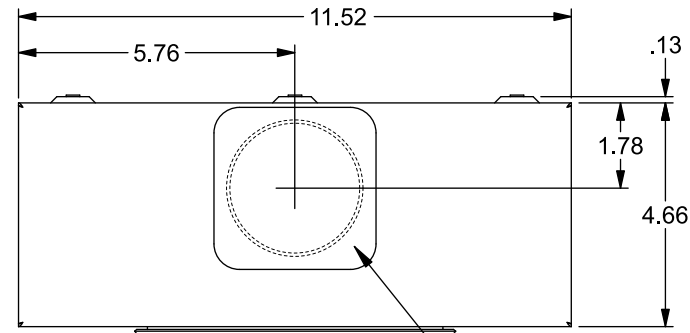

Catalog Number: SUAT427-XMWR

Features and Ratings

- Ring Type Meter Socket
- 200A Continuous, 250A Max., 600V AC
- Outdoor Enclosure (NEMA Type 3R)
- Painted G90 Steel
- 1 Phase, 3 Wire
- 5 Jaw Meter Socket
- Meter Socket Type UAT4
- Quad Bonded Neutral
- For Overhead or Underground Service
- RX Type Hub Opening, Cover Plate Installed

TYPE RX (SMALL) HUB OPENING COVER PLATE INSTALLED

CL OF METER SOCKET

VIEW SHOWN WITH COVER REMOVED

Accessories

CONDUIT HUBS (RX Type)	
TRADE SIZE	CATALOG No.
1-1/4 INCH	EC38597 or H38597-2
1-1/2 INCH	EC38598 or H38598-2
2 INCH	EC38599 or H38599-2
2-1/2 INCH	EC38600 or H38600-2

Hub Cover Plate EC38595 or H38595-1

Meter Opening Cover Plate
Cat No: H659-0162
5th Jaw Kit
Cat. No: EC659-0121

Connectors, Wire Sizes and Torques

CONNECTOR	WIRE SIZE	TORQUE
LINE, LOAD, NEUTRAL*	#6 - 350 kcmil	250 IN.-LBS.
GROUND	#2 - 14 AWG	50 IN.-LBS.

* External Hex Drive 1/2"
* Internal Hex Drive 5/16"

© 2018 Copyright Siemens Industry, Inc.

SIEMENS
Siemens Industry, Inc.

Meter Socket

Description: **200A Cont, 5 Jaw, UAT4, 600V AC, Painted Steel Enclosure**