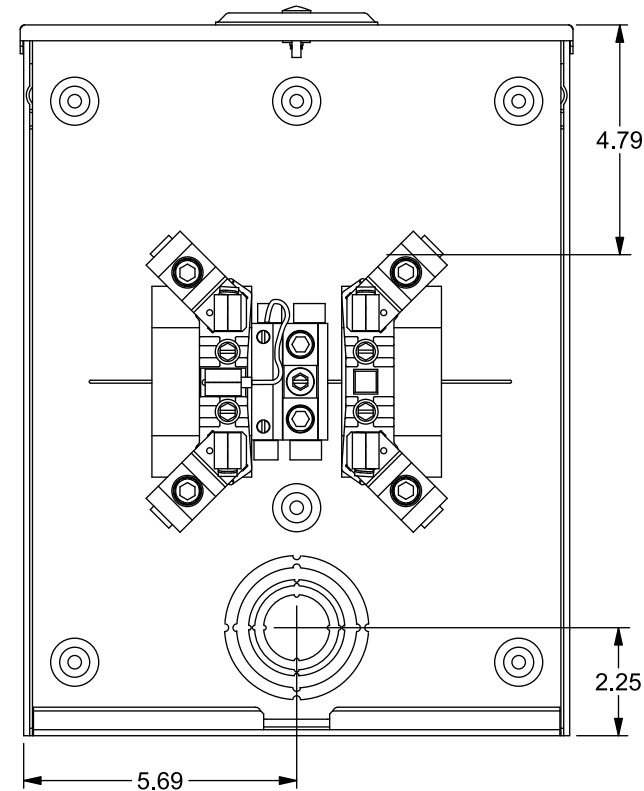

Catalog Number: SUAT427-XMWR

Features and Ratings

- Ring Type Meter Socket
- 200A Continuous, 250A Max., 600V AC
- Outdoor Enclosure (NEMA Type 3R)
- Painted G90 Steel
- 1 Phase, 3 Wire
- 5 Jaw Meter Socket
- Meter Socket Type UAT4
- Quad Bonded Neutral
- For Overhead or Underground Service
- RX Type Hub Opening, Cover Plate Installed

TYPE RX (SMALL) HUB OPENING COVER PLATE INSTALLED

CL OF METER SOCKET

VIEW SHOWN WITH COVER REMOVED

Accessories

CONDUIT HUBS (RX Type)	
TRADE SIZE	CATALOG No.
1-1/4 INCH	EC38597 or H38597-2
1-1/2 INCH	EC38598 or H38598-2
2 INCH	EC38599 or H38599-2
2-1/2 INCH	EC38600 or H38600-2

Hub Cover Plate EC38595 or H38595-1

Meter Opening Cover Plate
Cat No: H659-0162
5th Jaw Kit
Cat. No: EC659-0121

Connectors, Wire Sizes and Torques

CONNECTOR	WIRE SIZE	TORQUE
LINE, LOAD, NEUTRAL*	#6 - 350 kcmil	250 IN.-LBS.
GROUND	#2 - 14 AWG	50 IN.-LBS.

* External Hex Drive 1/2"
* Internal Hex Drive 5/16"

© 2018 Copyright Siemens Industry, Inc.

SIEMENS
Siemens Industry, Inc.

Meter Socket

Description: **200A Cont, 5 Jaw, UAT4, 600V AC, Painted Steel Enclosure**