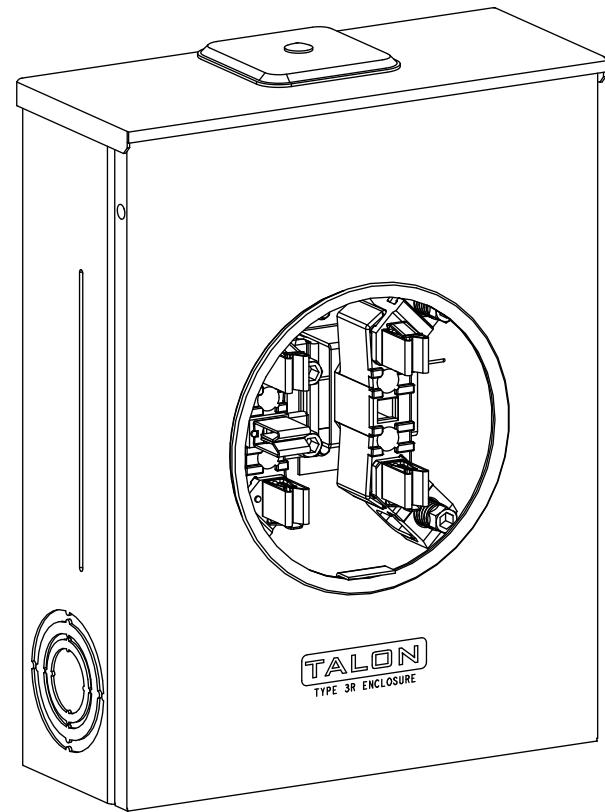

Catalog Number: SUAT427-XMWR

Features and Ratings

- Ring Type Meter Socket
- 200A Continuous, 250A Max., 600V AC
- Outdoor Enclosure (NEMA Type 3R)
- Painted G90 Steel
- 1 Phase, 3 Wire
- 5 Jaw Meter Socket
- Meter Socket Type UAT4
- Quad Bonded Neutral
- For Overhead or Underground Service
- RX Type Hub Opening, Cover Plate Installed

TYPE RX (SMALL) HUB OPENING COVER PLATE INSTALLED

CL OF METER SOCKET

VIEW SHOWN WITH COVER REMOVED

Accessories

CONDUIT HUBS (RX Type)	
TRADE SIZE	CATALOG No.
1-1/4 INCH	EC38597 or H38597-2
1-1/2 INCH	EC38598 or H38598-2
2 INCH	EC38599 or H38599-2
2-1/2 INCH	EC38600 or H38600-2

Hub Cover Plate EC38595 or H38595-1

Meter Opening Cover Plate
Cat No: H659-0162
5th Jaw Kit
Cat. No: EC659-0121

Connectors, Wire Sizes and Torques

CONNECTOR	WIRE SIZE	TORQUE
LINE, LOAD, NEUTRAL*	#6 - 350 kcmil	250 IN.-LBS.
GROUND	#2 - 14 AWG	50 IN.-LBS.

* External Hex Drive 1/2"
* Internal Hex Drive 5/16"

© 2018 Copyright Siemens Industry, Inc.

SIEMENS
Siemens Industry, Inc.

Meter Socket

Description: **200A Cont, 5 Jaw, UAT4, 600V AC, Painted Steel Enclosure**