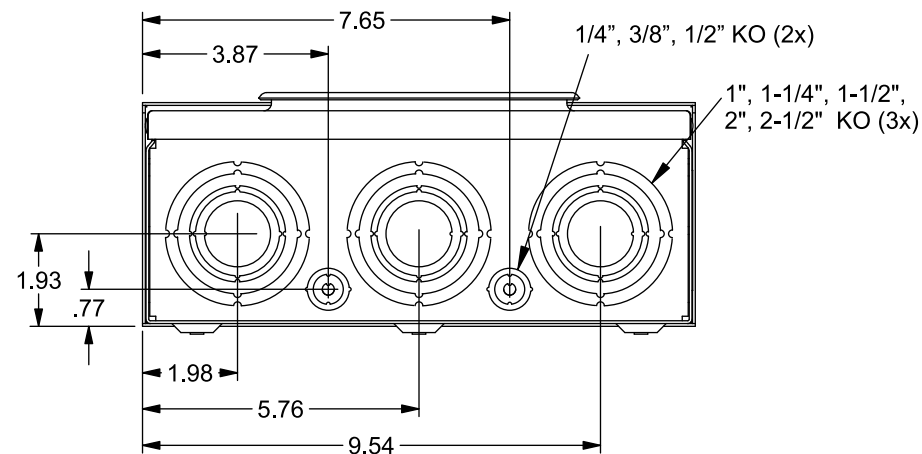

Catalog Number: SUAT427-XMWR

Features and Ratings

- Ring Type Meter Socket
- 200A Continuous, 250A Max., 600V AC
- Outdoor Enclosure (NEMA Type 3R)
- Painted G90 Steel
- 1 Phase, 3 Wire
- 5 Jaw Meter Socket
- Meter Socket Type UAT4
- Quad Bonded Neutral
- For Overhead or Underground Service
- RX Type Hub Opening, Cover Plate Installed

TYPE RX (SMALL) HUB OPENING COVER PLATE INSTALLED

CL OF METER SOCKET

VIEW SHOWN WITH COVER REMOVED

Accessories

CONDUIT HUBS (RX Type)	
TRADE SIZE	CATALOG No.
1-1/4 INCH	EC38597 or H38597-2
1-1/2 INCH	EC38598 or H38598-2
2 INCH	EC38599 or H38599-2
2-1/2 INCH	EC38600 or H38600-2

Hub Cover Plate EC38595 or H38595-1

Meter Opening Cover Plate
Cat No: H659-0162
5th Jaw Kit
Cat. No: EC659-0121

Connectors, Wire Sizes and Torques

CONNECTOR	WIRE SIZE	TORQUE
LINE, LOAD, NEUTRAL*	#6 - 350 kcmil	250 IN.-LBS.
GROUND	#2 - 14 AWG	50 IN.-LBS.

* External Hex Drive 1/2"
* Internal Hex Drive 5/16"

© 2018 Copyright Siemens Industry, Inc.

SIEMENS
Siemens Industry, Inc.

Meter Socket

Description: **200A Cont, 5 Jaw, UAT4, 600V AC, Painted Steel Enclosure**