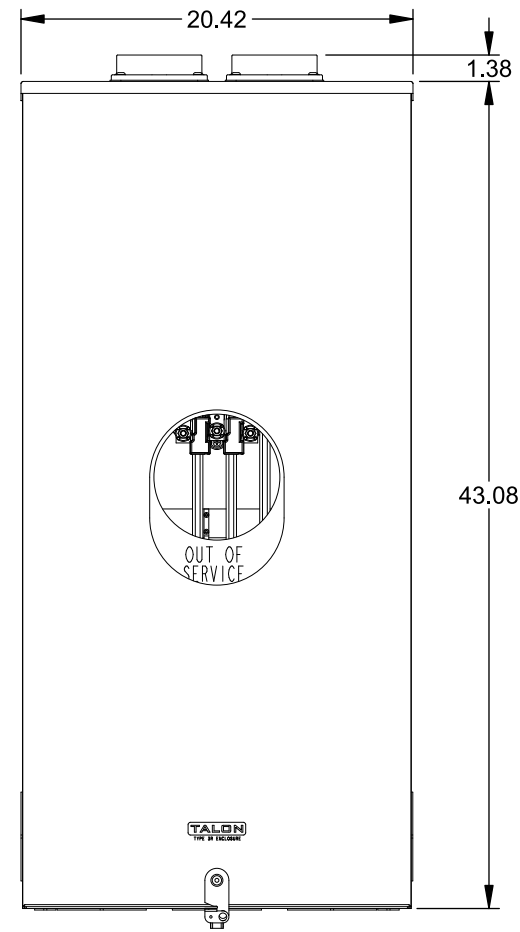

Catalog Number: 9817-9510

Features and Ratings

- Ringless Type Meter Socket
- 480A Continuous, 600A Max., 600V AC
- Outdoor Enclosure (NEMA Type 3R)
- Painted G90 Steel Enclosure
- 3 Phase, Commercial/Industrial Socket
- Meter Socket Type K-7T
- For Overhead & Underground Service
- (2) Large Hub Openings, HD Type 3-1/2" Hubs Installed

(2) TYPE HD (LARGE) 3-1/2" HUBS INSTALLED

Accessories

CONDUIT HUBS (HD Type)		CAT No.	DESCRIPTION
TRADE SIZE	CATALOG No.		
3 INCH	EC56856 or H56856-2	H69623	Bypass
3-1/2 INCH	EC56857 or H56857-2	H69685-1	Isolated Neutral Kit
4 INCH	EC56858 or H56858-2	H69546-1	Hex Magnet Socket Kit
		H69232-1	Insulated T-Handle Kit
		H65050	K-base Insulator Kit
		H63864	K-base Ground Kit
Hub Cover Plate		EC56933 or H56933S	

Connectors, Wire Sizes and Torques

CONNECTOR	PART No.	HEX DRIVE	WIRE SIZE	TORQUE
LINE*	56732-M	3/8"	(2)#4 - 500 kcmil	375 IN-LBS.
LOAD*	56732-M	3/8"	(2)#4 - 500 kcmil	375 IN-LBS.
NEUTRAL*	56732-M	3/8"	(2)#4 - 500 kcmil	375 IN-LBS.
LINE/LOAD/NEUT	68752-1	5/16"	(3)#6 - 250 kcmil	275 IN-LBS.
GROUND*	56734	5/16"	#6 - 250 kcmil	275 IN-LBS.

*Factory Installed

VIEW SHOWN WITH COVER REMOVED

© 2016 Copyright Siemens Industry, Inc.

TALON

Meter Socket

Description: **480A Cont, 4 Terminal, K-7T, 600V AC, Painted Steel Enclosure**

JEL 2/1/16 | DO NOT SCALE DRAWING | Dwg No: **9817-9510**