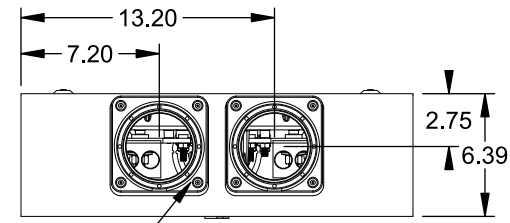

Catalog Number: 9817-9510

Features and Ratings

- Ringless Type Meter Socket
- 480A Continuous, 600A Max., 600V AC
- Outdoor Enclosure (NEMA Type 3R)
- Painted G90 Steel Enclosure
- 3 Phase, Commercial/Industrial Socket
- Meter Socket Type K-7T
- For Overhead & Underground Service
- (2) Large Hub Openings, HD Type 3-1/2" Hubs Installed

(2) TYPE HD (LARGE) 3-1/2" HUBS INSTALLED

Accessories

CONDUIT HUBS (HD Type)		CAT No.	DESCRIPTION
TRADE SIZE	CATALOG No.		
3 INCH	EC56856 or H56856-2	H69623	Bypass
3-1/2 INCH	EC56857 or H56857-2	H69685-1	Isolated Neutral Kit
4 INCH	EC56858 or H56858-2	H69546-1	Hex Magnet Socket Kit
		H69232-1	Insulated T-Handle Kit
		H65050	K-base Insulator Kit
		H63864	K-base Ground Kit
Hub Cover Plate		EC56933 or H56933S	

Connectors, Wire Sizes and Torques

CONNECTOR	PART No.	HEX DRIVE	WIRE SIZE	TORQUE
LINE*	56732-M	3/8"	(2)#4 - 500 kcmil	375 IN-LBS.
LOAD*	56732-M	3/8"	(2)#4 - 500 kcmil	375 IN-LBS.
NEUTRAL*	56732-M	3/8"	(2)#4 - 500 kcmil	375 IN-LBS.
LINE/LOAD/NEUT	68752-1	5/16"	(3)#6 - 250 kcmil	275 IN-LBS.
GROUND*	56734	5/16"	#6 - 250 kcmil	275 IN-LBS.

*Factory Installed

VIEW SHOWN WITH COVER REMOVED

© 2016 Copyright Siemens Industry, Inc.

TALON

Meter Socket

Description: **480A Cont, 4 Terminal, K-7T, 600V AC, Painted Steel Enclosure**

JEL 2/1/16 | DO NOT SCALE DRAWING | Dwg No: **9817-9510**