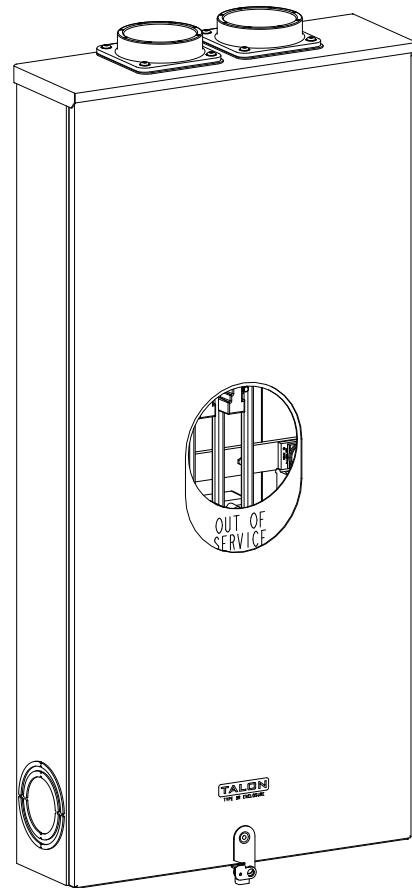

Catalog Number: 9817-9510

Features and Ratings

- Ringless Type Meter Socket
- 480A Continuous, 600A Max., 600V AC
- Outdoor Enclosure (NEMA Type 3R)
- Painted G90 Steel Enclosure
- 3 Phase, Commercial/Industrial Socket
- Meter Socket Type K-7T
- For Overhead & Underground Service
- (2) Large Hub Openings, HD Type 3-1/2" Hubs Installed

(2) TYPE HD (LARGE) 3-1/2" HUBS INSTALLED

Accessories

CONDUIT HUBS (HD Type)		CAT No.	DESCRIPTION
TRADE SIZE	CATALOG No.		
3 INCH	EC56856 or H56856-2	H69623	Bypass
3-1/2 INCH	EC56857 or H56857-2	H69685-1	Isolated Neutral Kit
4 INCH	EC56858 or H56858-2	H69546-1	Hex Magnet Socket Kit
		H69232-1	Insulated T-Handle Kit
		H65050	K-base Insulator Kit
		H63864	K-base Ground Kit
Hub Cover Plate		EC56933 or H56933S	

Connectors, Wire Sizes and Torques

CONNECTOR	PART No.	HEX DRIVE	WIRE SIZE	TORQUE
LINE*	56732-M	3/8"	(2)#4 - 500 kcmil	375 IN-LBS.
LOAD*	56732-M	3/8"	(2)#4 - 500 kcmil	375 IN-LBS.
NEUTRAL*	56732-M	3/8"	(2)#4 - 500 kcmil	375 IN-LBS.
LINE/LOAD/NEUT	68752-1	5/16"	(3)#6 - 250 kcmil	275 IN-LBS.
GROUND*	56734	5/16"	#6 - 250 kcmil	275 IN-LBS.

*Factory Installed

VIEW SHOWN WITH COVER REMOVED

© 2016 Copyright Siemens Industry, Inc.

TALON

Meter Socket

Description: **480A Cont, 4 Terminal, K-7T, 600V AC, Painted Steel Enclosure**

JEL 2/1/16 | DO NOT SCALE DRAWING | Dwg No: **9817-9510**