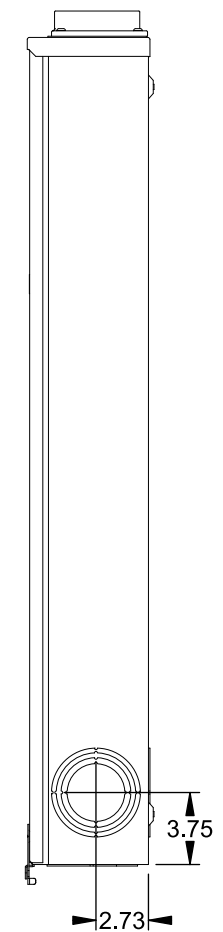

Catalog Number: 9817-9510

Features and Ratings

- Ringless Type Meter Socket
- 480A Continuous, 600A Max., 600V AC
- Outdoor Enclosure (NEMA Type 3R)
- Painted G90 Steel Enclosure
- 3 Phase, Commercial/Industrial Socket
- Meter Socket Type K-7T
- For Overhead & Underground Service
- (2) Large Hub Openings, HD Type 3-1/2" Hubs Installed

(2) TYPE HD (LARGE) 3-1/2" HUBS INSTALLED

Accessories

CONDUIT HUBS (HD Type)		CAT No.	DESCRIPTION
TRADE SIZE	CATALOG No.		
3 INCH	EC56856 or H56856-2	H69623	Bypass
3-1/2 INCH	EC56857 or H56857-2	H69685-1	Isolated Neutral Kit
4 INCH	EC56858 or H56858-2	H69546-1	Hex Magnet Socket Kit
		H69232-1	Insulated T-Handle Kit
		H65050	K-base Insulator Kit
		H63864	K-base Ground Kit
Hub Cover Plate		EC56933 or H56933S	

Connectors, Wire Sizes and Torques

CONNECTOR	PART No.	HEX DRIVE	WIRE SIZE	TORQUE
LINE*	56732-M	3/8"	(2)#4 - 500 kcmil	375 IN-LBS.
LOAD*	56732-M	3/8"	(2)#4 - 500 kcmil	375 IN-LBS.
NEUTRAL*	56732-M	3/8"	(2)#4 - 500 kcmil	375 IN-LBS.
LINE/LOAD/NEUT	68752-1	5/16"	(3)#6 - 250 kcmil	275 IN-LBS.
GROUND*	56734	5/16"	#6 - 250 kcmil	275 IN-LBS.

*Factory Installed

VIEW SHOWN WITH COVER REMOVED

© 2016 Copyright Siemens Industry, Inc.

TALON

Meter Socket

Description: **480A Cont, 4 Terminal, K-7T, 600V AC, Painted Steel Enclosure**

JEL 2/1/16 | DO NOT SCALE DRAWING | Dwg No: **9817-9510**