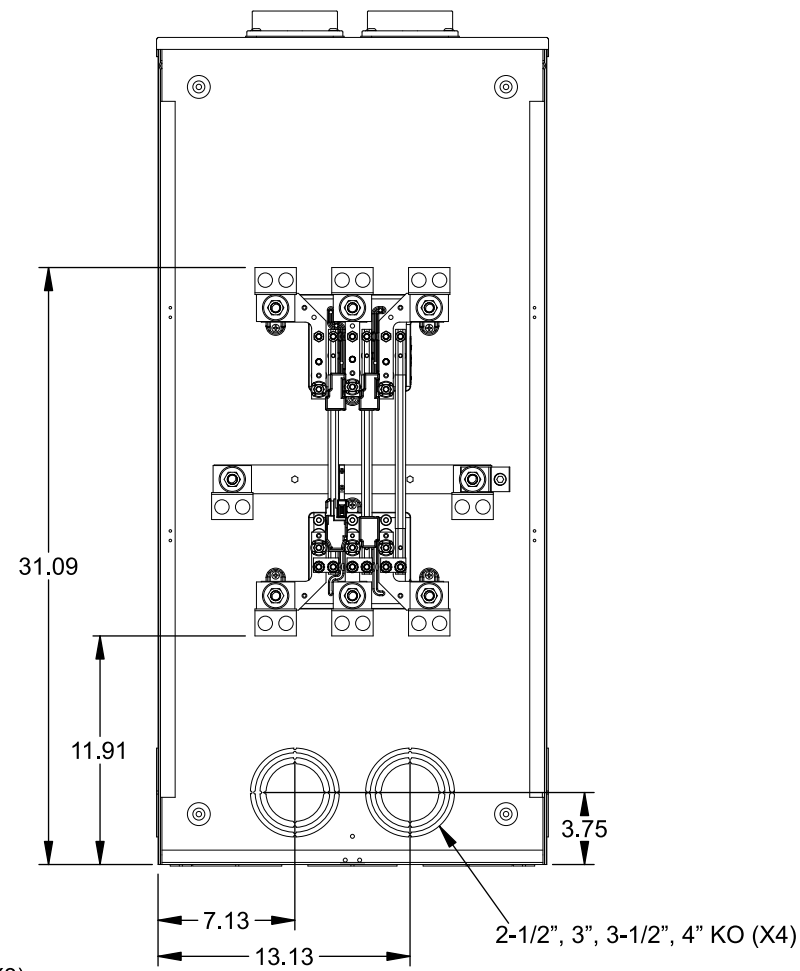

Catalog Number: 9817-9510

Features and Ratings

- Ringless Type Meter Socket
- 480A Continuous, 600A Max., 600V AC
- Outdoor Enclosure (NEMA Type 3R)
- Painted G90 Steel Enclosure
- 3 Phase, Commercial/Industrial Socket
- Meter Socket Type K-7T
- For Overhead & Underground Service
- (2) Large Hub Openings, HD Type 3-1/2" Hubs Installed

(2) TYPE HD (LARGE) 3-1/2" HUBS INSTALLED

Accessories

CONDUIT HUBS (HD Type)		CAT No.	DESCRIPTION
TRADE SIZE	CATALOG No.		
3 INCH	EC56856 or H56856-2	H69623	Bypass
3-1/2 INCH	EC56857 or H56857-2	H69685-1	Isolated Neutral Kit
4 INCH	EC56858 or H56858-2	H69546-1	Hex Magnet Socket Kit
		H69232-1	Insulated T-Handle Kit
		H65050	K-base Insulator Kit
		H63864	K-base Ground Kit
Hub Cover Plate		EC56933 or H56933S	

Connectors, Wire Sizes and Torques

CONNECTOR	PART No.	HEX DRIVE	WIRE SIZE	TORQUE
LINE*	56732-M	3/8"	(2)#4 - 500 kcmil	375 IN-LBS.
LOAD*	56732-M	3/8"	(2)#4 - 500 kcmil	375 IN-LBS.
NEUTRAL*	56732-M	3/8"	(2)#4 - 500 kcmil	375 IN-LBS.
LINE/LOAD/NEUT	68752-1	5/16"	(3)#6 - 250 kcmil	275 IN-LBS.
GROUND*	56734	5/16"	#6 - 250 kcmil	275 IN-LBS.

*Factory Installed

VIEW SHOWN WITH COVER REMOVED

© 2016 Copyright Siemens Industry, Inc.

TALON

Meter Socket

Description: **480A Cont, 4 Terminal, K-7T, 600V AC, Painted Steel Enclosure**

JEL 2/1/16 | DO NOT SCALE DRAWING | Dwg No: **9817-9510**