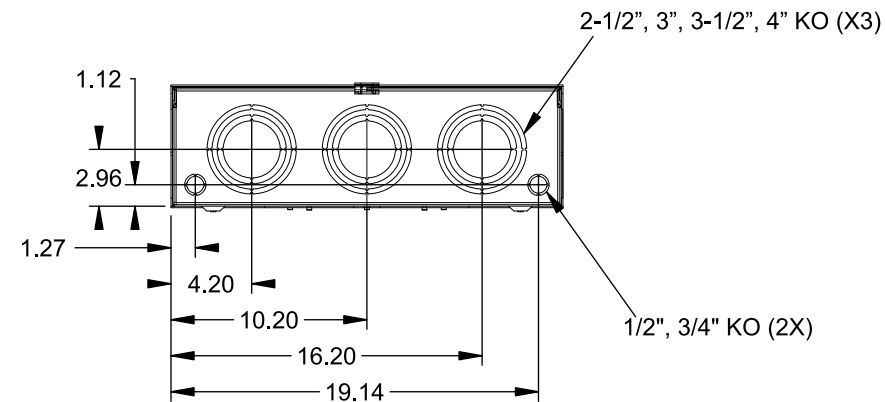

Catalog Number: 9817-9510

Features and Ratings

- Ringless Type Meter Socket
- 480A Continuous, 600A Max., 600V AC
- Outdoor Enclosure (NEMA Type 3R)
- Painted G90 Steel Enclosure
- 3 Phase, Commercial/Industrial Socket
- Meter Socket Type K-7T
- For Overhead & Underground Service
- (2) Large Hub Openings, HD Type 3-1/2" Hubs Installed

(2) TYPE HD (LARGE) 3-1/2" HUBS INSTALLED

Accessories

CONDUIT HUBS (HD Type)		CAT No.	DESCRIPTION
TRADE SIZE	CATALOG No.		
3 INCH	EC56856 or H56856-2	H69623	Bypass
3-1/2 INCH	EC56857 or H56857-2	H69685-1	Isolated Neutral Kit
4 INCH	EC56858 or H56858-2	H69546-1	Hex Magnet Socket Kit
		H69232-1	Insulated T-Handle Kit
		H65050	K-base Insulator Kit
		H63864	K-base Ground Kit
Hub Cover Plate		EC56933 or H56933S	

Connectors, Wire Sizes and Torques

CONNECTOR	PART No.	HEX DRIVE	WIRE SIZE	TORQUE
LINE*	56732-M	3/8"	(2)#4 - 500 kcmil	375 IN-LBS.
LOAD*	56732-M	3/8"	(2)#4 - 500 kcmil	375 IN-LBS.
NEUTRAL*	56732-M	3/8"	(2)#4 - 500 kcmil	375 IN-LBS.
LINE/LOAD/NEUT	68752-1	5/16"	(3)#6 - 250 kcmil	275 IN-LBS.
GROUND*	56734	5/16"	#6 - 250 kcmil	275 IN-LBS.

*Factory Installed

VIEW SHOWN WITH COVER REMOVED

© 2016 Copyright Siemens Industry, Inc.

TALON

Meter Socket

Description: **480A Cont, 4 Terminal, K-7T, 600V AC, Painted Steel Enclosure**

JEL 2/1/16 | DO NOT SCALE DRAWING | Dwg No: **9817-9510**