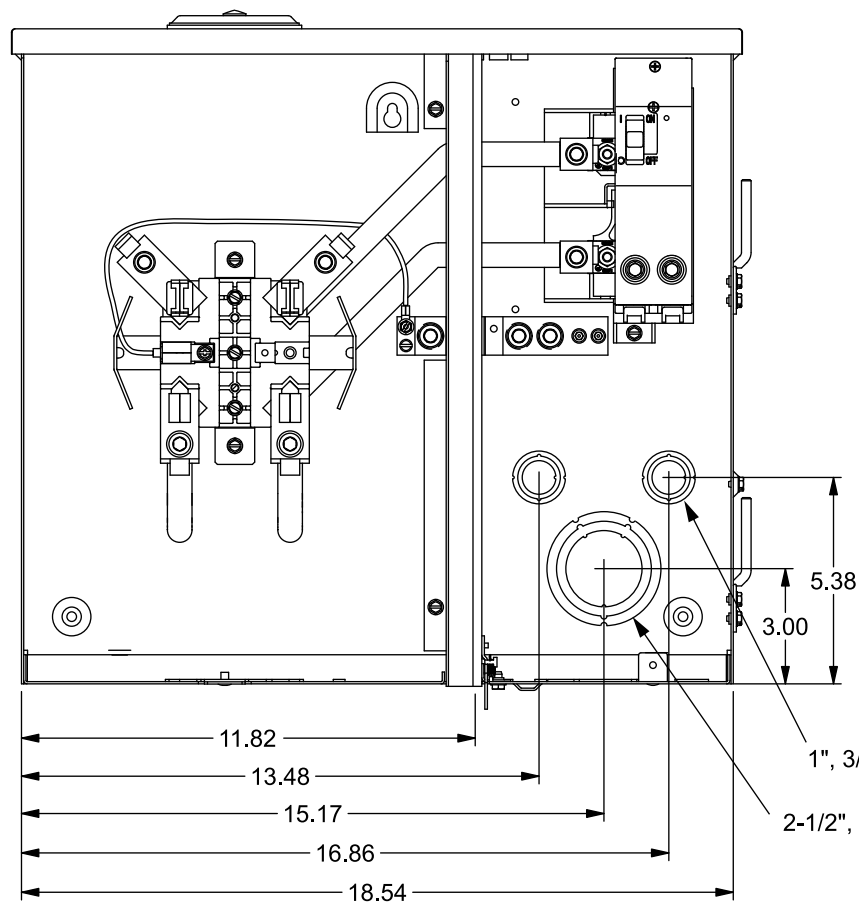

Catalog Number: MM0202B1150RJBX

Features and Ratings

- Outdoor Enclosure (NEMA Type 3R)
- Ringless Type Meter Cover
- Meter Socket Rating: 200A Continuous
- 5th Jaw Installed 9 o'Clock Position
- 150A Main Breaker Installed
- 1 Phase, 3 Wire, 120/240V~
- 22,000 AIC Max. Rated (See Wiring Diagram for Details)
- Overhead or Underground Service Entrance
- RX Type Hub Provision on top, Cover Plate Included
- HC Hub Provision on Bottom Endwall
- Surface Mounting

Schematic

Wire Sizes and Torques

Terminal	Wire Size	Torque
A, B	350kcmil - #6	275 lb-in
N1	#2 - #3	50 lb. in.
	#4 - #6	45 lb. in.
	#8	40 lb. in.
N2	#10 - #14	35 lb. in.
	250 kcmil - #6	275 lb. in.
N3	250 kcmil - #4	275 lb. in.
N4	1/0 - #14	120 lb. in.

Accessories

Trade size (in)	Catalog number
<i>RX Type Hub (top endwall)</i>	
1 1/4"	EC38597
1 1/2"	EC38598
2"	EC38599
2 1/2"	EC38600
RX Cover Plate	EC38595
<i>HC Type Hub (bottom endwall)</i>	
2"	ECHC200
2 1/2"	ECHC250
3"	ECHC300

View Shown Without Cover, Door, Deadfront

1", 3/4", 1/2" KO (2x)
2-1/2", 2", 1-1/2" KO

3", 2-1/2", 2", 1-1/2", 1-1/4" KO with HC Hub Provision

2-1/2", 2", 1-1/2" KO

1/2" KO

© 2018 Copyright Siemens Industry, Inc.