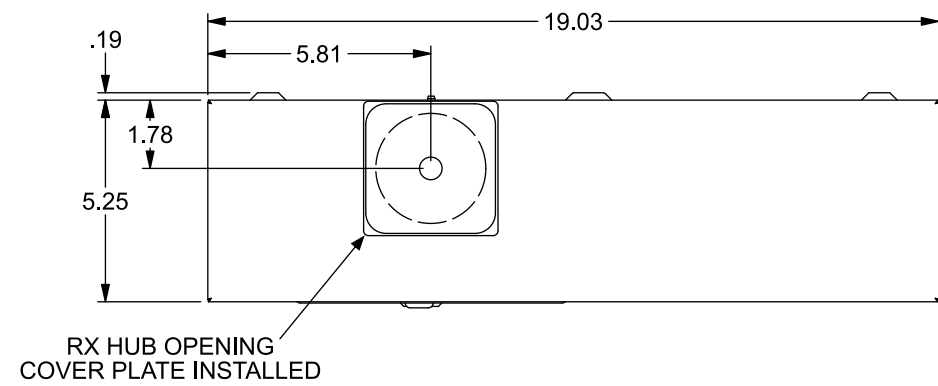

Catalog Number: MM0202B1150RJBX

Features and Ratings

- Outdoor Enclosure (NEMA Type 3R)
- Ringless Type Meter Cover
- Meter Socket Rating: 200A Continuous
- 5th Jaw Installed 9 o'Clock Position
- 150A Main Breaker Installed
- 1 Phase, 3 Wire, 120/240V~
- 22,000 AIC Max. Rated (See Wiring Diagram for Details)
- Overhead or Underground Service Entrance
- RX Type Hub Provision on top, Cover Plate Included
- HC Hub Provision on Bottom Endwall
- Surface Mounting

Schematic

Wire Sizes and Torques

Terminal	Wire Size	Torque
A, B	350kcmil - #6	275 lb-in
N1	#2 - #3	50 lb. in.
	#4 - #6	45 lb. in.
	#8	40 lb. in.
N2	#10 - #14	35 lb. in.
	250 kcmil - #6	275 lb. in.
N3	250 kcmil - #4	275 lb. in.
N4	1/0 - #14	120 lb. in.

Accessories

Trade size (in)	Catalog number
<i>RX Type Hub (top endwall)</i>	
1 1/4"	EC38597
1 1/2"	EC38598
2"	EC38599
2 1/2"	EC38600
RX Cover Plate	EC38595
<i>HC Type Hub (bottom endwall)</i>	
2"	ECHC200
2 1/2"	ECHC250
3"	ECHC300