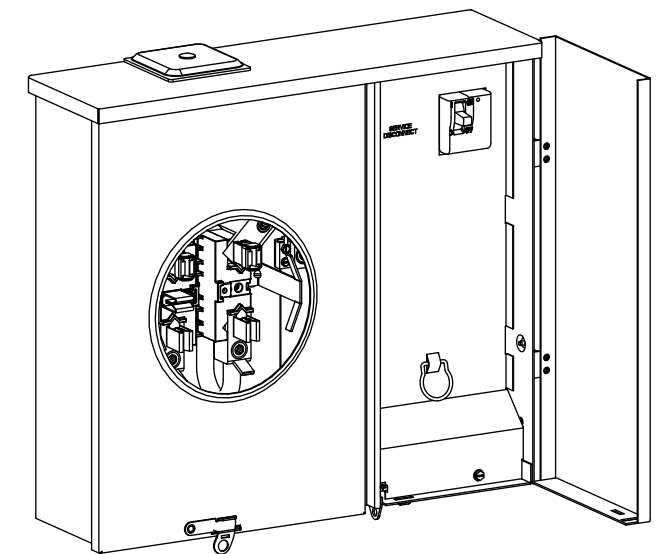

View Shown Without Cover, Door, Deadfront