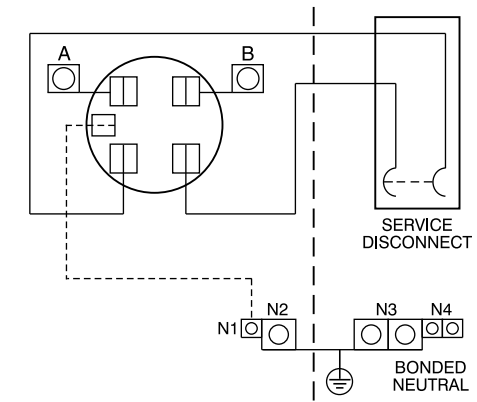

Catalog Number: MM0202B1150RJBX

Features and Ratings

- Outdoor Enclosure (NEMA Type 3R)
- Ringless Type Meter Cover
- Meter Socket Rating: 200A Continuous
- 5th Jaw Installed 9 o'Clock Position
- 150A Main Breaker Installed
- 1 Phase, 3 Wire, 120/240V~
- 22,000 AIC Max. Rated (See Wiring Diagram for Details)
- Overhead or Underground Service Entrance
- RX Type Hub Provision on top, Cover Plate Included
- HC Hub Provision on Bottom Endwall
- Surface Mounting

Schematic

Wire Sizes and Torques

Terminal	Wire Size	Torque
A, B	350kcmil - #6	275 lb-in
N1	#2 - #3	50 lb. in.
	#4 - #6	45 lb. in.
	#8	40 lb. in.
N2	#10 - #14	35 lb. in.
	250 kcmil - #6	275 lb. in.
N3	250 kcmil - #4	275 lb. in.
N4	1/0 - #14	120 lb. in.

Accessories

Trade size (in)	Catalog number
<i>RX Type Hub (top endwall)</i>	
1 1/4"	EC38597
1 1/2"	EC38598
2"	EC38599
2 1/2"	EC38600
RX Cover Plate	EC38595
<i>HC Type Hub (bottom endwall)</i>	
2"	ECHC200
2 1/2"	ECHC250
3"	ECHC300

SIEMENS
Siemens Industry, Inc.

Meter/Main Breaker Combination

Description:
Ringless, 150A, 5 Jaw, OH/UG, Surf. Mount

KAM 6/28/18 Fam A DO NOT SCALE Dwg. No. **MM0202B1150RJBX**