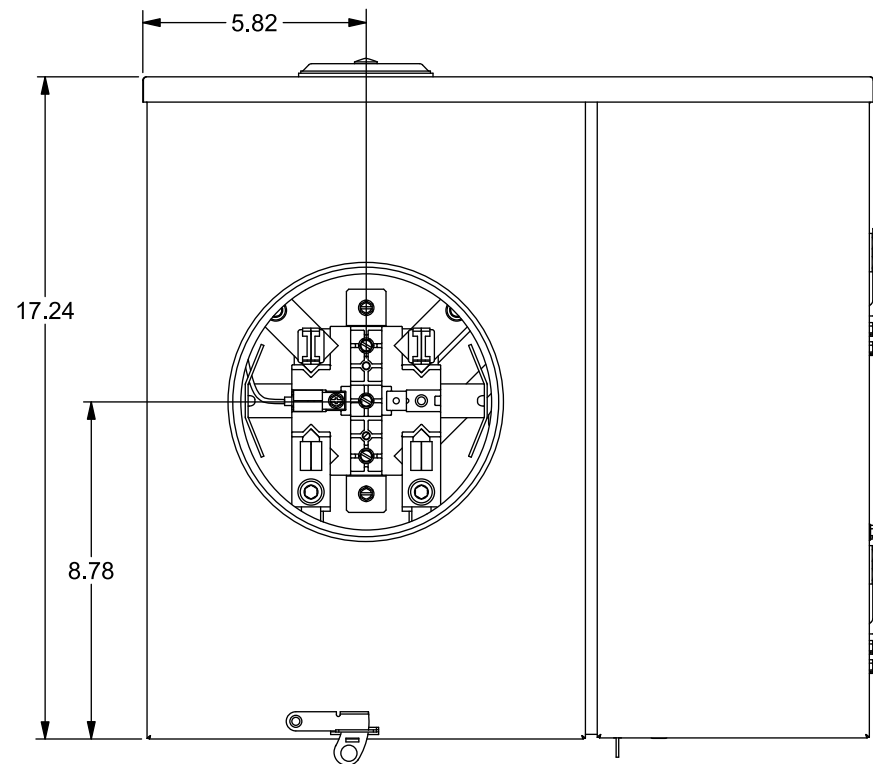

Catalog Number: MM0202B1150RJBX

Features and Ratings

- Outdoor Enclosure (NEMA Type 3R)
- Ringless Type Meter Cover
- Meter Socket Rating: 200A Continuous
- 5th Jaw Installed 9 o'Clock Position
- 150A Main Breaker Installed
- 1 Phase, 3 Wire, 120/240V~
- 22,000 AIC Max. Rated (See Wiring Diagram for Details)
- Overhead or Underground Service Entrance
- RX Type Hub Provision on top, Cover Plate Included
- HC Hub Provision on Bottom Endwall
- Surface Mounting

Schematic

Wire Sizes and Torques

Terminal	Wire Size	Torque
A, B	350kcmil - #6	275 lb-in
N1	#2 - #3	50 lb. in.
	#4 - #6	45 lb. in.
	#8	40 lb. in.
N2	#10 - #14	35 lb. in.
	250 kcmil - #6	275 lb. in.
N3	250 kcmil - #4	275 lb. in.
N4	1/0 - #14	120 lb. in.

Accessories

Trade size (in)	Catalog number
<i>RX Type Hub (top endwall)</i>	
1 1/4"	EC38597
1 1/2"	EC38598
2"	EC38599
2 1/2"	EC38600
RX Cover Plate	EC38595
<i>HC Type Hub (bottom endwall)</i>	
2"	ECHC200
2 1/2"	ECHC250
3"	ECHC300

View Shown Without Cover, Door, Deadfront

1", 3/4", 1/2" KO (2x)
2-1/2", 2", 1-1/2" KO

3", 2-1/2", 2", 1-1/2", 1-1/4" KO with HC Hub Provision

2-1/2", 2", 1-1/2" KO

1/2" KO

© 2018 Copyright Siemens Industry, Inc.