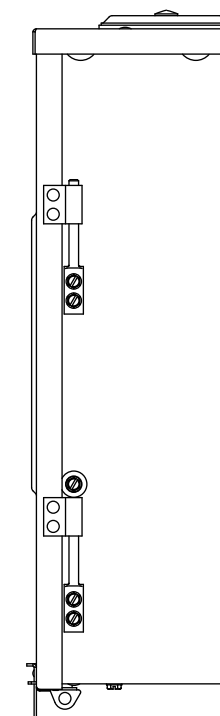

Catalog Number: MM0202B1150RJBX

Features and Ratings

- Outdoor Enclosure (NEMA Type 3R)
- Ringless Type Meter Cover
- Meter Socket Rating: 200A Continuous
- 5th Jaw Installed 9 o'Clock Position
- 150A Main Breaker Installed
- 1 Phase, 3 Wire, 120/240V~
- 22,000 AIC Max. Rated (See Wiring Diagram for Details)
- Overhead or Underground Service Entrance
- RX Type Hub Provision on top, Cover Plate Included
- HC Hub Provision on Bottom Endwall
- Surface Mounting

Schematic

Wire Sizes and Torques

Terminal	Wire Size	Torque
A, B	350kcmil - #6	275 lb-in
N1	#2 - #3	50 lb. in.
	#4 - #6	45 lb. in.
	#8	40 lb. in.
N2	#10 - #14	35 lb. in.
	250 kcmil - #6	275 lb. in.
N3	250 kcmil - #4	275 lb. in.
N4	1/0 - #14	120 lb. in.

Accessories

Trade size (in)	Catalog number
<i>RX Type Hub (top endwall)</i>	
1 1/4"	EC38597
1 1/2"	EC38598
2"	EC38599
2 1/2"	EC38600
RX Cover Plate	EC38595
<i>HC Type Hub (bottom endwall)</i>	
2"	ECHC200
2 1/2"	ECHC250
3"	ECHC300

View Shown Without Cover, Door, Deadfront

1", 3/4", 1/2" KO (2x)
2-1/2", 2", 1-1/2" KO

3", 2-1/2", 2", 1-1/2", 1-1/4" KO with HC Hub Provision

2-1/2", 2", 1-1/2" KO

1/2" KO

© 2018 Copyright Siemens Industry, Inc.