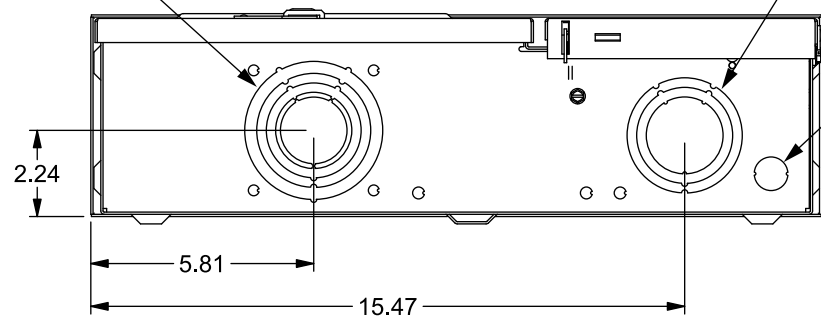

Accessories

Trade size (in)	Catalog number
<i>RX Type Hub (top endwall)</i>	
1 1/4"	EC38597
1 1/2"	EC38598
2"	EC38599
2 1/2"	EC38600
RX Cover Plate	EC38595
<i>HC Type Hub (bottom endwall)</i>	
2"	ECHC200
2 1/2"	ECHC250
3"	ECHC300

View Shown Without Cover, Door, Deadfront

1", 3/4", 1/2" KO (2x)
2-1/2", 2", 1-1/2" KO

3", 2-1/2", 2", 1-1/2", 1-1/4" KO with HC Hub Provision

2-1/2", 2", 1-1/2" KO

1/2" KO

© 2018 Copyright Siemens Industry, Inc.

SIEMENS
Siemens Industry, Inc.

Meter/Main Breaker Combination

Description:
Ringless, 150A, 5 Jaw, OH/UG, Surf. Mount

KAM 6/28/18 Fam A DO NOT SCALE Dwg. No. **MM0202B1150RJBX**