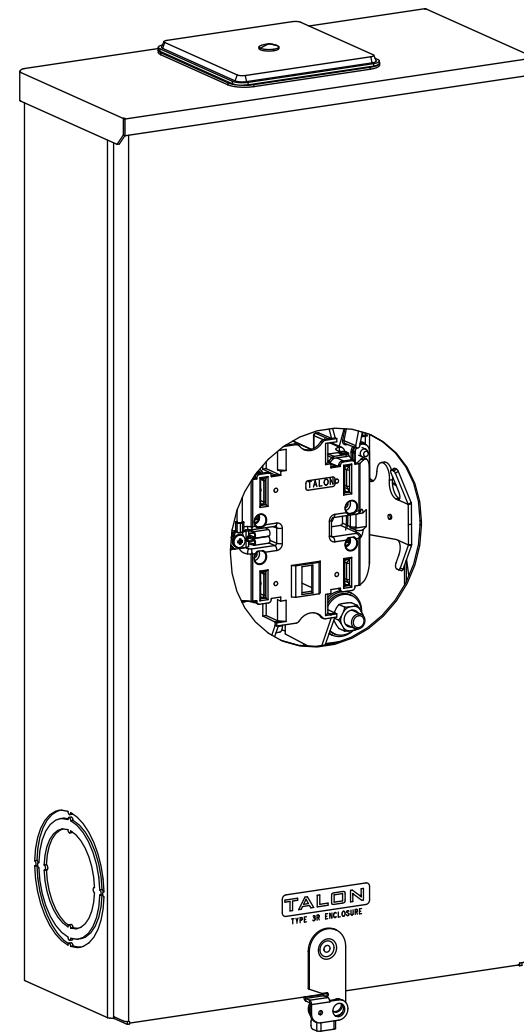

Catalog Number: 47705-82KCPL

Features and Ratings

- Ringless Type Meter Socket
- 320A Continuous, 400A Max., 600V AC
- Outdoor Enclosure (NEMA Type 3R)
- Painted G90 Steel Enclosure
- 1 Phase, 3 Wire, Commercial Socket
- 5 Jaw Meter Socket
- Meter Socket Type HQ-5DT
- For Overhead & Underground Service
- HD Type Hub Opening, Cover Plate Included
- Lever Bypass

TYPE HD (LARGE) HUB OPENING WITH COVERPLATE INSTALLED

Accessories

CONDUIT HUBS (HD Type)	
TRADE SIZE	CATALOG No.
3 INCH	EC56856 or H56856-2
3-1/2 INCH	EC56857 or H56857-2
4 INCH	EC56858 or H56858-2
Hub Cover Plate	EC56933 or H56933S

Meter Opening Cover Plate
Cat No: H659-0162

Connectors, Wire Sizes and Torques

CONNECTOR	PART No.	WIRE SIZE	TORQUE
LINE	60162	#4-600 (2) 1/0-250 MCM	500 IN-LBS.
LOAD/NEUTRAL	56732	(2)#4-350 MCM	275 IN-LBS.
GROUND	67754	#14 - 2/0 AWG	50 IN-LBS.

VIEW SHOWN WITH COVER REMOVED

© 2018 Copyright Siemens Industry, Inc.

TALON

Meter Socket

Description: **320A Cont, 5 Jaw, HQ-5DT, 600V AC, Painted Steel Enclosure**

KAM 2/22/18 DO NOT SCALE DRAWING Dwg No: **47705-82KCPL**