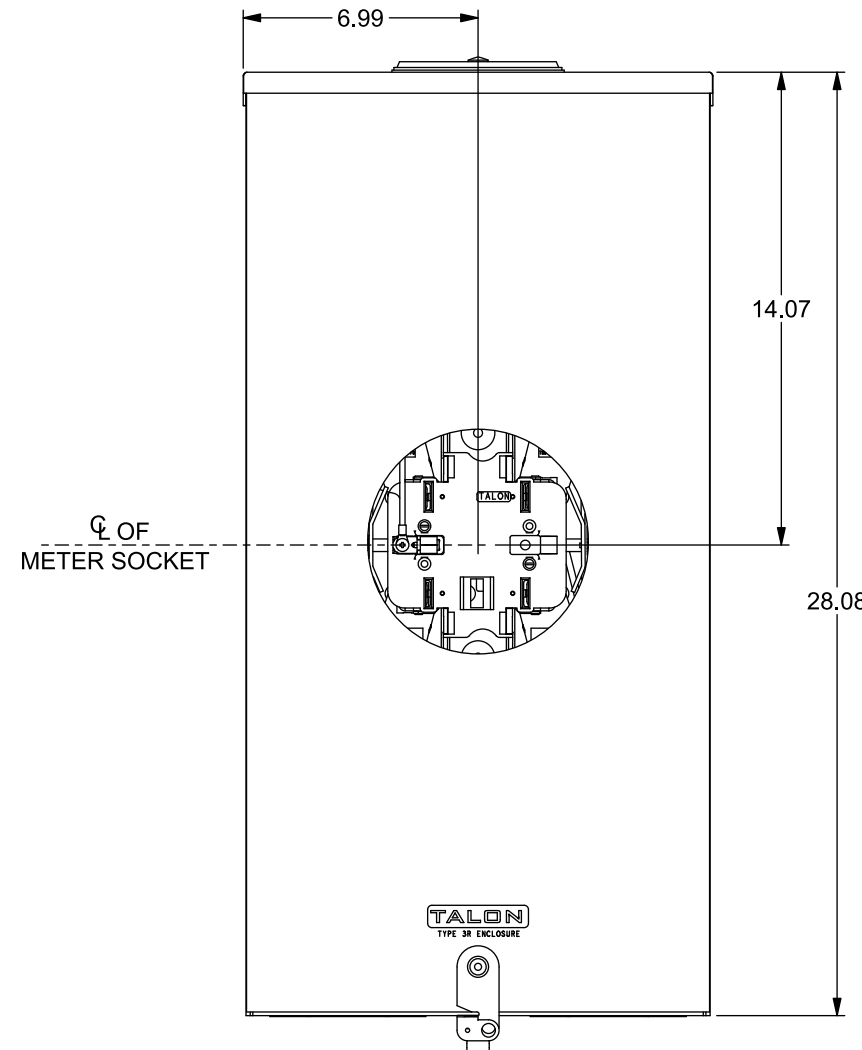

Catalog Number: 47705-82KCPL

Features and Ratings

- Ringless Type Meter Socket
- 320A Continuous, 400A Max., 600V AC
- Outdoor Enclosure (NEMA Type 3R)
- Painted G90 Steel Enclosure
- 1 Phase, 3 Wire, Commercial Socket
- 5 Jaw Meter Socket
- Meter Socket Type HQ-5DT
- For Overhead & Underground Service
- HD Type Hub Opening, Cover Plate Included
- Lever Bypass

TYPE HD (LARGE) HUB OPENING WITH COVERPLATE INSTALLED

Accessories

CONDUIT HUBS (HD Type)	
TRADE SIZE	CATALOG No.
3 INCH	EC56856 or H56856-2
3-1/2 INCH	EC56857 or H56857-2
4 INCH	EC56858 or H56858-2
Hub Cover Plate	EC56933 or H56933S

Meter Opening Cover Plate
Cat No: H659-0162

Connectors, Wire Sizes and Torques

CONNECTOR	PART No.	WIRE SIZE	TORQUE
LINE	60162	#4-600 (2) 1/0-250 MCM	500 IN-LBS.
LOAD/NEUTRAL	56732	(2)#4-350 MCM	275 IN-LBS.
GROUND	67754	#14 - 2/0 AWG	50 IN-LBS.

VIEW SHOWN WITH COVER REMOVED

© 2018 Copyright Siemens Industry, Inc.

TALON

Meter Socket

Description: **320A Cont, 5 Jaw, HQ-5DT, 600V AC, Painted Steel Enclosure**

KAM 2/22/18 DO NOT SCALE DRAWING Dwg No: **47705-82KCPL**