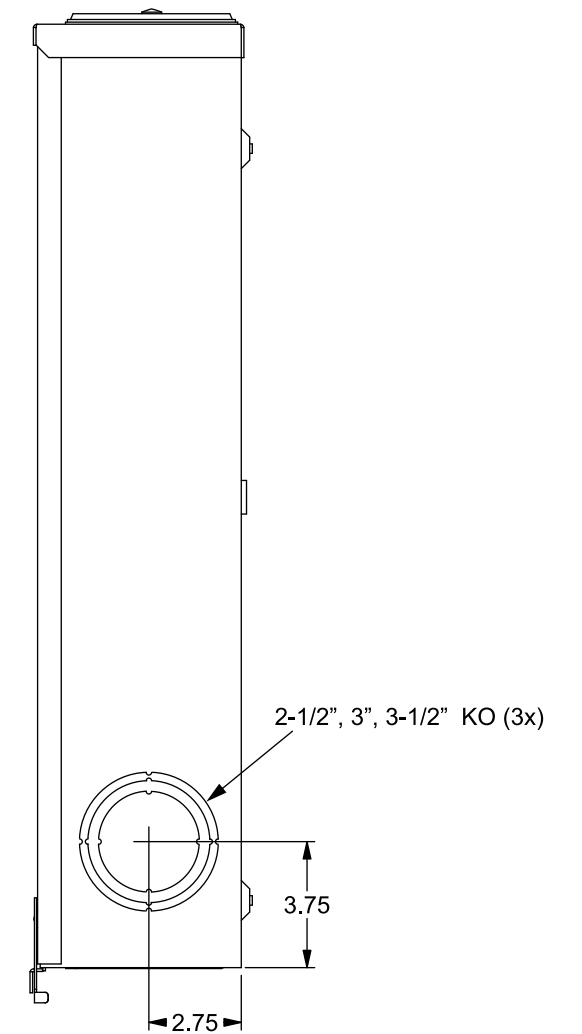

Catalog Number: 47705-82KCPL

Features and Ratings

- Ringless Type Meter Socket
- 320A Continuous, 400A Max., 600V AC
- Outdoor Enclosure (NEMA Type 3R)
- Painted G90 Steel Enclosure
- 1 Phase, 3 Wire, Commercial Socket
- 5 Jaw Meter Socket
- Meter Socket Type HQ-5DT
- For Overhead & Underground Service
- HD Type Hub Opening, Cover Plate Included
- Lever Bypass

TYPE HD (LARGE) HUB OPENING WITH COVERPLATE INSTALLED

Accessories

CONDUIT HUBS (HD Type)	
TRADE SIZE	CATALOG No.
3 INCH	EC56856 or H56856-2
3-1/2 INCH	EC56857 or H56857-2
4 INCH	EC56858 or H56858-2
Hub Cover Plate	EC56933 or H56933S

Meter Opening Cover Plate
Cat No: H659-0162

Connectors, Wire Sizes and Torques

CONNECTOR	PART No.	WIRE SIZE	TORQUE
LINE	60162	#4-600 (2) 1/0-250 MCM	500 IN-LBS.
LOAD/NEUTRAL	56732	(2)#4-350 MCM	275 IN-LBS.
GROUND	67754	#14 - 2/0 AWG	50 IN-LBS.

VIEW SHOWN WITH COVER REMOVED

© 2018 Copyright Siemens Industry, Inc.

TALON

Meter Socket

Description: **320A Cont, 5 Jaw, HQ-5DT, 600V AC, Painted Steel Enclosure**

KAM 2/22/18 DO NOT SCALE DRAWING Dwg No: **47705-82KCPL**