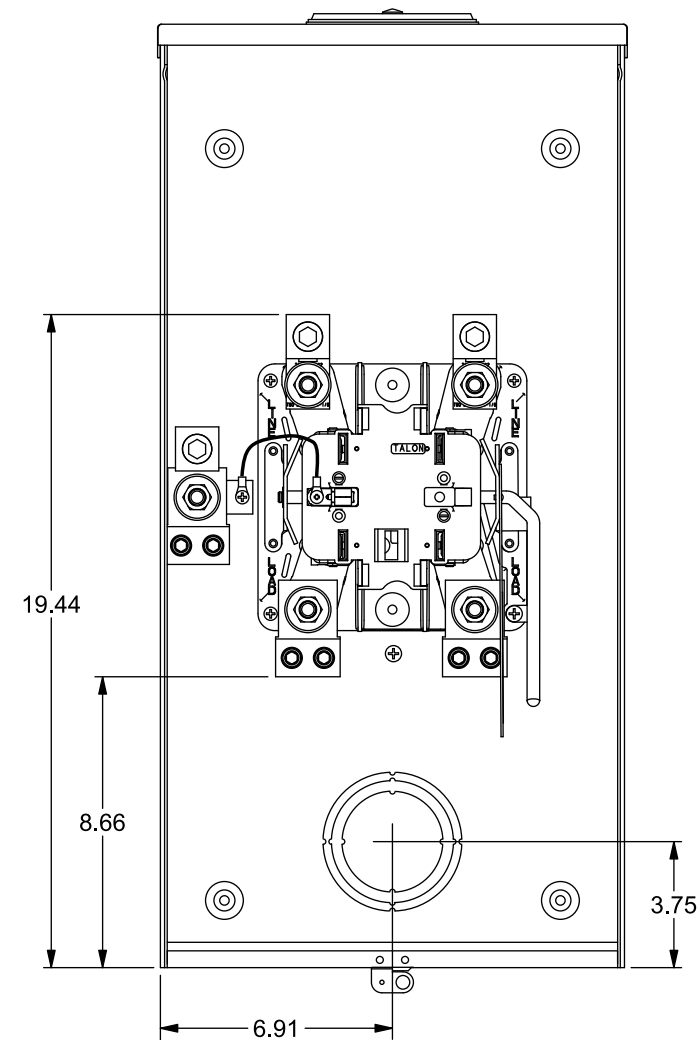

Catalog Number: 47705-82KCPL

Features and Ratings

- Ringless Type Meter Socket
- 320A Continuous, 400A Max., 600V AC
- Outdoor Enclosure (NEMA Type 3R)
- Painted G90 Steel Enclosure
- 1 Phase, 3 Wire, Commercial Socket
- 5 Jaw Meter Socket
- Meter Socket Type HQ-5DT
- For Overhead & Underground Service
- HD Type Hub Opening, Cover Plate Included
- Lever Bypass

TYPE HD (LARGE) HUB OPENING WITH COVERPLATE INSTALLED

Accessories

CONDUIT HUBS (HD Type)	
TRADE SIZE	CATALOG No.
3 INCH	EC56856 or H56856-2
3-1/2 INCH	EC56857 or H56857-2
4 INCH	EC56858 or H56858-2
Hub Cover Plate	EC56933 or H56933S

Meter Opening Cover Plate
Cat No: H659-0162

Connectors, Wire Sizes and Torques

CONNECTOR	PART No.	WIRE SIZE	TORQUE
LINE	60162	#4-600 (2) 1/0-250 MCM	500 IN-LBS.
LOAD/NEUTRAL	56732	(2)#4-350 MCM	275 IN-LBS.
GROUND	67754	#14 - 2/0 AWG	50 IN-LBS.

VIEW SHOWN WITH COVER REMOVED

© 2018 Copyright Siemens Industry, Inc.

TALON

Meter Socket

Description: **320A Cont, 5 Jaw, HQ-5DT, 600V AC, Painted Steel Enclosure**

KAM 2/22/18 DO NOT SCALE DRAWING Dwg No: **47705-82KCPL**