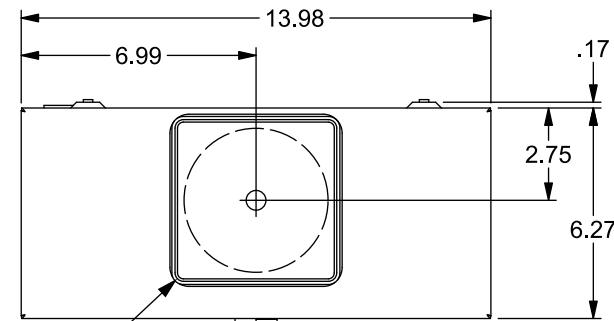

Catalog Number: 47705-82KCPL

Features and Ratings

- Ringless Type Meter Socket
- 320A Continuous, 400A Max., 600V AC
- Outdoor Enclosure (NEMA Type 3R)
- Painted G90 Steel Enclosure
- 1 Phase, 3 Wire, Commercial Socket
- 5 Jaw Meter Socket
- Meter Socket Type HQ-5DT
- For Overhead & Underground Service
- HD Type Hub Opening, Cover Plate Included
- Lever Bypass

TYPE HD (LARGE) HUB OPENING WITH COVERPLATE INSTALLED

Accessories

CONDUIT HUBS (HD Type)	
TRADE SIZE	CATALOG No.
3 INCH	EC56856 or H56856-2
3-1/2 INCH	EC56857 or H56857-2
4 INCH	EC56858 or H56858-2
Hub Cover Plate	EC56933 or H56933S

Meter Opening Cover Plate
Cat No: H659-0162

Connectors, Wire Sizes and Torques

CONNECTOR	PART No.	WIRE SIZE	TORQUE
LINE	60162	#4-600 (2) 1/0-250 MCM	500 IN-LBS.
LOAD/NEUTRAL	56732	(2)#4-350 MCM	275 IN-LBS.
GROUND	67754	#14 - 2/0 AWG	50 IN-LBS.

VIEW SHOWN WITH COVER REMOVED

© 2018 Copyright Siemens Industry, Inc.

TALON

Meter Socket

Description: **320A Cont, 5 Jaw, HQ-5DT, 600V AC, Painted Steel Enclosure**

KAM 2/22/18 DO NOT SCALE DRAWING Dwg No: **47705-82KCPL**