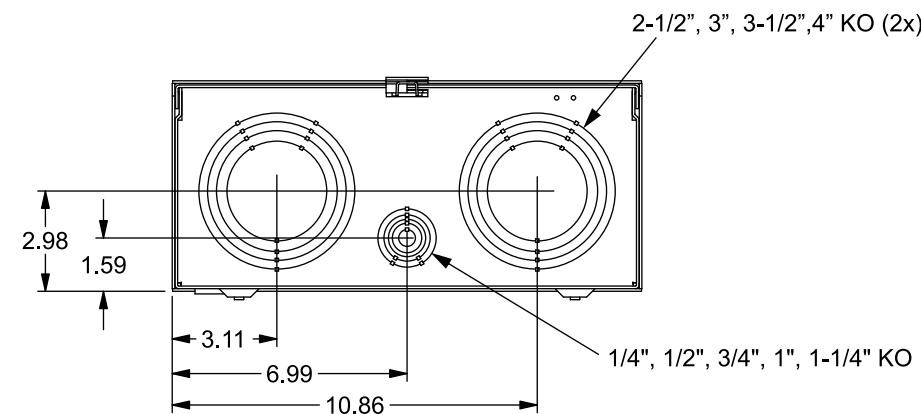

Catalog Number: 47705-82KCPL

Features and Ratings

- Ringless Type Meter Socket
- 320A Continuous, 400A Max., 600V AC
- Outdoor Enclosure (NEMA Type 3R)
- Painted G90 Steel Enclosure
- 1 Phase, 3 Wire, Commercial Socket
- 5 Jaw Meter Socket
- Meter Socket Type HQ-5DT
- For Overhead & Underground Service
- HD Type Hub Opening, Cover Plate Included
- Lever Bypass

TYPE HD (LARGE) HUB OPENING WITH COVERPLATE INSTALLED

Accessories

CONDUIT HUBS (HD Type)	
TRADE SIZE	CATALOG No.
3 INCH	EC56856 or H56856-2
3-1/2 INCH	EC56857 or H56857-2
4 INCH	EC56858 or H56858-2
Hub Cover Plate	EC56933 or H56933S

Meter Opening Cover Plate
Cat No: H659-0162

Connectors, Wire Sizes and Torques

CONNECTOR	PART No.	WIRE SIZE	TORQUE
LINE	60162	#4-600 (2) 1/0-250 MCM	500 IN-LBS.
LOAD/NEUTRAL	56732	(2)#4-350 MCM	275 IN-LBS.
GROUND	67754	#14 - 2/0 AWG	50 IN-LBS.

VIEW SHOWN WITH COVER REMOVED

© 2018 Copyright Siemens Industry, Inc.

TALON

Meter Socket

Description: **320A Cont, 5 Jaw, HQ-5DT, 600V AC, Painted Steel Enclosure**

KAM 2/22/18 DO NOT SCALE DRAWING Dwg No: **47705-82KCPL**