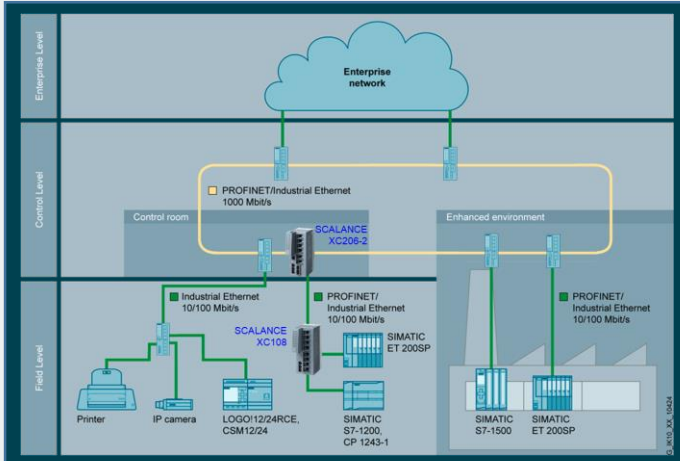

(1) TH4.0 **CONNECT** Package

Switches, cables and connector

- Use SIEMENS network components and improve stability and availability