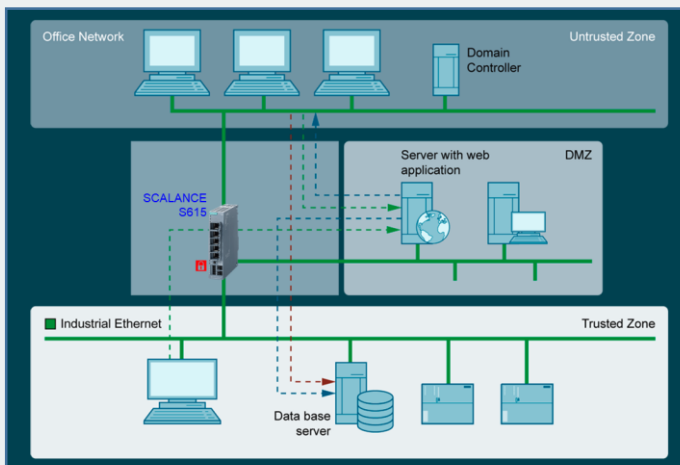

(2) TH4.0 **SECURE** Package

Firewall and Professional Service

- Setup your DMZ zone with SCALANCE S and secure your Production Network