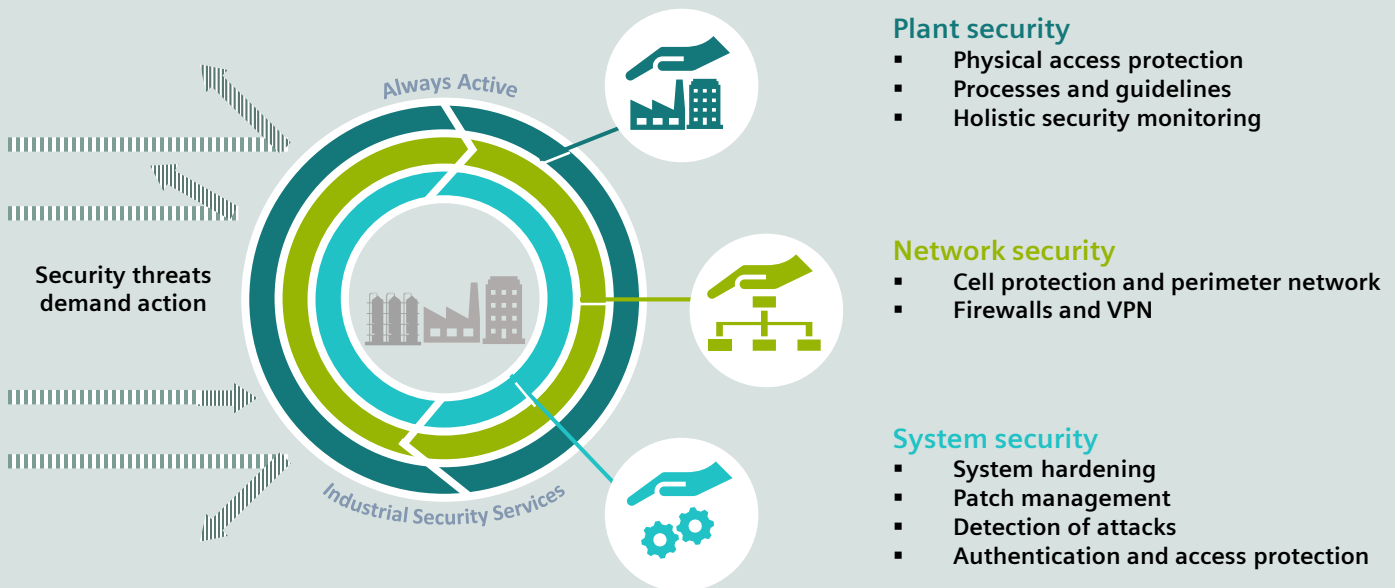

# Thailand 4.0 Communication (Industrial Security)

Protecting productivity in the digital enterprise

Valid until 31.07.20

**Security threats force you to take action** - The reliable, secure networking based on professional planning and realization using *SCALANCE*, *RUGGEDCOM* and *SIMATIC NET* network components provides the basis for all this to happen.

## Everything for efficient networking and data acquisition

- Industrial Ethernet** – Implement highly efficient industrial networks and bus system
- Industrial Security** – Use integrated Ethernet structure and internet technology for automation network without RISK
- PROFINET** – High performance and speed to process plants together with TCP/IP communication and real-time application
- PROFIBUS** – Greater plant availability and productivity, lower costs – with a comprehensive portfolio of components
- Industrial WLAN** – Reliable and failsafe plant-wide wireless infrastructure from simple wireless to high performance
- SIMATIC Identification Systems** – Automatic data acquisition with extensive portfolio of RFID & optical identification system