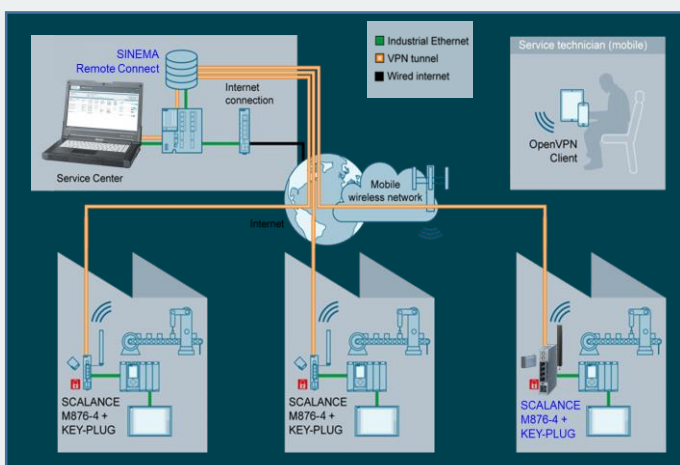

(3) TH4.0 **REMOTE** Package

Secure Remote Connection and Access Via 4G network